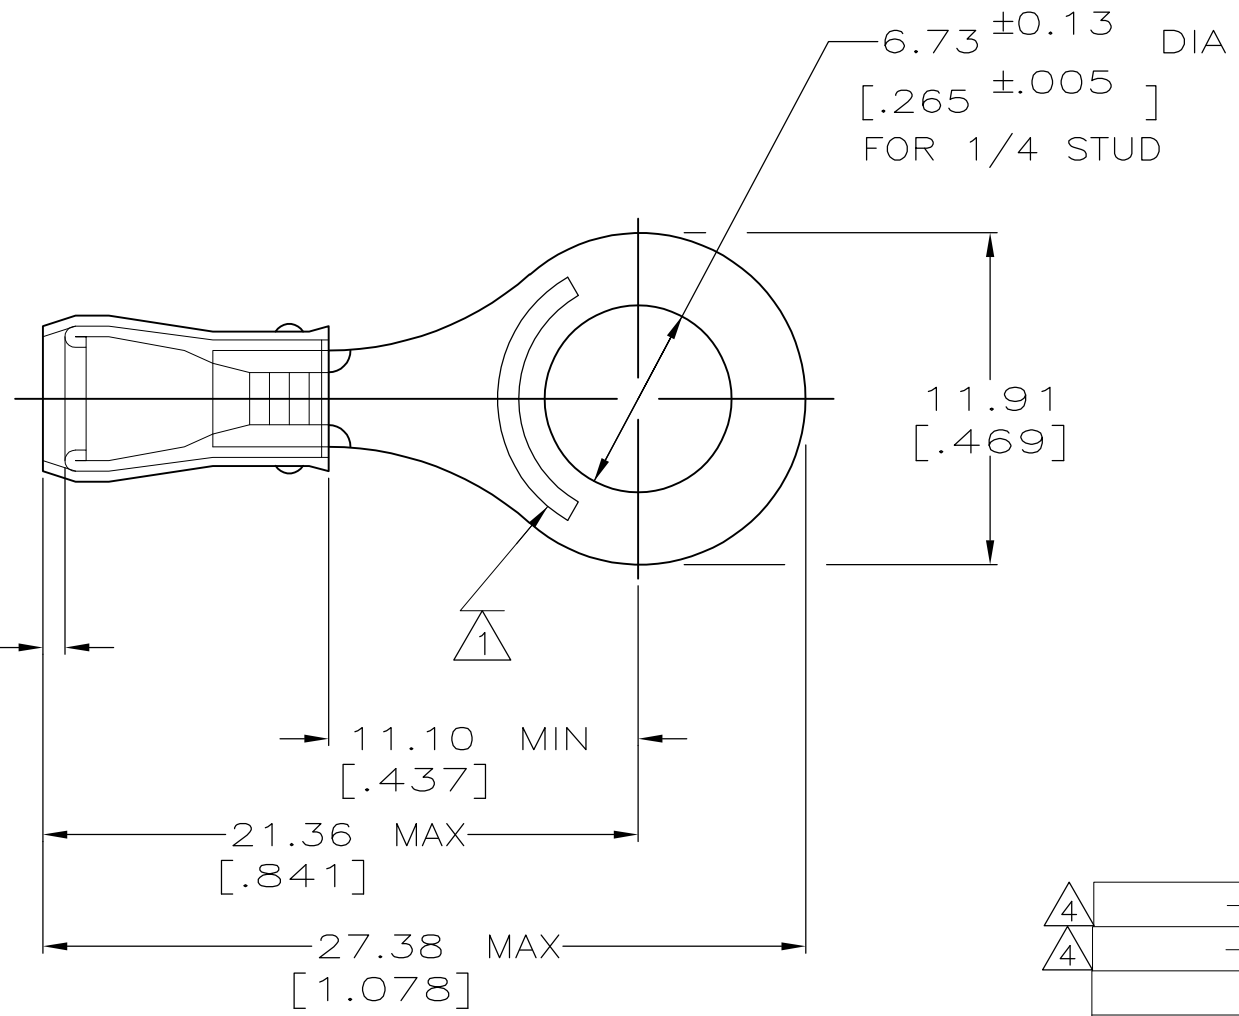

THIS DRAWING IS UNPUBLISHED. RELEASED FOR PUBLICATION
 © COPYRIGHT - By - ALL RIGHTS RESERVED.

LOC	DIST	REVISIONS			
P	LTR	DESCRIPTION	DATE	DWN	APVD
G	14	V1	REVISED PER ECO-11-004587	11MAR11	RK HMR

AMP WIRE RANGE	Listed	LR7189 Certified
22-16 AWG SOLID OR STRANDED	22-16 AWG SOLID OR STRANDED	22-16 AWG SOLID OR STRANDED

- ① STAMP AMP 22-18* APPROX AS SHOWN
22-16 TERMINALS ARE STAMPED 22-18 IN
ACCORDANCE WITH MILITARY SPEC MIL-T-7928
COMMERCIAL WIRE RANGE IS 22-16
- 2 WIRE INSUL DIA, 2.67-3.56 [.105-.140]
- 3 TONGUE MATERIAL THK, 0.79±0.05 [.031±.002]
- ④ SUPERSEDED BY 8-31894-5

④	MILITARY P/N AND CLASS	QUANTITY	PACKAGE TYPE	PART NO
④	-	25	LOOSE PIECE, BLS	9-31894-4
④	-	5	LOOSE PIECE, BLS	8-31894-4
-	-	100	LOOSE PIECE, SPECIAL BOX	8-31894-5
-	-	100	LOOSE PIECE, BOX	8-31894-1
-	MS 25036-150 CLASS 2	5000	ON TAPE, REEL	2-31894-2
-	MS 25036-150 CLASS 1 & 2	1000	LOOSE PIECE	31894

AMP INCORPORATED CUSTOMER SERVICE SYSTEMS		MAX RECOMMENDED OPERATING TEMPERATURE: 105° C [221° F]	THIS DRAWING IS A CONTROLLED DOCUMENT.		DWN DK SCHRUM 02/11/93	TE Connectivity			
PRODUCT INFORMATION OR AND TECHNICAL DOCUMENTS	PRODUCT INFORMATION CENTER 1-800-522-6752	VOLTAGE RATING: 300 V MAX	DIMENSIONS: MM [INCHES]	TOLERANCES UNLESS OTHERWISE SPECIFIED: 0 PLC ± - 1 PLC ± - 2 PLC ± 0.20[.008] 3 PLC ± - 4 PLC ± - ANGLES ± -	CHK RE HERSEY 4/28/93	NAME ML ELLIS			
FOR APPLICATION TOOLING INFORMATION	TOOLING ASSISTANCE CENTER 1-800-722-1111	WIRE CROSS SECTIONAL AREA RANGE: 0.26-1.65mm² [509-3,260] CIR MILS		FINISH TIN PLATE PER ASTM B 545	APVD ML ELLIS 4/28/93	PRODUCT SPEC UL 486A			
FOR ORDER ENTRY	1-800-526-5142	THIS DRAWING IS A CONTROLLED DOCUMENT FOR AMP INCORPORATED. IT IS SUBJECT TO CHANGE AND THE CONTROLLING ENGINEERING ORGANIZATION SHOULD BE CONTACTED FOR THE LATEST REVISION.	MATERIAL COPPER PER ASTM B-152 SLEEV, RED, NYLON		APPLICATION SPEC NOT AVAILABLE	SIZE A3	CAGE CODE 00779	DRAWING NO C-31894	RESTRICTED TO -
				CUSTOMER DRAWING	WEIGHT -	SCALE 4:1	SHEET 1 OF 1	REV V1	