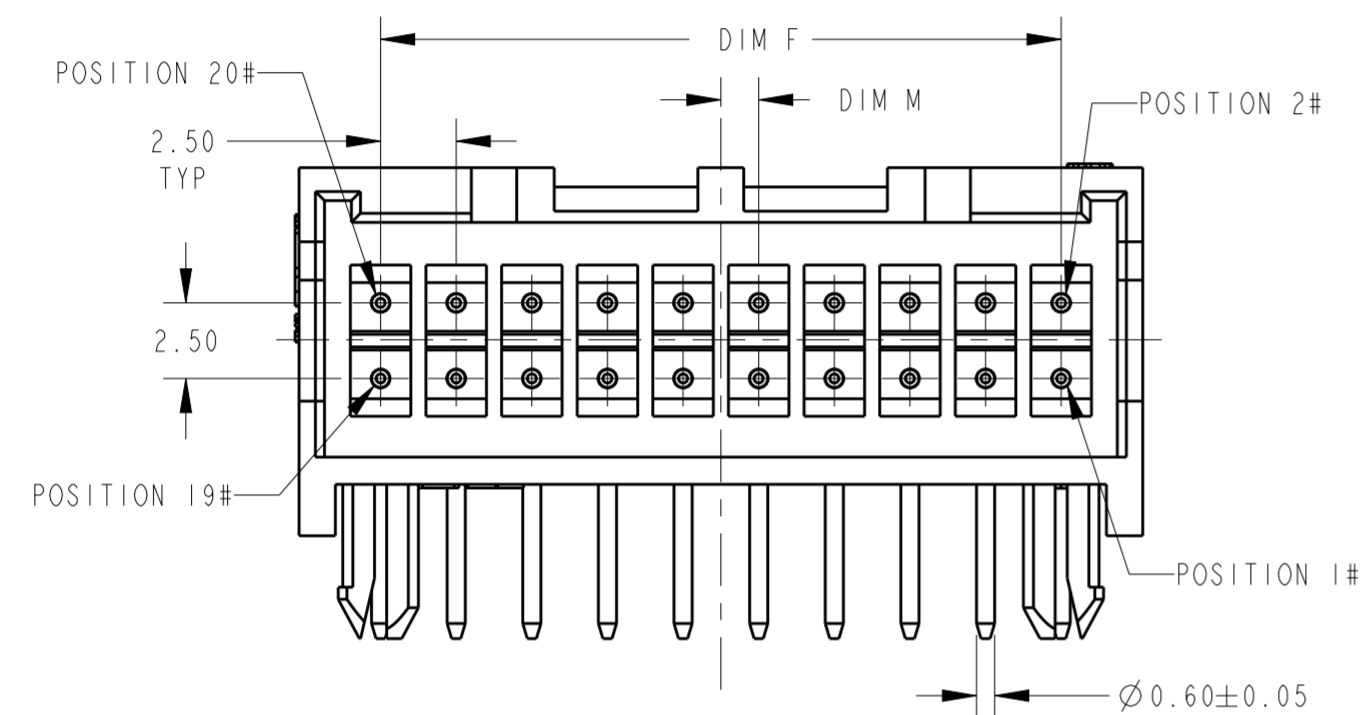

SINGLE LATCH DETAIL FOR  
2323750-8 AND 1-2323750-0

SINGLE LATCH DETAIL FOR  
1-2323750-2 THRU 1-2323750-6

NOTES:

- 1 MATERIAL:  
HOUSING: NYLON 66, UL94V-0, COLOR NATURAL  
TERMINAL: COPPER ALLOY, 2µm MIN TIN OVERALL
- 2 RECOMMENDED MATING PART: [ ]-2323743-[ ]
- 3 COMPLY WITH GLOW WIRE REQUIREMENTS FOR PARTS OF NON-METALLIC MATERIAL SUPPORTING A CURRENT-CARRYING CONNECTION DETAILED IN IEC 60335-1, SECTION 30(GWT)

1.25	2	47.50	52.89	40	4-2323750-0
0.00	2	45.00	50.39	38	3-2323750-8
1.25	2	42.50	47.89	36	3-2323750-6
0.00	2	40.00	45.39	34	3-2323750-4
1.25	2	37.50	42.89	32	3-2323750-2
0.00	2	35.00	40.39	30	3-2323750-0
1.25	2	32.50	37.89	28	2-2323750-8
0.00	2	30.00	35.39	26	2-2323750-6
1.25	2	27.50	32.89	24	2-2323750-4
0.00	2	25.00	30.39	22	2-2323750-2
1.25	2	22.50	27.89	20	2-2323750-0
0.00	2	20.00	25.39	18	1-2323750-8
1.25	1	17.50	22.89	16	1-2323750-6
0.00	1	15.00	20.39	14	1-2323750-4
1.25	1	12.50	17.89	12	1-2323750-2
0.00	1	10.00	15.39	10	1-2323750-0
1.25	1	7.50	12.89	8	2323750-8
DIM M	NO. OF LATCH CUT-OUTS	DIM F	DIM L	NO. OF POSITION	PART NO.

RECOMMENDED PCB LAYOUT  
TOLERANCE: ±0.05

THIS DRAWING IS A CONTROLLED DOCUMENT.

DIMENSIONS: mm	TOLERANCES UNLESS OTHERWISE SPECIFIED: 0 PLC ± 1 PLC ± 2 PLC ±0.25 3 PLC ± 4 PLC ± ANGLES ±5° FINISH	DWN 26AUG2018 WARREN HUO CHK 27AUG2018 DANIEL ZHANG APVD 27AUG2018 DANIEL ZHANG	TE Connectivity
MATERIAL		PRODUCT SPEC 108-106357 APPLICATION SPEC 114-13315 WEIGHT	NAME HEADER ASSEMBLY, EP2.5 DUAL ROW RIGHT ANGLE, GWT
		CUSTOMER DRAWING	SIZE A2 CAGE CODE 00779 DRAWING NO. C-2323750 RESTRICTED TO
			SCALE N/A SHEET 1 OF 1 REV A