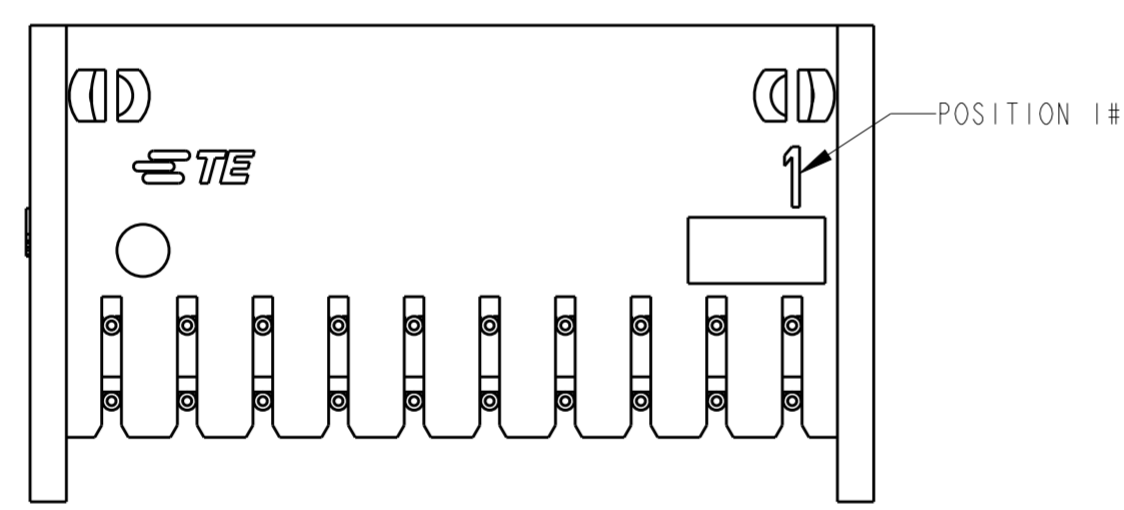

SINGLE LATCH DETAIL FOR  
2323750-8 AND 1-2323750-0

SINGLE LATCH DETAIL FOR  
1-2323750-2 THRU 1-2323750-6

NOTES:

- 1 MATERIAL:  
HOUSING: NYLON 66, UL94V-0, COLOR NATURAL  
TERMINAL: COPPER ALLOY, 2µm MIN TIN OVERALL
- 2 RECOMMENDED MATING PART: [ ]-2323743-[ ]
- 3 COMPLY WITH GLOW WIRE REQUIREMENTS FOR PARTS OF NON-METALLIC MATERIAL SUPPORTING A CURRENT-CARRYING CONNECTION DETAILED IN IEC 60335-1, SECTION 30(GWT)

1.25	2	47.50	52.89	40	4-2323750-0
0.00	2	45.00	50.39	38	3-2323750-8
1.25	2	42.50	47.89	36	3-2323750-6
0.00	2	40.00	45.39	34	3-2323750-4
1.25	2	37.50	42.89	32	3-2323750-2
0.00	2	35.00	40.39	30	3-2323750-0
1.25	2	32.50	37.89	28	2-2323750-8
0.00	2	30.00	35.39	26	2-2323750-6
1.25	2	27.50	32.89	24	2-2323750-4
0.00	2	25.00	30.39	22	2-2323750-2
1.25	2	22.50	27.89	20	2-2323750-0
0.00	2	20.00	25.39	18	1-2323750-8
1.25	1	17.50	22.89	16	1-2323750-6
0.00	1	15.00	20.39	14	1-2323750-4
1.25	1	12.50	17.89	12	1-2323750-2
0.00	1	10.00	15.39	10	1-2323750-0
1.25	1	7.50	12.89	8	2323750-8
DIM M	NO. OF LATCH CUT-OUTS	DIM F	DIM L	NO. OF POSITION	PART NO.

RECOMMENDED PCB LAYOUT  
TOLERANCE: ±0.05

THIS DRAWING IS A CONTROLLED DOCUMENT.

DIMENSIONS: mm	TOLERANCES UNLESS OTHERWISE SPECIFIED: 0 PLC ± 1 PLC ± 2 PLC ±0.25 3 PLC ± 4 PLC ± ANGLES ±5° FINISH	DWN 26AUG2018 WARREN HUO CHK 27AUG2018 DANIEL ZHANG APVD 27AUG2018 DANIEL ZHANG	TE Connectivity
MATERIAL		PRODUCT SPEC 108-106357 APPLICATION SPEC 114-13315 WEIGHT	NAME HEADER ASSEMBLY, EP2.5 DUAL ROW RIGHT ANGLE, GWT
		CUSTOMER DRAWING	SIZE A2 CAGE CODE 00779 DRAWING NO. C-2323750 RESTRICTED TO
			SCALE N/A SHEET 1 OF 1 REV A