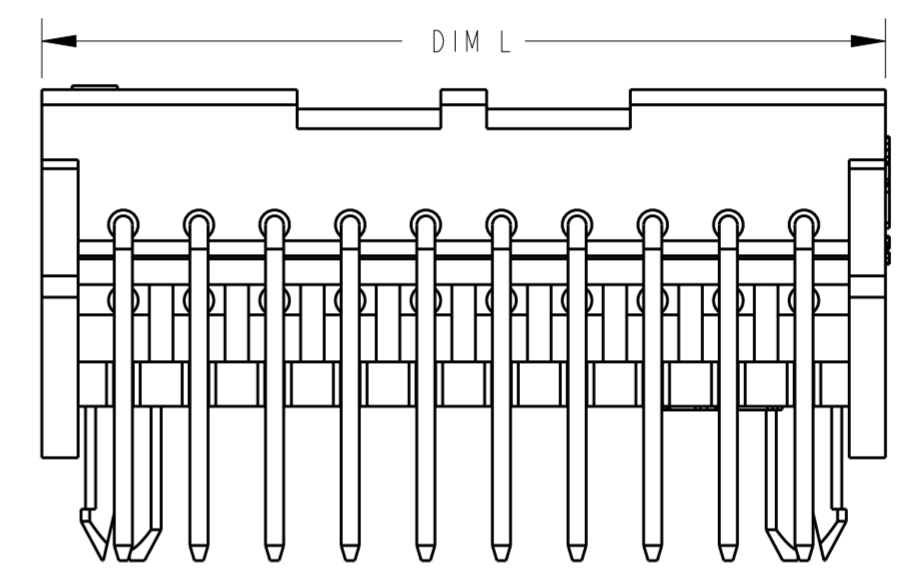

THIS DRAWING IS UNPUBLISHED. RELEASED FOR PUBLICATION 20  
 © COPYRIGHT 20 ALL RIGHTS RESERVED.

LOC		DIST		REVISIONS			
P	LTR	DESCRIPTION	DATE	DWN	APVD		
AF	50	A	FIRST RELEASED	22AUG2019	WH	DZ	

DUAL LATCH DETAIL FOR  
1-2323750-8 THRU 4-2323750-0

SINGLE LATCH DETAIL FOR  
2323750-8 AND 1-2323750-0

SINGLE LATCH DETAIL FOR  
1-2323750-2 THRU 1-2323750-6

NOTES:

- 1 MATERIAL:  
HOUSING: NYLON 66, UL94V-0, COLOR NATURAL  
TERMINAL: COPPER ALLOY, 2µm MIN TIN OVERALL
- 2 RECOMMENDED MATING PART: [ ]-2323743-[ ]
- 3 COMPLY WITH GLOW WIRE REQUIREMENTS FOR PARTS OF NON-METALLIC MATERIAL SUPPORTING A CURRENT-CARRYING CONNECTION DETAILED IN IEC 60335-1, SECTION 30(GWT)

1.25	2	47.50	52.89	40	4-2323750-0
0.00	2	45.00	50.39	38	3-2323750-8
1.25	2	42.50	47.89	36	3-2323750-6
0.00	2	40.00	45.39	34	3-2323750-4
1.25	2	37.50	42.89	32	3-2323750-2
0.00	2	35.00	40.39	30	3-2323750-0
1.25	2	32.50	37.89	28	2-2323750-8
0.00	2	30.00	35.39	26	2-2323750-6
1.25	2	27.50	32.89	24	2-2323750-4
0.00	2	25.00	30.39	22	2-2323750-2
1.25	2	22.50	27.89	20	2-2323750-0
0.00	2	20.00	25.39	18	1-2323750-8
1.25	1	17.50	22.89	16	1-2323750-6
0.00	1	15.00	20.39	14	1-2323750-4
1.25	1	12.50	17.89	12	1-2323750-2
0.00	1	10.00	15.39	10	1-2323750-0
1.25	1	7.50	12.89	8	2323750-8
DIM M	NO. OF LATCH CUT-OUTS	DIM F	DIM L	NO. OF POSITION	PART NO.

RECOMMENDED PCB LAYOUT  
TOLERANCE: ±0.05

THIS DRAWING IS A CONTROLLED DOCUMENT.

DIMENSIONS: mm	TOLERANCES UNLESS OTHERWISE SPECIFIED: 0 PLC ± 1 PLC ± 2 PLC ±0.25 3 PLC ± 4 PLC ± ANGLES ±5° FINISH	DWN 26AUG2018 WARREN HUO CHK 27AUG2018 DANIEL ZHANG APVD 27AUG2018 DANIEL ZHANG	TE Connectivity
MATERIAL		PRODUCT SPEC 108-106357 APPLICATION SPEC 114-13315 WEIGHT	NAME HEADER ASSEMBLY, EP2.5 DUAL ROW RIGHT ANGLE, GWT
		CUSTOMER DRAWING	SIZE A2 CAGE CODE 00779 DRAWING NO. C-2323750 RESTRICTED TO
			SCALE N/A SHEET 1 OF 1 REV A