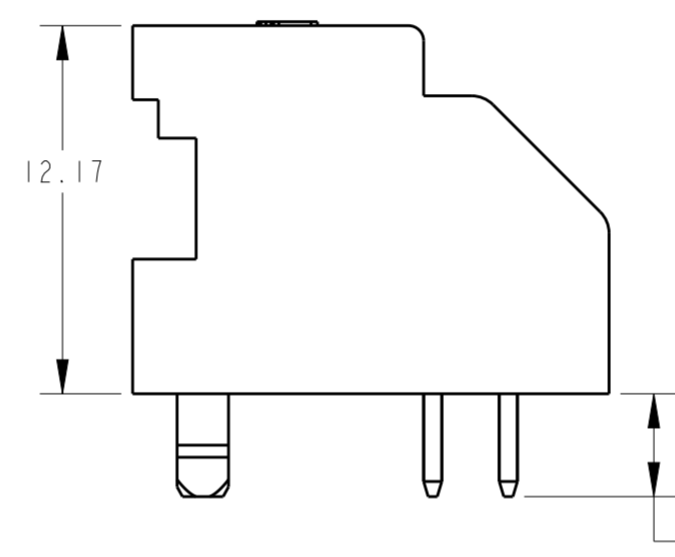

SINGLE LATCH DETAIL FOR  
2323750-8 AND 1-2323750-0

SINGLE LATCH DETAIL FOR  
1-2323750-2 THRU 1-2323750-6

NOTES:

- 1 MATERIAL:  
HOUSING: NYLON 66, UL94V-0, COLOR NATURAL  
TERMINAL: COPPER ALLOY, 2µm MIN TIN OVERALL
- 2 RECOMMENDED MATING PART: [ ]-2323743-[ ]
- 3 COMPLY WITH GLOW WIRE REQUIREMENTS FOR PARTS OF NON-METALLIC MATERIAL SUPPORTING A CURRENT-CARRYING CONNECTION DETAILED IN IEC 60335-1, SECTION 30(GWT)

1.25	2	47.50	52.89	40	4-2323750-0
0.00	2	45.00	50.39	38	3-2323750-8
1.25	2	42.50	47.89	36	3-2323750-6
0.00	2	40.00	45.39	34	3-2323750-4
1.25	2	37.50	42.89	32	3-2323750-2
0.00	2	35.00	40.39	30	3-2323750-0
1.25	2	32.50	37.89	28	2-2323750-8
0.00	2	30.00	35.39	26	2-2323750-6
1.25	2	27.50	32.89	24	2-2323750-4
0.00	2	25.00	30.39	22	2-2323750-2
1.25	2	22.50	27.89	20	2-2323750-0
0.00	2	20.00	25.39	18	1-2323750-8
1.25	1	17.50	22.89	16	1-2323750-6
0.00	1	15.00	20.39	14	1-2323750-4
1.25	1	12.50	17.89	12	1-2323750-2
0.00	1	10.00	15.39	10	1-2323750-0
1.25	1	7.50	12.89	8	2323750-8
DIM M	NO. OF LATCH CUT-OUTS	DIM F	DIM L	NO. OF POSITION	PART NO.

RECOMMENDED PCB LAYOUT  
TOLERANCE: ±0.05

THIS DRAWING IS A CONTROLLED DOCUMENT.

DIMENSIONS: mm	TOLERANCES UNLESS OTHERWISE SPECIFIED: 0 PLC ± 1 PLC ± 2 PLC ±0.25 3 PLC ± 4 PLC ± ANGLES ±5° FINISH	DWN 26AUG2018 WARREN HUO CHK 27AUG2018 DANIEL ZHANG APVD 27AUG2018 DANIEL ZHANG	TE Connectivity
MATERIAL		PRODUCT SPEC 108-106357 APPLICATION SPEC 114-13315 WEIGHT	NAME HEADER ASSEMBLY, EP2.5 DUAL ROW RIGHT ANGLE, GWT
		CUSTOMER DRAWING	SIZE A2 CAGE CODE 00779 DRAWING NO. C-2323750 RESTRICTED TO
			SCALE N/A SHEET 1 OF 1 REV A