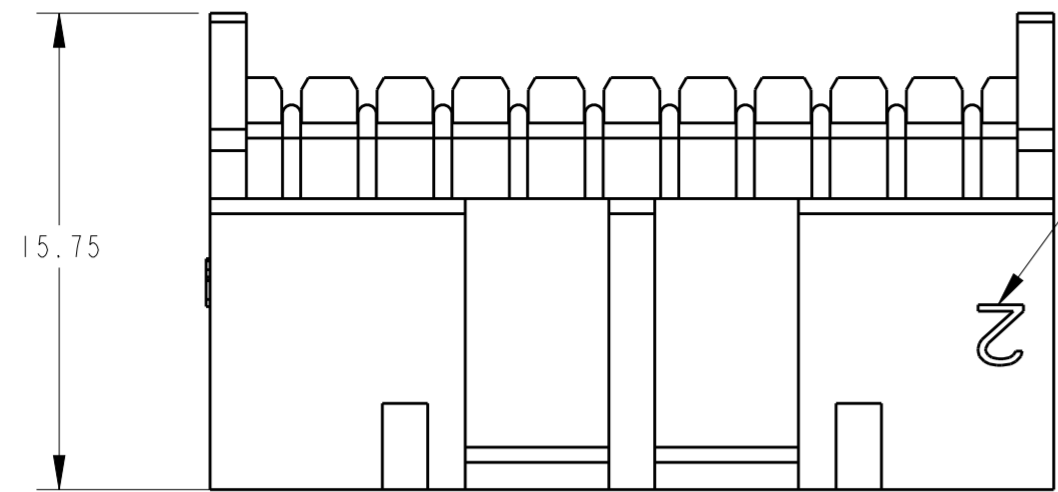

THIS DRAWING IS UNPUBLISHED. RELEASED FOR PUBLICATION 20
© COPYRIGHT 20 ALL RIGHTS RESERVED.

LOC		DIST		REVISIONS			
P	LTR	DESCRIPTION	DATE	DWN	APVD		
AF	50	A	FIRST RELEASED	22AUG2019	WH	DZ	

DUAL LATCH DETAIL FOR
1-2323750-8 THRU 4-2323750-0