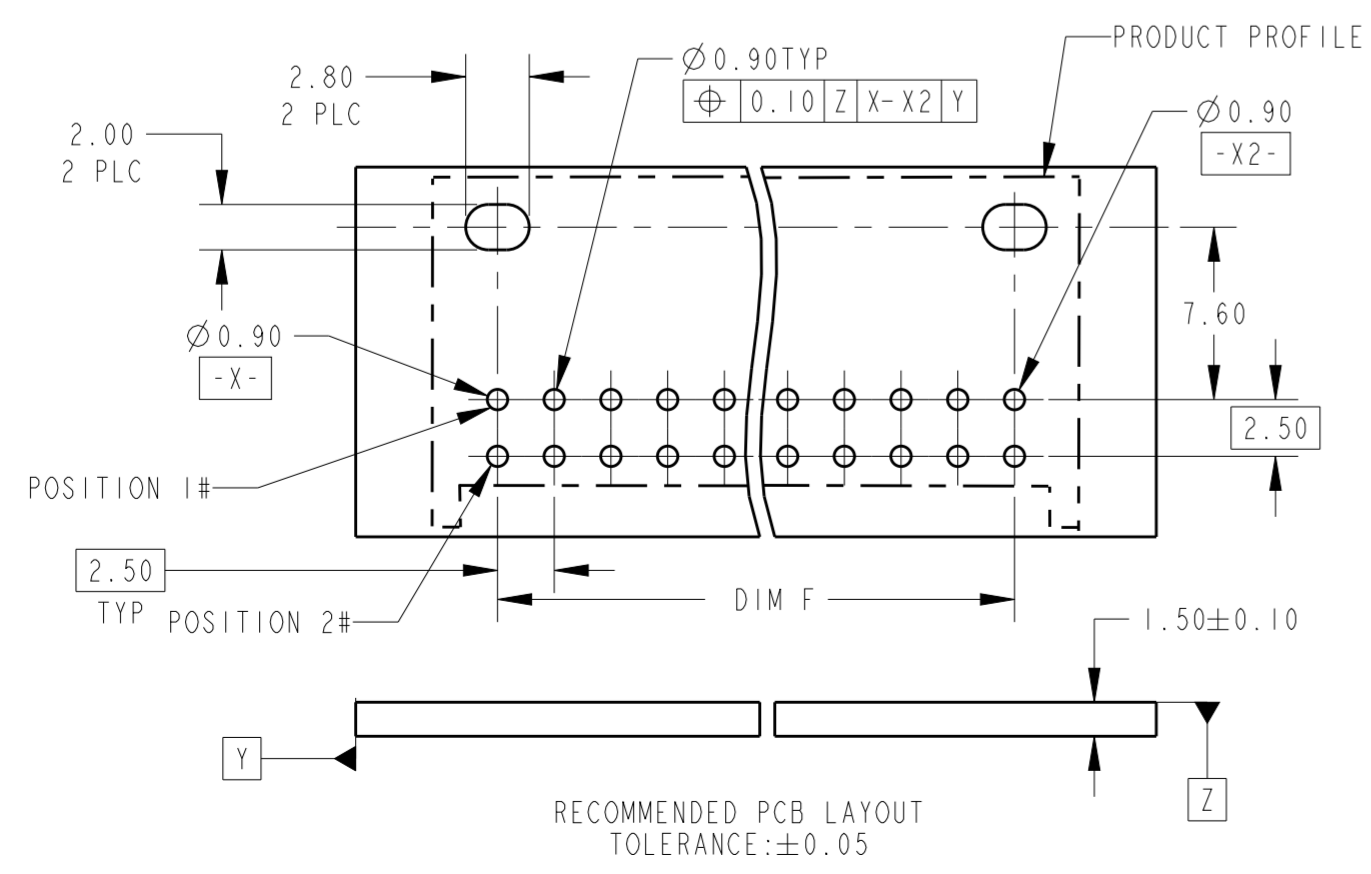

SINGLE LATCH DETAIL FOR  
2323750-8 AND 1-2323750-0

SINGLE LATCH DETAIL FOR  
1-2323750-2 THRU 1-2323750-6

NOTES:

- 1 MATERIAL:  
HOUSING: NYLON 66, UL94V-0, COLOR NATURAL  
TERMINAL: COPPER ALLOY, 2µm MIN TIN OVERALL
- 2 RECOMMENDED MATING PART: [ ]-2323743-[ ]
- 3 COMPLY WITH GLOW WIRE REQUIREMENTS FOR PARTS OF NON-METALLIC MATERIAL SUPPORTING A CURRENT-CARRYING CONNECTION DETAILED IN IEC 60335-1, SECTION 30(GWT)

1.25	2	47.50	52.89	40	4-2323750-0
0.00	2	45.00	50.39	38	3-2323750-8
1.25	2	42.50	47.89	36	3-2323750-6
0.00	2	40.00	45.39	34	3-2323750-4
1.25	2	37.50	42.89	32	3-2323750-2
0.00	2	35.00	40.39	30	3-2323750-0
1.25	2	32.50	37.89	28	2-2323750-8
0.00	2	30.00	35.39	26	2-2323750-6
1.25	2	27.50	32.89	24	2-2323750-4
0.00	2	25.00	30.39	22	2-2323750-2
1.25	2	22.50	27.89	20	2-2323750-0
0.00	2	20.00	25.39	18	1-2323750-8
1.25	1	17.50	22.89	16	1-2323750-6
0.00	1	15.00	20.39	14	1-2323750-4
1.25	1	12.50	17.89	12	1-2323750-2
0.00	1	10.00	15.39	10	1-2323750-0
1.25	1	7.50	12.89	8	2323750-8
DIM M	NO. OF LATCH CUT-OUTS	DIM F	DIM L	NO. OF POSITION	PART NO.

RECOMMENDED PCB LAYOUT  
TOLERANCE: ±0.05

THIS DRAWING IS A CONTROLLED DOCUMENT.

DIMENSIONS: mm	TOLERANCES UNLESS OTHERWISE SPECIFIED: 0 PLC ± 1 PLC ± 2 PLC ±0.25 3 PLC ± 4 PLC ± ANGLES ±5° FINISH	DWN 26AUG2018 WARREN HUO CHK 27AUG2018 DANIEL ZHANG APVD 27AUG2018 DANIEL ZHANG	TE Connectivity
MATERIAL		PRODUCT SPEC 108-106357 APPLICATION SPEC 114-13315 WEIGHT	NAME HEADER ASSEMBLY, EP2.5 DUAL ROW RIGHT ANGLE, GWT
		CUSTOMER DRAWING	SIZE A2 CAGE CODE 00779 DRAWING NO. C-2323750 RESTRICTED TO
			SCALE N/A SHEET 1 OF 1 REV A