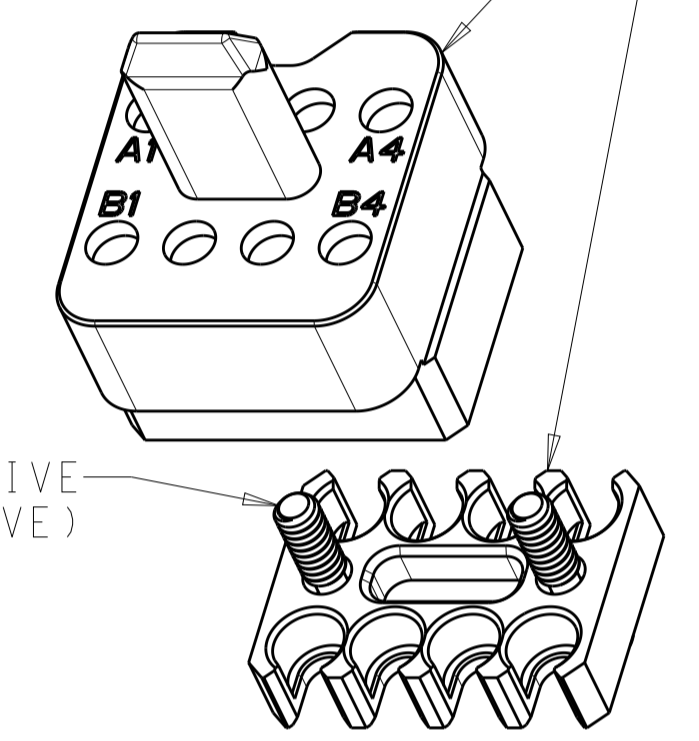

REVISIONS				
P.	LTN	DESCRIPTION	DATE	APP'D
C		REV PER ECO-19-005475	4-9-19	CT FB

SCALE 4:1

MODULE BODIES

0-80 UNF CAPTIVE SCREW (TORX DRIVE)

SCALE 4:1

- ① MATERIAL:
MODULE BODIES - SEE TABLE
GUIDE PIN - STAINLESS STEEL, PER UNS S30300
SCREWS - 300 SERIES STAINLESS STEEL
- ② FINISH:
MODULE BODIES - SEE TABLE
SCREWS AND GUIDE PIN - PASSIVATED
- 3. SHIPPED IN KIT FORM.
- ④ CIRCUIT IDENTIFICATION MARKING

CLEAR CHROMATE CONVERSION COATING	ALUMINUM	2828434-2
PASSIVATED	STAINLESS STEEL PER UNS S30300	2828434-1
MODULE FINISH ②	MODULE MATERIAL ①	PART NUMBER

THIS DRAWING IS A CONTROLLED DOCUMENT.		OWN: H. MILLER 23APR2015	TE Connectivity	
DIMENSIONS: INCHES/mm		CHK: C. YI 14AUG2015		
TOLERANCES UNLESS OTHERWISE SPECIFIED:		APVD: K. DOWNHOWER 11APR2017	NAME: 8 POSITION NanoRF MODULE	
0 PLC ±	1 PLC ±	PRODUCT SPEC: 108-163006	P.C.B. MOUNT - BACKPLANE	
2 PLC ±	3 PLC ±.005(0.13)	APPLICATION SPEC: 408-163016	VITA	
4 PLC ±	ANGLES ±	WEIGHT: -	SIZE: A	RESTRICTED TO
MATERIAL: ①	FINISH: ②	CUSTOMER DRAWING	SCALE: 5:1	SHEET 1 OF 2
			REV: C	

REVISIONS				
P.	LTN	DESCRIPTION	DATE	APVD
-		SEE SHEET 1	-	-

TYP PCB LAYOUT - VIEWED FROM BACKSIDE OF BACKPLANE

J2A	2.2772 [57.84]
J2B	2.8331 [71.96]
J3A	3.9650 [100.71]
J3B	4.5209 [114.83]
J4A	5.0988 [129.51]
J4B	5.6547 [143.63]
J5A	6.2327 [158.31]
J5B	6.7886 [172.43]
J6A	7.3665 [187.11]
J6B	7.9224 [201.23]
POSITION	DIM "X"

MATERIAL: CUSTOMER DRAWING

APVD: K. DOWNHOWER 11APR2017

PRODUCT SPEC: 108-163006

APPLICATION SPEC: 408-163016

WEIGHT: -

SIZE: A | 00779 | C=2828434

SCALE: 8:1

SHEET: 2 OF 2