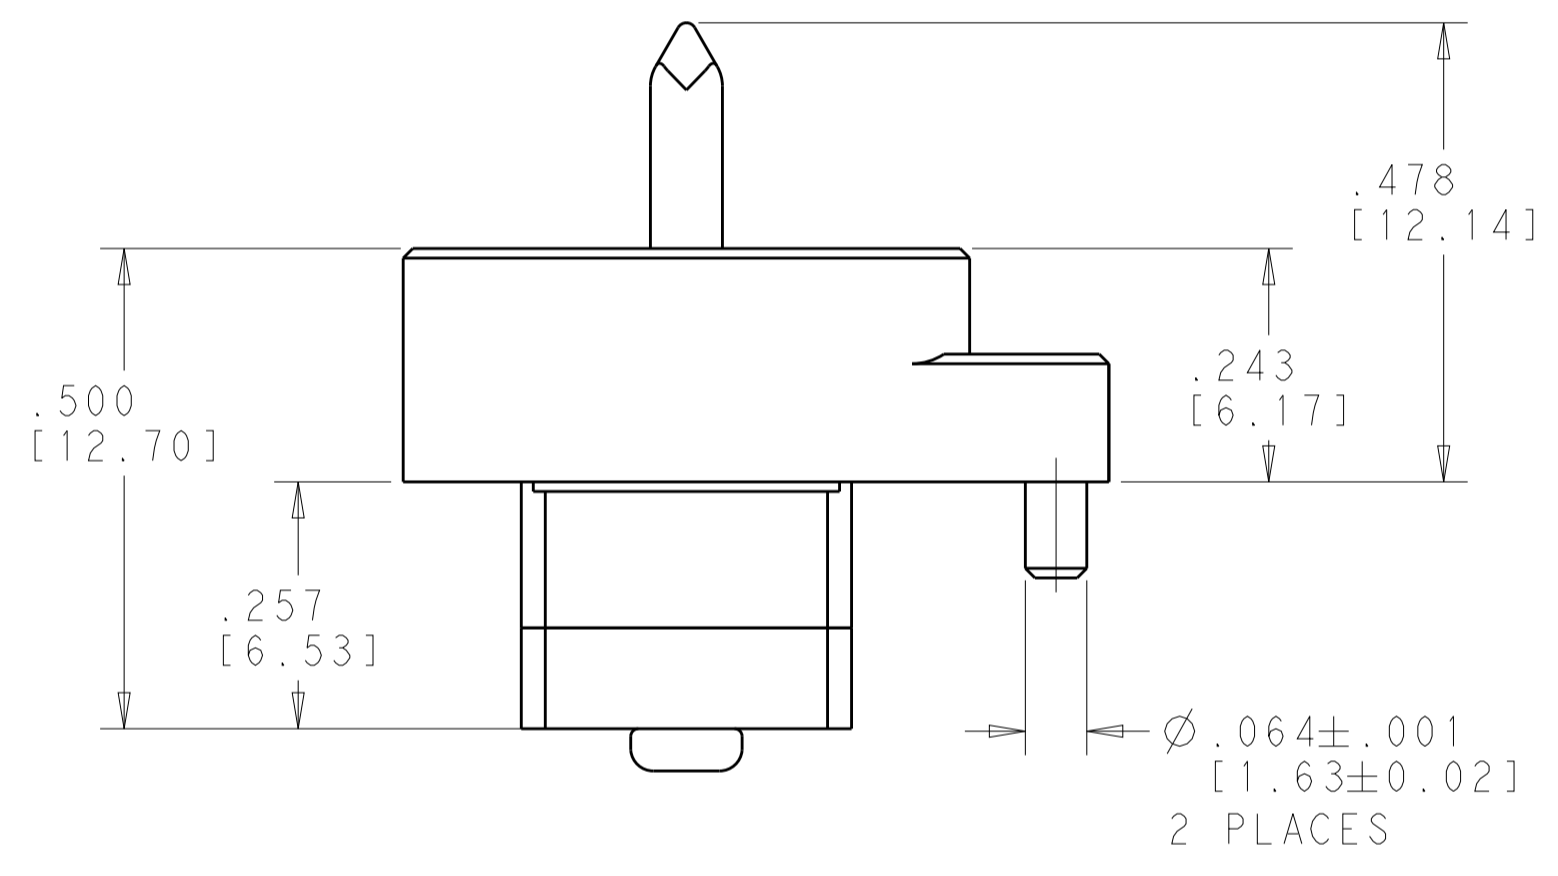

REVISIONS				
P.	LTN	DESCRIPTION	DATE	APP'D
C		REV PER ECO-19-005475	4-9-19	CT FB

SCALE 4:1

MODULE BODIES

0-80 UNF CAPTIVE SCREW (TORX DRIVE)

SCALE 4:1

- ① MATERIAL:
MODULE BODIES - SEE TABLE
GUIDE PIN - STAINLESS STEEL, PER UNS S30300
SCREWS - 300 SERIES STAINLESS STEEL
- ② FINISH:
MODULE BODIES - SEE TABLE
SCREWS AND GUIDE PIN - PASSIVATED
- 3. SHIPPED IN KIT FORM.
- ④ CIRCUIT IDENTIFICATION MARKING

CLEAR CHROMATE CONVERSION COATING	ALUMINUM	2828434-2
PASSIVATED	STAINLESS STEEL PER UNS S30300	2828434-1
MODULE FINISH ②	MODULE MATERIAL ①	PART NUMBER

THIS DRAWING IS A CONTROLLED DOCUMENT.		OWN: H. MILLER 23APR2015	TE Connectivity	
DIMENSIONS: INCHES/mm		CHK: C. YI 14AUG2015		
TOLERANCES UNLESS OTHERWISE SPECIFIED:		APVD: K. DOWNHOWER 11APR2017	NAME: 8 POSITION NanoRF MODULE	
0 PLC ±	1 PLC ±	PRODUCT SPEC: 108-163006	P.C.B. MOUNT - BACKPLANE	
2 PLC ±	3 PLC ±.005(0.13)	APPLICATION SPEC: 408-163016	VITA	
4 PLC ±	ANGLES ±	WEIGHT: -	SIZE: A	RESTRICTED TO
MATERIAL: ①	FINISH: ②	CUSTOMER DRAWING	SCALE: 5:1	SHEET 1 OF 2
			REV: C	

REVISIONS				
P.	LTN	DESCRIPTION	DATE	APVD
-		SEE SHEET 1	-	-

TYP PCB LAYOUT - VIEWED FROM BACKSIDE OF BACKPLANE

J2A	2.2772 [57.84]
J2B	2.8331 [71.96]
J3A	3.9650 [100.71]
J3B	4.5209 [114.83]
J4A	5.0988 [129.51]
J4B	5.6547 [143.63]
J5A	6.2327 [158.31]
J5B	6.7886 [172.43]
J6A	7.3665 [187.11]
J6B	7.9224 [201.23]
POSITION	DIM "X"

MATERIAL: CUSTOMER DRAWING

APVD: K. DOWNHOWER 11APR2017

PRODUCT SPEC: 108-163006

APPLICATION SPEC: 408-163016

WEIGHT: -

SIZE: A | 00779 | C=2828434

SCALE: 8:1

SHEET: 2 OF 2