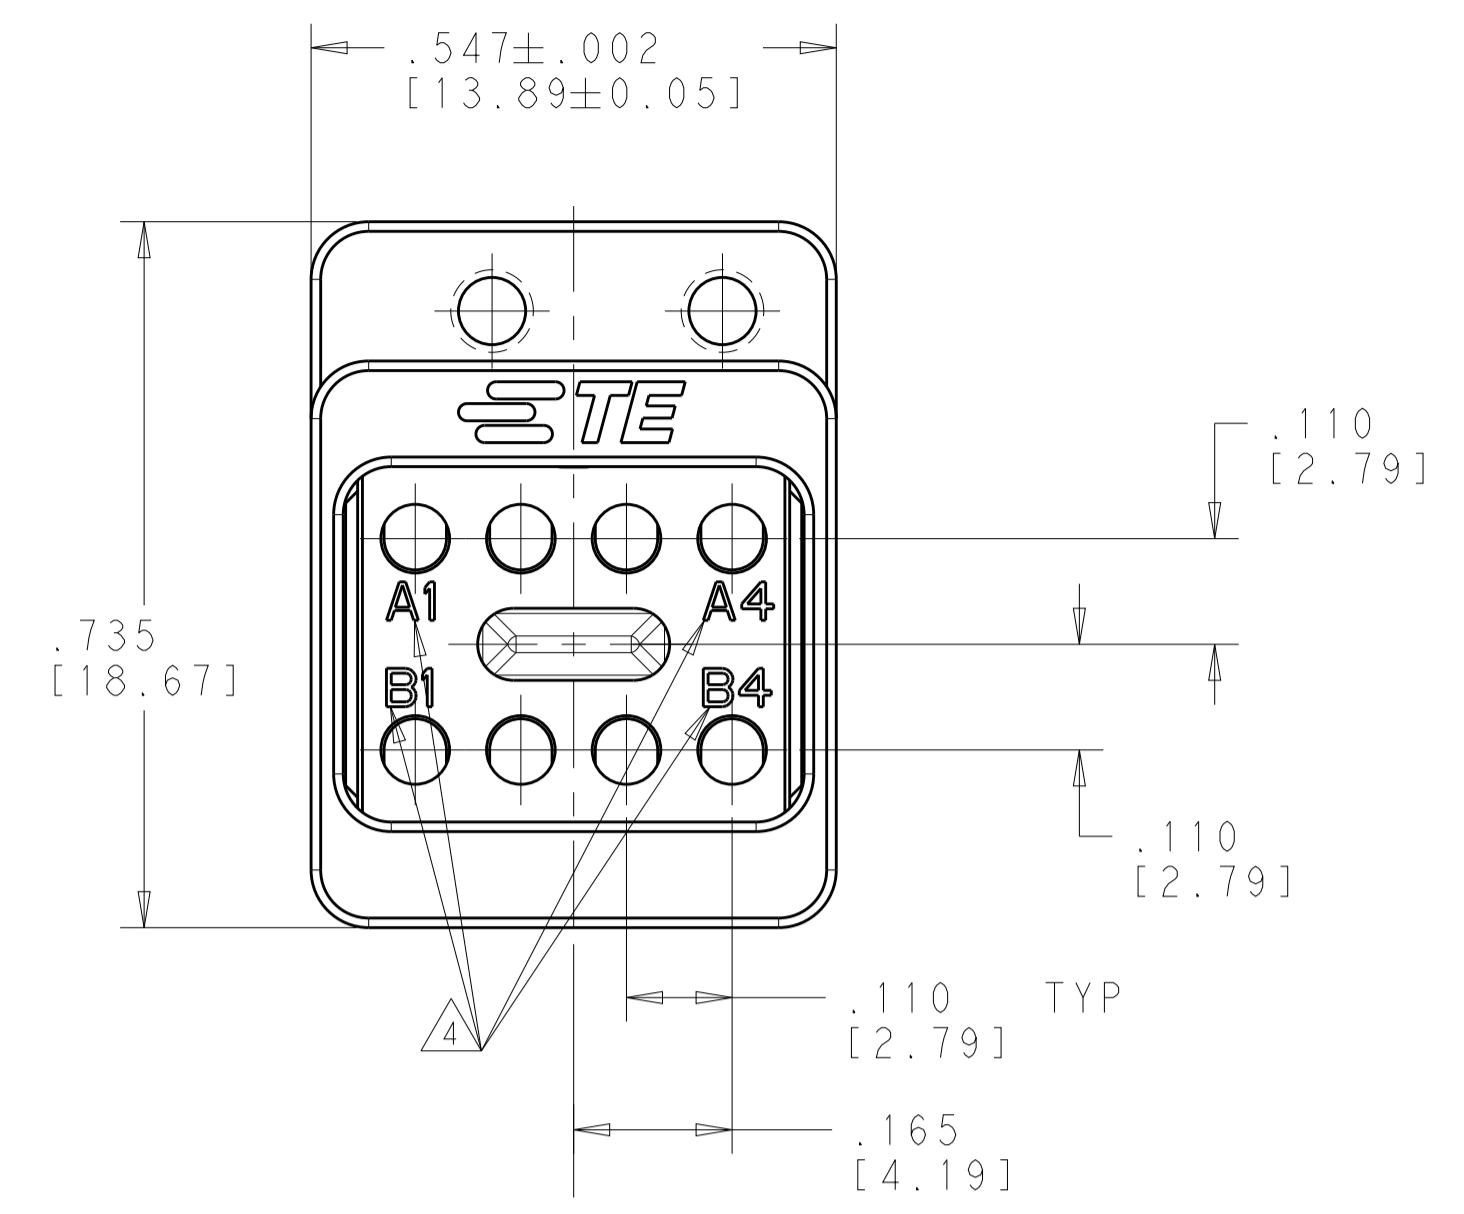

REVISIONS				
P.	LTN	DESCRIPTION	DATE	APP'D
C		REV PER ECO-19-005475	4-9-19	CT FB

SCALE 4:1

MODULE BODIES

0-80 UNF CAPTIVE SCREW (TORX DRIVE)

SCALE 4:1

- ① MATERIAL:
MODULE BODIES - SEE TABLE
GUIDE PIN - STAINLESS STEEL, PER UNS S30300
SCREWS - 300 SERIES STAINLESS STEEL
- ② FINISH:
MODULE BODIES - SEE TABLE
SCREWS AND GUIDE PIN - PASSIVATED
- 3. SHIPPED IN KIT FORM.
- ④ CIRCUIT IDENTIFICATION MARKING

CLEAR CHROMATE CONVERSION COATING	ALUMINUM	2828434-2
PASSIVATED	STAINLESS STEEL PER UNS S30300	2828434-1
MODULE FINISH ②	MODULE MATERIAL ①	PART NUMBER

THIS DRAWING IS A CONTROLLED DOCUMENT.		OWN: H. MILLER 23APR2015	TE Connectivity	
DIMENSIONS: INCHES/mm		CHK: C. YI 14AUG2015		
TOLERANCES UNLESS OTHERWISE SPECIFIED:		APVD: K. DOWNHOWER 11APR2017	NAME: 8 POSITION NanoRF MODULE	
0 PLC ±	1 PLC ±	PRODUCT SPEC: 108-163006	P.C.B. MOUNT - BACKPLANE	
2 PLC ±	3 PLC ±.005(0.13)	APPLICATION SPEC: 408-163016	VITA	
4 PLC ±	ANGLES ±	WEIGHT: -	SIZE: A	RESTRICTED TO
MATERIAL: ①	FINISH: ②	CUSTOMER DRAWING	SCALE: 5:1	SHEET 1 OF 2
			REV: C	

REVISIONS				
P.	LTN	DESCRIPTION	DATE	APVD
-		SEE SHEET 1	-	-

TYP PCB LAYOUT - VIEWED FROM BACKSIDE OF BACKPLANE

J2A	2.2772 [57.84]
J2B	2.8331 [71.96]
J3A	3.9650 [100.71]
J3B	4.5209 [114.83]
J4A	5.0988 [129.51]
J4B	5.6547 [143.63]
J5A	6.2327 [158.31]
J5B	6.7886 [172.43]
J6A	7.3665 [187.11]
J6B	7.9224 [201.23]
POSITION	DIM "X"

MATERIAL: CUSTOMER DRAWING

APVD: K. DOWNHOWER 11APR2017

PRODUCT SPEC: 108-163006

APPLICATION SPEC: 408-163016

WEIGHT: -

SIZE: A | 00779 | C=2828434

SCALE: 8:1

SHEET: 2 OF 2