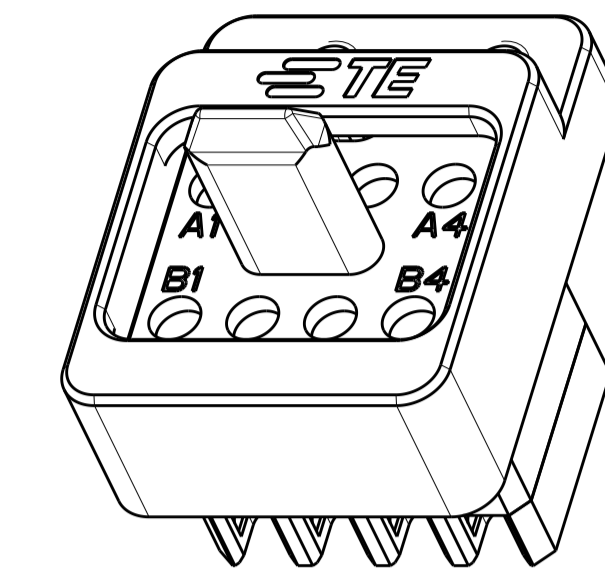

REVISIONS				
P.	LTN	DESCRIPTION	DATE	APP'D
C		REV PER ECO-19-005475	4-9-19	CT FB

SCALE 4:1

MODULE BODIES

0-80 UNF CAPTIVE SCREW (TORX DRIVE)

SCALE 4:1

- ① MATERIAL:
MODULE BODIES - SEE TABLE
GUIDE PIN - STAINLESS STEEL, PER UNS S30300
SCREWS - 300 SERIES STAINLESS STEEL
- ② FINISH:
MODULE BODIES - SEE TABLE
SCREWS AND GUIDE PIN - PASSIVATED
- 3. SHIPPED IN KIT FORM.
- ④ CIRCUIT IDENTIFICATION MARKING

CLEAR CHROMATE CONVERSION COATING	ALUMINUM	2828434-2
PASSIVATED	STAINLESS STEEL PER UNS S30300	2828434-1
MODULE FINISH ②	MODULE MATERIAL ①	PART NUMBER

THIS DRAWING IS A CONTROLLED DOCUMENT.		OWN: H. MILLER 23APR2015	TE Connectivity	
DIMENSIONS: INCHES/mm		CHK: C. YI 14AUG2015		
TOLERANCES UNLESS OTHERWISE SPECIFIED:		APVD: K. DOWNHOWER 11APR2017	NAME: 8 POSITION NanoRF MODULE	
0 PLC ±	1 PLC ±	PRODUCT SPEC: 108-163006	P.C.B. MOUNT - BACKPLANE	
2 PLC ±	3 PLC ±.005(0.13)	APPLICATION SPEC: 408-163016	VITA	
4 PLC ±	ANGLES ±	WEIGHT: -	SIZE: A	RESTRICTED TO
MATERIAL: ①	FINISH: ②	CUSTOMER DRAWING	SCALE: 5:1	SHEET 1 OF 2
			REV: C	

REVISIONS				
P.	LTN	DESCRIPTION	DATE	APVD
-		SEE SHEET 1	-	-

TYP PCB LAYOUT - VIEWED FROM BACKSIDE OF BACKPLANE

J2A	2.2772 [57.84]
J2B	2.8331 [71.96]
J3A	3.9650 [100.71]
J3B	4.5209 [114.83]
J4A	5.0988 [129.51]
J4B	5.6547 [143.63]
J5A	6.2327 [158.31]
J5B	6.7886 [172.43]
J6A	7.3665 [187.11]
J6B	7.9224 [201.23]
POSITION	DIM "X"

MATERIAL: CUSTOMER DRAWING

APVD: K. DOWNHOWER 11APR2017

PRODUCT SPEC: 108-163006

APPLICATION SPEC: 408-163016

WEIGHT: -

SIZE: A | 00779 | C=2828434

SCALE: 8:1

SHEET: 2 OF 2