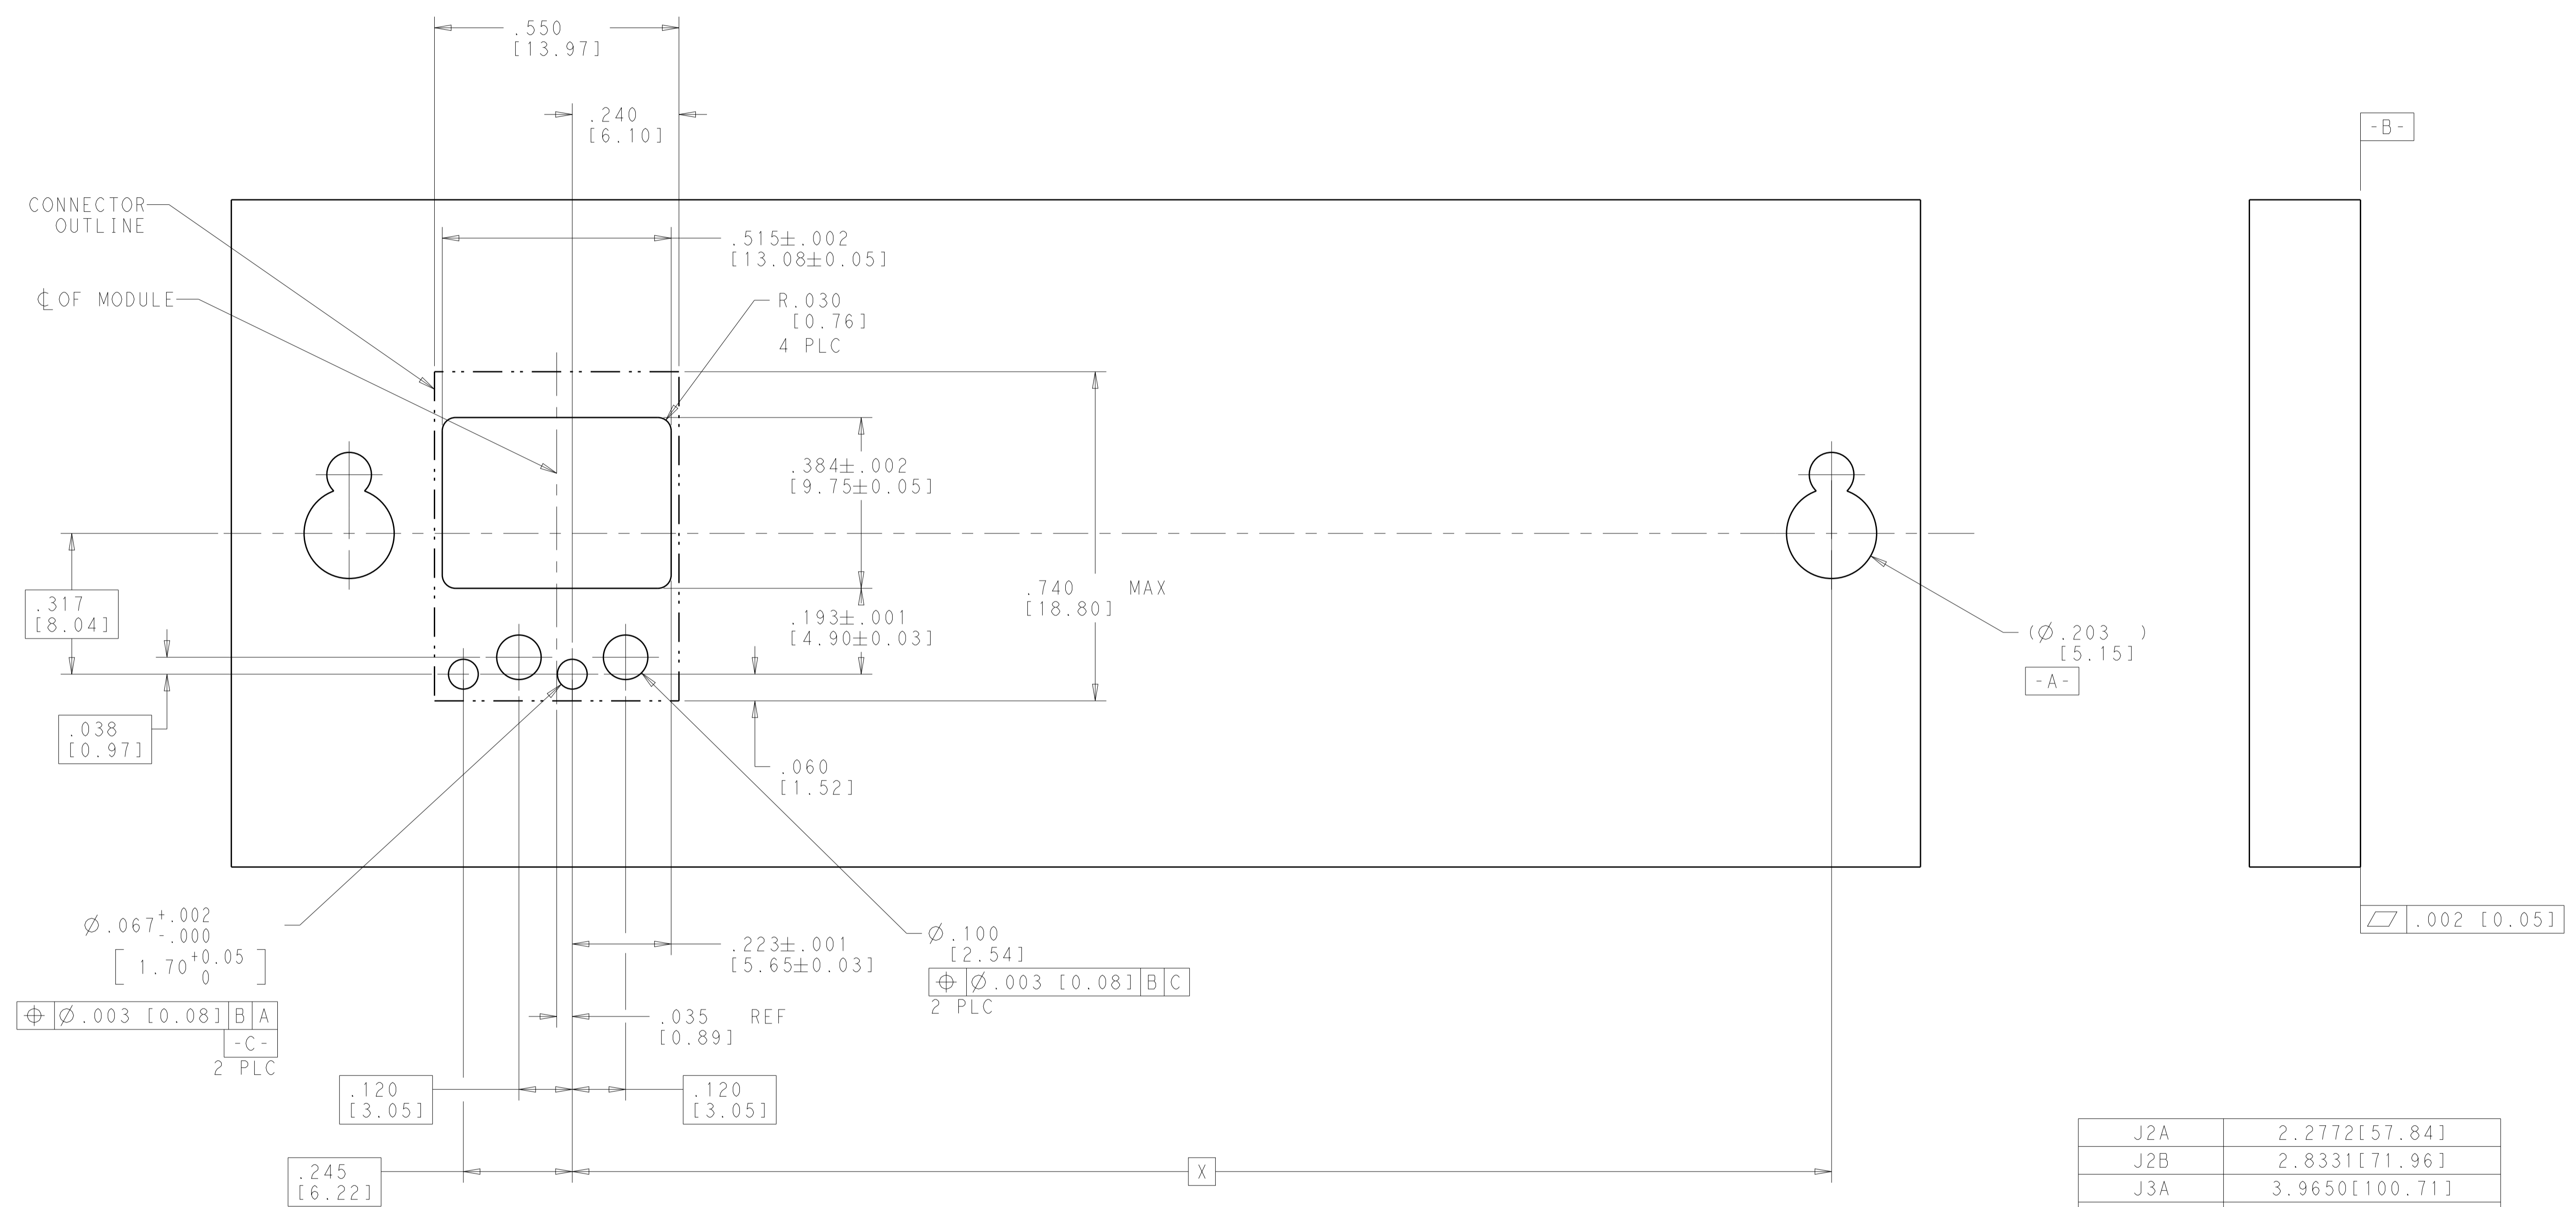

REVISIONS				
P.	LTN	DESCRIPTION	DATE	APP'D
C		REV PER ECO-19-005475	4-9-19	CT FB

SCALE 4:1

MODULE BODIES

0-80 UNF CAPTIVE SCREW (TORX DRIVE)

SCALE 4:1

- ① MATERIAL:
MODULE BODIES - SEE TABLE
GUIDE PIN - STAINLESS STEEL, PER UNS S30300
SCREWS - 300 SERIES STAINLESS STEEL
- ② FINISH:
MODULE BODIES - SEE TABLE
SCREWS AND GUIDE PIN - PASSIVATED
- 3. SHIPPED IN KIT FORM.
- ④ CIRCUIT IDENTIFICATION MARKING

CLEAR CHROMATE CONVERSION COATING	ALUMINUM	2828434-2
PASSIVATED	STAINLESS STEEL PER UNS S30300	2828434-1
MODULE FINISH ②	MODULE MATERIAL ①	PART NUMBER

THIS DRAWING IS A CONTROLLED DOCUMENT.		OWN: H. MILLER 23APR2015	TE Connectivity	
DIMENSIONS: INCHES/mm		CHK: C. YI 14AUG2015		
TOLERANCES UNLESS OTHERWISE SPECIFIED:		APVD: K. DOWNHOWER 11APR2017	NAME: 8 POSITION NanoRF MODULE	
0 PLC ±	1 PLC ±	PRODUCT SPEC: 108-163006	P.C.B. MOUNT - BACKPLANE	
2 PLC ±	3 PLC ±.005(0.13)	APPLICATION SPEC: 408-163016	VITA	
4 PLC ±	ANGLES ±	WEIGHT: -	SIZE: A	RESTRICTED TO
MATERIAL: ①	FINISH: ②	CUSTOMER DRAWING	SCALE: 5:1	SHEET 1 OF 2
			REV: C	

REVISIONS				
P.	LTN	DESCRIPTION	DATE	APVD
-		SEE SHEET 1	-	-

TYP PCB LAYOUT - VIEWED FROM BACKSIDE OF BACKPLANE

J2A	2.2772 [57.84]
J2B	2.8331 [71.96]
J3A	3.9650 [100.71]
J3B	4.5209 [114.83]
J4A	5.0988 [129.51]
J4B	5.6547 [143.63]
J5A	6.2327 [158.31]
J5B	6.7886 [172.43]
J6A	7.3665 [187.11]
J6B	7.9224 [201.23]
POSITION	DIM "X"

MATERIAL: CUSTOMER DRAWING

APVD: K. DOWNHOWER 11APR2017

PRODUCT SPEC: 108-163006

APPLICATION SPEC: 408-163016

WEIGHT: -

SIZE: A | 00779 | C=2828434

SCALE: 8:1

SHEET: 2 OF 2