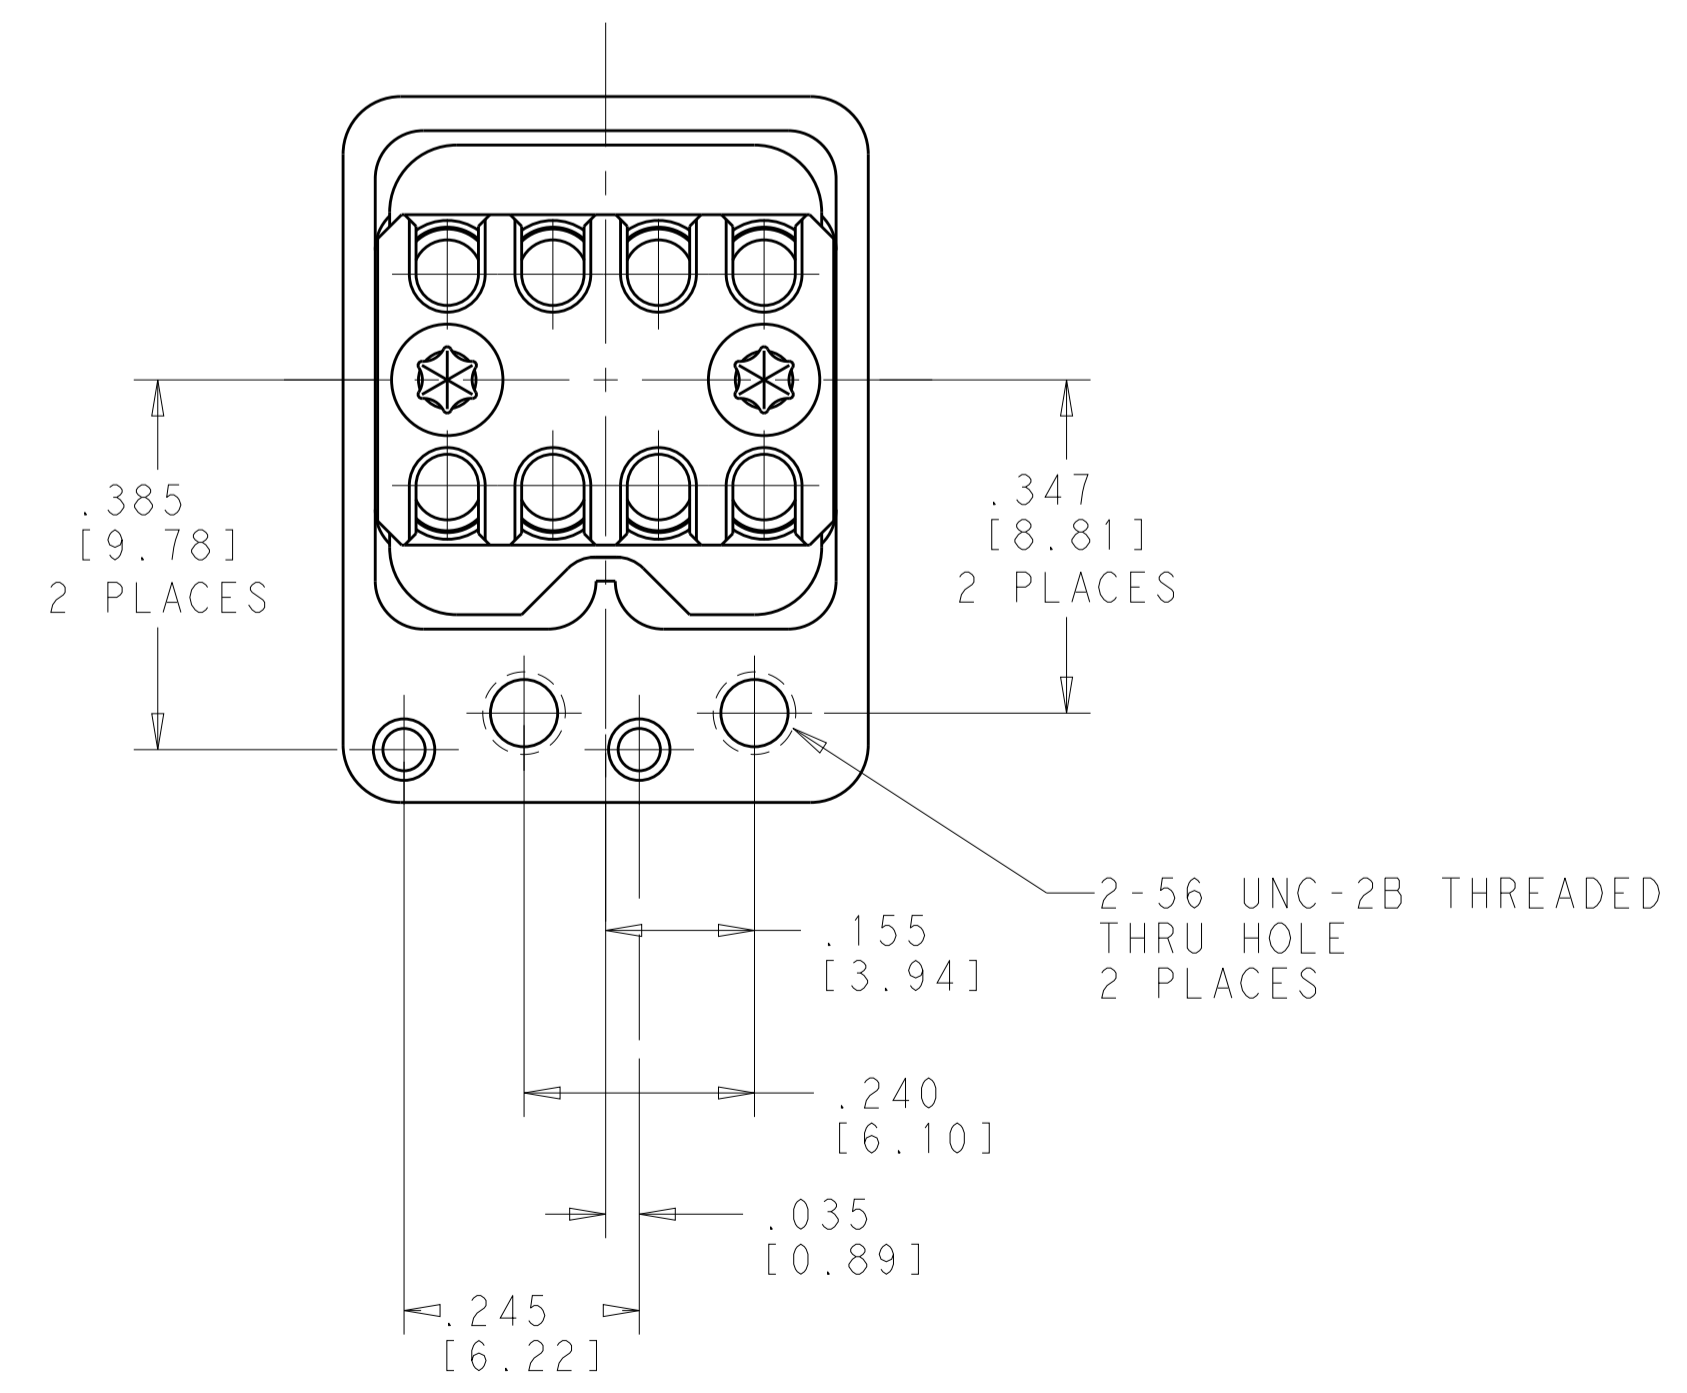

REVISIONS				
P.	LTN	DESCRIPTION	DATE	APP'D
C		REV PER ECO-19-005475	4-9-19	CT FB

SCALE 4:1

MODULE BODIES

0-80 UNF CAPTIVE SCREW (TORX DRIVE)

SCALE 4:1

- ① MATERIAL:
MODULE BODIES - SEE TABLE
GUIDE PIN - STAINLESS STEEL, PER UNS S30300
SCREWS - 300 SERIES STAINLESS STEEL
- ② FINISH:
MODULE BODIES - SEE TABLE
SCREWS AND GUIDE PIN - PASSIVATED
- 3. SHIPPED IN KIT FORM.
- ④ CIRCUIT IDENTIFICATION MARKING

CLEAR CHROMATE CONVERSION COATING	ALUMINUM	2828434-2
PASSIVATED	STAINLESS STEEL PER UNS S30300	2828434-1
MODULE FINISH ②	MODULE MATERIAL ①	PART NUMBER

THIS DRAWING IS A CONTROLLED DOCUMENT.		OWN: H. MILLER 23APR2015	TE Connectivity	
DIMENSIONS: INCHES/mm		CHK: C. YI 14AUG2015		
TOLERANCES UNLESS OTHERWISE SPECIFIED:		APVD: K. DOWNHOWER 11APR2017	NAME: 8 POSITION NanoRF MODULE	
0 PLC ±	1 PLC ±	PRODUCT SPEC: 108-163006	P.C.B. MOUNT - BACKPLANE	
2 PLC ±	3 PLC ±.005(0.13)	APPLICATION SPEC: 408-163016	VITA	
4 PLC ±	ANGLES ±	WEIGHT: -	SIZE: A	RESTRICTED TO
MATERIAL: ①	FINISH: ②	CUSTOMER DRAWING	SCALE: 5:1	SHEET 1 OF 2
			REV: C	

REVISIONS				
P.	LTN	DESCRIPTION	DATE	APVD
-		SEE SHEET 1	-	-

TYP PCB LAYOUT - VIEWED FROM BACKSIDE OF BACKPLANE

J2A	2.2772 [57.84]
J2B	2.8331 [71.96]
J3A	3.9650 [100.71]
J3B	4.5209 [114.83]
J4A	5.0988 [129.51]
J4B	5.6547 [143.63]
J5A	6.2327 [158.31]
J5B	6.7886 [172.43]
J6A	7.3665 [187.11]
J6B	7.9224 [201.23]
POSITION	DIM "X"

MATERIAL: CUSTOMER DRAWING

APVD: K. DOWNHOWER 11APR2017

PRODUCT SPEC: 108-163006

APPLICATION SPEC: 408-163016

WEIGHT: -

SIZE: A | 00779 | C=2828434

SCALE: 8:1

SHEET: 2 OF 2