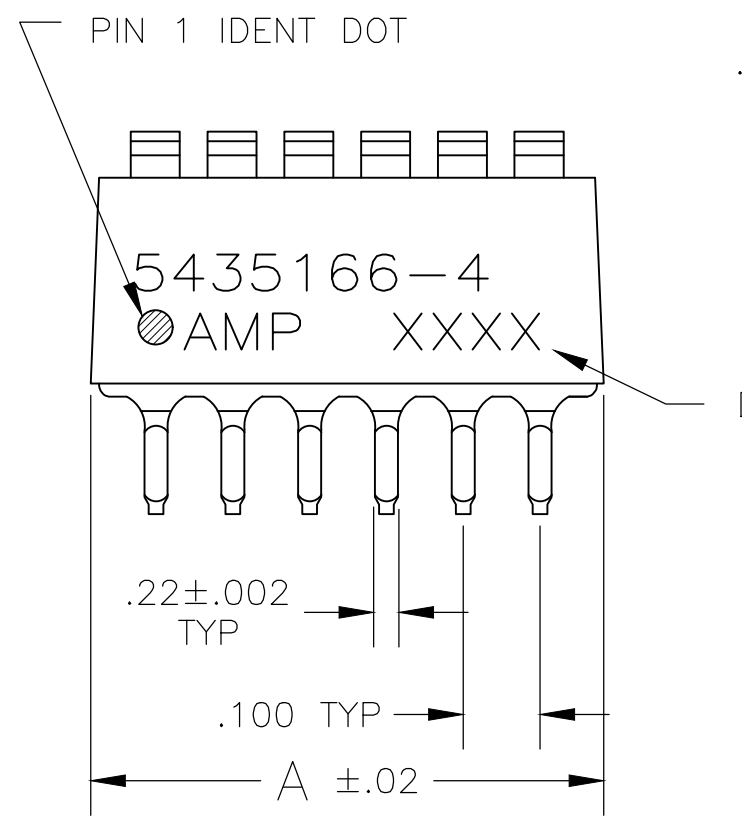

REVISIONS					
P	LTR	DESCRIPTION	DATE	DWN	APVD
B		ECO-20-004897	24AUG2020	SB	JB

FIG 1

FIG 2

FIG 7

FIG 8

- FOR ADDITIONAL SPECIFICATIONS SEE AMP PRODUCT SPEC 108-7519.
- SWITCH SHOWN IN OPEN POSITION.
- ALL CHARACTERS AND ROCKERS ARE WHITE, HOUSING IS BLACK.
- LASER MARKING WILL VARY ON 2 AND 3 POSITION SIDES DUE TO SPACE RESTRICTIONS
- $\triangle 5$  .315 DIMENSION APPLIES AT TERMINAL TIPS. TERMINALS ARE .300 +.010 AT MOUNTING SURFACE. -.000
- $\triangle 6$  STRIPPABLE TRANSPARENT SEAL, SEE FIG 1.
- ALL MATERIALS AND FINISHES SHALL COMPLY WITH EU DIRECTIVE 2002 /95/EC OF 27JAN2003 (ROHS).
- $\triangle 8$  HOUSING AND ROCKERS-POLYESTER CONTACTS AND SOLDER LEADS-COPPER ALLOY
- $\triangle 9$  CONTACTS-GOLD OVER NICKEL SOLDER LEADS-TIN OVER NICKEL
- $\triangle 10$  OBSOLETE PARTS: OBSOLETE CIS STREAMLINING PER D.RENAUD/D.SINISI
- MARKS WILL BE ADDED BY LASER MARK PROCESS.

$\triangle 10$ OBSOLETE	FIG 8	$\triangle 6$	1.08	10	7-5435166-4
			1.08	10	5-5435166-5
			.88	8	5-5435166-3
			.78	7	5-5435166-2
			.68	6	5-5435166-1
$\triangle 10$ OBSOLETE	AS SHOWN	$\triangle 6$	.58	5	5-5435166-0
			.48	4	4-5435166-9
	FIG 7		.28	2	2-5435166-9
$\triangle 10$ OBSOLETE	FIG 2	$\triangle 6$	.88	8	2-5435166-8
	AS SHOWN		1.08	10	5435166-7
			.88	8	5435166-5
			.68	6	5435166-4
			.48	4	5435166-2
$\triangle 10$ OBSOLETE			.78	7	5435166-1
	TOP MARKING	PROTECTIVE SEAL	A	NO OF POSN	PART NO

THIS DRAWING IS A CONTROLLED DOCUMENT.		DWN	10JAN2005	<b>TE</b> TE Connectivity	
DIMENSIONS: INCHES		CHK	-		
TOLERANCES UNLESS OTHERWISE SPECIFIED:		APVD	-	SWITCH ASSY, DIP, TYPE C, 7000 SERIES, SPST, STANDARD	
0 PLC ± -		PRODUCT SPEC	-		
1 PLC ± -		APPLICATION SPEC	-	SIZE	A2
2 PLC ± -		WEIGHT	-	CAGE CODE	00779
3 PLC ± .005				DRAWING NO	C-5435166
4 PLC ± -				RESTRICTED TO	-
ANGLES ± -				SCALE	4:1
MATERIAL	$\triangle 8$	FINISH	$\triangle 9$	SHEET	1 of 1
CUSTOMER DRAWING			REV	B	