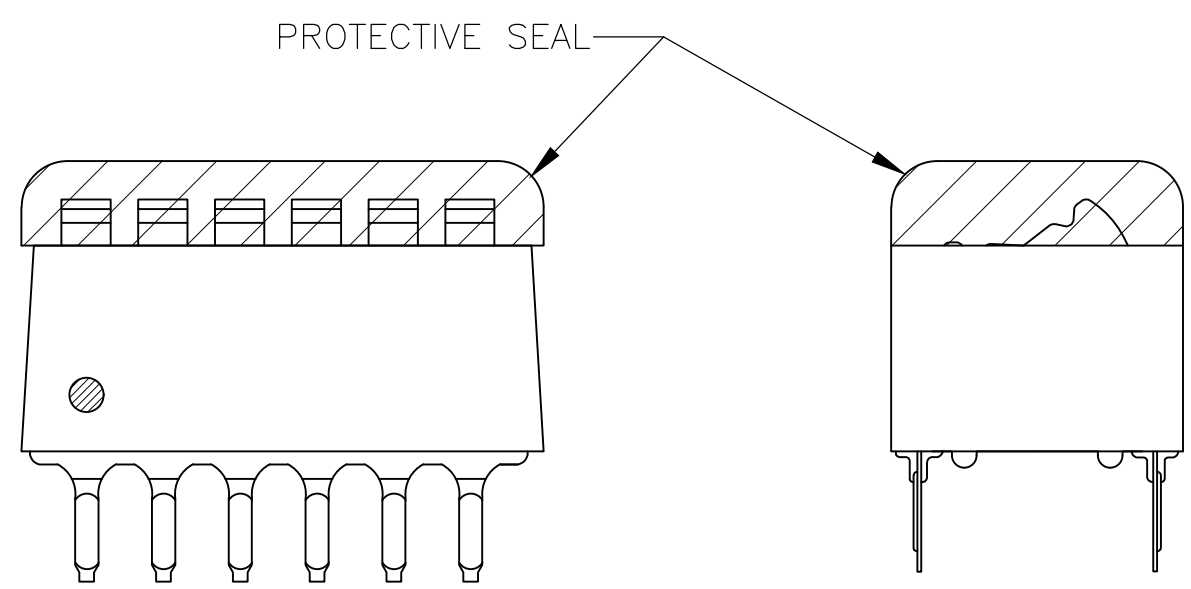

REVISIONS					
P	LTR	DESCRIPTION	DATE	DWN	APVD
B		ECO-20-004897	24AUG2020	SB	JB

FIG 1

FIG 2

FIG 7

FIG 8

- FOR ADDITIONAL SPECIFICATIONS SEE AMP PRODUCT SPEC 108-7519.
- SWITCH SHOWN IN OPEN POSITION.
- ALL CHARACTERS AND ROCKERS ARE WHITE, HOUSING IS BLACK.
- LASER MARKING WILL VARY ON 2 AND 3 POSITION SIDES DUE TO SPACE RESTRICTIONS
- $\triangle 5$  .315 DIMENSION APPLIES AT TERMINAL TIPS. TERMINALS ARE .300 +.010 AT MOUNTING SURFACE. -.000
- $\triangle 6$  STRIPPABLE TRANSPARENT SEAL, SEE FIG 1.
- ALL MATERIALS AND FINISHES SHALL COMPLY WITH EU DIRECTIVE 2002 /95/EC OF 27JAN2003 (ROHS).
- $\triangle 8$  HOUSING AND ROCKERS-POLYESTER CONTACTS AND SOLDER LEADS-COPPER ALLOY
- $\triangle 9$  CONTACTS-GOLD OVER NICKEL SOLDER LEADS-TIN OVER NICKEL
- $\triangle 10$  OBSOLETE PARTS: OBSOLETE CIS STREAMLINING PER D.RENAUD/D.SINISI
- MARKS WILL BE ADDED BY LASER MARK PROCESS.

$\triangle 10$ OBSOLETE	FIG 8	$\triangle 6$	1.08	10	7-5435166-4
			1.08	10	5-5435166-5
			.88	8	5-5435166-3
			.78	7	5-5435166-2
			.68	6	5-5435166-1
$\triangle 10$ OBSOLETE	AS SHOWN	$\triangle 6$	.58	5	5-5435166-0
			.48	4	4-5435166-9
	FIG 7		.28	2	2-5435166-9
$\triangle 10$ OBSOLETE	FIG 2	$\triangle 6$	.88	8	2-5435166-8
	AS SHOWN		1.08	10	5435166-7
			.88	8	5435166-5
			.68	6	5435166-4
			.48	4	5435166-2
$\triangle 10$ OBSOLETE			.78	7	5435166-1
	TOP MARKING	PROTECTIVE SEAL	A	NO OF POSN	PART NO

THIS DRAWING IS A CONTROLLED DOCUMENT.		DWN	10JAN2005	<b>TE</b> TE Connectivity	
DIMENSIONS: INCHES		CHK	-		
TOLERANCES UNLESS OTHERWISE SPECIFIED:		APVD	-	SWITCH ASSY, DIP, TYPE C, 7000 SERIES, SPST, STANDARD	
0 PLC ± -		PRODUCT SPEC	-		
1 PLC ± -		APPLICATION SPEC	-	SIZE	A2
2 PLC ± -		WEIGHT	-	CAGE CODE	00779
3 PLC ± .005				DRAWING NO	C-5435166
4 PLC ± -				RESTRICTED TO	-
ANGLES ± -				SCALE	4:1
MATERIAL	$\triangle 8$	FINISH	$\triangle 9$	SHEET	1 of 1
CUSTOMER DRAWING			REV	B	