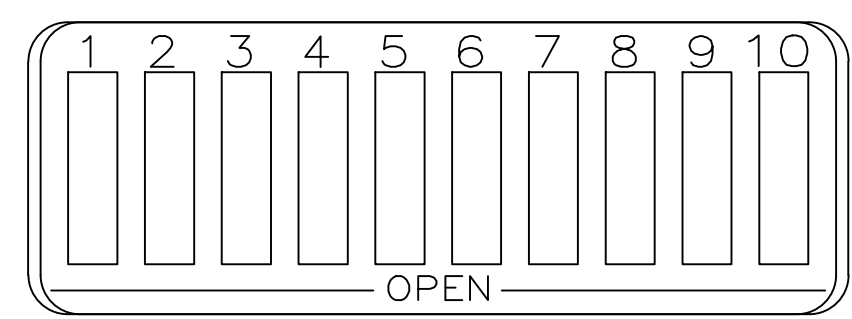

REVISIONS					
P	LTR	DESCRIPTION	DATE	DWN	APVD
B		ECO-20-004897	24AUG2020	SB	JB

FIG 1

FIG 2

FIG 7

FIG 8

- FOR ADDITIONAL SPECIFICATIONS SEE AMP PRODUCT SPEC 108-7519.
- SWITCH SHOWN IN OPEN POSITION.
- ALL CHARACTERS AND ROCKERS ARE WHITE, HOUSING IS BLACK.
- LASER MARKING WILL VARY ON 2 AND 3 POSITION SIDES DUE TO SPACE RESTRICTIONS
- $\triangle 5$  .315 DIMENSION APPLIES AT TERMINAL TIPS. TERMINALS ARE .300 +.010 AT MOUNTING SURFACE. -.000
- $\triangle 6$  STRIPPABLE TRANSPARENT SEAL, SEE FIG 1.
- ALL MATERIALS AND FINISHES SHALL COMPLY WITH EU DIRECTIVE 2002 /95/EC OF 27JAN2003 (ROHS).
- $\triangle 8$  HOUSING AND ROCKERS-POLYESTER CONTACTS AND SOLDER LEADS-COPPER ALLOY
- $\triangle 9$  CONTACTS-GOLD OVER NICKEL SOLDER LEADS-TIN OVER NICKEL
- $\triangle 10$  OBSOLETE PARTS: OBSOLETE CIS STREAMLINING PER D.RENAUD/D.SINISI
- MARKS WILL BE ADDED BY LASER MARK PROCESS.

$\triangle 10$ OBSOLETE	FIG 8	$\triangle 6$	1.08	10	7-5435166-4
			1.08	10	5-5435166-5
			.88	8	5-5435166-3
			.78	7	5-5435166-2
			.68	6	5-5435166-1
$\triangle 10$ OBSOLETE	AS SHOWN	$\triangle 6$	.58	5	5-5435166-0
			.48	4	4-5435166-9
	FIG 7		.28	2	2-5435166-9
$\triangle 10$ OBSOLETE	FIG 2	$\triangle 6$	.88	8	2-5435166-8
	AS SHOWN		1.08	10	5435166-7
			.88	8	5435166-5
			.68	6	5435166-4
			.48	4	5435166-2
$\triangle 10$ OBSOLETE			.78	7	5435166-1
	TOP MARKING	PROTECTIVE SEAL	A	NO OF POSN	PART NO

THIS DRAWING IS A CONTROLLED DOCUMENT.		DWN	10JAN2005	<b>TE</b> TE Connectivity	
DIMENSIONS: INCHES		CHK	-		
TOLERANCES UNLESS OTHERWISE SPECIFIED:		APVD	-	SWITCH ASSY, DIP, TYPE C, 7000 SERIES, SPST, STANDARD	
0 PLC ± -		PRODUCT SPEC	-		
1 PLC ± -		APPLICATION SPEC	-	SIZE	A2
2 PLC ± -		WEIGHT	-	CAGE CODE	00779
3 PLC ± .005				DRAWING NO	C-5435166
4 PLC ± -				RESTRICTED TO	-
ANGLES ± -				SCALE	4:1
MATERIAL	$\triangle 8$	FINISH	$\triangle 9$	SHEET	1 of 1
CUSTOMER DRAWING			REV	B	