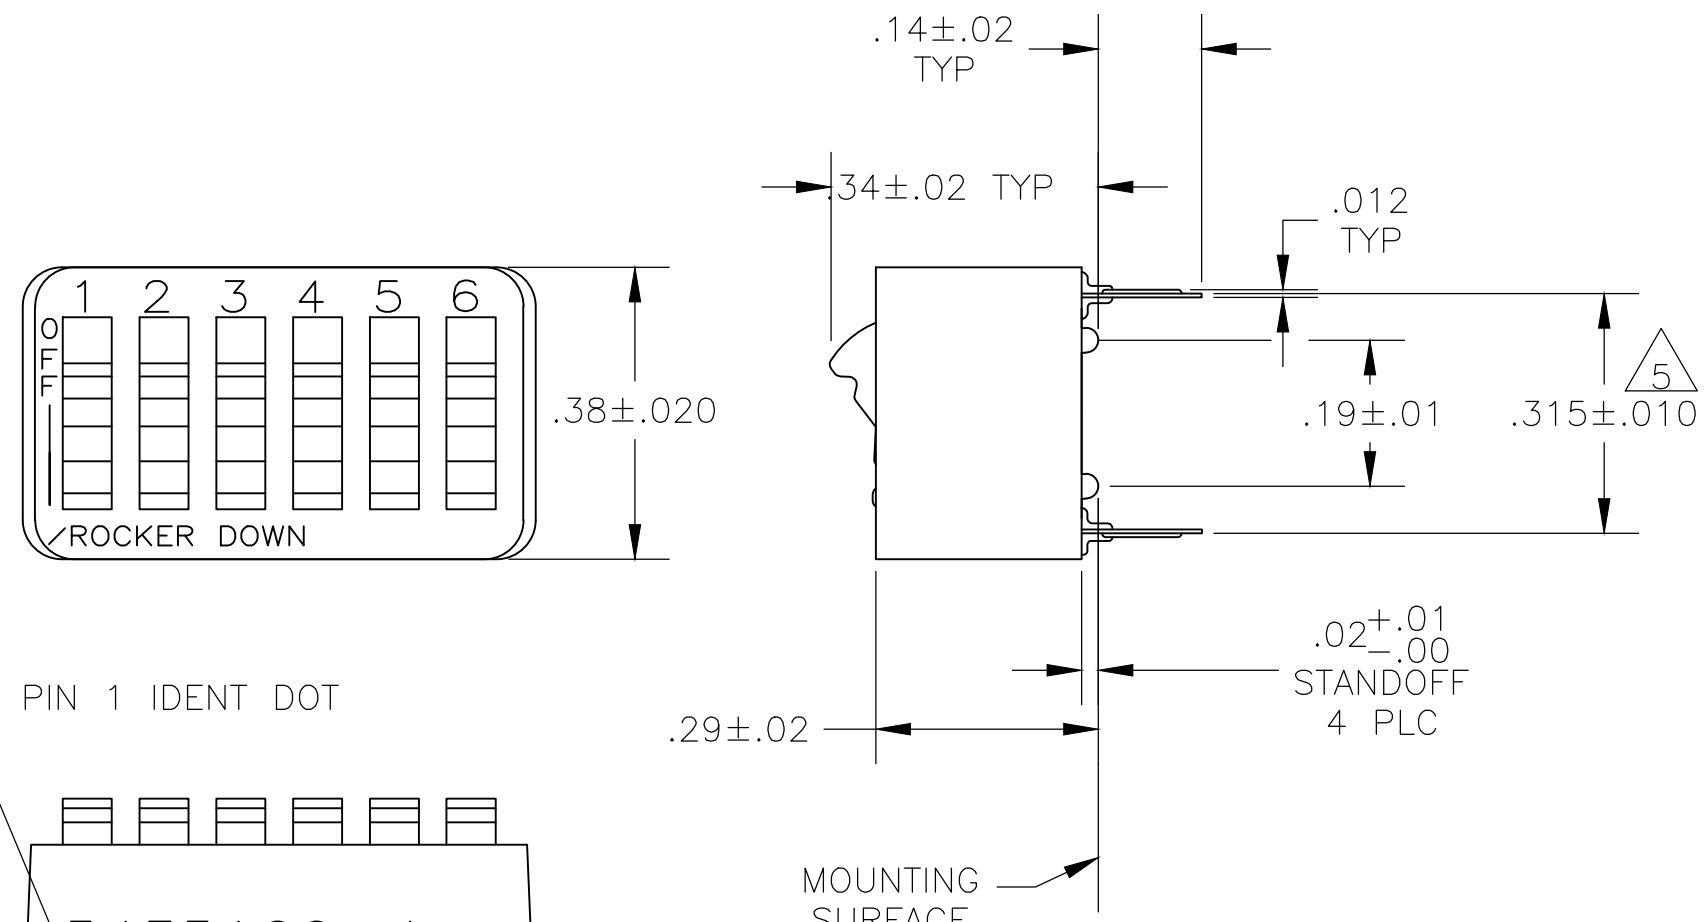

REVISIONS					
P	LTR	DESCRIPTION	DATE	DWN	APVD
B		ECO-20-004897	24AUG2020	SB	JB

FIG 1

FIG 2

FIG 7

FIG 8

- FOR ADDITIONAL SPECIFICATIONS SEE AMP PRODUCT SPEC 108-7519.
- SWITCH SHOWN IN OPEN POSITION.
- ALL CHARACTERS AND ROCKERS ARE WHITE, HOUSING IS BLACK.
- LASER MARKING WILL VARY ON 2 AND 3 POSITION SIDES DUE TO SPACE RESTRICTIONS
- $\triangle 5$  .315 DIMENSION APPLIES AT TERMINAL TIPS. TERMINALS ARE .300 +.010 AT MOUNTING SURFACE. -.000
- $\triangle 6$  STRIPPABLE TRANSPARENT SEAL, SEE FIG 1.
- ALL MATERIALS AND FINISHES SHALL COMPLY WITH EU DIRECTIVE 2002 /95/EC OF 27JAN2003 (ROHS).
- $\triangle 8$  HOUSING AND ROCKERS-POLYESTER CONTACTS AND SOLDER LEADS-COPPER ALLOY
- $\triangle 9$  CONTACTS-GOLD OVER NICKEL SOLDER LEADS-TIN OVER NICKEL
- $\triangle 10$  OBSOLETE PARTS: OBSOLETE CIS STREAMLINING PER D.RENAUD/D.SINISI
- MARKS WILL BE ADDED BY LASER MARK PROCESS.

$\triangle 10$ OBSOLETE	FIG 8	$\triangle 6$	1.08	10	7-5435166-4
			1.08	10	5-5435166-5
			.88	8	5-5435166-3
			.78	7	5-5435166-2
			.68	6	5-5435166-1
$\triangle 10$ OBSOLETE	AS SHOWN	$\triangle 6$	.58	5	5-5435166-0
			.48	4	4-5435166-9
	FIG 7		.28	2	2-5435166-9
$\triangle 10$ OBSOLETE	FIG 2	$\triangle 6$	.88	8	2-5435166-8
	AS SHOWN		1.08	10	5435166-7
			.88	8	5435166-5
			.68	6	5435166-4
			.48	4	5435166-2
$\triangle 10$ OBSOLETE			.78	7	5435166-1
	TOP MARKING	PROTECTIVE SEAL	A	NO OF POSN	PART NO

THIS DRAWING IS A CONTROLLED DOCUMENT.		DWN	10JAN2005	<b>TE</b> TE Connectivity	
DIMENSIONS: INCHES		CHK	-		
TOLERANCES UNLESS OTHERWISE SPECIFIED:		APVD	-	SWITCH ASSY, DIP, TYPE C, 7000 SERIES, SPST, STANDARD	
0 PLC ± -		PRODUCT SPEC	-		
1 PLC ± -		APPLICATION SPEC	-	SIZE	A2
2 PLC ± -		WEIGHT	-	CAGE CODE	00779
3 PLC ± .005				DRAWING NO	C-5435166
4 PLC ± -				RESTRICTED TO	-
ANGLES ± -				SCALE	4:1
MATERIAL	$\triangle 8$	FINISH	$\triangle 9$	SHEET	1 of 1
CUSTOMER DRAWING			REV	B	