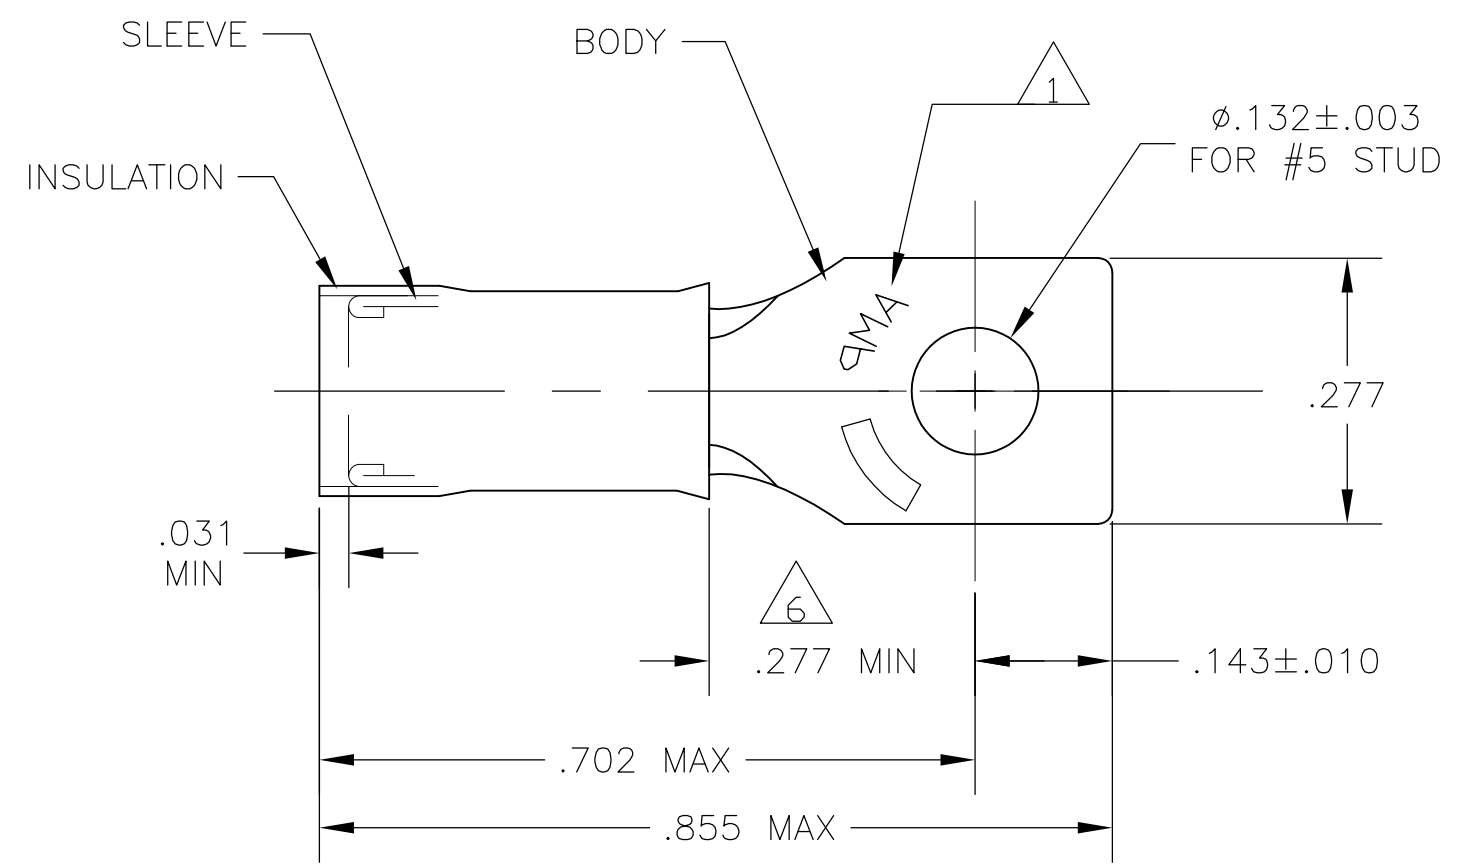

AMP WIRE RANGE	E13288 Listed	LR7189 Certified
16-14 AWG SOLID OR STRANDED	16-14 AWG SOLID OR STRANDED	16-14 AWG SOLID OR STRANDED

- 1 STAMP AMP 16-14* APPROX AS SHOWN
- 2 WIRE INSULATION DIA: .105-.150
- 3 TONGUE MATERIAL THK: .031±.002
- 4 BODY & SLEEVE: CU PER ASTM B152
INSULATION: NYLON PER ASTM D4066
- 5 BODY & SLEEVE: TIN PLATE .000100 MIN
EXT THK PER ASTM B545
INSULATION: COLOR - BLUE
- 6 APPLIES FROM EDGE OF METAL WIRE BARREL
TO CENTER OF STUD HOLE.
- 7 MEETS MS17143-11, CLASS 1 & 2
- 8 SUPERSEDED BY 2-327952-2

QTY	PACKAGE TYPE	PART NO
---	2-327952-5 ON TAPE & REEL	2-327952-6
500	LOOSE PIECE	2-327952-5
500	LOOSE PIECE	2-327952-2
---	LOOSE PIECE	327952

CUSTOMER SERVICE SYSTEMS		MAX RECOMMENDED OPERATING TEMPERATURE: 170°C MAX	THIS DRAWING IS A CONTROLLED DOCUMENT.		DWN JR RUTH 12JAN10	Tyco Electronics Corporation Harrisburg, Pa 17105-3608				
FOR ADDITIONAL PRODUCT INFORMATION OR COPIES OF DRAWINGS AND TECHNICAL DOCUMENTS	PRODUCT INFORMATION CENTER 1-800-522-6752	VOLTAGE RATING: 300 V MAX	DIMENSIONS: INCHES	TOLERANCES UNLESS OTHERWISE SPECIFIED:	CHK T MICHELUTTI 13JAN10	NAME TERMINAL, RECTANGULAR TONGUE, PIDG WIRE SIZE: 16-14 AWG				
FOR APPLICATION TOOLING INFORMATION	TOOLING ASSISTANCE CENTER 1-800-722-1111	CIRCULAR MIL AREA: 1.04-2.62mm ² [2,050-5,180] STRANDED OR SOLID		0 PLC ± - 1 PLC ± - 2 PLC ± - 3 PLC ± .008 4 PLC ± - ANGLES ± -	APVD T MICHELUTTI 13JAN10	PRODUCT SPEC	SIZE	CAGE CODE	DRAWING NO	RESTRICTED TO
FOR ORDER ENTRY	1-800-526-5142	THIS DRAWING IS A CONTROLLED DOCUMENT FOR AMP INCORPORATED. IT IS SUBJECT TO CHANGE AND THE CONTROLLING ENGINEERING ORGANIZATION SHOULD BE CONTACTED FOR THE LATEST REVISION.	MATERIAL -4	FINISH -5	---	---	A3	00779	G-327952	---
					CUSTOMER DRAWING		SCALE	SHEET	OF	REV
							5:1	1	1	N1