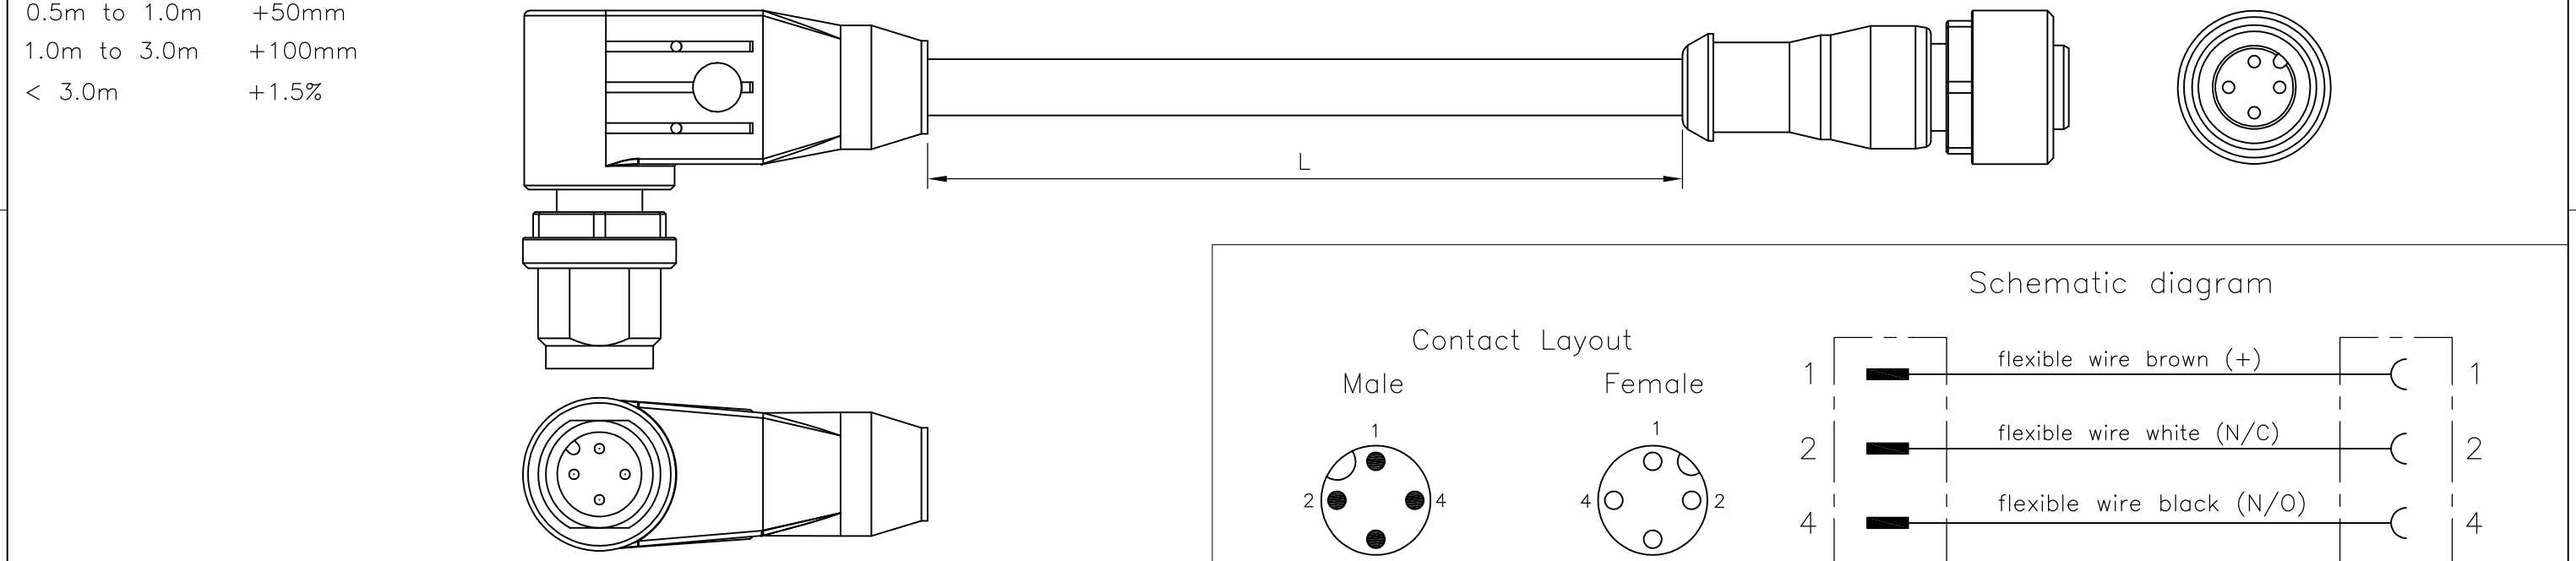

TECHNICAL DATA	
Operating voltage	max. 250 V AC/DC
Operating current per contact	max. 4 A
Locking of ports	Screw thread M12 x 1 mm (recommended torque 0.6 Nm) self-securing
Protection	IP65 and IP67 when plugged and screwed down (EN 60529)

LENGTH "L"	MATERIAL	JACKET COLOR	TE PN	DESCRIPTION	ITEM
4 pos	PVC	Black	1-2273121-5	4x22AWG PVC 2.0m	10
			1-2273121-4	4x22AWG PVC 1.5m	9
			1-2273121-3	4x22AWG PVC 1.0m	8
			1-2273121-2	4x22AWG PVC 0.6m	7
			1-2273121-1	4x22AWG PVC 0.3m	6
4 pos	PUR	Black	2273121-5	4x22AWG PUR 2.0m	5
			2273121-4	4x22AWG PUR 1.5m	4
			2273121-3	4x22AWG PUR 1.0m	3
			2273121-2	4x22AWG PUR 0.6m	2
			2273121-1	4x22AWG PUR 0.3m	1

THIS DRAWING IS A CONTROLLED DOCUMENT.

DWN: SATHISH KUMAR .G 04DEC2013
 CHK: B.VELDHOVEN 04DEC2013
 APVD: A.VAN ZANDVOORT 04DEC2013

NAME: M12 ANGLED PLUG TO M12 STRGT SOCKET AA

PRODUCT SPEC: 108-19483
 APPLICATION SPEC: 114-32127