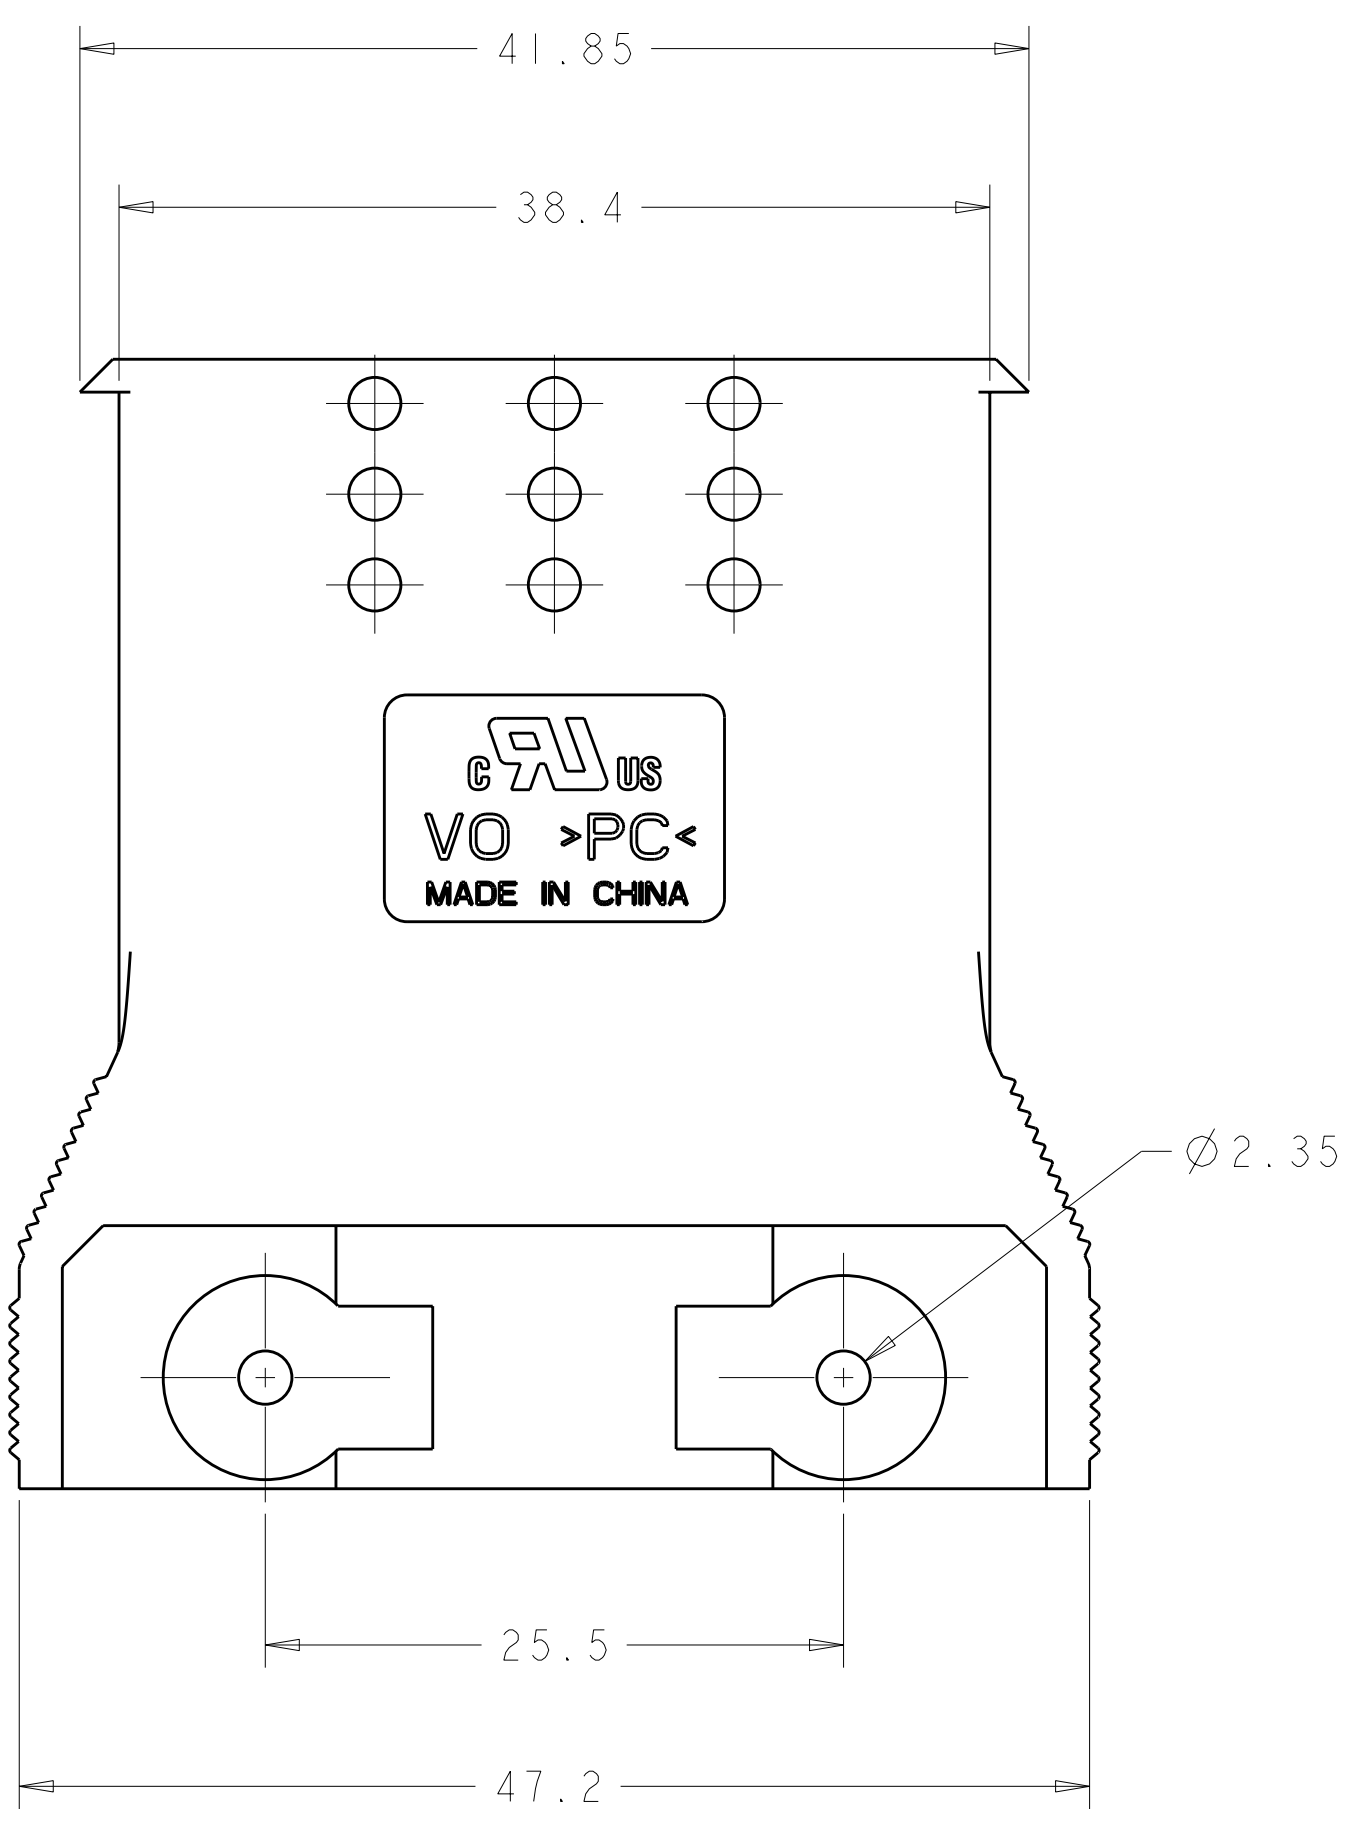

THIS DRAWING IS UNPUBLISHED. RELEASED FOR PUBLICATION
 ALL RIGHTS RESERVED.

LOC	DIST	REVISIONS			
FT	0	REV	DATE	BY	APPD
		B	03JUN2011	HMR	DY

- 1. MATERIAL: POLYCARBONATE 94-V0
- 2. COLOR: BLACK
- 3. TE OR TE CONNECTIVITY LOGO LOCATED APPROX IN THIS AREA.

1604082-1
 PART NUMBER

THIS DRAWING IS A CONTROLLED DOCUMENT.		DWN B. HAYMAKER	09JAN2002	 TE Connectivity
DIMENSIONS:		CHK K. KETELSLEGER	14MAR02	
mm	TOLERANCES UNLESS OTHERWISE SPECIFIED:	APVD K. KETELSLEGER	14MAR02	NAME HOUSING, 2X4 POWER SERIES PLUG WITHOUT LATCH
	0 PLC ±0.13 1 PLC ±0.13 2 PLC ±0.13 3 PLC ±0.13 4 PLC ±0.13 ANGLES ±°	PRODUCT SPEC	APPLICATION SPEC	SIZE CAGE CODE DRAWING NO
MATERIAL	FINISH	WEIGHT	CUSTOMER DRAWING	A100779C=1604082
			SCALE 3:1	SHEET 1 OF 1 REV B