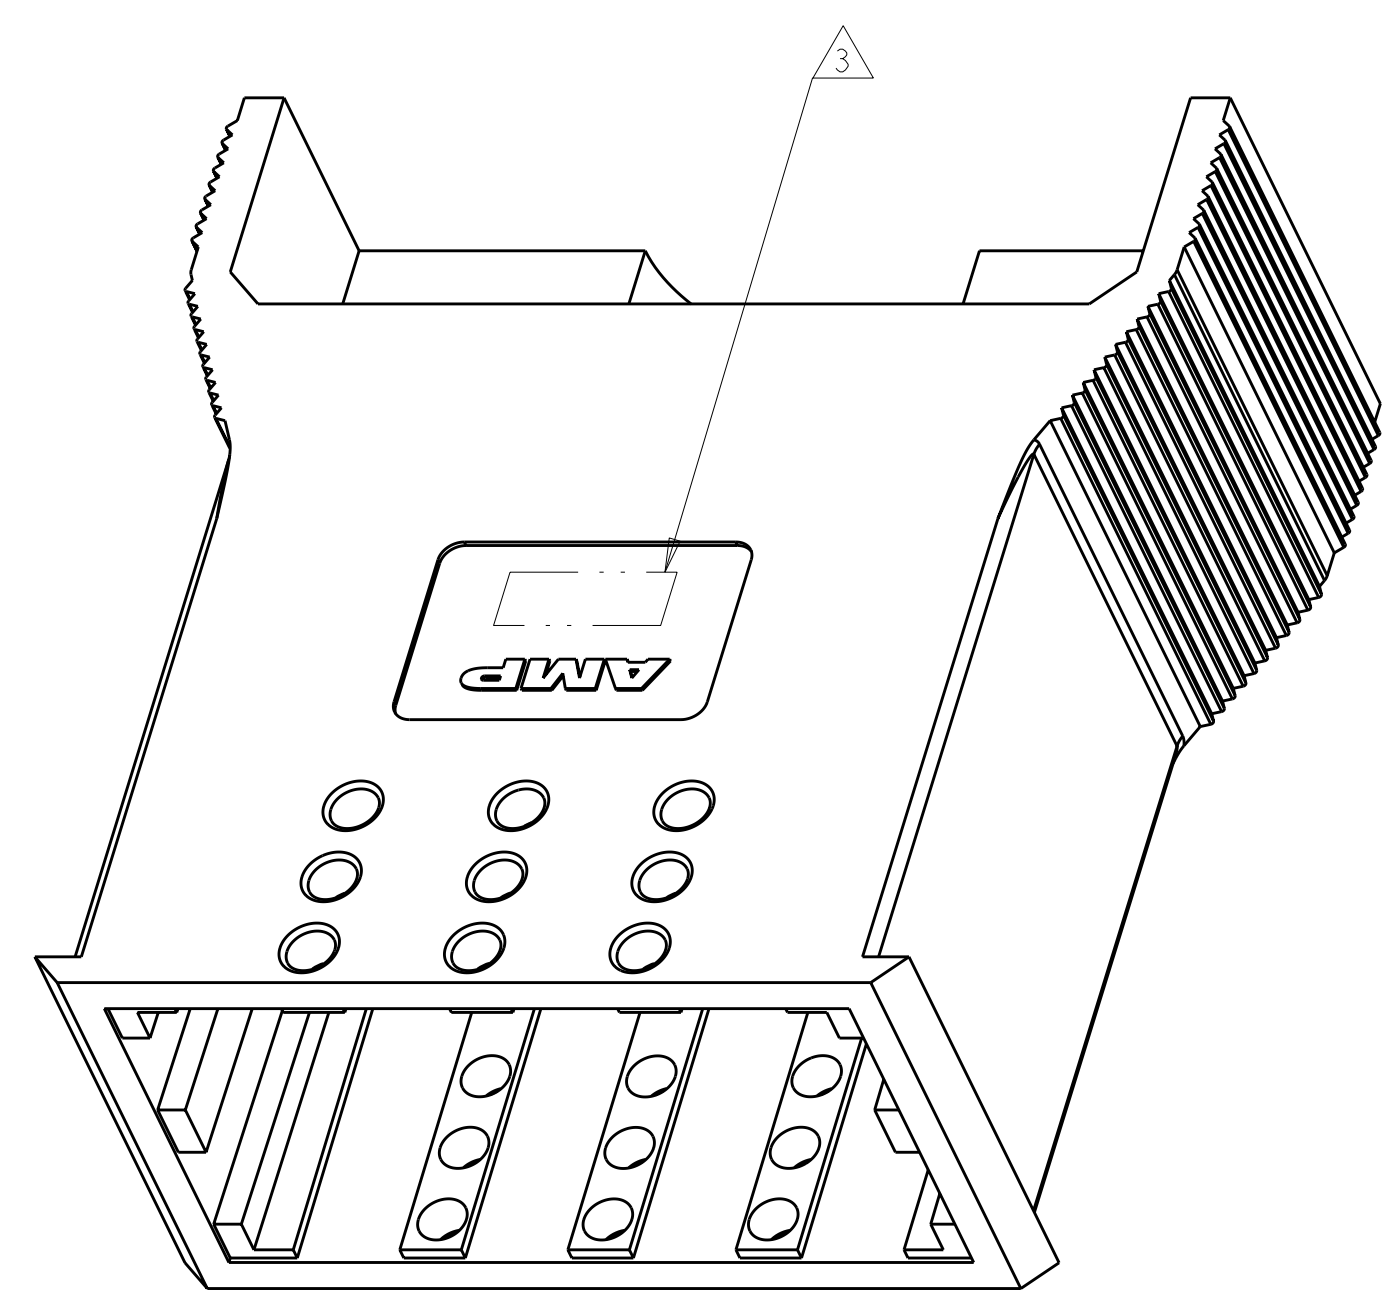

THIS DRAWING IS UNPUBLISHED. RELEASED FOR PUBLICATION
 ALL RIGHTS RESERVED.

LOC	DIST	REVISIONS			
FT	0	REV	DATE	BY	APPD
		B	03JUN2011	HMR	DY

- 1. MATERIAL: POLYCARBONATE 94-V0
- 2. COLOR: BLACK
- 3. TE OR TE CONNECTIVITY LOGO LOCATED APPROX IN THIS AREA.

1604082-1
 PART NUMBER

THIS DRAWING IS A CONTROLLED DOCUMENT.		DWN B. HAYMAKER	09JAN2002	 TE Connectivity
DIMENSIONS:		CHK K. KETELSLEGER	14MAR02	
mm	TOLERANCES UNLESS OTHERWISE SPECIFIED:	APVD K. KETELSLEGER	14MAR02	NAME HOUSING, 2X4 POWER SERIES PLUG WITHOUT LATCH
	0 PLC ±0.13 1 PLC ±0.13 2 PLC ±0.13 3 PLC ±0.13 4 PLC ±0.13 ANGLES ±°	PRODUCT SPEC	APPLICATION SPEC	SIZE CAGE CODE DRAWING NO
MATERIAL	FINISH	WEIGHT	CUSTOMER DRAWING	A100779C=1604082
			SCALE 3:1	SHEET 1 OF 1 REV B