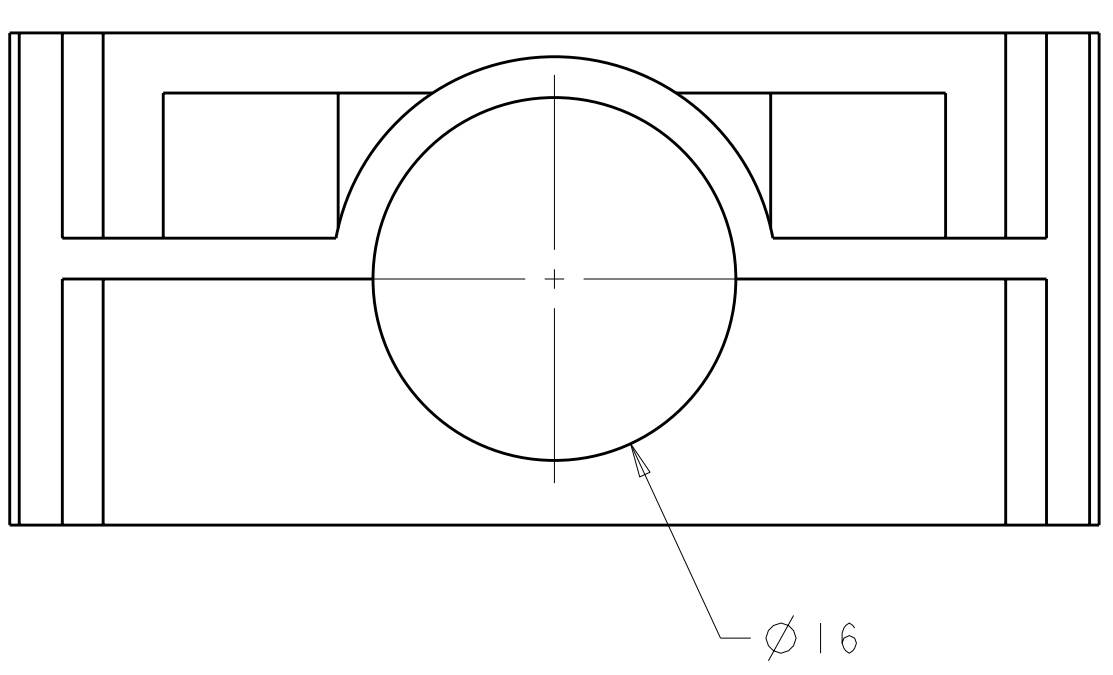

THIS DRAWING IS UNPUBLISHED. RELEASED FOR PUBLICATION
 ALL RIGHTS RESERVED.

LOC	DIST	REVISIONS			
FT	0	REV	DATE	BY	APPD
		B	03JUN2011	HMR	DY

- 1. MATERIAL: POLYCARBONATE 94-V0
- 2. COLOR: BLACK
- 3. TE OR TE CONNECTIVITY LOGO LOCATED APPROX IN THIS AREA.

1604082-1
 PART NUMBER

THIS DRAWING IS A CONTROLLED DOCUMENT.		DWN B. HAYMAKER	09JAN2002	 TE Connectivity
DIMENSIONS:		CHK K. KETELSLEGER	14MAR02	
mm	TOLERANCES UNLESS OTHERWISE SPECIFIED:	APVD K. KETELSLEGER	14MAR02	NAME HOUSING, 2X4 POWER SERIES PLUG WITHOUT LATCH
	0 PLC ±0.13 1 PLC ±0.13 2 PLC ±0.13 3 PLC ±0.13 4 PLC ±0.13 ANGLES ±°	PRODUCT SPEC	APPLICATION SPEC	SIZE CAGE CODE DRAWING NO
MATERIAL	FINISH	WEIGHT	CUSTOMER DRAWING	A100779C=1604082
			SCALE 3:1	SHEET 1 OF 1 REV B