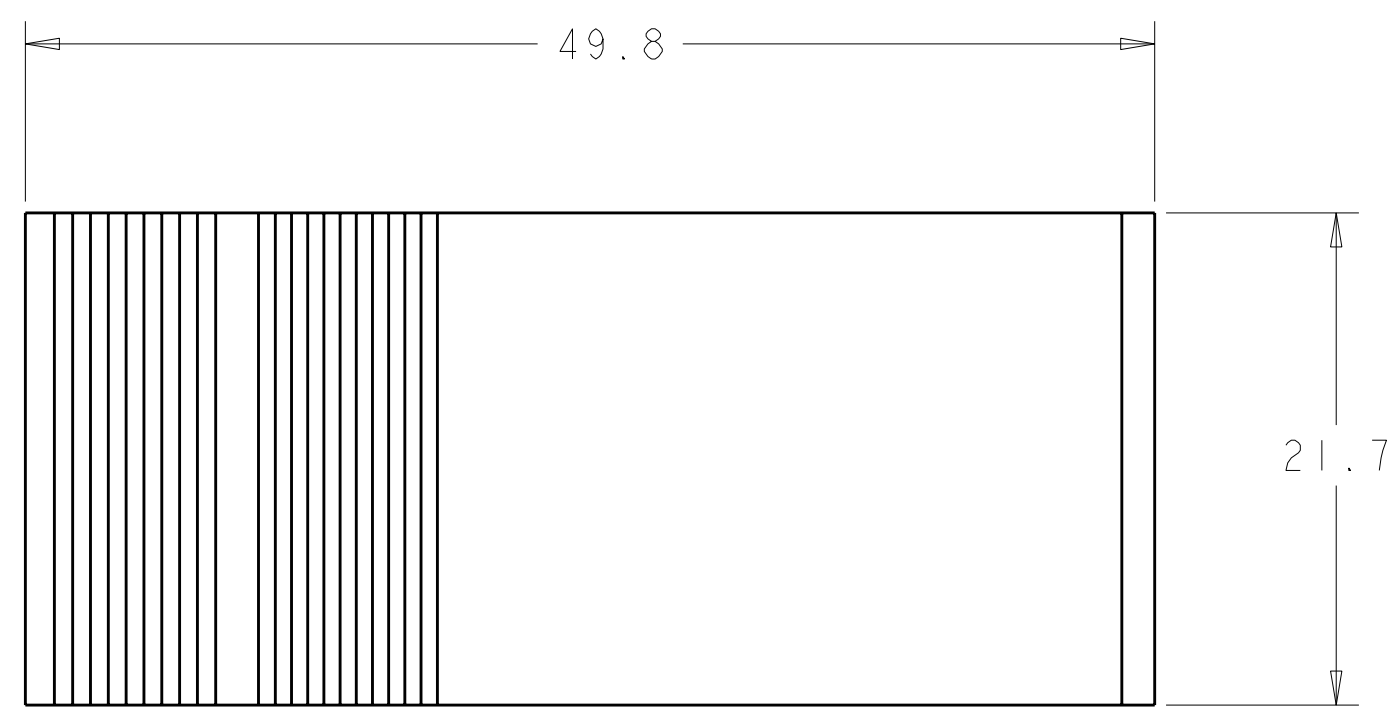

THIS DRAWING IS UNPUBLISHED. RELEASED FOR PUBLICATION
 ALL RIGHTS RESERVED.

LOC	DIST	REVISIONS			
FT	0	REV	DATE	BY	APPD
		B	03JUN2011	HMR	DY

- 1. MATERIAL: POLYCARBONATE 94-V0
- 2. COLOR: BLACK
- 3. TE OR TE CONNECTIVITY LOGO LOCATED APPROX IN THIS AREA.

1604082-1
 PART NUMBER

THIS DRAWING IS A CONTROLLED DOCUMENT.		DWN B. HAYMAKER	09JAN2002	 TE Connectivity
DIMENSIONS:		CHK K. KETELSLEGER	14MAR02	
mm	TOLERANCES UNLESS OTHERWISE SPECIFIED:	APVD K. KETELSLEGER	14MAR02	NAME HOUSING, 2X4 POWER SERIES PLUG WITHOUT LATCH
	0 PLC ±0.13 1 PLC ±0.13 2 PLC ±0.13 3 PLC ±0.13 4 PLC ±0.13 ANGLES ±°	PRODUCT SPEC	APPLICATION SPEC	SIZE CAGE CODE DRAWING NO
MATERIAL	FINISH	WEIGHT	CUSTOMER DRAWING	A100779C=1604082
			SCALE 3:1	SHEET 1 OF 1 REV B