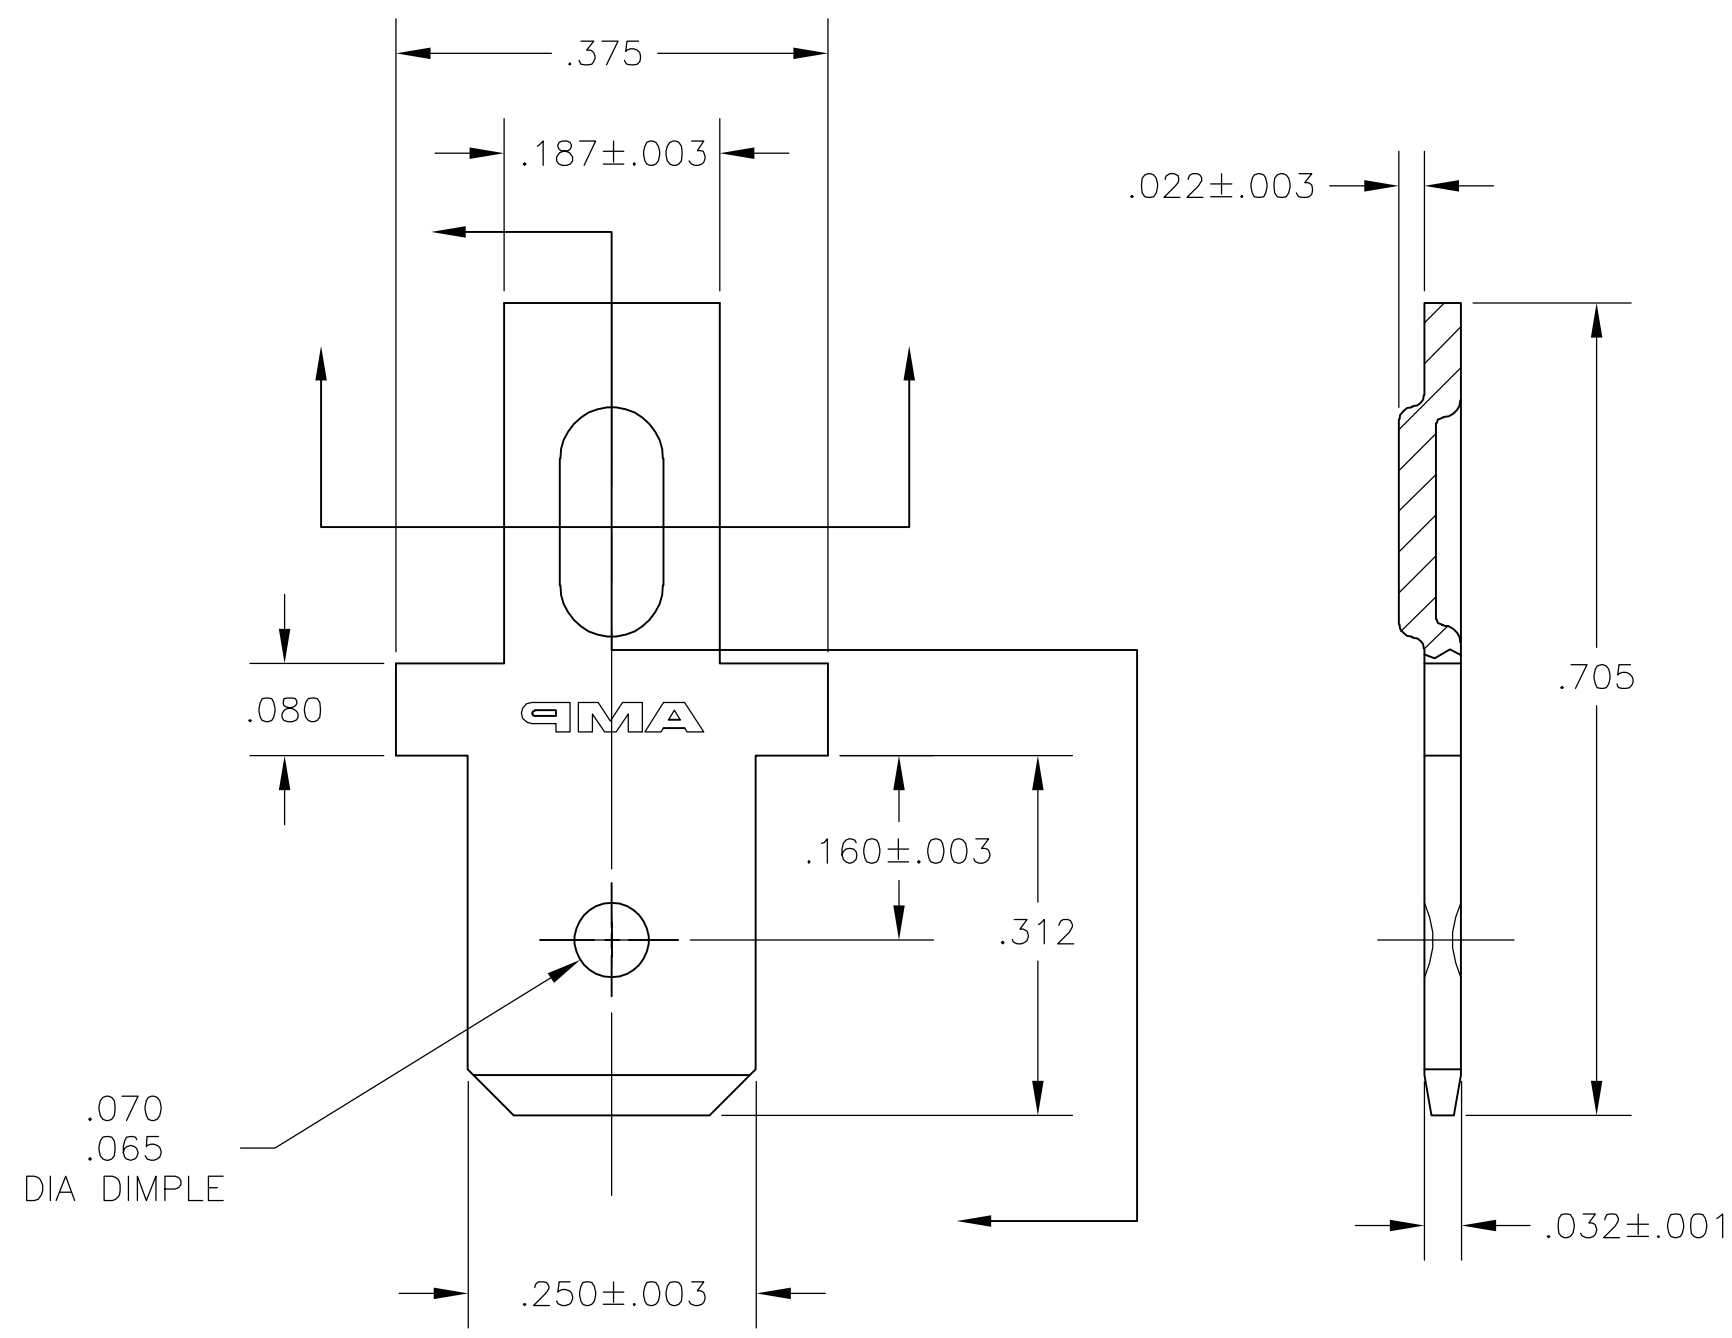

1 SUPPLIED IN LOOSE PIECE

△<sub>2</sub> .000150 MIN NICKEL PLATE OVER  
 .000050 MIN COPPER

1742389-1

PART NO

|   |  |                               |   |               |                    |  |              |                 |           |
|---|--|-------------------------------|---|---------------|--------------------|--|--------------|-----------------|-----------|
| THIS DRAWING IS A CONTROLLED DOCUMENT.  |  | DWN<br>jr_ruth<br>29NOV05     | Tyco Electronics Corporation<br>Harrisburg, PA 17105-3608 |               |                    |  |              |                 |           |
| DIMENSIONS:<br>INCHES   |  | CHK<br>K RANDOLPH<br>29NOV05  |   |               |                    | NAME<br>WELD TAB, FASTON,<br>.250 SERIES |              |                 |           |
| TOLERANCES UNLESS OTHERWISE SPECIFIED:  |  | APVD<br>K RANDOLPH<br>29NOV05 | PRODUCT SPEC  |               |                    |  |              |                 |           |
| 0 PLC ± -<br>1 PLC ± -<br>2 PLC ± -<br>3 PLC ± .010<br>4 PLC ± -<br>ANGLES ± 5° |  | APPLICATION SPEC              |   | RESTRICTED TO |                    |  |              |                 |           |
| MATERIAL<br>T2 CR STEEL   |  | FINISH<br>△ <sub>2</sub>      |   | SIZE<br>A3    | CAGE CODE<br>00779 | DRAWING NO<br>C-1742389                  | SCALE<br>6:1 | SHEET<br>1 OF 1 | REV<br>A1 |
| CUSTOMER DRAWING  |  |                               |   | SCALE<br>6:1  |                    | SHEET<br>1 OF 1                          |              | REV<br>A1       |           |