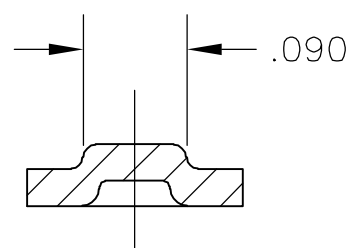

1 SUPPLIED IN LOOSE PIECE

△<sub>2</sub> .000150 MIN NICKEL PLATE OVER  
 .000050 MIN COPPER

1742389-1

PART NO

|   |  |                               |   |               |                    |  |              |                 |           |
|---|--|-------------------------------|---|---------------|--------------------|--|--------------|-----------------|-----------|
| THIS DRAWING IS A CONTROLLED DOCUMENT.  |  | DWN<br>jr_ruth<br>29NOV05     | Tyco Electronics Corporation<br>Harrisburg, PA 17105-3608 |               |                    |  |              |                 |           |
| DIMENSIONS:<br>INCHES   |  | CHK<br>K RANDOLPH<br>29NOV05  |   |               |                    | NAME<br>WELD TAB, FASTON,<br>.250 SERIES |              |                 |           |
| TOLERANCES UNLESS OTHERWISE SPECIFIED:  |  | APVD<br>K RANDOLPH<br>29NOV05 | PRODUCT SPEC  |               |                    |  |              |                 |           |
| 0 PLC ± -<br>1 PLC ± -<br>2 PLC ± -<br>3 PLC ± .010<br>4 PLC ± -<br>ANGLES ± 5° |  | APPLICATION SPEC              |   | RESTRICTED TO |                    |  |              |                 |           |
| MATERIAL<br>T2 CR STEEL   |  | FINISH<br>△ <sub>2</sub>      |   | SIZE<br>A3    | CAGE CODE<br>00779 | DRAWING NO<br>C-1742389                  | SCALE<br>6:1 | SHEET<br>1 OF 1 | REV<br>A1 |
| CUSTOMER DRAWING  |  |                               |   | SCALE<br>6:1  |                    | SHEET<br>1 OF 1                          |              | REV<br>A1       |           |