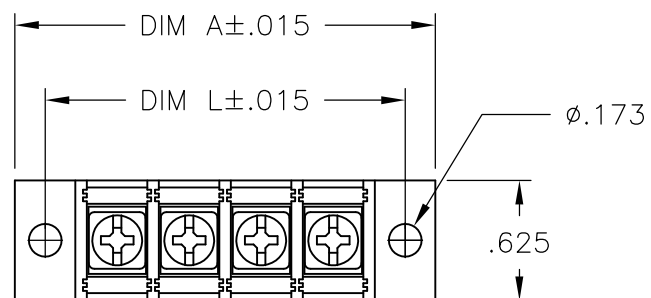

**MATERIAL:**  
 HOUSING: THERMOPLASTIC, UL94V-0, BLACK.  
 TERMINALS: BRIGHT TIN OVER COPPER ALLOY.  
 SCREWS: #6-32 STEEL, ZINC PLATING W/ CLEAR CHROMATE. (EXCEPT WHERE NOTED.)  
 PITCH (TERMINAL SPACING): .375"

**ELECTRICAL:**  
 RATED CURRENT UL/CSA:  
 CLASS C: 20A, 300V  
 CLASS D: 5A, 600V  
 WIRE RANGE: 12-22 AWG

**MECHANICAL:**  
 RECOMMENDED TORQUE: 7 IN-LB  
 OPERATING TEMP.: 105°C MAX

9.000	9.314	23	JC6-T308-23	4-1546701-2
8.625	8.939	22	JC6-T308-22	4-1546701-1
8.250	8.564	21	JC6-T308-21	4-1546701-0
7.875	8.189	20	JC6-T308-20	3-1546701-9
7.500	7.814	19	JC6-T308-19	3-1546701-8
7.125	7.439	18	JC6-T308-18	3-1546701-7
6.750	7.064	17	JC6-T308-17	3-1546701-6
6.375	6.689	16	JC6-T308-16	3-1546701-5
6.000	6.314	15	JC6-T308-15	3-1546701-4
5.625	5.939	14	JC6-T308-14	3-1546701-3
5.250	5.564	13	JC6-T308-13	3-1546701-2
4.875	5.189	12	JC6-T308-12	3-1546701-1
4.500	4.814	11	JC6-T308-11	3-1546701-0
4.125	4.439	10	JC6-T308-10	1437666-6
3.750	4.064	9	JC6-T308-09	1437666-5
3.375	3.689	8	JC6-T308-08	1437666-4
3.000	3.314	7	JC6-T308-07	2-1546701-9
2.625	2.939	6	JC6-T308-06	1437666-3
2.250	2.564	5	JC6-T308-05	1437666-2
1.875	2.189	4	JC6-T308-04	1437666-1
1.500	1.814	3	JC6-T308-03	9-1437665-9
1.125	1.439	2	JC6-T308-02	9-1437665-8
DIM. L	DIM. A	NO. OF POS.	CATALOG NUMBER	PART NO.

THIS DRAWING IS A CONTROLLED DOCUMENT.

DIMENSIONS: INCHES	TOLERANCES UNLESS OTHERWISE SPECIFIED:	DWN S SCHLEGEL 1/25/06	Tyco Electronics Corporation Harrisburg, PA 17105-3608
		CHK S YODER 1/25/06	
		APVD S YODER 1/25/06	NAME
		PRODUCT SPEC	JC6-T308-XX ASSEMBLY
		APPLICATION SPEC	
MATERIAL	FINISH	WEIGHT	SIZE CAGE CODE DRAWING NO RESTRICTED TO
-	-	-	A3 00779 C-9-1437665-8
CUSTOMER DRAWING			SCALE NTS SHEET 1 OF 1 REV B