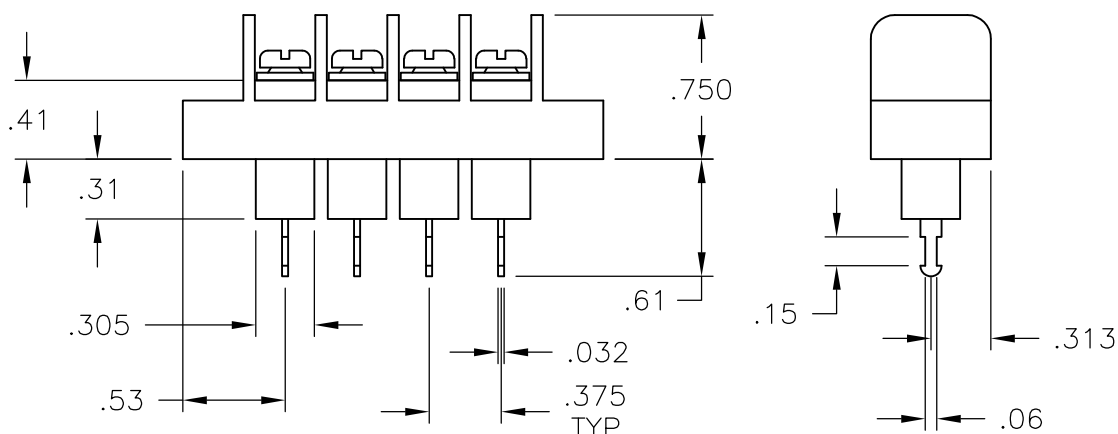

**MATERIAL:**  
 HOUSING: THERMOPLASTIC, UL94V-0, BLACK.  
 TERMINALS: BRIGHT TIN OVER COPPER ALLOY.  
 SCREWS: #6-32 STEEL, ZINC PLATING W/ CLEAR CHROMATE. (EXCEPT WHERE NOTED.)  
 PITCH (TERMINAL SPACING): .375"

**ELECTRICAL:**  
 RATED CURRENT UL/CSA:  
 CLASS C: 20A, 300V  
 CLASS D: 5A, 600V  
 WIRE RANGE: 12-22 AWG

**MECHANICAL:**  
 RECOMMENDED TORQUE: 7 IN-LB  
 OPERATING TEMP.: 105°C MAX

9.000	9.314	23	JC6-T308-23	4-1546701-2
8.625	8.939	22	JC6-T308-22	4-1546701-1
8.250	8.564	21	JC6-T308-21	4-1546701-0
7.875	8.189	20	JC6-T308-20	3-1546701-9
7.500	7.814	19	JC6-T308-19	3-1546701-8
7.125	7.439	18	JC6-T308-18	3-1546701-7
6.750	7.064	17	JC6-T308-17	3-1546701-6
6.375	6.689	16	JC6-T308-16	3-1546701-5
6.000	6.314	15	JC6-T308-15	3-1546701-4
5.625	5.939	14	JC6-T308-14	3-1546701-3
5.250	5.564	13	JC6-T308-13	3-1546701-2
4.875	5.189	12	JC6-T308-12	3-1546701-1
4.500	4.814	11	JC6-T308-11	3-1546701-0
4.125	4.439	10	JC6-T308-10	1437666-6
3.750	4.064	9	JC6-T308-09	1437666-5
3.375	3.689	8	JC6-T308-08	1437666-4
3.000	3.314	7	JC6-T308-07	2-1546701-9
2.625	2.939	6	JC6-T308-06	1437666-3
2.250	2.564	5	JC6-T308-05	1437666-2
1.875	2.189	4	JC6-T308-04	1437666-1
1.500	1.814	3	JC6-T308-03	9-1437665-9
1.125	1.439	2	JC6-T308-02	9-1437665-8
DIM. L	DIM. A	NO. OF POS.	CATALOG NUMBER	PART NO.

THIS DRAWING IS A CONTROLLED DOCUMENT.

DIMENSIONS: INCHES	TOLERANCES UNLESS OTHERWISE SPECIFIED:	DWN S SCHLEGEL 1/25/06	Tyco Electronics Corporation Harrisburg, PA 17105-3608
		CHK S YODER 1/25/06	
		APVD S YODER 1/25/06	NAME
		PRODUCT SPEC	JC6-T308-XX ASSEMBLY
		APPLICATION SPEC	
MATERIAL	FINISH	WEIGHT	SIZE CAGE CODE DRAWING NO RESTRICTED TO
-	-	-	A3 00779 C-9-1437665-8
CUSTOMER DRAWING			SCALE NTS SHEET 1 OF 1 REV B