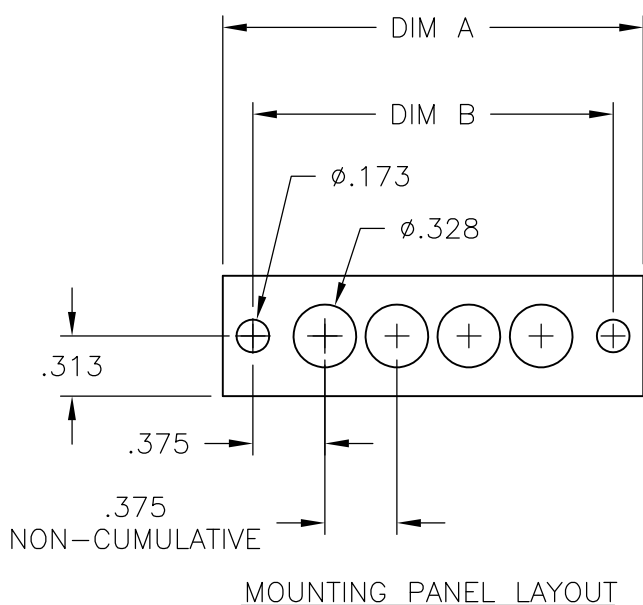

**MATERIAL:**  
 HOUSING: THERMOPLASTIC, UL94V-0, BLACK.  
 TERMINALS: BRIGHT TIN OVER COPPER ALLOY.  
 SCREWS: #6-32 STEEL, ZINC PLATING W/ CLEAR CHROMATE. (EXCEPT WHERE NOTED.)  
 PITCH (TERMINAL SPACING): .375"

**ELECTRICAL:**  
 RATED CURRENT UL/CSA:  
 CLASS C: 20A, 300V  
 CLASS D: 5A, 600V  
 WIRE RANGE: 12-22 AWG

**MECHANICAL:**  
 RECOMMENDED TORQUE: 7 IN-LB  
 OPERATING TEMP.: 105°C MAX

9.000	9.314	23	JC6-T308-23	4-1546701-2
8.625	8.939	22	JC6-T308-22	4-1546701-1
8.250	8.564	21	JC6-T308-21	4-1546701-0
7.875	8.189	20	JC6-T308-20	3-1546701-9
7.500	7.814	19	JC6-T308-19	3-1546701-8
7.125	7.439	18	JC6-T308-18	3-1546701-7
6.750	7.064	17	JC6-T308-17	3-1546701-6
6.375	6.689	16	JC6-T308-16	3-1546701-5
6.000	6.314	15	JC6-T308-15	3-1546701-4
5.625	5.939	14	JC6-T308-14	3-1546701-3
5.250	5.564	13	JC6-T308-13	3-1546701-2
4.875	5.189	12	JC6-T308-12	3-1546701-1
4.500	4.814	11	JC6-T308-11	3-1546701-0
4.125	4.439	10	JC6-T308-10	1437666-6
3.750	4.064	9	JC6-T308-09	1437666-5
3.375	3.689	8	JC6-T308-08	1437666-4
3.000	3.314	7	JC6-T308-07	2-1546701-9
2.625	2.939	6	JC6-T308-06	1437666-3
2.250	2.564	5	JC6-T308-05	1437666-2
1.875	2.189	4	JC6-T308-04	1437666-1
1.500	1.814	3	JC6-T308-03	9-1437665-9
1.125	1.439	2	JC6-T308-02	9-1437665-8
DIM. L	DIM. A	NO. OF POS.	CATALOG NUMBER	PART NO.