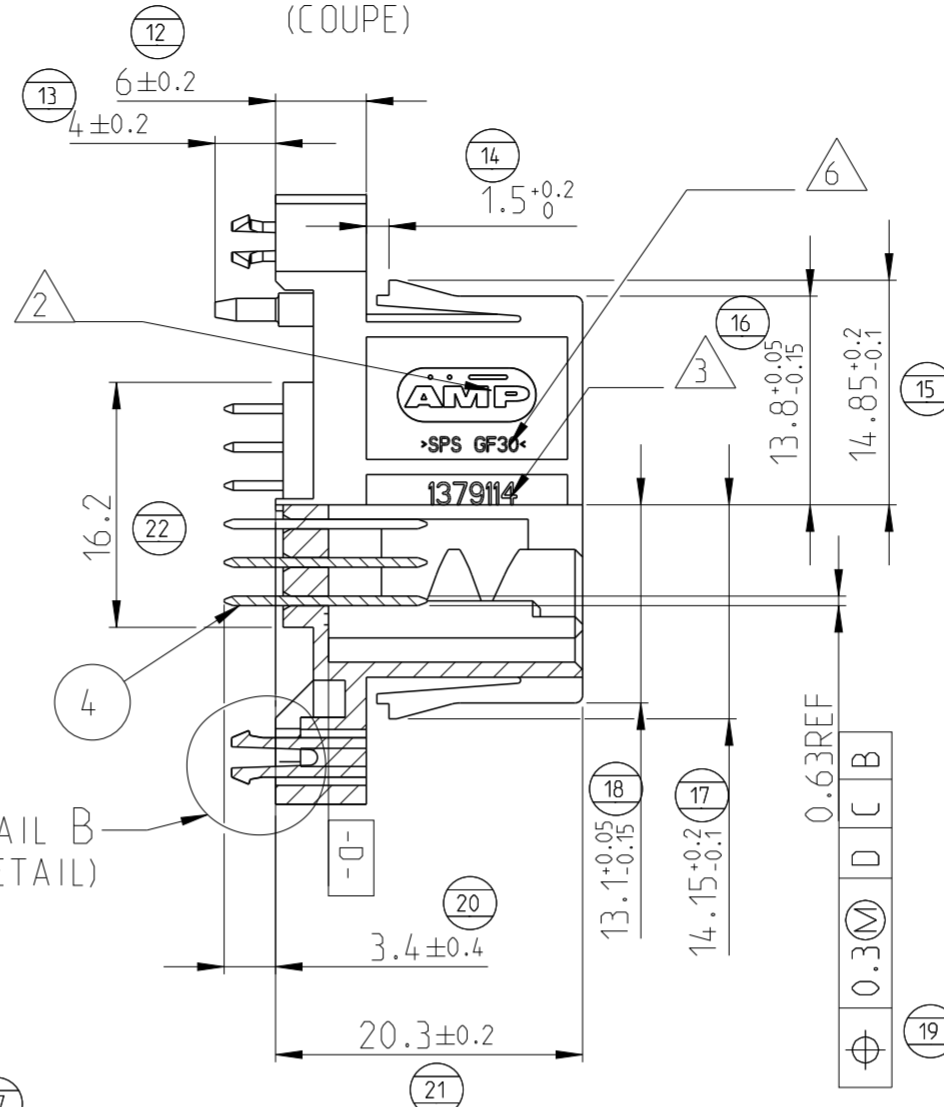

THIS DRAWING IS UNPUBLISHED. RELEASED FOR PUBLICATION  
 © COPYRIGHT 20 BY - ALL RIGHTS RESERVED.

RECOMMANDATION DECOUPE PANNEAU  
 RECOMMENDED PANEL CUTOUT

VUE DE DESSUS / VIEW FROM TOP

SEE DETAIL B  
 (VOIR DETAIL)

DETAIL B  
 SCALE 4:1  
 (EHELLE)

Ø3.55±0.1  
 Pincement admis  
 jusqu'à Ø3.20

SECTION A-A  
 (COUPE)

REVISIONS				
P	LTR	DESCRIPTION	DATE	APVD
A		ADD INFORMATION - UPDATED	03NOV2000	JL JLQ
B		CHANGE SPS MATERIAL	10OCT2001	SG JLQ
C		MODIFY MATERIAL TYPE IN TABLE	27FEB2009	SG JL
D		NEW P/N 1-1379114-1 FOR SPECIFIC PACKAGING	21JAN2015	NT.N JL

- 1 DATE CODE
- 2 TE LOGO  
LOGO DE TE
- 3 ASSY PART NUMBER  
REFERENCE DU PRODUIT ASSEMBLE
- 4 REVISION STATUS  
REVISION DU MOULE
- 5 CAVITY MARKING  
N° D'EMPREINTE DU MOULE
- 6 NO CONTRACTUAL MARKING  
MARQUAGE NON CONTRACTUEL
- 7 MATING PART :  
CONNECTORS PN 185341 AND 185343  
CONTRE PARTIE :  
CONNECTEURS REF 185341 AND 185343

THIS DRAWING IS A CONTROLLED DOCUMENT.

DIMENSIONS:  
 mm

MATERIAL

TOLERANCES UNLESS OTHERWISE SPECIFIED:  
 P-PLC ± -  
 F-PLC ± -  
 S-PLC ± 0.3  
 B-PLC ± -  
 H-PLC ± -  
 ANGLES ± 5°  
 FINISH SEE TABLE