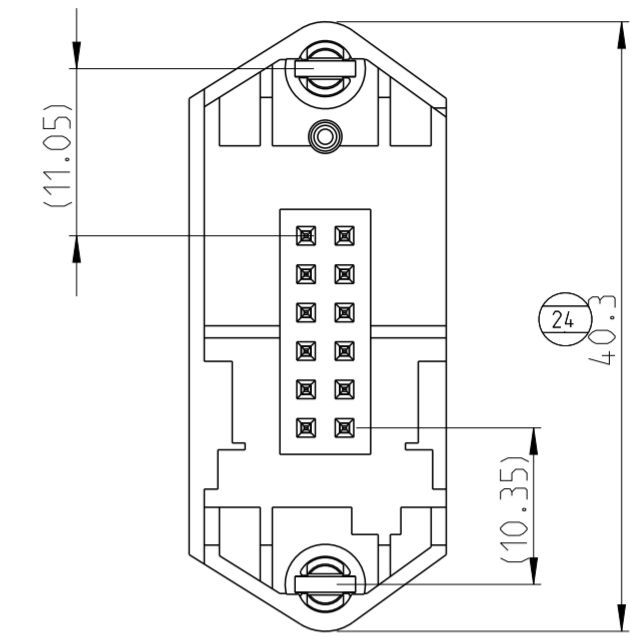

THIS DRAWING IS UNPUBLISHED. RELEASED FOR PUBLICATION  
 © COPYRIGHT 20 BY - ALL RIGHTS RESERVED.

RECOMMANDATION DECOUPE PANNEAU  
 RECOMMENDED PANEL CUTOUT

VUE DE DESSUS / VIEW FROM TOP

SEE DETAIL B  
 (VOIR DETAIL)

DETAIL B  
 SCALE 4:1  
 (EHELLE)

Ø3.55±0.1  
 Pincement admis  
 jusqu'à Ø3.20

SECTION A-A  
 (COUPE)

REVISIONS				
P	LTR	DESCRIPTION	DATE	APVD
A		ADD INFORMATION - UPDATED	03NOV2000	JL JLQ
B		CHANGE SPS MATERIAL	10OCT2001	SG JLQ
C		MODIFY MATERIAL TYPE IN TABLE	27FEB2009	SG JL
D		NEW P/N 1-1379114-1 FOR SPECIFIC PACKAGING	21JAN2015	NT.N JL

- 1 DATE CODE
- 2 TE LOGO  
LOGO DE TE
- 3 ASSY PART NUMBER  
REFERENCE DU PRODUIT ASSEMBLE
- 4 REVISION STATUS  
REVISION DU MOULE
- 5 CAVITY MARKING  
N° D'EMPREINTE DU MOULE
- 6 NO CONTRACTUAL MARKING  
MARQUAGE NON CONTRACTUEL
- 7 MATING PART :  
CONNECTORS PN 185341 AND 185343  
CONTRE PARTIE :  
CONNECTEURS REF 185341 AND 185343

THIS DRAWING IS A CONTROLLED DOCUMENT.

DIMENSIONS:  
 mm

MATERIAL

TOLERANCES UNLESS OTHERWISE SPECIFIED:  
 P-PLC ± -  
 F-PLC ± -  
 S-PLC ± 0.3  
 B-PLC ± -  
 H-PLC ± -  
 ANGLES ± 5°  
 FINISH SEE TABLE