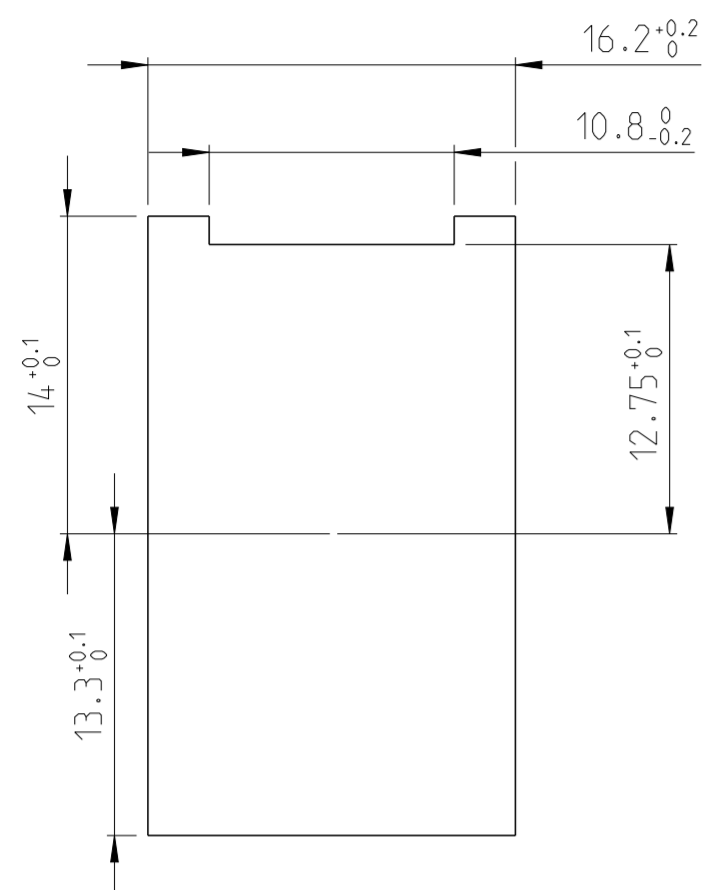

THIS DRAWING IS UNPUBLISHED. RELEASED FOR PUBLICATION
© COPYRIGHT 20 BY - ALL RIGHTS RESERVED.

RECOMMANDATION DECOUPE PANNEAU
RECOMMENDED PANEL CUTOUT

VUE DE DESSUS / VIEW FROM TOP