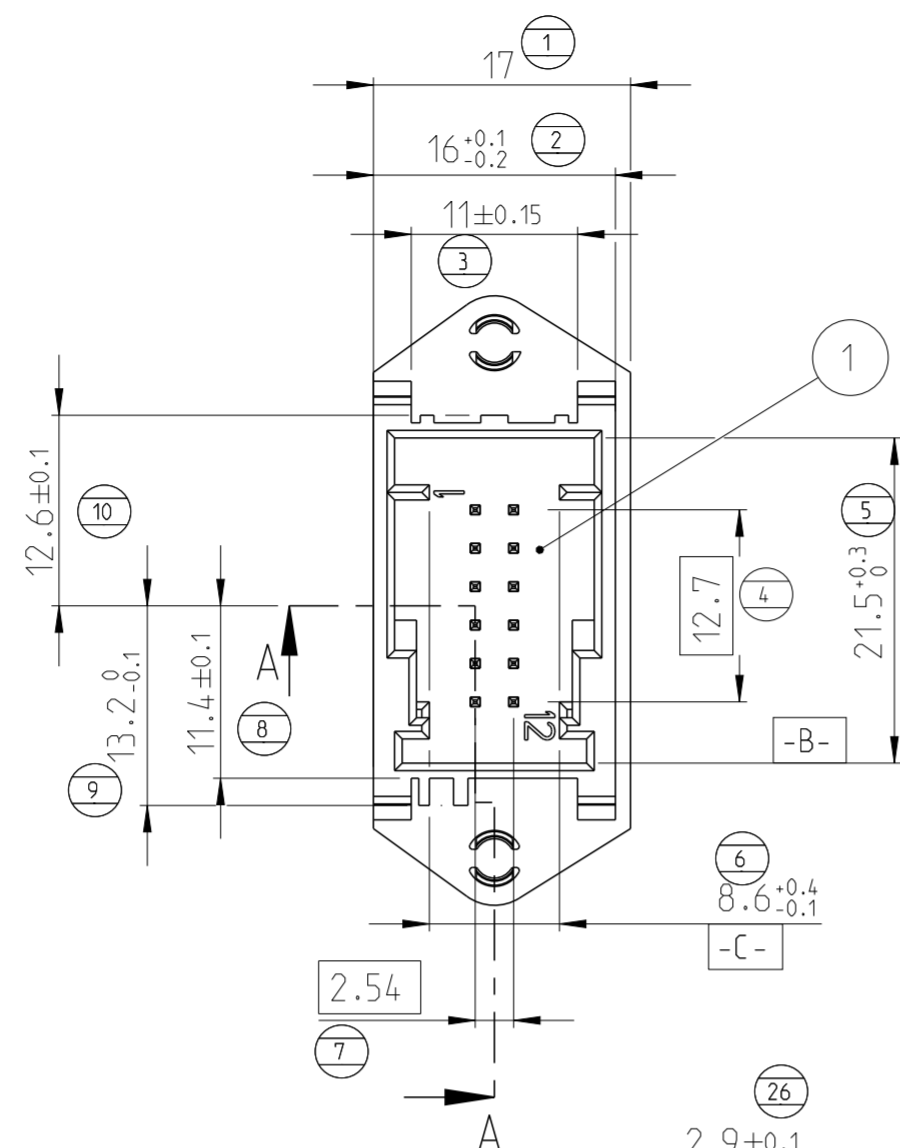

THIS DRAWING IS UNPUBLISHED. RELEASED FOR PUBLICATION  
 © COPYRIGHT 20 BY - ALL RIGHTS RESERVED.

RECOMMANDATION DECOUPE PANNEAU  
 RECOMMENDED PANEL CUTOUT

VUE DE DESSUS / VIEW FROM TOP

SEE DETAIL B  
 (VOIR DETAIL)

DETAIL B  
 SCALE 4:1  
 (EHELLE)

Ø3.55±0.1  
 Pincement admis  
 jusqu'à Ø3.20

SECTION A-A  
 (COUPE)

REVISIONS				
P	LTR	DESCRIPTION	DATE	APVD
A		ADD INFORMATION - UPDATED	03NOV2000	JL JLQ
B		CHANGE SPS MATERIAL	10OCT2001	SG JLQ
C		MODIFY MATERIAL TYPE IN TABLE	27FEB2009	SG JL
D		NEW P/N 1-1379114-1 FOR SPECIFIC PACKAGING	21JAN2015	NT.N JL

- 1 DATE CODE
- 2 TE LOGO  
LOGO DE TE
- 3 ASSY PART NUMBER  
REFERENCE DU PRODUIT ASSEMBLE
- 4 REVISION STATUS  
REVISION DU MOULE
- 5 CAVITY MARKING  
N° D'EMPREINTE DU MOULE
- 6 NO CONTRACTUAL MARKING  
MARQUAGE NON CONTRACTUEL
- 7 MATING PART :  
CONNECTORS PN 185341 AND 185343  
CONTRE PARTIE :  
CONNECTEURS REF 185341 AND 185343

THIS DRAWING IS A CONTROLLED DOCUMENT.

DIMENSIONS:  
 mm

MATERIAL

TOLERANCES UNLESS OTHERWISE SPECIFIED:  
 P-PLC ± -  
 F-PLC ± -  
 S-PLC ± 0.3  
 B-PLC ± -  
 H-PLC ± -  
 ANGLES ± 5°  
 FINISH SEE TABLE