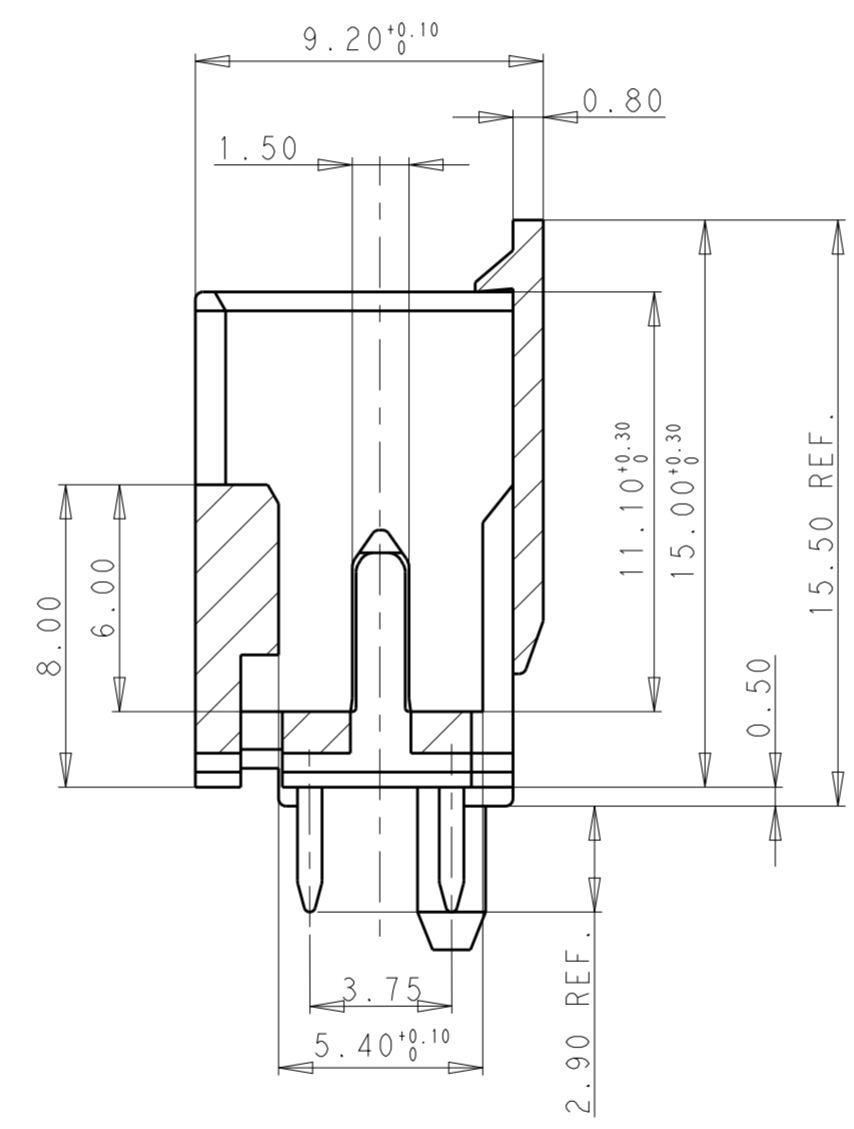

NOTE

- 1 MATERIAL: HOUSING, NYLON, UL94 V0, 750°C GWT NO FLAME COLOR NATURAL, CONTACT, COPPER ALLOY, 0.60MM THICK
- 2 FINISH: TIN PLATING OVER NICKEL UNDERPLATING
- 3 PCB LAYOUT AS SHOWN
- 4 PACKAGING: LOOSE PIECE OR TUBE. THE PART NUMBERS IN THIS DRAWING ARE WITH LOOSE PIECE PACKAGING. PLEASE CONTACT TE SALES REPRESENTATIVES FOR TUBE PACKAGING REQUIREMENT.

SECTION A-A

PCB LAYOUT-SOLDER SIDE

40.10	35.00	15
37.60	32.50	14
35.10	30.00	13
32.60	27.50	12
30.10	25.00	11
27.60	22.50	10
25.10	20.00	9
22.60	17.50	8
20.10	15.00	7
17.60	12.50	6
15.10	10.00	5
12.60	7.50	4
10.10	5.00	3
N	M	NO. OF POS.

THIS DRAWING IS A CONTROLLED DOCUMENT.

DIMENSIONS: mm	TOLERANCES UNLESS OTHERWISE SPECIFIED: 0 PLC ± 1 PLC ± 2 PLC ±0.2 3 PLC ± 4 PLC ± ANGLES ±1° FINISH	DWN MARK ZHU 18MAR2013	NAME STC TE Connectivity
		CHK DANIEL ZHANG 18MAR2013	
MATERIAL		APVD YUJHONG MAO 18MAR2013	RESTRICTED TO
		APPLICATION SPEC	SIZE A200779
		WEIGHT	CAGE CODE C-2232330
		CUSTOMER DRAWING	DRAWING NO NA
			SHEET 1 OF 3
			REV A