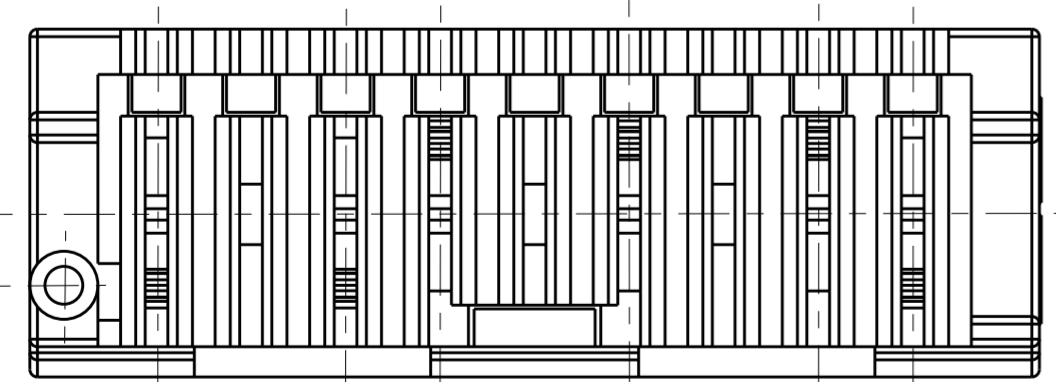

NOTE

- 1 MATERIAL: HOUSING, NYLON, UL94 V0, 750°C GWT NO FLAME COLOR NATURAL, CONTACT, COPPER ALLOY, 0.60MM THICK
- 2 FINISH: TIN PLATING OVER NICKEL UNDERPLATING
- 3 PCB LAYOUT AS SHOWN
- 4 PACKAGING: LOOSE PIECE OR TUBE. THE PART NUMBERS IN THIS DRAWING ARE WITH LOOSE PIECE PACKAGING. PLEASE CONTACT TE SALES REPRESENTATIVES FOR TUBE PACKAGING REQUIREMENT.

SECTION A-A

PCB LAYOUT-SOLDER SIDE

40.10	35.00	15
37.60	32.50	14
35.10	30.00	13
32.60	27.50	12
30.10	25.00	11
27.60	22.50	10
25.10	20.00	9
22.60	17.50	8
20.10	15.00	7
17.60	12.50	6
15.10	10.00	5
12.60	7.50	4
10.10	5.00	3
N	M	NO. OF POS.