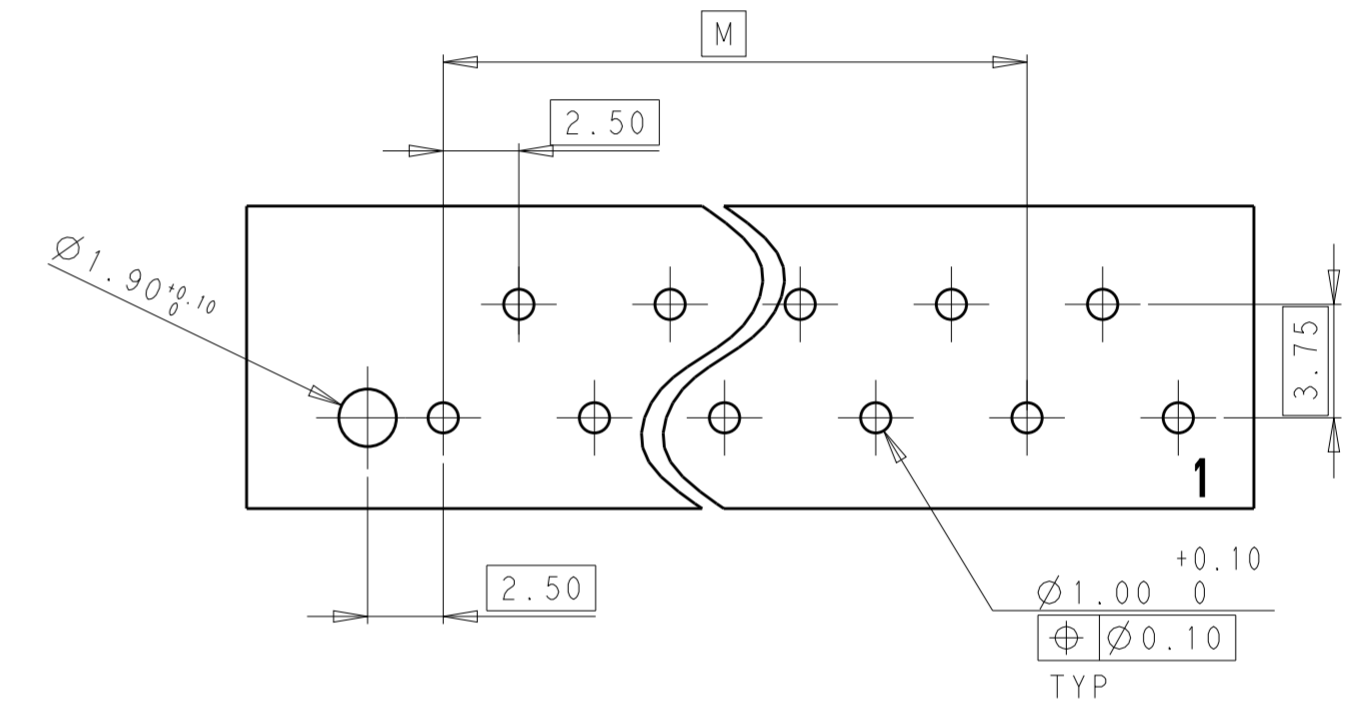

NOTE

- 1 MATERIAL: HOUSING, NYLON, UL94 V0, 750°C GWT NO FLAME COLOR NATURAL, CONTACT, COPPER ALLOY, 0.60MM THICK
- 2 FINISH: TIN PLATING OVER NICKEL UNDERPLATING
- 3 PCB LAYOUT AS SHOWN
- 4 PACKAGING: LOOSE PIECE OR TUBE. THE PART NUMBERS IN THIS DRAWING ARE WITH LOOSE PIECE PACKAGING. PLEASE CONTACT TE SALES REPRESENTATIVES FOR TUBE PACKAGING REQUIREMENT.

SECTION A-A

PCB LAYOUT-SOLDER SIDE

40.10	35.00	15
37.60	32.50	14
35.10	30.00	13
32.60	27.50	12
30.10	25.00	11
27.60	22.50	10
25.10	20.00	9
22.60	17.50	8
20.10	15.00	7
17.60	12.50	6
15.10	10.00	5
12.60	7.50	4
10.10	5.00	3
N	M	NO. OF POS.