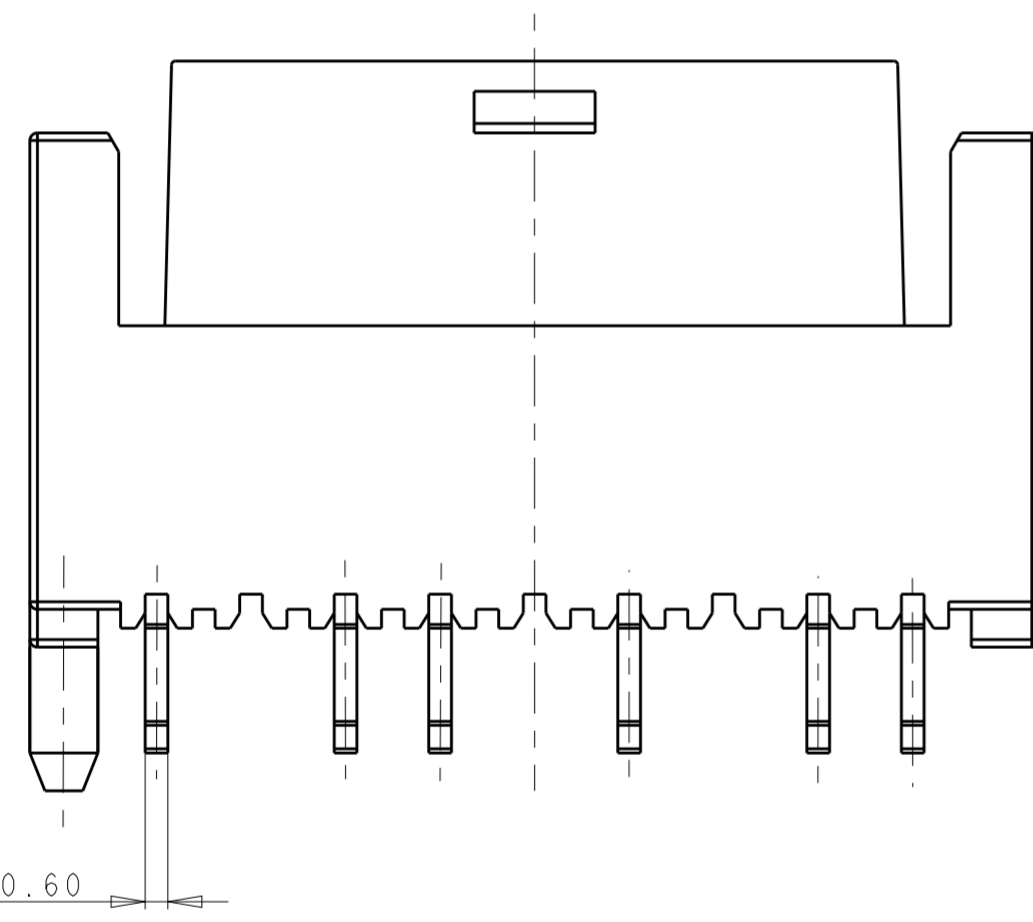

NOTE

- 1 MATERIAL: HOUSING, NYLON, UL94 V0, 750°C GWT NO FLAME COLOR NATURAL, CONTACT, COPPER ALLOY, 0.60MM THICK
- 2 FINISH: TIN PLATING OVER NICKEL UNDERPLATING
- 3 PCB LAYOUT AS SHOWN
- 4 PACKAGING: LOOSE PIECE OR TUBE. THE PART NUMBERS IN THIS DRAWING ARE WITH LOOSE PIECE PACKAGING. PLEASE CONTACT TE SALES REPRESENTATIVES FOR TUBE PACKAGING REQUIREMENT.

SECTION A-A

PCB LAYOUT-SOLDER SIDE

40.10	35.00	15
37.60	32.50	14
35.10	30.00	13
32.60	27.50	12
30.10	25.00	11
27.60	22.50	10
25.10	20.00	9
22.60	17.50	8
20.10	15.00	7
17.60	12.50	6
15.10	10.00	5
12.60	7.50	4
10.10	5.00	3
N	M	NO. OF POS.

THIS DRAWING IS A CONTROLLED DOCUMENT.

DIMENSIONS: mm	TOLERANCES UNLESS OTHERWISE SPECIFIED: 0 PLC ± 1 PLC ± 2 PLC ±0.2 3 PLC ± 4 PLC ± ANGLES ±1° FINISH	DWN MARK ZHU 18MAR2013	NAME STC TE Connectivity
		CHK DANIEL ZHANG 18MAR2013	
MATERIAL		APVD YUJHONG MAO 18MAR2013	RESTRICTED TO
		APPLICATION SPEC	SIZE A200779
		WEIGHT	CAGE CODE C-2232330
		CUSTOMER DRAWING	DRAWING NO NA
			SHEET 1 OF 3
			REV A

THIS DRAWING IS A CONTROLLED DOCUMENT.		DWN MARK ZHU 18MAR2013	 TE Connectivity
DIMENSIONS: mm		CHK ZHANG DANIEL 18MAR2013	
		APVD YUJHONG MAO 18MAR2013	
TOLERANCES UNLESS OTHERWISE SPECIFIED:		PRODUCT SPEC	NAME RAST 2.5 TAB HEADER ASSY TH, VERTICAL, EXTERNAL LOCKING SELECTIVE
0 PLC ±	1 PLC ±	APPLICATION SPEC	SIZE A200779
2 PLC ±	3 PLC ±	WEIGHT	CAGE CODE C-2232330
4 PLC ±	ANGLES ±	CUSTOMER DRAWING	DRAWING NO -
FINISH		SCALE 4:1	RESTRICTED TO -
		SHEET 3 OF 3	REV A