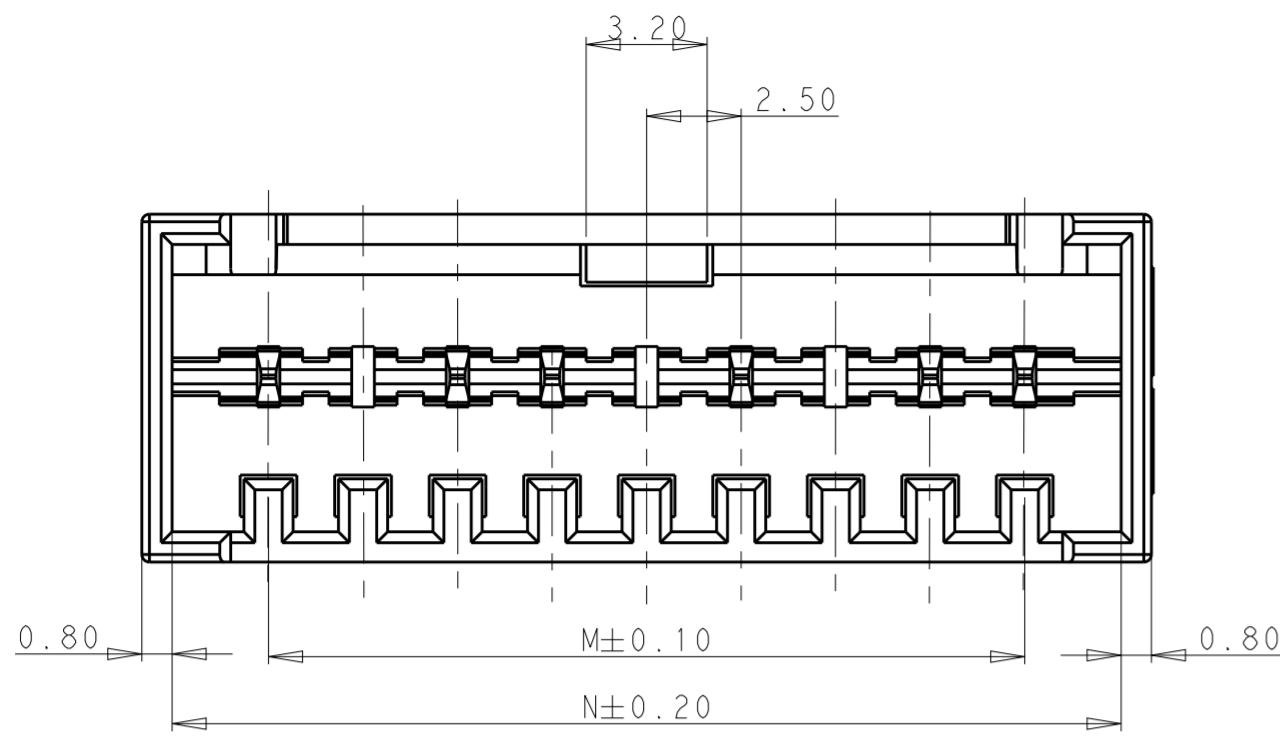

THIS DRAWING IS UNPUBLISHED. RELEASED FOR PUBLICATION 20
© COPYRIGHT 20 BY - ALL RIGHTS RESERVED.

LOC		DIST		REVISIONS			
P	LTR	DESCRIPTION	DATE	DWN	APVD		
A		FIRST RELEASE	18MAR2013	MZ	YHM		

NOTE

1. 1 MATERIAL: HOUSING, NYLON, UL94 V0, 750°C GWT NO FLAME COLOR NATURAL, CONTACT, COPPER ALLOY, 0.60MM THICK
2. 2 FINISH: TIN PLATING OVER NICKEL UNDERPLATING
3. 3 PCB LAYOUT AS SHOWN
4. 4 PACKAGING: LOOSE PIECE OR TUBE. THE PART NUMBERS IN THIS DRAWING ARE WITH LOOSE PIECE PACKAGING. PLEASE CONTACT TE SALES REPRESENTATIVES FOR TUBE PACKAGING REQUIREMENT.