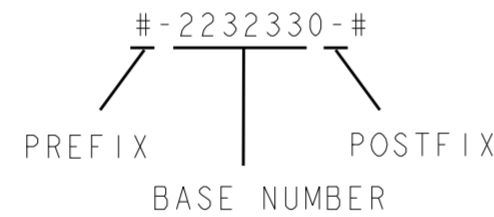

LOC		DIST		REVISIONS			
P	LTR	DESCRIPTION	DATE	DWN	APVD		
-	-	SEE SHEET 1	-	-	-		

FOR ANY KEYING CONFIGURATION, THERE ARE EIGHT COLORS AVAILABLE, BESIDES THE NATURAL COLOR, THERE ARE OTHER SEVEN COLORS, INCLUDE: YELLOW, BLUE, GREY, PURPLE, RED, GREEN, BLACK. THE WHITE VERSION IS PRELIMINARY. THE P/N OF THE COLOR CONNECTOR ARE BASED ON THE NATURAL CONNECTOR, THE PREFIX AND POSTFIX ARE THE SAME FOR THE SAME KEYING CONFIGURATION, BUT THE BASE NUMBERS ARE DIFFERENT ACCORDING TO DIFFERENT COLOR. THE FOLLOWING SHOWS WHAT'S THE P/N FOR COLOR CONNECTOR

COLOR	PART NUMBER OF THE CONNECTOR				COMMENTS
	WITH TIN PLATING CONTACT		WITH AG PLATING CONTACT		
NATURAL	#-2232330-#	#-2232367-#	#-2232384-#	#-2232385-#	THE DETAIL P/N FOR DIFFERENT KEYING SEE SHEET 1 & 2
RED	#-2232368-#	#-2232369-#	#-2232386-#	#-2232387-#	THE PREFIX AND POSTFIX ARE THE SAME WITH THE P/N OF THE NATURAL CONNECTOR FOR THE SAME KEYING CONFIGURATION, JUST THE BASE NUMBERS ARE DIFFERENT BASED ON DIFFERENT COLOR. # CAN BE THE NUMBER FROM 0 TO 9.
BLUE	#-2232370-#	#-2232371-#	#-2232388-#	#-2232389-#	
YELLOW	#-2232372-#	#-2232373-#	#-2232390-#	#-2232391-#	
BALCK	#-2232374-#	#-2232375-#	#-2232392-#	#-2232393-#	
GREY	#-2232376-#	#-2232377-#	#-2232394-#	#-2232395-#	
GREEN	#-2232378-#	#-2232379-#	#-2232396-#	#-2232397-#	
PURPLE	#-2232380-#	#-2232381-#	#-2232398-#	#-2232399-#	
WHITE	#-2232382-#	#-2232383-#	#-2232400-#	#-2232401-#	

THIS DRAWING IS A CONTROLLED DOCUMENT.		DWN MARK ZHU 18MAR2013	TE Connectivity
DIMENSIONS: mm		CHK ZHANG DANIEL 18MAR2013	
		APVD YUJHONG MAO 18MAR2013	
TOLERANCES UNLESS OTHERWISE SPECIFIED:		PRODUCT SPEC	NAME RAST 2.5 TAB HEADER ASSY TH, VERTICAL, EXTERNAL LOCKING SELECTIVE
0 PLC ±	1 PLC ±	APPLICATION SPEC	SIZE A200779
2 PLC ±	3 PLC ±	WEIGHT	CAGE CODE C-2232330
4 PLC ±	ANGLES ±	CUSTOMER DRAWING	DRAWING NO -
FINISH		SCALE 4:1	RESTRICTED TO -
		SHEET 3 OF 3	REV A