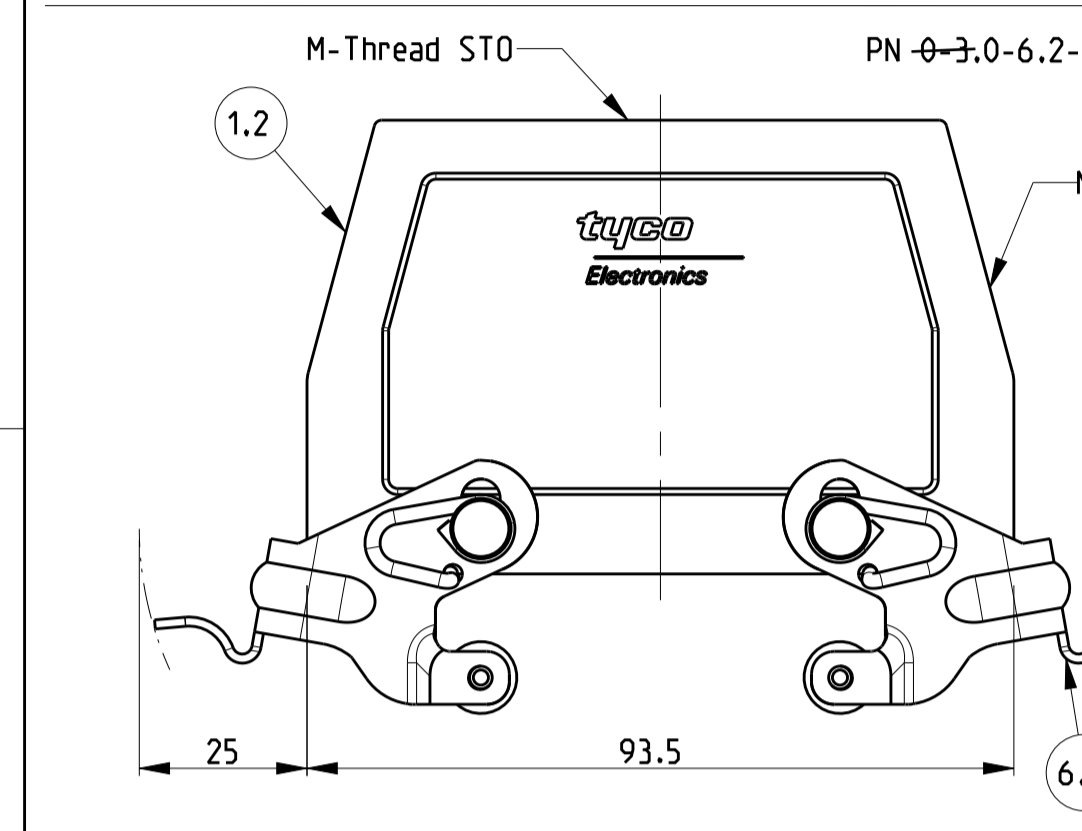

REVISIONS				
P	LTR	DESCRIPTION	DATE	DWN APVD
B4		ECR-15-016632	28NOV2016	GCM MKO
B5		REVISED PER ECR-16-016780	28JAN2018	SRG MKO
B6		ECR-17-014013	26MAR18	SG MKO

NOTES
 1 Surface:- Powder varnish grey
 -Aluminium oxide-Varnish black
 -Chromital TCP passivation-varnish black
 2 Varnish on the inside not necessary
 3 Packaging
 Packaging quantity 5 piece in a box
 4 Special Packaging