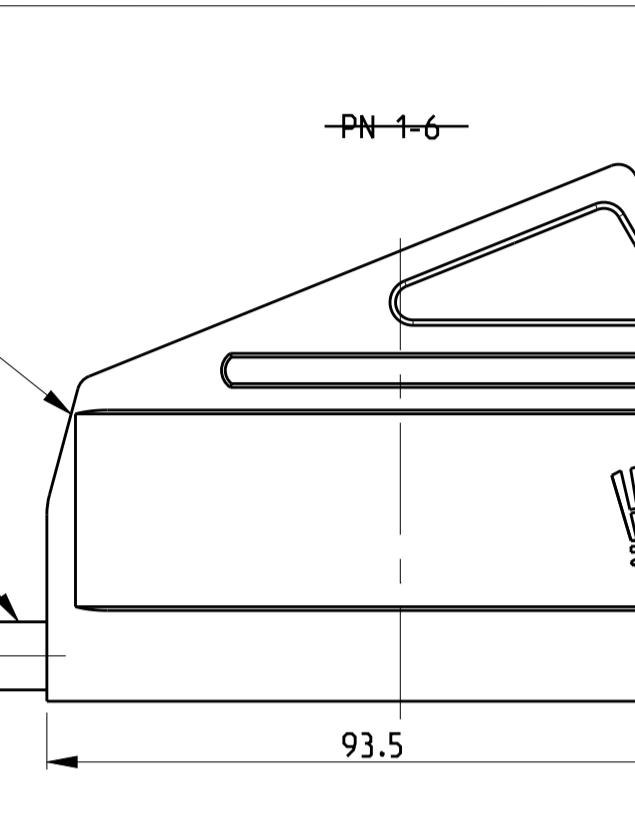

REVISIONS				
P	LTR	DESCRIPTION	DATE	DWN APVD
B4		ECR-15-016632	28NOV2016	GCM MKO
B5		REVISED PER ECR-16-016780	28JAN2018	SRG MKO
B6		ECR-17-014013	26MAR18	SG MKO

NOTES
 1 Surface:- Powder varnish grey
 -Aluminium oxide-Varnish black
 -Chromital TCP passivation-varnish black
 2 Varnish on the inside not necessary
 3 Packaging
 Packaging quantity 5 piece in a box
 4 Special Packaging