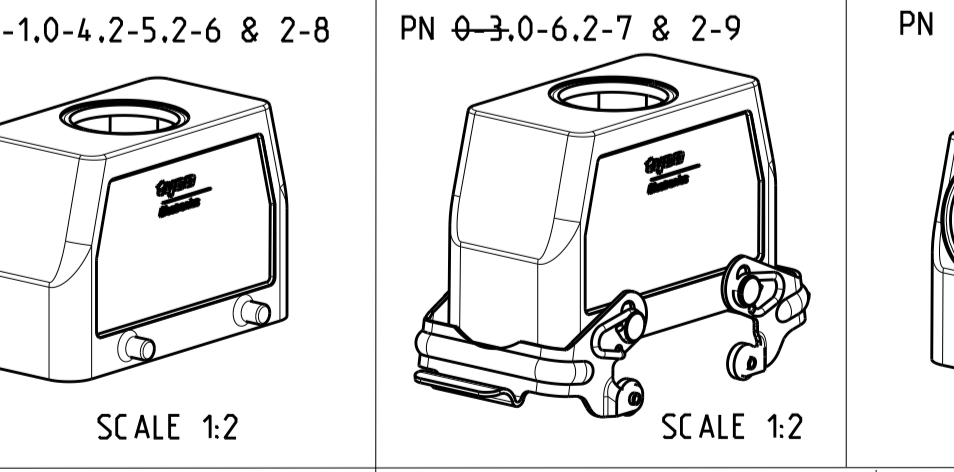

REVISIONS				
P	LTR	DESCRIPTION	DATE	DWN APVD
B4		ECR-15-016632	28NOV2016	GCM MKO
B5		REVISED PER ECR-16-016780	28JAN2018	SRG MKO
B6		ECR-17-014013	26MAR18	SG MKO

NOTES
 1 Surface:- Powder varnish grey
 -Aluminium oxide-Varnish black
 -Chromital TCP passivation-varnish black
 2 Varnish on the inside not necessary
 3 Packaging
 Packaging quantity 5 piece in a box
 4 Special Packaging

ITEM NO	DESCRIPTION	MATERIAL	SURFACE	COLOR	ITEM NO	NOTES
17	HB Hood	Aluminium		Grey	17	5
16	HB-EMV Hood	Aluminium	SEE NOTE 1	Black	16	
15	HB Hood	Aluminium		Grey	15	
14	HB Hood	Aluminium		Fire red, RAL 3000	14	
13	HB-EMV Hood	Aluminium	SEE NOTE 1	Black	13	
12	ZB-Clip bolt	Stainless steel	Blank	With out varnish	12	
11	ZB-Clip bolt	Steel	Zinc plated	Blue	11	
10	LB-Clip bolt	Stainless steel	Blank		10	
9	LB-Clip bolt	Steel	Zinc plated	Blue	9	
8	LB-Side clip	Steel	Zinc plated	Blue	8	
7	VS-Locking Clip	Stainless steel	Blank		7	
6	VS-Locking Clip	Steel	Zinc plated	Blue	6	
5	VS-Clip bolt	Stainless steel	Blank		5	
4	HB-K Hood	Aluminium	Aluminium oxide	Black	4	
3	HB Hood	Aluminium		Grey	3	
2	HB-K Hood	Aluminium	Aluminium oxide	Black	2	
1	HB Hood	Aluminium		Grey	1	