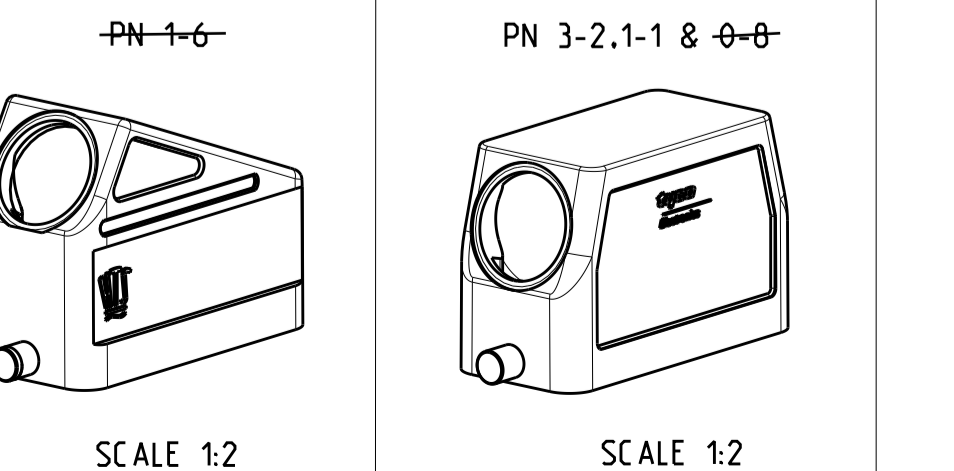

REVISIONS				
P	LTR	DESCRIPTION	DATE	DWN APVD
B4		ECR-15-016632	28NOV2016	GCM MKO
B5		REVISED PER ECR-16-016780	28JAN2018	SRG MKO
B6		ECR-17-014013	26MAR18	SG MKO

NOTES
 1 Surface:- Powder varnish grey
 -Aluminium oxide-Varnish black
 -Chromital TCP passivation-varnish black
 2 Varnish on the inside not necessary
 3 Packaging
 Packaging quantity 5 piece in a box
 4 Special Packaging

ITEM NO	DESCRIPTION	MATERIAL	SURFACE	COLOR	ITEM NO	NOTES
17	HB Hood	Aluminium		Grey	17	5
16	HB-EMV Hood	Aluminium	SEE NOTE 1	Black	16	
15	HB Hood	Aluminium		Grey	15	
14	HB Hood	Aluminium		Fire red, RAL 3000	14	
13	HB-EMV Hood	Aluminium	SEE NOTE 1	Black	13	
12	ZB-Clip bolt	Stainless steel	Blank	With out varnish	12	
11	ZB-Clip bolt	Steel	Zinc plated	Blue	11	
10	LB-Clip bolt	Stainless steel	Blank		10	
9	LB-Clip bolt	Steel	Zinc plated	Blue	9	
8	LB-Side clip	Steel	Zinc plated	Blue	8	
7	VS-Locking Clip	Stainless steel	Blank		7	
6	VS-Locking Clip	Steel	Zinc plated	Blue	6	
5	VS-Clip bolt	Stainless steel	Blank		5	
4	HB-K Hood	Aluminium	Aluminium oxide	Black	4	
3	HB Hood	Aluminium		Grey	3	
2	HB-K Hood	Aluminium	Aluminium oxide	Black	2	
1	HB Hood	Aluminium		Grey	1	