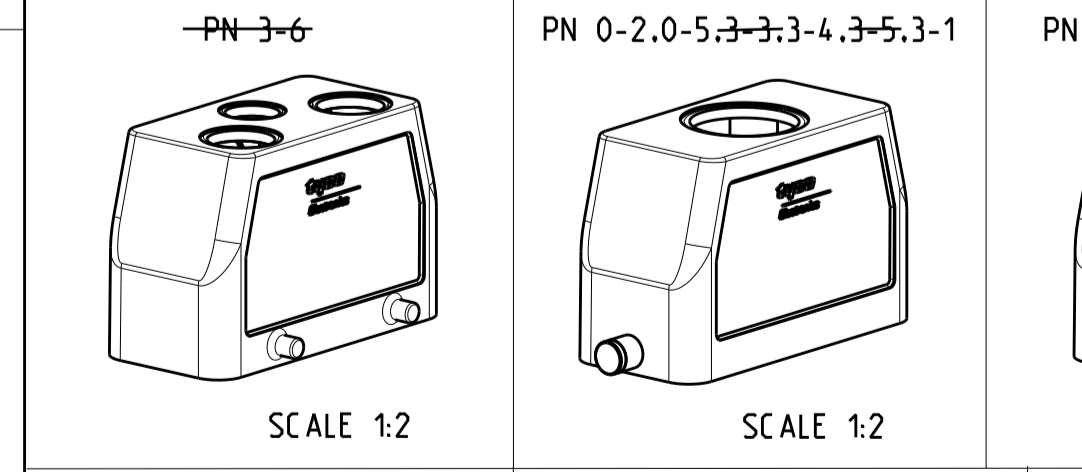

REVISIONS				
P	LTR	DESCRIPTION	DATE	DWN APVD
B4		ECR-15-016632	28NOV2016	GCM MKO
B5		REVISED PER ECR-16-016780	28JAN2018	SRG MKO
B6		ECR-17-014013	26MAR18	SG MKO

NOTES
 1 Surface:- Powder varnish grey
 -Aluminium oxide-Varnish black
 -Chromital TCP passivation-varnish black
 2 Varnish on the inside not necessary
 3 Packaging
 Packaging quantity 5 piece in a box
 4 Special Packaging

ITEM NO	DESCRIPTION	MATERIAL	SURFACE	COLOR	ITEM NO	NOTES
17	HB Hood	Aluminium		Grey	17	5
16	HB-EMV Hood	Aluminium	SEE NOTE 1	Black	16	
15	HB Hood	Aluminium		Grey	15	
14	HB Hood	Aluminium		Fire red, RAL 3000	14	
13	HB-EMV Hood	Aluminium	SEE NOTE 1	Black	13	
12	ZB-Clip bolt	Stainless steel	Blank	With out varnish	12	
11	ZB-Clip bolt	Steel	Zinc plated	Blue	11	
10	LB-Clip bolt	Stainless steel	Blank		10	
9	LB-Clip bolt	Steel	Zinc plated	Blue	9	
8	LB-Side clip	Steel	Zinc plated	Blue	8	
7	VS-Locking Clip	Stainless steel	Blank		7	
6	VS-Locking Clip	Steel	Zinc plated	Blue	6	
5	VS-Clip bolt	Stainless steel	Blank		5	
4	HB-K Hood	Aluminium	Aluminium oxide	Black	4	
3	HB Hood	Aluminium		Grey	3	
2	HB-K Hood	Aluminium	Aluminium oxide	Black	2	
1	HB Hood	Aluminium		Grey	1	