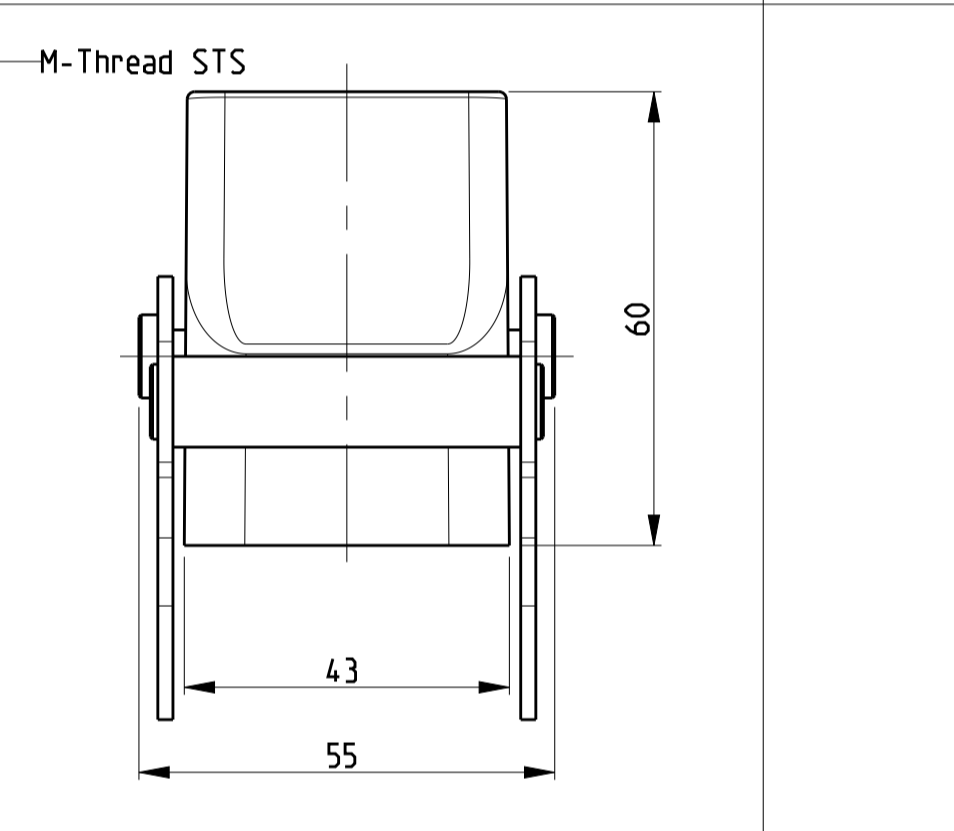

REVISIONS				
P	LTR	DESCRIPTION	DATE	DWN APVD
B4		ECR-15-016632	28NOV2016	GCM MKO
B5		REVISED PER ECR-16-016780	28JAN2018	SRG MKO
B6		ECR-17-014013	26MAR18	SG MKO

NOTES
 1 Surface:- Powder varnish grey
 -Aluminium oxide-Varnish black
 -Chromital TCP passivation-varnish black
 2 Varnish on the inside not necessary
 3 Packaging
 Packaging quantity 5 piece in a box
 4 Special Packaging