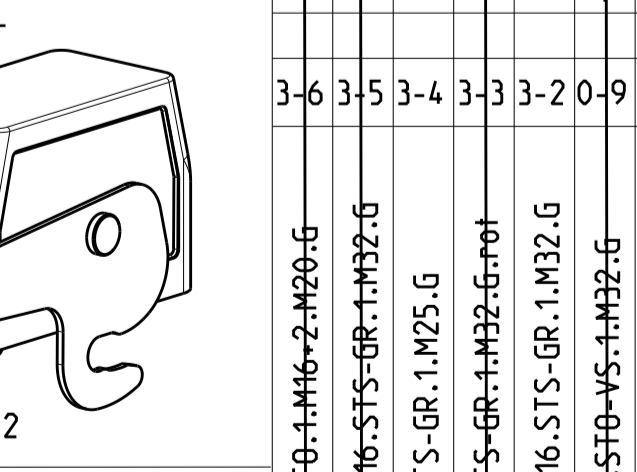

REVISIONS				
P	LTR	DESCRIPTION	DATE	DWN APVD
B4		ECR-15-016632	28NOV2016	GCM MKO
B5		REVISED PER ECR-16-016780	28JAN2018	SRG MKO
B6		ECR-17-014013	26MAR18	SG MKO

NOTES
 1 Surface:- Powder varnish grey
 -Aluminium oxide-Varnish black
 -Chromital TCP passivation-varnish black
 2 Varnish on the inside not necessary
 3 Packaging
 Packaging quantity 5 piece in a box
 4 Special Packaging

ITEM NO	DESCRIPTION	MATERIAL	SURFACE	COLOR	ITEM NO	NOTES
17	HB Hood	Aluminium		Grey	17	5
16	HB-EMV Hood	Aluminium	SEE NOTE 1	Black	16	
15	HB Hood	Aluminium		Grey	15	
14	HB Hood	Aluminium		Fire red, RAL 3000	14	
13	HB-EMV Hood	Aluminium	SEE NOTE 1	Black	13	
12	ZB-Clip bolt	Stainless steel	Blank	With out varnish	12	
11	ZB-Clip bolt	Steel	Zinc plated	Blue	11	
10	LB-Clip bolt	Stainless steel	Blank		10	
9	LB-Clip bolt	Steel	Zinc plated	Blue	9	
8	LB-Side clip	Steel	Zinc plated	Blue	8	
7	VS-Locking Clip	Stainless steel	Blank		7	
6	VS-Locking Clip	Steel	Zinc plated	Blue	6	
5	VS-Clip bolt	Stainless steel	Blank		5	
4	HB-K Hood	Aluminium	Aluminium oxide	Black	4	
3	HB Hood	Aluminium		Grey	3	
2	HB-K Hood	Aluminium	Aluminium oxide	Black	2	
1	HB Hood	Aluminium		Grey	1	