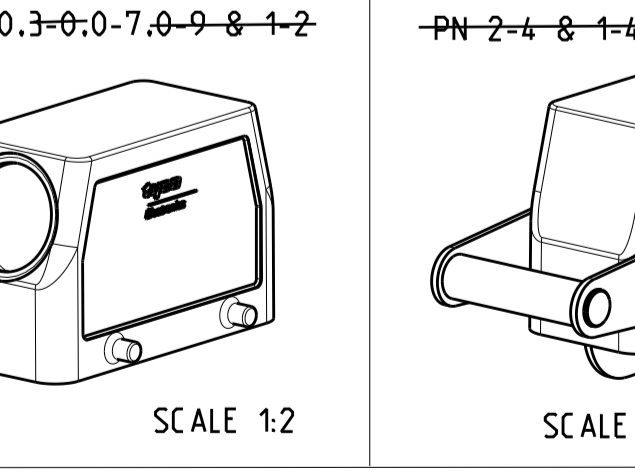

REVISIONS				
P	LTR	DESCRIPTION	DATE	DWN APVD
B4		ECR-15-016632	28NOV2016	GCM MKO
B5		REVISED PER ECR-16-016780	28JAN2018	SRG MKO
B6		ECR-17-014013	26MAR18	SG MKO

NOTES
 1 Surface:- Powder varnish grey
 -Aluminium oxide-Varnish black
 -Chromital TCP passivation-varnish black
 2 Varnish on the inside not necessary
 3 Packaging
 Packaging quantity 5 piece in a box
 4 Special Packaging