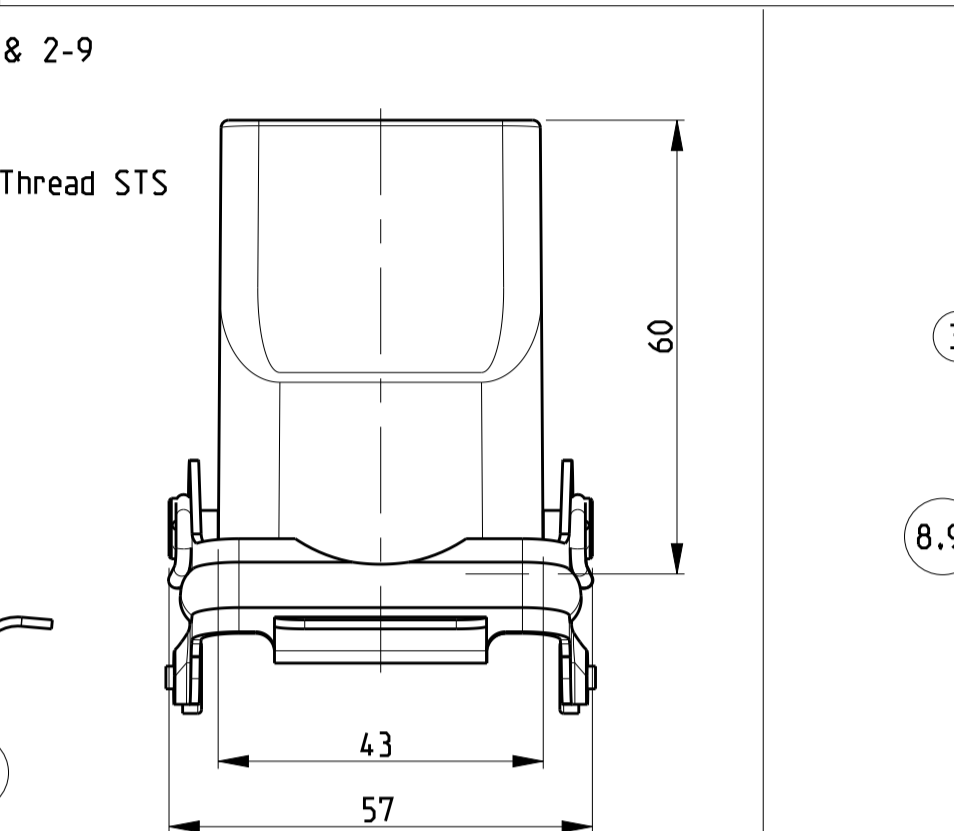

REVISIONS				
P	LTR	DESCRIPTION	DATE	DWN APVD
B4		ECR-15-016632	28NOV2016	GCM MKO
B5		REVISED PER ECR-16-016780	28JAN2018	SRG MKO
B6		ECR-17-014013	26MAR18	SG MKO

NOTES
 1 Surface:- Powder varnish grey
 -Aluminium oxide-Varnish black
 -Chromital TCP passivation-varnish black
 2 Varnish on the inside not necessary
 3 Packaging
 Packaging quantity 5 piece in a box
 4 Special Packaging