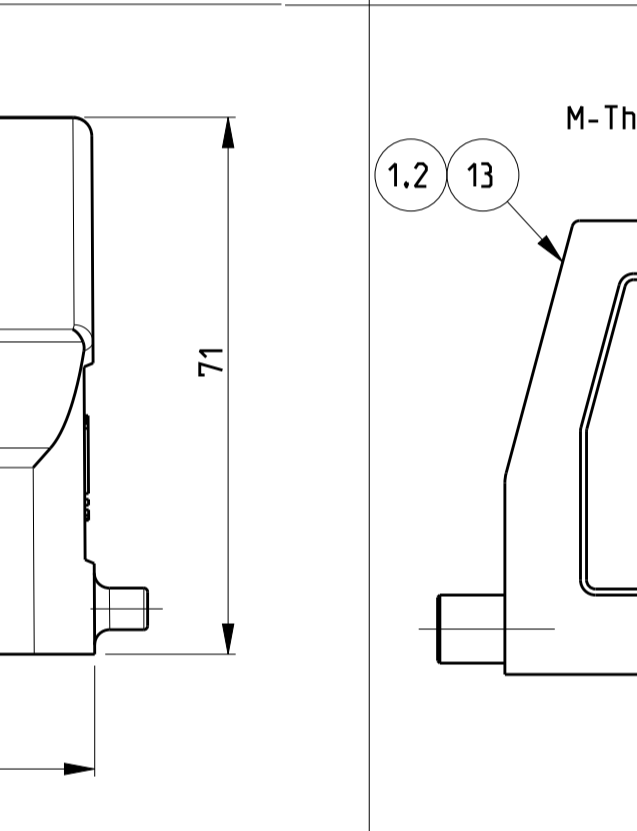

REVISIONS				
P	LTR	DESCRIPTION	DATE	DWN APVD
B4		ECR-15-016632	28NOV2016	GCM MKO
B5		REVISED PER ECR-16-016780	28JAN2018	SRG MKO
B6		ECR-17-014013	26MAR18	SG MKO

NOTES
 1 Surface:- Powder varnish grey
 -Aluminium oxide-Varnish black
 -Chromital TCP passivation-varnish black
 2 Varnish on the inside not necessary
 3 Packaging
 Packaging quantity 5 piece in a box
 4 Special Packaging

ITEM NO	DESCRIPTION	MATERIAL	SURFACE	COLOR	ITEM NO	NOTES
17	HB Hood	Aluminium		Grey	17	5
16	HB-EMV Hood	Aluminium	SEE NOTE 1	Black	16	
15	HB Hood	Aluminium		Grey	15	
14	HB Hood	Aluminium		Fire red, RAL 3000	14	
13	HB-EMV Hood	Aluminium	SEE NOTE 1	Black	13	
12	ZB-Clip bolt	Stainless steel	Blank	With out varnish	12	
11	ZB-Clip bolt	Steel	Zinc plated	Blue	11	
10	LB-Clip bolt	Stainless steel	Blank		10	
9	LB-Clip bolt	Steel	Zinc plated	Blue	9	
8	LB-Side clip	Steel	Zinc plated	Blue	8	
7	VS-Locking Clip	Stainless steel	Blank		7	
6	VS-Locking Clip	Steel	Zinc plated	Blue	6	
5	VS-Clip bolt	Stainless steel	Blank		5	
4	HB-K Hood	Aluminium	Aluminium oxide	Black	4	
3	HB Hood	Aluminium		Grey	3	
2	HB-K Hood	Aluminium	Aluminium oxide	Black	2	
1	HB Hood	Aluminium		Grey	1	