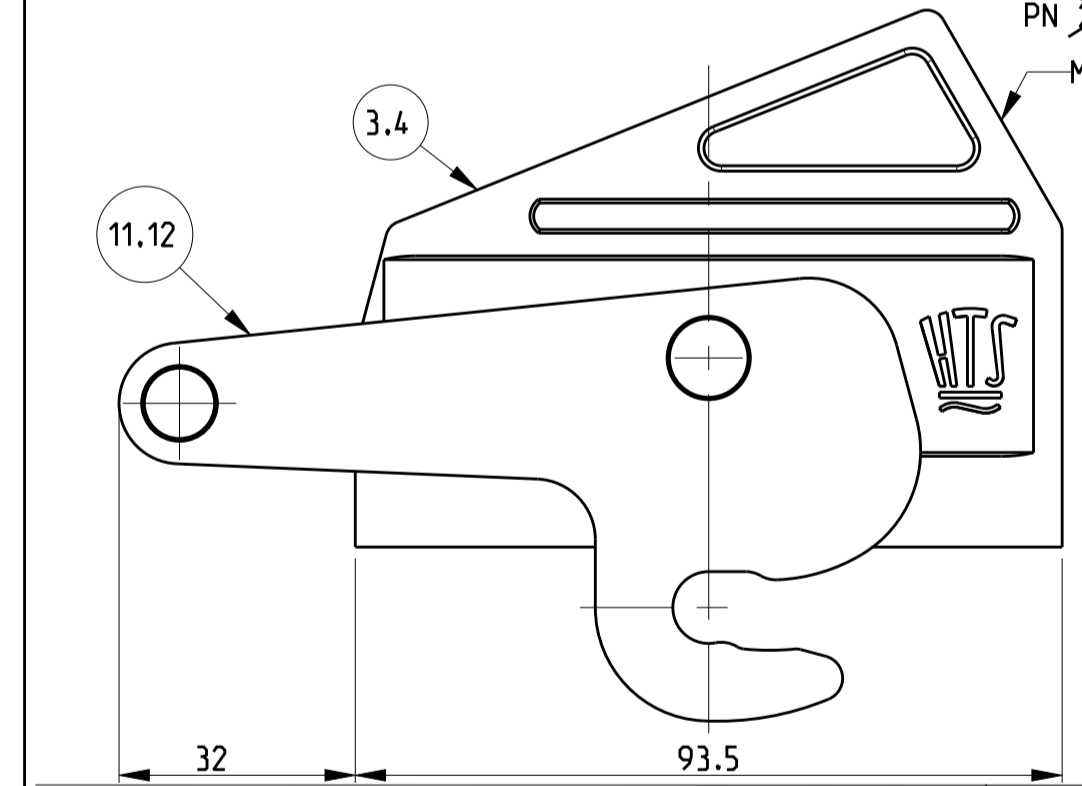

REVISIONS				
P	LTR	DESCRIPTION	DATE	DWN APVD
B4		ECR-15-016632	28NOV2016	GCM MKO
B5		REVISED PER ECR-16-016780	28JAN2018	SRG MKO
B6		ECR-17-014013	26MAR18	SG MKO

NOTES
 1 Surface:- Powder varnish grey
 -Aluminium oxide-Varnish black
 -Chromital TCP passivation-varnish black
 2 Varnish on the inside not necessary
 3 Packaging
 Packaging quantity 5 piece in a box
 4 Special Packaging

ITEM NO	DESCRIPTION	MATERIAL	SURFACE	COLOR	ITEM NO	NOTES
17	HB Hood	Aluminium		Grey	17	5
16	HB-EMV Hood	Aluminium	SEE NOTE 1	Black	16	
15	HB Hood	Aluminium		Grey	15	
14	HB Hood	Aluminium		Fire red, RAL 3000	14	
13	HB-EMV Hood	Aluminium	SEE NOTE 1	Black	13	
12	ZB-Clip bolt	Stainless steel	Blank	With out varnish	12	
11	ZB-Clip bolt	Steel	Zinc plated	Blue	11	
10	LB-Clip bolt	Stainless steel	Blank		10	
9	LB-Clip bolt	Steel	Zinc plated	Blue	9	
8	LB-Side clip	Steel	Zinc plated	Blue	8	
7	VS-Locking Clip	Stainless steel	Blank		7	
6	VS-Locking Clip	Steel	Zinc plated	Blue	6	
5	VS-Clip bolt	Stainless steel	Blank		5	
4	HB-K Hood	Aluminium	Aluminium oxide	Black	4	
3	HB Hood	Aluminium		Grey	3	
2	HB-K Hood	Aluminium	Aluminium oxide	Black	2	
1	HB Hood	Aluminium		Grey	1	