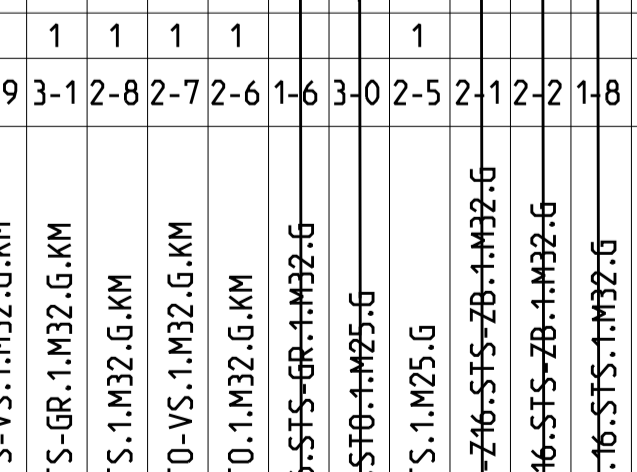

REVISIONS				
P	LTR	DESCRIPTION	DATE	DWN APVD
B4		ECR-15-016632	28NOV2016	GCM MKO
B5		REVISED PER ECR-16-016780	28JAN2018	SRG MKO
B6		ECR-17-014013	26MAR18	SG MKO

NOTES
 1 Surface:- Powder varnish grey
 -Aluminium oxide-Varnish black
 -Chromital TCP passivation-varnish black
 2 Varnish on the inside not necessary
 3 Packaging
 Packaging quantity 5 piece in a box
 4 Special Packaging