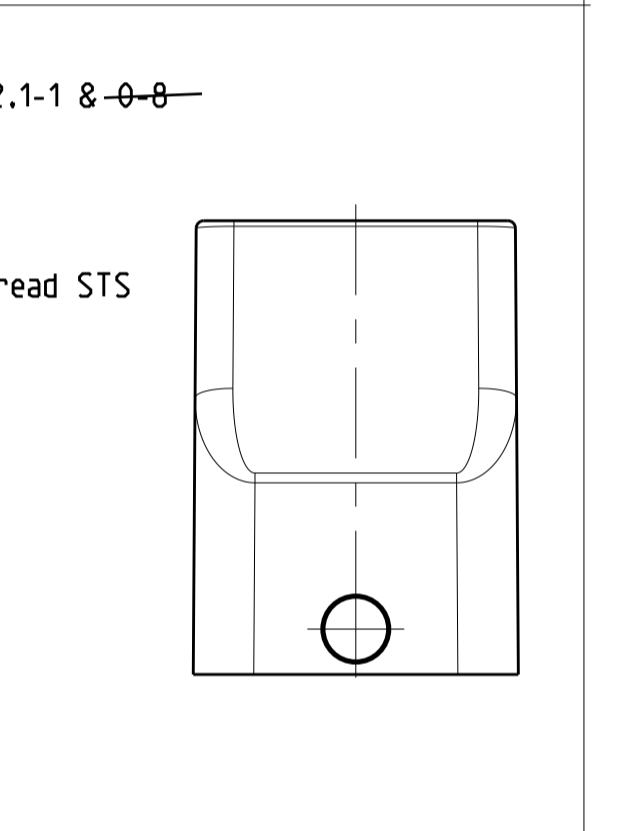

REVISIONS				
P	LTR	DESCRIPTION	DATE	DWN APVD
B4		ECR-15-016632	28NOV2016	GCM MKO
B5		REVISED PER ECR-16-016780	28JAN2018	SRG MKO
B6		ECR-17-014013	26MAR18	SG MKO

NOTES
 1 Surface:- Powder varnish grey
 -Aluminium oxide-Varnish black
 -Chromital TCP passivation-varnish black
 2 Varnish on the inside not necessary
 3 Packaging
 Packaging quantity 5 piece in a box
 4 Special Packaging