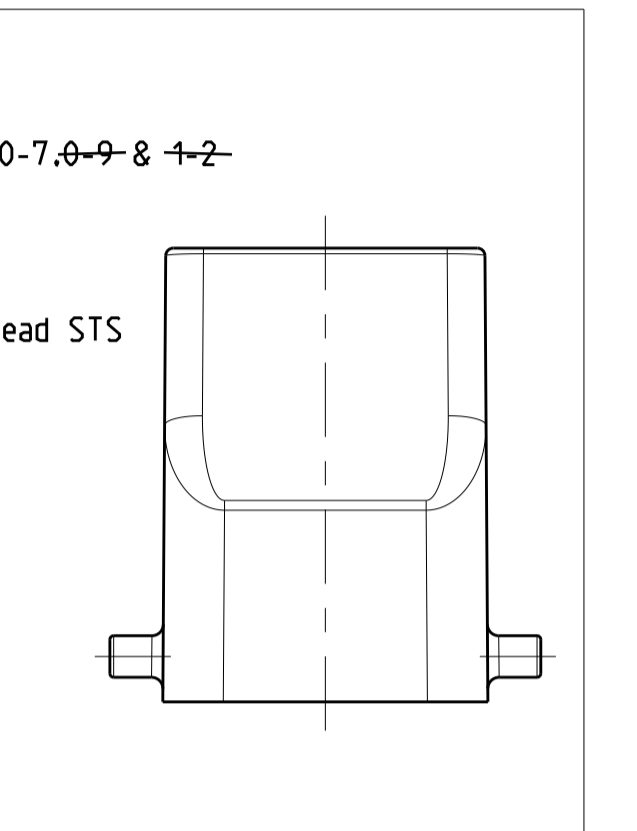

REVISIONS				
P	LTR	DESCRIPTION	DATE	DWN APVD
B4		ECR-15-016632	28NOV2016	GCM MKO
B5		REVISED PER ECR-16-016780	28JAN2018	SRG MKO
B6		ECR-17-014013	26MAR18	SG MKO

NOTES
 1 Surface:- Powder varnish grey
 -Aluminium oxide-Varnish black
 -Chromital TCP passivation-varnish black
 2 Varnish on the inside not necessary
 3 Packaging
 Packaging quantity 5 piece in a box
 4 Special Packaging