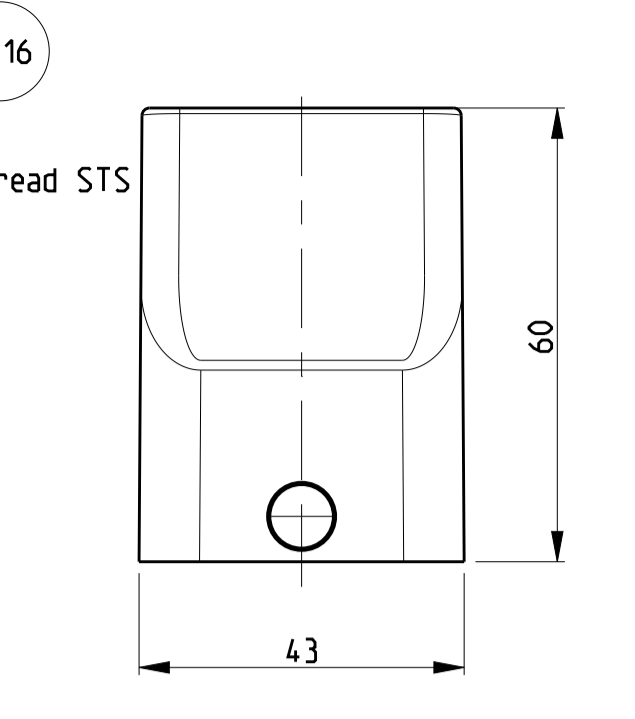

REVISIONS				
P	LTR	DESCRIPTION	DATE	DWN APVD
B4		ECR-15-016632	28NOV2016	GCM MKO
B5		REVISED PER ECR-16-016780	28JAN2018	SRG MKO
B6		ECR-17-014013	26MAR18	SG MKO

NOTES
 1 Surface:- Powder varnish grey
 -Aluminium oxide-Varnish black
 -Chromital TCP passivation-varnish black
 2 Varnish on the inside not necessary
 3 Packaging
 Packaging quantity 5 piece in a box
 4 Special Packaging