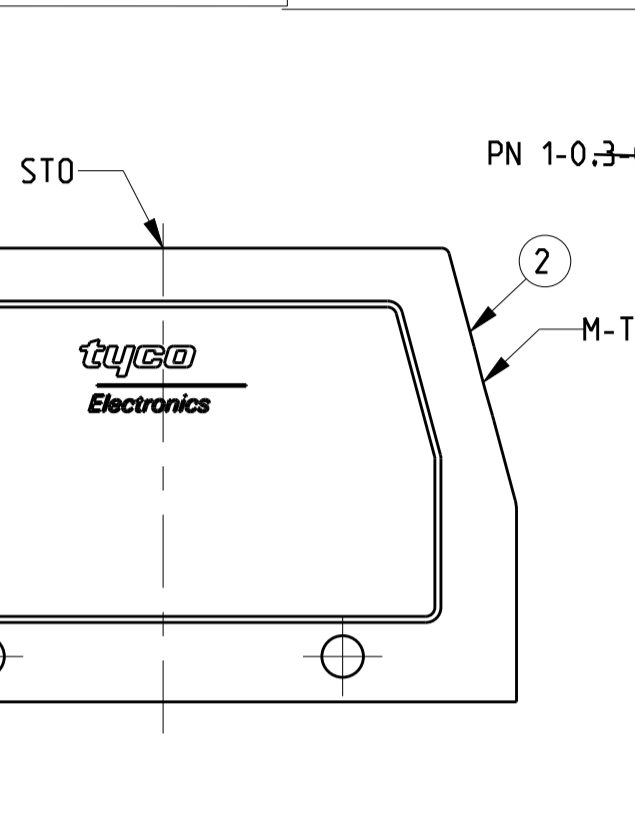

REVISIONS				
P	LTR	DESCRIPTION	DATE	DWN APVD
B4		ECR-15-016632	28NOV2016	GCM MKO
B5		REVISED PER ECR-16-016780	28JAN2018	SRG MKO
B6		ECR-17-014013	26MAR18	SG MKO

NOTES
 1 Surface:- Powder varnish grey
 -Aluminium oxide-Varnish black
 -Chromital TCP passivation-varnish black
 2 Varnish on the inside not necessary
 3 Packaging
 Packaging quantity 5 piece in a box
 4 Special Packaging

ITEM NO	DESCRIPTION	MATERIAL	SURFACE	COLOR	ITEM NO	NOTES
17	HB Hood	Aluminium		Grey	17	5
16	HB-EMV Hood	Aluminium	SEE NOTE 1	Black	16	
15	HB Hood	Aluminium		Grey	15	
14	HB Hood	Aluminium		Fire red, RAL 3000	14	
13	HB-EMV Hood	Aluminium	SEE NOTE 1	Black	13	
12	ZB-Clip bolt	Stainless steel	Blank	With out varnish	12	
11	ZB-Clip bolt	Steel	Zinc plated	Blue	11	
10	LB-Clip bolt	Stainless steel	Blank		10	
9	LB-Clip bolt	Steel	Zinc plated	Blue	9	
8	LB-Side clip	Steel	Zinc plated	Blue	8	
7	VS-Locking Clip	Stainless steel	Blank		7	
6	VS-Locking Clip	Steel	Zinc plated	Blue	6	
5	VS-Clip bolt	Stainless steel	Blank		5	
4	HB-K Hood	Aluminium	Aluminium oxide	Black	4	
3	HB Hood	Aluminium		Grey	3	
2	HB-K Hood	Aluminium	Aluminium oxide	Black	2	
1	HB Hood	Aluminium		Grey	1	