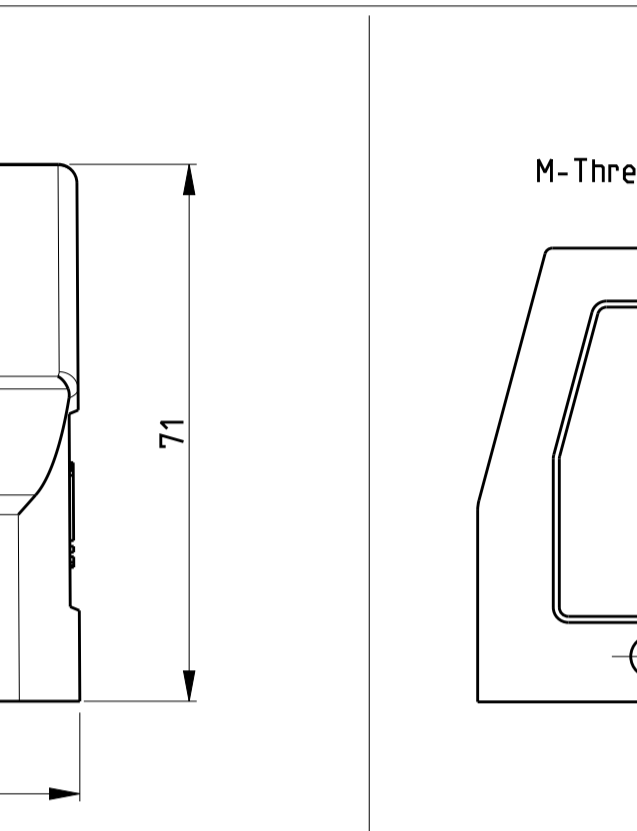

REVISIONS				
P	LTR	DESCRIPTION	DATE	DWN APVD
B4		ECR-15-016632	28NOV2016	GCM MKO
B5		REVISED PER ECR-16-016780	28JAN2018	SRG MKO
B6		ECR-17-014013	26MAR18	SG MKO

NOTES
 1 Surface:- Powder varnish grey
 -Aluminium oxide-Varnish black
 -Chromital TCP passivation-varnish black
 2 Varnish on the inside not necessary
 3 Packaging
 Packaging quantity 5 piece in a box
 4 Special Packaging