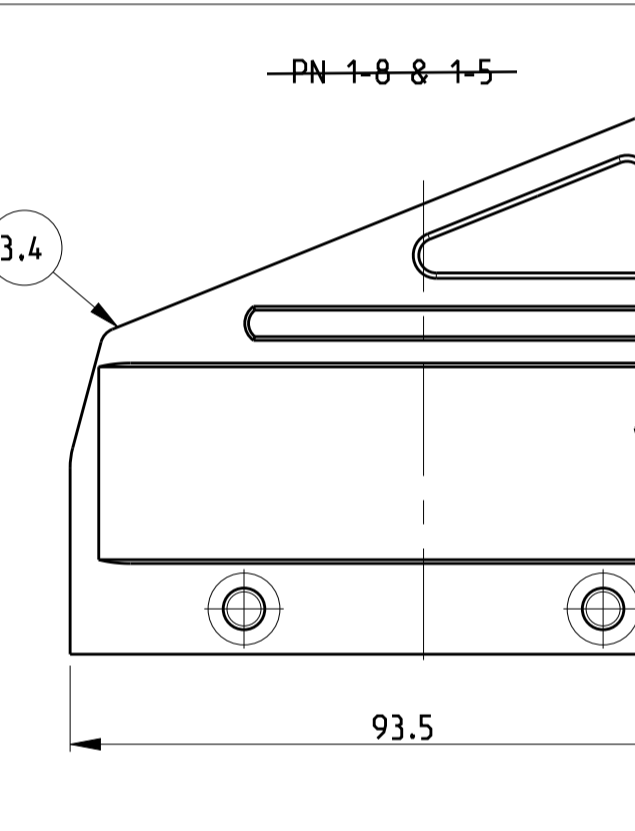

REVISIONS				
P	LTR	DESCRIPTION	DATE	DWN APVD
B4		ECR-15-016632	28NOV2016	GCM MKO
B5		REVISED PER ECR-16-016780	28JAN2018	SRG MKO
B6		ECR-17-014013	26MAR18	SG MKO

NOTES
 1 Surface:- Powder varnish grey
 -Aluminium oxide-Varnish black
 -Chromital TCP passivation-varnish black
 2 Varnish on the inside not necessary
 3 Packaging
 Packaging quantity 5 piece in a box
 4 Special Packaging

ITEM NO	DESCRIPTION	MATERIAL	SURFACE	COLOR	ITEM NO	NOTES
17	HB Hood	Aluminium		Grey	17	5
16	HB-EMV Hood	Aluminium	SEE NOTE 1	Black	16	
15	HB Hood	Aluminium		Grey	15	
14	HB Hood	Aluminium		Fire red, RAL 3000	14	
13	HB-EMV Hood	Aluminium	SEE NOTE 1	Black	13	
12	ZB-Clip bolt	Stainless steel	Blank	With out varnish	12	
11	ZB-Clip bolt	Steel	Zinc plated	Blue	11	
10	LB-Clip bolt	Stainless steel	Blank		10	
9	LB-Clip bolt	Steel	Zinc plated	Blue	9	
8	LB-Side clip	Steel	Zinc plated	Blue	8	
7	VS-Locking Clip	Stainless steel	Blank		7	
6	VS-Locking Clip	Steel	Zinc plated	Blue	6	
5	VS-Clip bolt	Stainless steel	Blank		5	
4	HB-K Hood	Aluminium	Aluminium oxide	Black	4	
3	HB Hood	Aluminium		Grey	3	
2	HB-K Hood	Aluminium	Aluminium oxide	Black	2	
1	HB Hood	Aluminium		Grey	1	