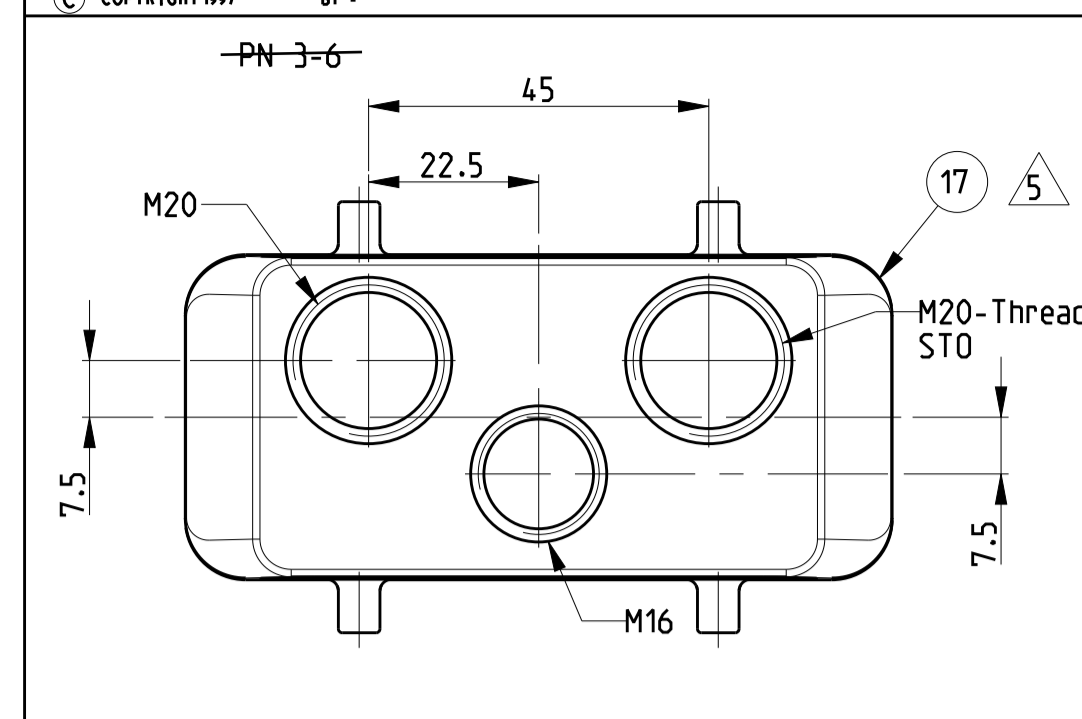

REVISIONS				
P	LTR	DESCRIPTION	DATE	DWN APVD
B4		ECR-15-016632	28NOV2016	GCM MKO
B5		REVISED PER ECR-16-016780	28JAN2018	SRG MKO
B6		ECR-17-014013	26MAR18	SG MKO

NOTES
 1 Surface:- Powder varnish grey
 -Aluminium oxide-Varnish black
 -Chromital TCP passivation-varnish black
 2 Varnish on the inside not necessary
 3 Packaging
 Packaging quantity 5 piece in a box
 4 Special Packaging

ITEM NO	DESCRIPTION	MATERIAL	SURFACE	COLOR	ITEM NO	NOTES
17	HB Hood	Aluminium		Grey	17	5
16	HB-EMV Hood	Aluminium	SEE NOTE 1	Black	16	
15	HB Hood	Aluminium		Grey	15	
14	HB Hood	Aluminium		Fire red, RAL 3000	14	
13	HB-EMV Hood	Aluminium	SEE NOTE 1	Black	13	
12	ZB-Clip bolt	Stainless steel	Blank	With out varnish	12	
11	ZB-Clip bolt	Steel	Zinc plated	Blue	11	
10	LB-Clip bolt	Stainless steel	Blank		10	
9	LB-Clip bolt	Steel	Zinc plated	Blue	9	
8	LB-Side clip	Steel	Zinc plated	Blue	8	
7	VS-Locking Clip	Stainless steel	Blank		7	
6	VS-Locking Clip	Steel	Zinc plated	Blue	6	
5	VS-Clip bolt	Stainless steel	Blank		5	
4	HB-K Hood	Aluminium	Aluminium oxide	Black	4	
3	HB Hood	Aluminium		Grey	3	
2	HB-K Hood	Aluminium	Aluminium oxide	Black	2	
1	HB Hood	Aluminium		Grey	1	