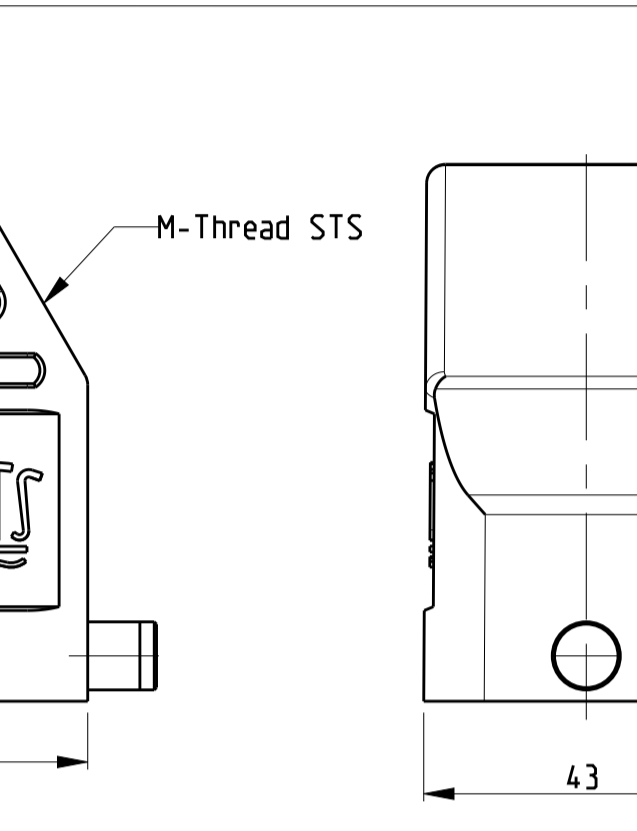

REVISIONS				
P	LTR	DESCRIPTION	DATE	DWN APVD
B4		ECR-15-016632	28NOV2016	GCM MKO
B5		REVISED PER ECR-16-016780	28JAN2018	SRG MKO
B6		ECR-17-014013	26MAR18	SG MKO

NOTES
 1 Surface:- Powder varnish grey
 -Aluminium oxide-Varnish black
 -Chromital TCP passivation-varnish black
 2 Varnish on the inside not necessary
 3 Packaging
 Packaging quantity 5 piece in a box
 4 Special Packaging

ITEM NO	DESCRIPTION	MATERIAL	SURFACE	COLOR	ITEM NO	NOTES
17	HB Hood	Aluminium		Grey	17	5
16	HB-EMV Hood	Aluminium	SEE NOTE 1	Black	16	
15	HB Hood	Aluminium		Grey	15	
14	HB Hood	Aluminium		Fire red, RAL 3000	14	
13	HB-EMV Hood	Aluminium	SEE NOTE 1	Black	13	
12	ZB-Clip bolt	Stainless steel	Blank	With out varnish	12	
11	ZB-Clip bolt	Steel	Zinc plated	Blue	11	
10	LB-Clip bolt	Stainless steel	Blank		10	
9	LB-Clip bolt	Steel	Zinc plated	Blue	9	
8	LB-Side clip	Steel	Zinc plated	Blue	8	
7	VS-Locking Clip	Stainless steel	Blank		7	
6	VS-Locking Clip	Steel	Zinc plated	Blue	6	
5	VS-Clip bolt	Stainless steel	Blank		5	
4	HB-K Hood	Aluminium	Aluminium oxide	Black	4	
3	HB Hood	Aluminium		Grey	3	
2	HB-K Hood	Aluminium	Aluminium oxide	Black	2	
1	HB Hood	Aluminium		Grey	1	