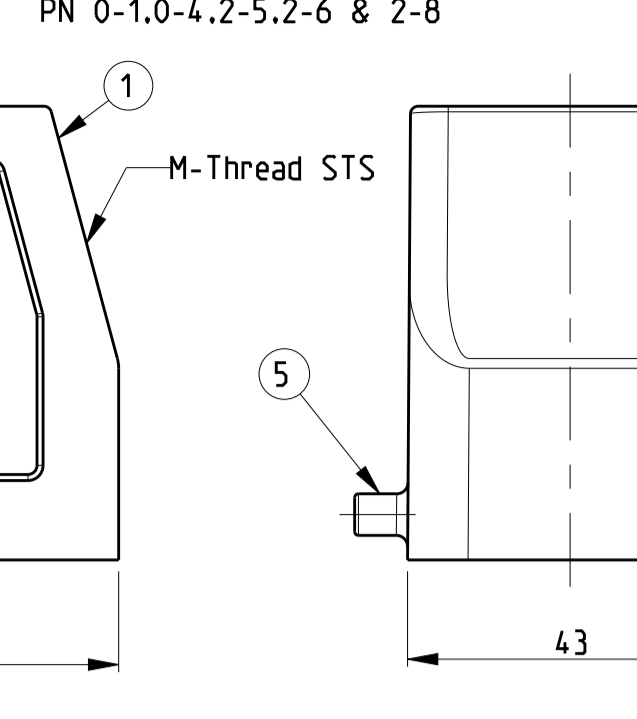

REVISIONS				
P	LTR	DESCRIPTION	DATE	DWN APVD
B4		ECR-15-016632	28NOV2016	GCM MKO
B5		REVISED PER ECR-16-016780	28JAN2018	SRG MKO
B6		ECR-17-014013	26MAR18	SG MKO

NOTES
 1 Surface:- Powder varnish grey
 -Aluminium oxide-Varnish black
 -Chromital TCP passivation-varnish black
 2 Varnish on the inside not necessary
 3 Packaging
 Packaging quantity 5 piece in a box
 4 Special Packaging

ITEM NO	DESCRIPTION	MATERIAL	SURFACE	COLOR	ITEM NO	NOTES
17	HB Hood	Aluminium		Grey	17	5
16	HB-EMV Hood	Aluminium	SEE NOTE 1	Black	16	
15	HB Hood	Aluminium		Grey	15	
14	HB Hood	Aluminium		Fire red, RAL 3000	14	
13	HB-EMV Hood	Aluminium	SEE NOTE 1	Black	13	
12	ZB-Clip bolt	Stainless steel	Blank	With out varnish	12	
11	ZB-Clip bolt	Steel	Zinc plated	Blue	11	
10	LB-Clip bolt	Stainless steel	Blank		10	
9	LB-Clip bolt	Steel	Zinc plated	Blue	9	
8	LB-Side clip	Steel	Zinc plated	Blue	8	
7	VS-Locking Clip	Stainless steel	Blank		7	
6	VS-Locking Clip	Steel	Zinc plated	Blue	6	
5	VS-Clip bolt	Stainless steel	Blank		5	
4	HB-K Hood	Aluminium	Aluminium oxide	Black	4	
3	HB Hood	Aluminium		Grey	3	
2	HB-K Hood	Aluminium	Aluminium oxide	Black	2	
1	HB Hood	Aluminium		Grey	1	