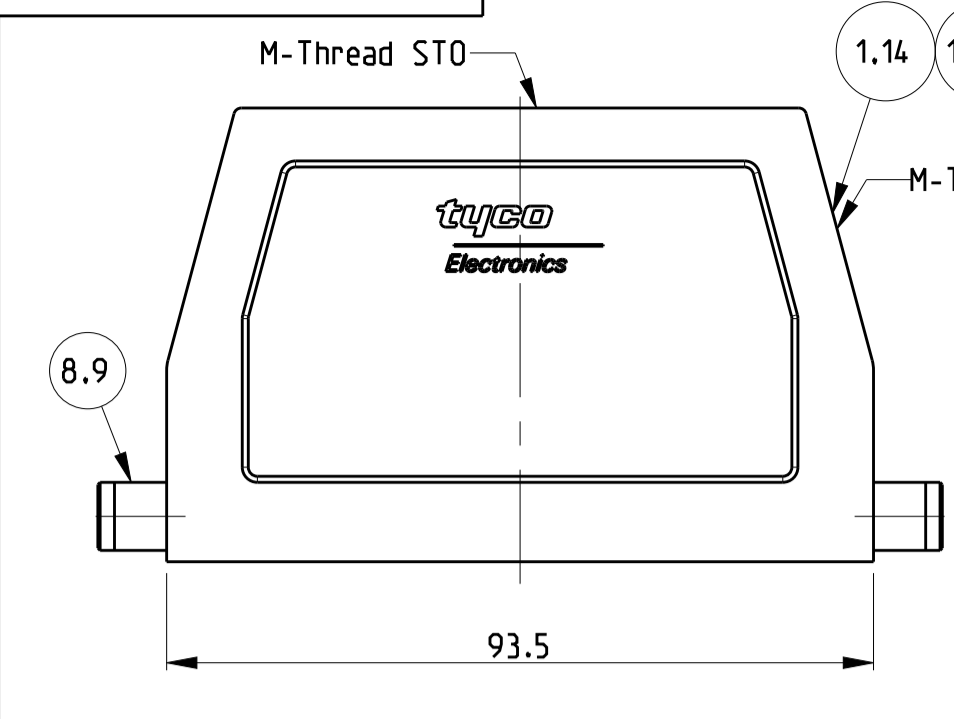

REVISIONS				
P	LTR	DESCRIPTION	DATE	DWN APVD
B4		ECR-15-016632	28NOV2016	GCM MKO
B5		REVISED PER ECR-16-016780	28JAN2018	SRG MKO
B6		ECR-17-014013	26MAR18	SG MKO

NOTES
 1 Surface:- Powder varnish grey
 -Aluminium oxide-Varnish black
 -Chromital TCP passivation-varnish black
 2 Varnish on the inside not necessary
 3 Packaging
 Packaging quantity 5 piece in a box
 4 Special Packaging

ITEM NO	DESCRIPTION	MATERIAL	SURFACE	COLOR	ITEM NO	NOTES
17	HB Hood	Aluminium		Grey	17	5
16	HB-EMV Hood	Aluminium	SEE NOTE 1	Black	16	
15	HB Hood	Aluminium		Grey	15	
14	HB Hood	Aluminium		Fire red, RAL 3000	14	
13	HB-EMV Hood	Aluminium	SEE NOTE 1	Black	13	
12	ZB-Clip bolt	Stainless steel	Blank	With out varnish	12	
11	ZB-Clip bolt	Steel	Zinc plated	Blue	11	
10	LB-Clip bolt	Stainless steel	Blank		10	
9	LB-Clip bolt	Steel	Zinc plated	Blue	9	
8	LB-Side clip	Steel	Zinc plated	Blue	8	
7	VS-Locking Clip	Stainless steel	Blank		7	
6	VS-Locking Clip	Steel	Zinc plated	Blue	6	
5	VS-Clip bolt	Stainless steel	Blank		5	
4	HB-K Hood	Aluminium	Aluminium oxide	Black	4	
3	HB Hood	Aluminium		Grey	3	
2	HB-K Hood	Aluminium	Aluminium oxide	Black	2	
1	HB Hood	Aluminium		Grey	1	