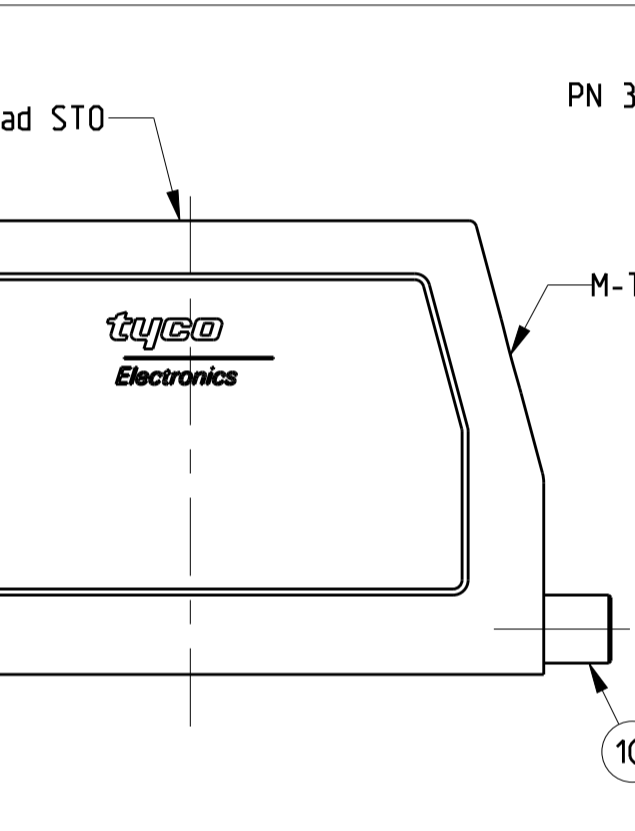

REVISIONS				
P	LTR	DESCRIPTION	DATE	DWN APVD
B4		ECR-15-016632	28NOV2016	GCM MKO
B5		REVISED PER ECR-16-016780	28JAN2018	SRG MKO
B6		ECR-17-014013	26MAR18	SG MKO

NOTES
 1 Surface:- Powder varnish grey
 -Aluminium oxide-Varnish black
 -Chromital TCP passivation-varnish black
 2 Varnish on the inside not necessary
 3 Packaging
 Packaging quantity 5 piece in a box
 4 Special Packaging

ITEM NO	DESCRIPTION	MATERIAL	SURFACE	COLOR	ITEM NO	NOTES
17	HB Hood	Aluminium		Grey	17	5
16	HB-EMV Hood	Aluminium	SEE NOTE 1	Black	16	
15	HB Hood	Aluminium		Grey	15	
14	HB Hood	Aluminium		Fire red, RAL 3000	14	
13	HB-EMV Hood	Aluminium	SEE NOTE 1	Black	13	
12	ZB-Clip bolt	Stainless steel	Blank	With out varnish	12	
11	ZB-Clip bolt	Steel	Zinc plated	Blue	11	
10	LB-Clip bolt	Stainless steel	Blank		10	
9	LB-Clip bolt	Steel	Zinc plated	Blue	9	
8	LB-Side clip	Steel	Zinc plated	Blue	8	
7	VS-Locking Clip	Stainless steel	Blank		7	
6	VS-Locking Clip	Steel	Zinc plated	Blue	6	
5	VS-Clip bolt	Stainless steel	Blank		5	
4	HB-K Hood	Aluminium	Aluminium oxide	Black	4	
3	HB Hood	Aluminium		Grey	3	
2	HB-K Hood	Aluminium	Aluminium oxide	Black	2	
1	HB Hood	Aluminium		Grey	1	