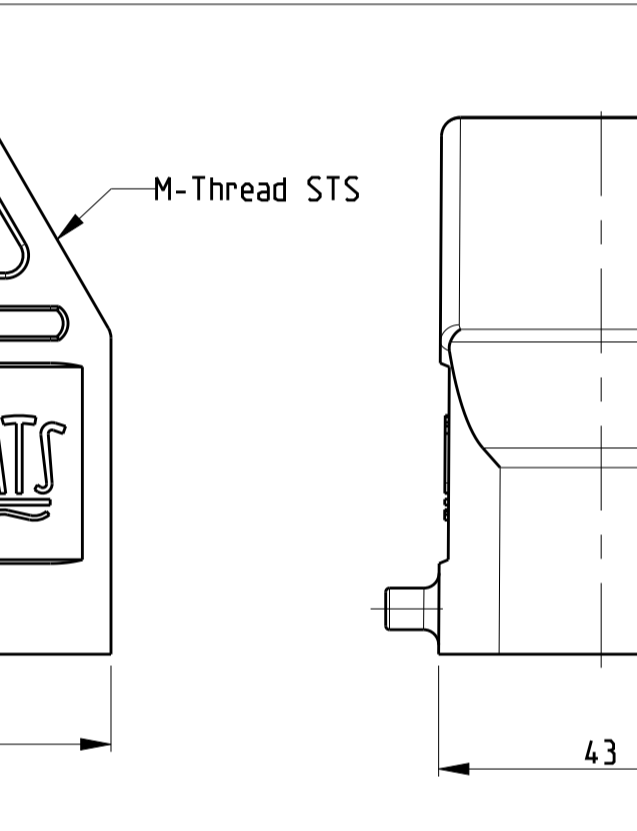

REVISIONS				
P	LTR	DESCRIPTION	DATE	DWN APVD
B4		ECR-15-016632	28NOV2016	GCM MKO
B5		REVISED PER ECR-16-016780	28JAN2018	SRG MKO
B6		ECR-17-014013	26MAR18	SG MKO

NOTES
 1 Surface:- Powder varnish grey
 -Aluminium oxide-Varnish black
 -Chromital TCP passivation-varnish black
 2 Varnish on the inside not necessary
 3 Packaging
 Packaging quantity 5 piece in a box
 4 Special Packaging

ITEM NO	DESCRIPTION	MATERIAL	SURFACE	COLOR	ITEM NO	NOTES
17	HB Hood	Aluminium		Grey	17	5
16	HB-EMV Hood	Aluminium	SEE NOTE 1	Black	16	
15	HB Hood	Aluminium		Grey	15	
14	HB Hood	Aluminium		Fire red, RAL 3000	14	
13	HB-EMV Hood	Aluminium	SEE NOTE 1	Black	13	
12	ZB-Clip bolt	Stainless steel	Blank	With out varnish	12	
11	ZB-Clip bolt	Steel	Zinc plated	Blue	11	
10	LB-Clip bolt	Stainless steel	Blank		10	
9	LB-Clip bolt	Steel	Zinc plated	Blue	9	
8	LB-Side clip	Steel	Zinc plated	Blue	8	
7	VS-Locking Clip	Stainless steel	Blank		7	
6	VS-Locking Clip	Steel	Zinc plated	Blue	6	
5	VS-Clip bolt	Stainless steel	Blank		5	
4	HB-K Hood	Aluminium	Aluminium oxide	Black	4	
3	HB Hood	Aluminium		Grey	3	
2	HB-K Hood	Aluminium	Aluminium oxide	Black	2	
1	HB Hood	Aluminium		Grey	1	