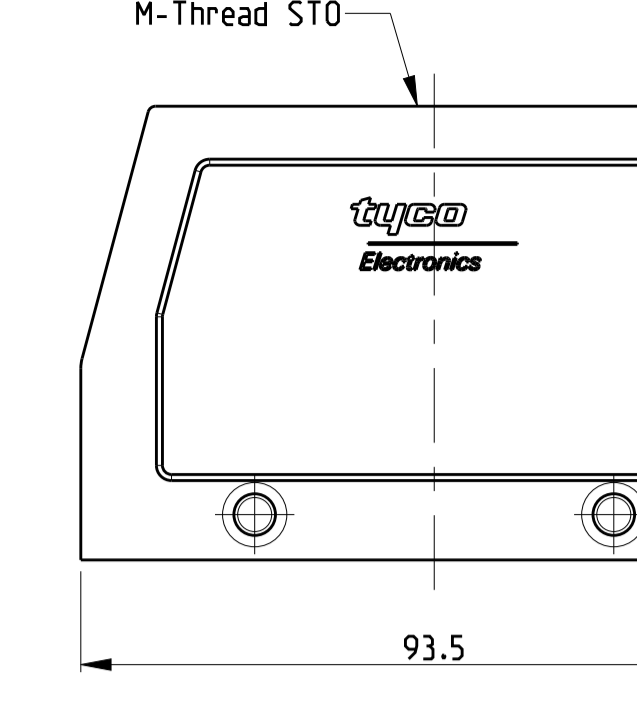

REVISIONS				
P	LTR	DESCRIPTION	DATE	DWN APVD
B4		ECR-15-016632	28NOV2016	GCM MKO
B5		REVISED PER ECR-16-016780	28JAN2018	SRG MKO
B6		ECR-17-014013	26MAR18	SG MKO

NOTES
 1 Surface:- Powder varnish grey
 -Aluminium oxide-Varnish black
 -Chromital TCP passivation-varnish black
 2 Varnish on the inside not necessary
 3 Packaging
 Packaging quantity 5 piece in a box
 4 Special Packaging