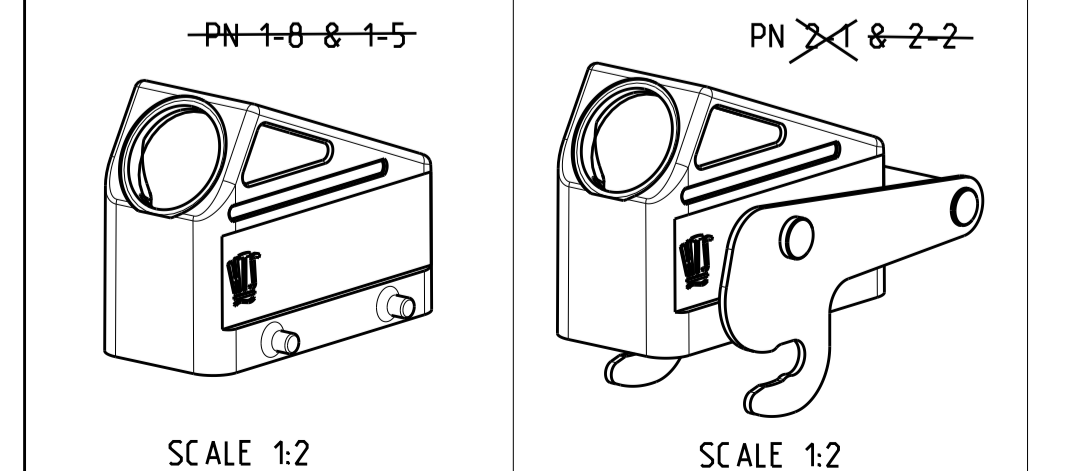

REVISIONS				
P	LTR	DESCRIPTION	DATE	DWN APVD
B4		ECR-15-016632	28NOV2016	GCM MKO
B5		REVISED PER ECR-16-016780	28JAN2018	SRG MKO
B6		ECR-17-014013	26MAR18	SG MKO

NOTES
 1 Surface:- Powder varnish grey
 -Aluminium oxide-Varnish black
 -Chromital TCP passivation-varnish black
 2 Varnish on the inside not necessary
 3 Packaging
 Packaging quantity 5 piece in a box
 4 Special Packaging