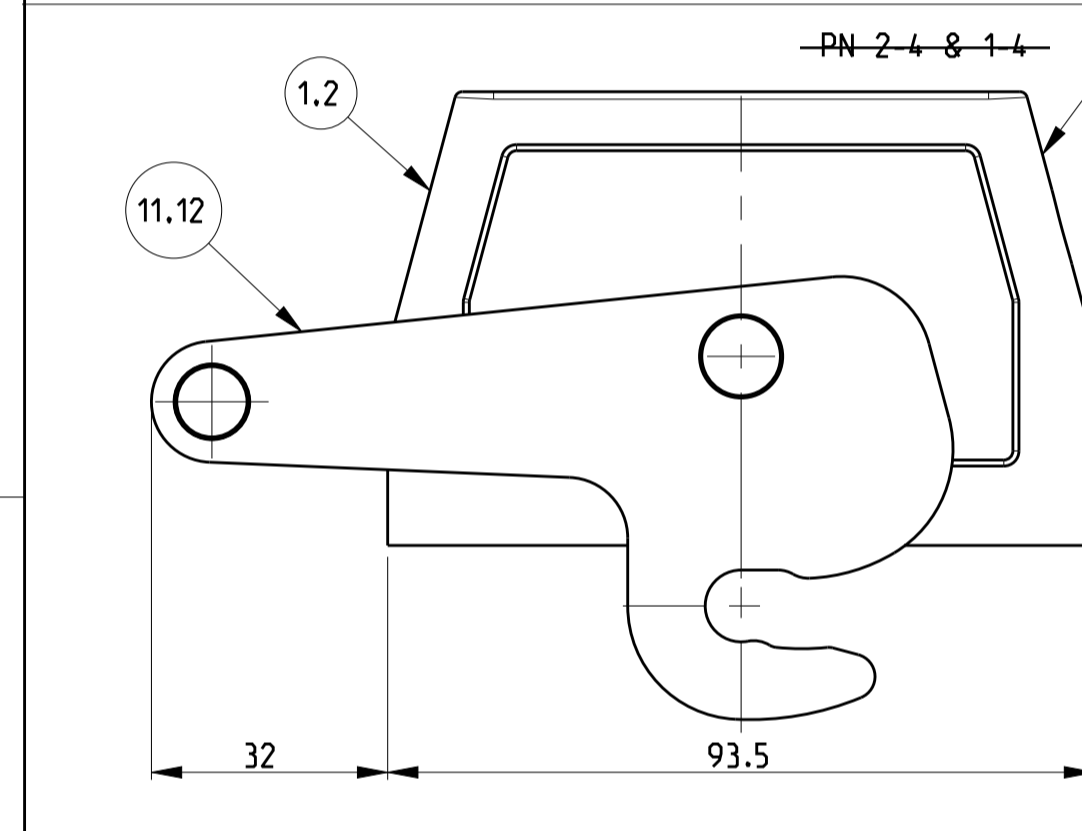

REVISIONS				
P	LTR	DESCRIPTION	DATE	DWN APVD
B4		ECR-15-016632	28NOV2016	GCM MKO
B5		REVISED PER ECR-16-016780	28JAN2018	SRG MKO
B6		ECR-17-014013	26MAR18	SG MKO

NOTES
 1 Surface:- Powder varnish grey
 -Aluminium oxide-Varnish black
 -Chromital TCP passivation-varnish black
 2 Varnish on the inside not necessary
 3 Packaging
 Packaging quantity 5 piece in a box
 4 Special Packaging