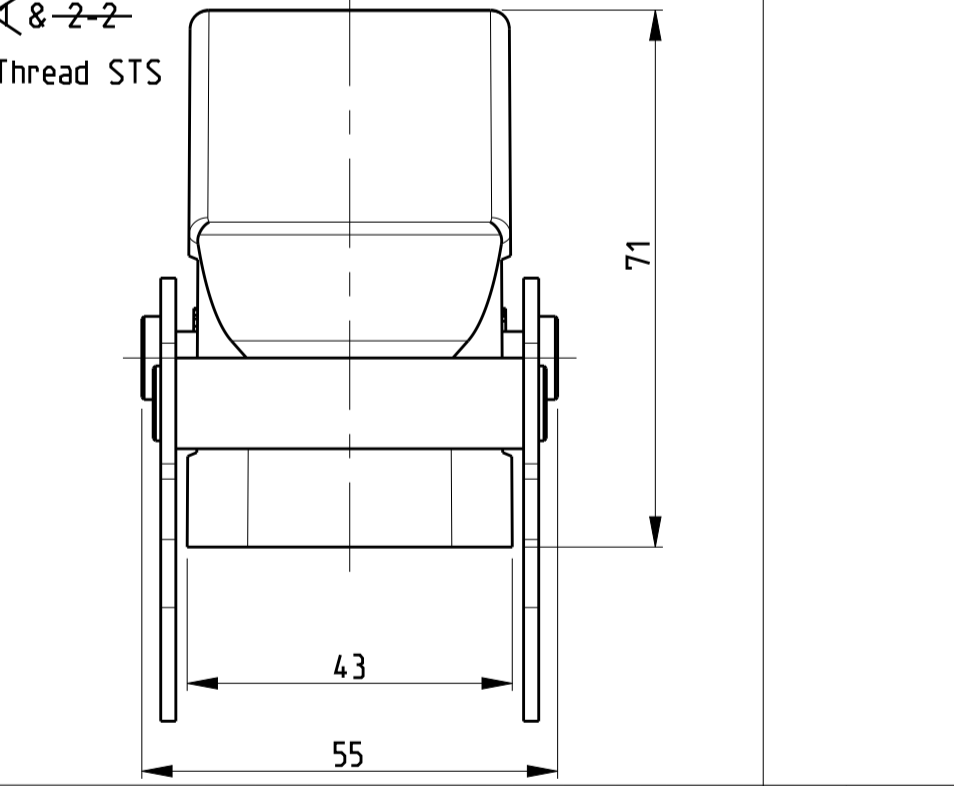

REVISIONS				
P	LTR	DESCRIPTION	DATE	DWN APVD
B4		ECR-15-016632	28NOV2016	GCM MKO
B5		REVISED PER ECR-16-016780	28JAN2018	SRG MKO
B6		ECR-17-014013	26MAR18	SG MKO

NOTES
 1 Surface:- Powder varnish grey
 -Aluminium oxide-Varnish black
 -Chromital TCP passivation-varnish black
 2 Varnish on the inside not necessary
 3 Packaging
 Packaging quantity 5 piece in a box
 4 Special Packaging