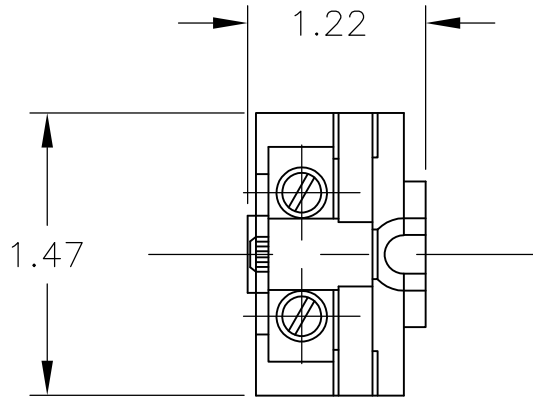

LOC	DIST	REVISIONS					
—	—	P	LTR	DESCRIPTION	DATE	DWN	APVD
			A1	REVISED PER ECO-11-005027	12MAR11	RK	HMR

1 MATERIAL: PHENOLIC

RELEASED FOR PUBLICATION

ALL RIGHTS RESERVED.

THIS DRAWING IS UNPUBLISHED.

© COPYRIGHT - By -

DIMENSIONS: INCHES	DWN	29SEP08	MATERIAL	1	FINISH	—	
	CHK	29SEP08	TE Connectivity				
TOLERANCES UNLESS OTHERWISE SPECIFIED:	APVD	29SEP08					
0 PLC ± -	PRODUCT SPEC	—	NAME				TERMINAL BLOCK, HEAVY D
1 PLC ± -	APPLICATION SPEC	—	SIZE	CAGE CODE	DRAWING NO	RESTRICTED TO	
2 PLC ± -	WEIGHT	—	A4	00779	C-3-1437390-3	—	
3 PLC ± -			CUSTOMER DRAWING				SCALE 1:1
4 PLC ± -							SHEET 1 OF 1
ANGLES ± -							REV A1