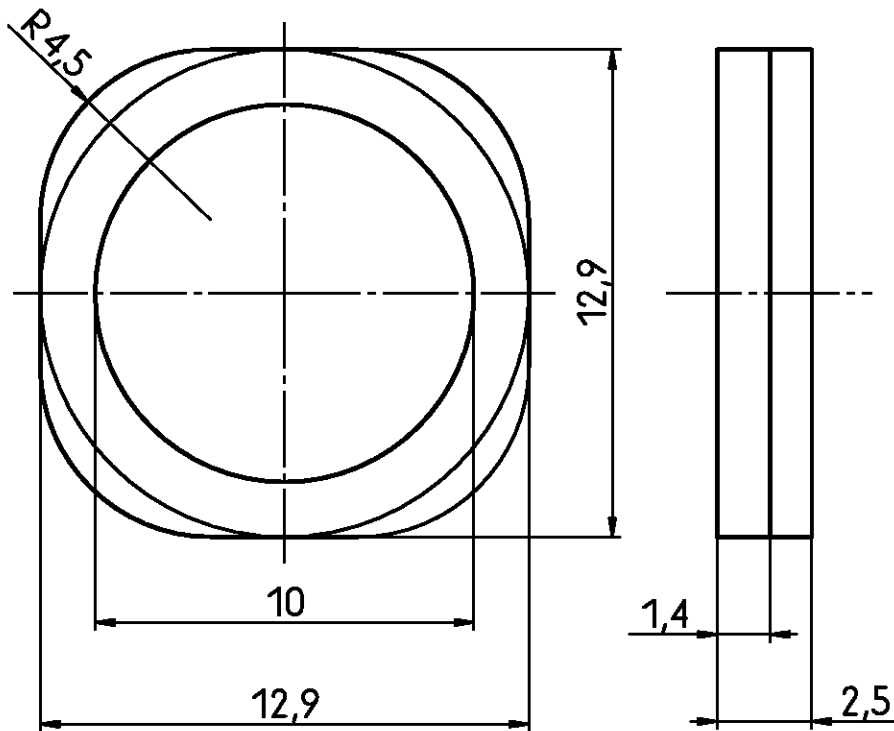

1 OBSOLETE PARTS: OBSOLETE CIS STREAMLINING PER D.RENAUD/D.SINISI

	Old Part Number	Tyco Part Number	colour
	V42254-A6210-L1	5-1393561-9	grey
1 OBSOLETE	V42254-A6210-L100	6-1393561-1	black

tyco
Electronics

Tyco Electronics Corporation
Oostkamp - Belgium

SCALE 5:1

WEIGHT

MATERIAL

LOC DIMENSIONS
GW IN MM

PART NAME

bushing

D-Sub housing

DATE 01.08.88
NAME Vandewyngaerde
DEP. PD Com P&SE
EC

PART NO.

V42254-A6210-L1-*27

SHT. 1-

REV.	CHANGE ORDER	DATE	APP.
A1	ECO-09-026495	02DEC09	AEG
A	WO00/7013	03.07.00	KV
01		01.08.88	VDW

TOLERANCE UNLESS
SPECIFIED OTHERWISE

customer drawing number: C 5-1393561-9

OF 1

THIS INFORMATION IS CONFIDENTIAL AND PROPRIETARY TO TYCO ELECTRONICS CORPORATION AND ITS WORLDWIDE SUBSIDIARIES AND AFFILIATES. IT MAY NOT BE DISCLOSED TO ANYONE, OTHER THAN TYCO ELECTRONICS PERSONNEL, WITHOUT WRITTEN AUTHORIZATION FROM TYCO ELECTRONICS CORPORATION, HARRISBURG, PENNSYLVANIA USA.

PROPRIETARY: