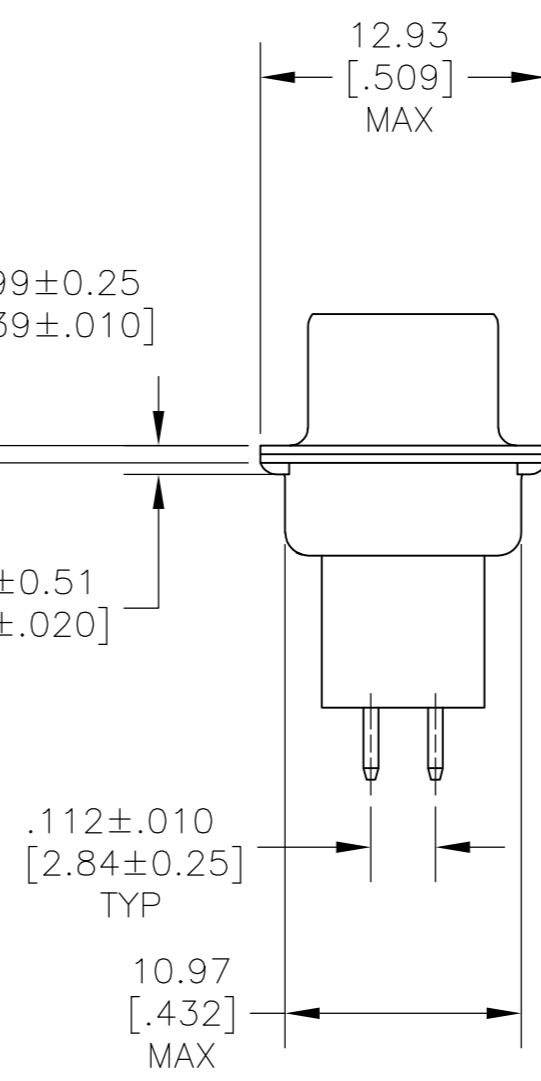

- ⚠ MOLDED PARTS: GLASS-FILLED PBT OR GLASS-FILLED NYLON, UL94V-0 RATED. COLOR: BLACK  
SHELLS: CARBON STEEL. BLACK.  
CONTACTS: BRASS.
- ⚠ SHELLS: 5.08µm [.000200] MIN ZINC WITH YELLOW CHROMATE COATING.  
CONTACTS: GOLD PLATED FOR LENGTH OF 3.81 [.150] MIN FROM MATING END, 0.76µm [.000030] MIN GOLD IN MATED AREA, 2.54µm [.000100] MIN TIN-LEAD ON SOLDER END, BOTH OVER 1.27µm [.000050] MIN NICKEL.  
OR  
GOLD FLASH OVER PALLADIUM NICKEL PLATED FOR LENGTH OF 3.81 [.150] MIN FROM MATING END, 0.76µm [.000030] MIN TOTAL IN MATED AREA, 2.54µm [.000100] MIN TIN-LEAD ON SOLDER END, BOTH OVER 1.27µm [.000050] MIN NICKEL.
- 3. NOTE DELETED.
- 4. NOTE DELETED.
- 5. NOTE DELETED.
- ⚠ NOTE DELETED.
- ⚠ GOLD PLATED FOR LENGTH OF 3.81 [.150] MIN FROM MATING END, GOLD FLASH IN MATED AREA. 2.54µm [.000100] MIN TIN-LEAD ON SOLDER END, ALL OVER 1.27µm [.000050] MIN NICKEL.

AMP, PART NO & DATE CODE MARKED IN AREA INDICATED, ON FAR SIDE

SUPSD BY 205714-7	-	-	205714-8
	⚠	4.78 [.188]	205714-7
OBSOLETE	⚠	16.54 [.651]	205714-6
OBSOLETE	-	-	205714-5
SUPSD BY 205714-7	⚠	10.85 [.427]	205714-4
SUPSD BY 205714-7	⚠	10.85 [.427]	205714-3
SUPSD BY 205714-7	⚠	3.18 [.125]	205714-2
SUPSD BY 205714-7	⚠	3.18 [.125]	205714-1
	CONTACT FINISH	A	PART NUMBER

DIMENSIONS:		TOLERANCES UNLESS OTHERWISE SPECIFIED:		DWN		TE Connectivity	
m	[INCHES]	0 PLC	± -	J. POLIGNONE	01FEB07		
		1 PLC	± -	CHK E. BRIANT	01FEB07		
		2 PLC	± 0.13 [.005]	APVD E. BRIANT	01FEB07		
		3 PLC	± -	NAME			
		4 PLC	± -	PRODUCT SPEC	108-40025	PLUG ASSY, SIZE 4, 37 POS, VERTICAL, AMPLIMITE HDP	
		ANGLES	± -	APPLICATION SPEC	114-40013	SIZE	CAGE CODE
MATERIAL	⚠	FINISH	⚠	WEIGHT	-	DRAWING NO	RESTRICTED TO
				CUSTOMER DRAWING		A2 00779	C=205714
				SCALE	NTS	SHEET	1 of 1
				REV	AB		