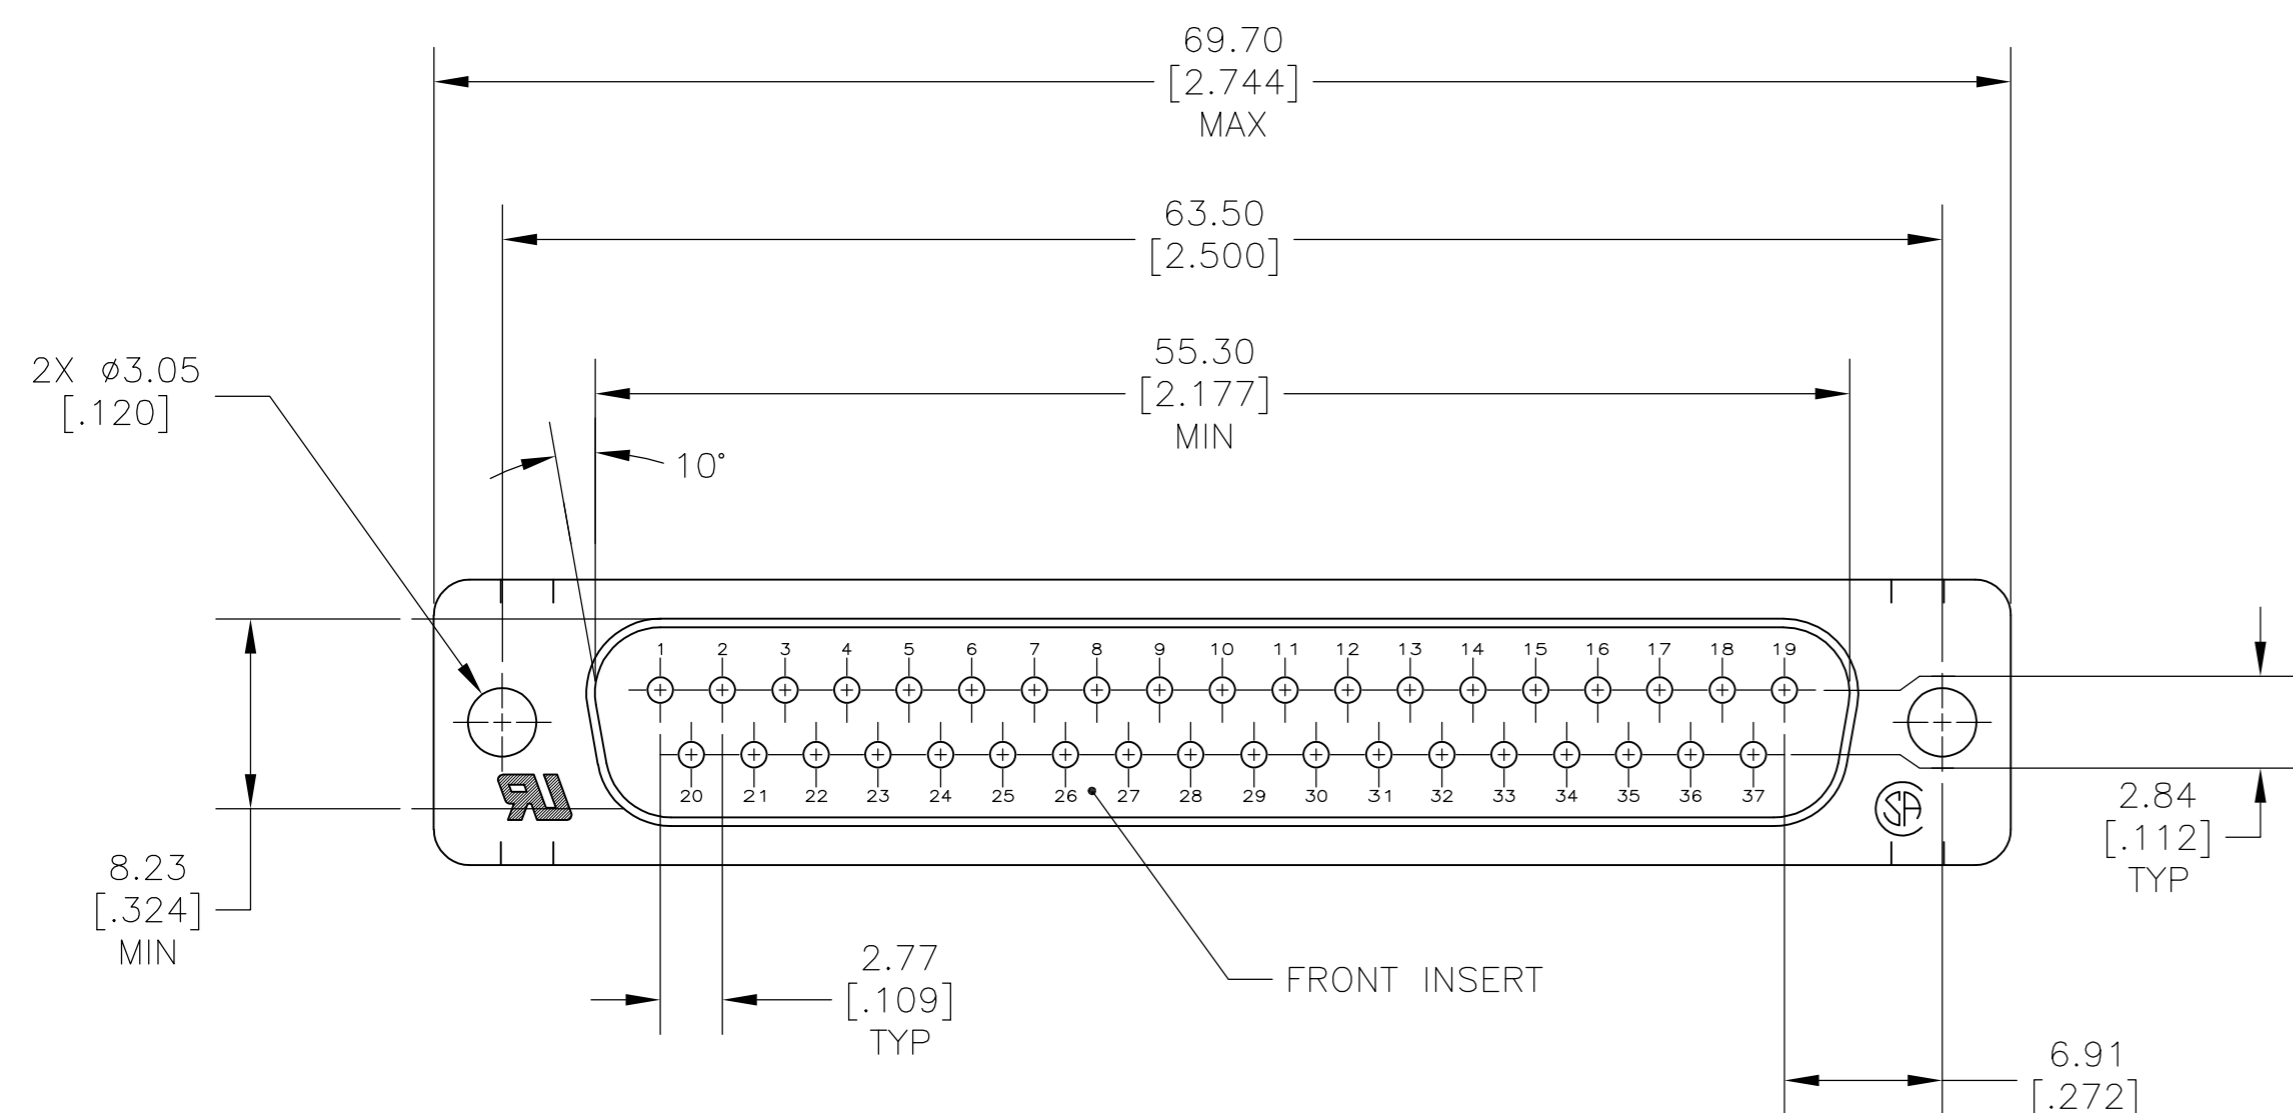

- ⚠ MOLDED PARTS: GLASS-FILLED PBT OR GLASS-FILLED NYLON, UL94V-0 RATED. COLOR: BLACK  
SHELLS: CARBON STEEL. BLACK.  
CONTACTS: BRASS.
- ⚠ SHELLS: 5.08µm [.000200] MIN ZINC WITH YELLOW CHROMATE COATING.  
CONTACTS: GOLD PLATED FOR LENGTH OF 3.81 [.150] MIN FROM MATING END, 0.76µm [.000030] MIN GOLD IN MATED AREA, 2.54µm [.000100] MIN TIN-LEAD ON SOLDER END, BOTH OVER 1.27µm [.000050] MIN NICKEL.  
OR  
GOLD FLASH OVER PALLADIUM NICKEL PLATED FOR LENGTH OF 3.81 [.150] MIN FROM MATING END, 0.76µm [.000030] MIN TOTAL IN MATED AREA, 2.54µm [.000100] MIN TIN-LEAD ON SOLDER END, BOTH OVER 1.27µm [.000050] MIN NICKEL.
- 3. NOTE DELETED.
- 4. NOTE DELETED.
- 5. NOTE DELETED.
- ⚠ NOTE DELETED.
- ⚠ GOLD PLATED FOR LENGTH OF 3.81 [.150] MIN FROM MATING END, GOLD FLASH IN MATED AREA. 2.54µm [.000100] MIN TIN-LEAD ON SOLDER END, ALL OVER 1.27µm [.000050] MIN NICKEL.

AMP, PART NO & DATE CODE MARKED IN AREA INDICATED, ON FAR SIDE

SUPSD BY 205714-7	-	-	205714-8
	⚠	4.78 [.188]	205714-7
OBSOLETE	⚠	16.54 [.651]	205714-6
OBSOLETE	-	-	205714-5
SUPSD BY 205714-7	⚠	10.85 [.427]	205714-4
SUPSD BY 205714-7	⚠	10.85 [.427]	205714-3
SUPSD BY 205714-7	⚠	3.18 [.125]	205714-2
SUPSD BY 205714-7	⚠	3.18 [.125]	205714-1
	CONTACT FINISH	A	PART NUMBER

DIMENSIONS:		TOLERANCES UNLESS OTHERWISE SPECIFIED:		DWN		TE Connectivity	
m	[INCHES]	0 PLC	± -	J. POLIGNONE	01FEB07		
		1 PLC	± -	CHK E. BRIANT	01FEB07		
		2 PLC	± 0.13 [.005]	APVD E. BRIANT	01FEB07		
		3 PLC	± -	NAME			
		4 PLC	± -	PRODUCT SPEC	108-40025	PLUG ASSY, SIZE 4, 37 POS, VERTICAL, AMPLIMITE HDP	
		ANGLES	± -	APPLICATION SPEC	114-40013	SIZE	CAGE CODE
MATERIAL	⚠	FINISH	⚠	WEIGHT	-	DRAWING NO	RESTRICTED TO
				CUSTOMER DRAWING		A2 00779	C=205714
				SCALE	NTS	SHEET	1 of 1
				REV	AB		