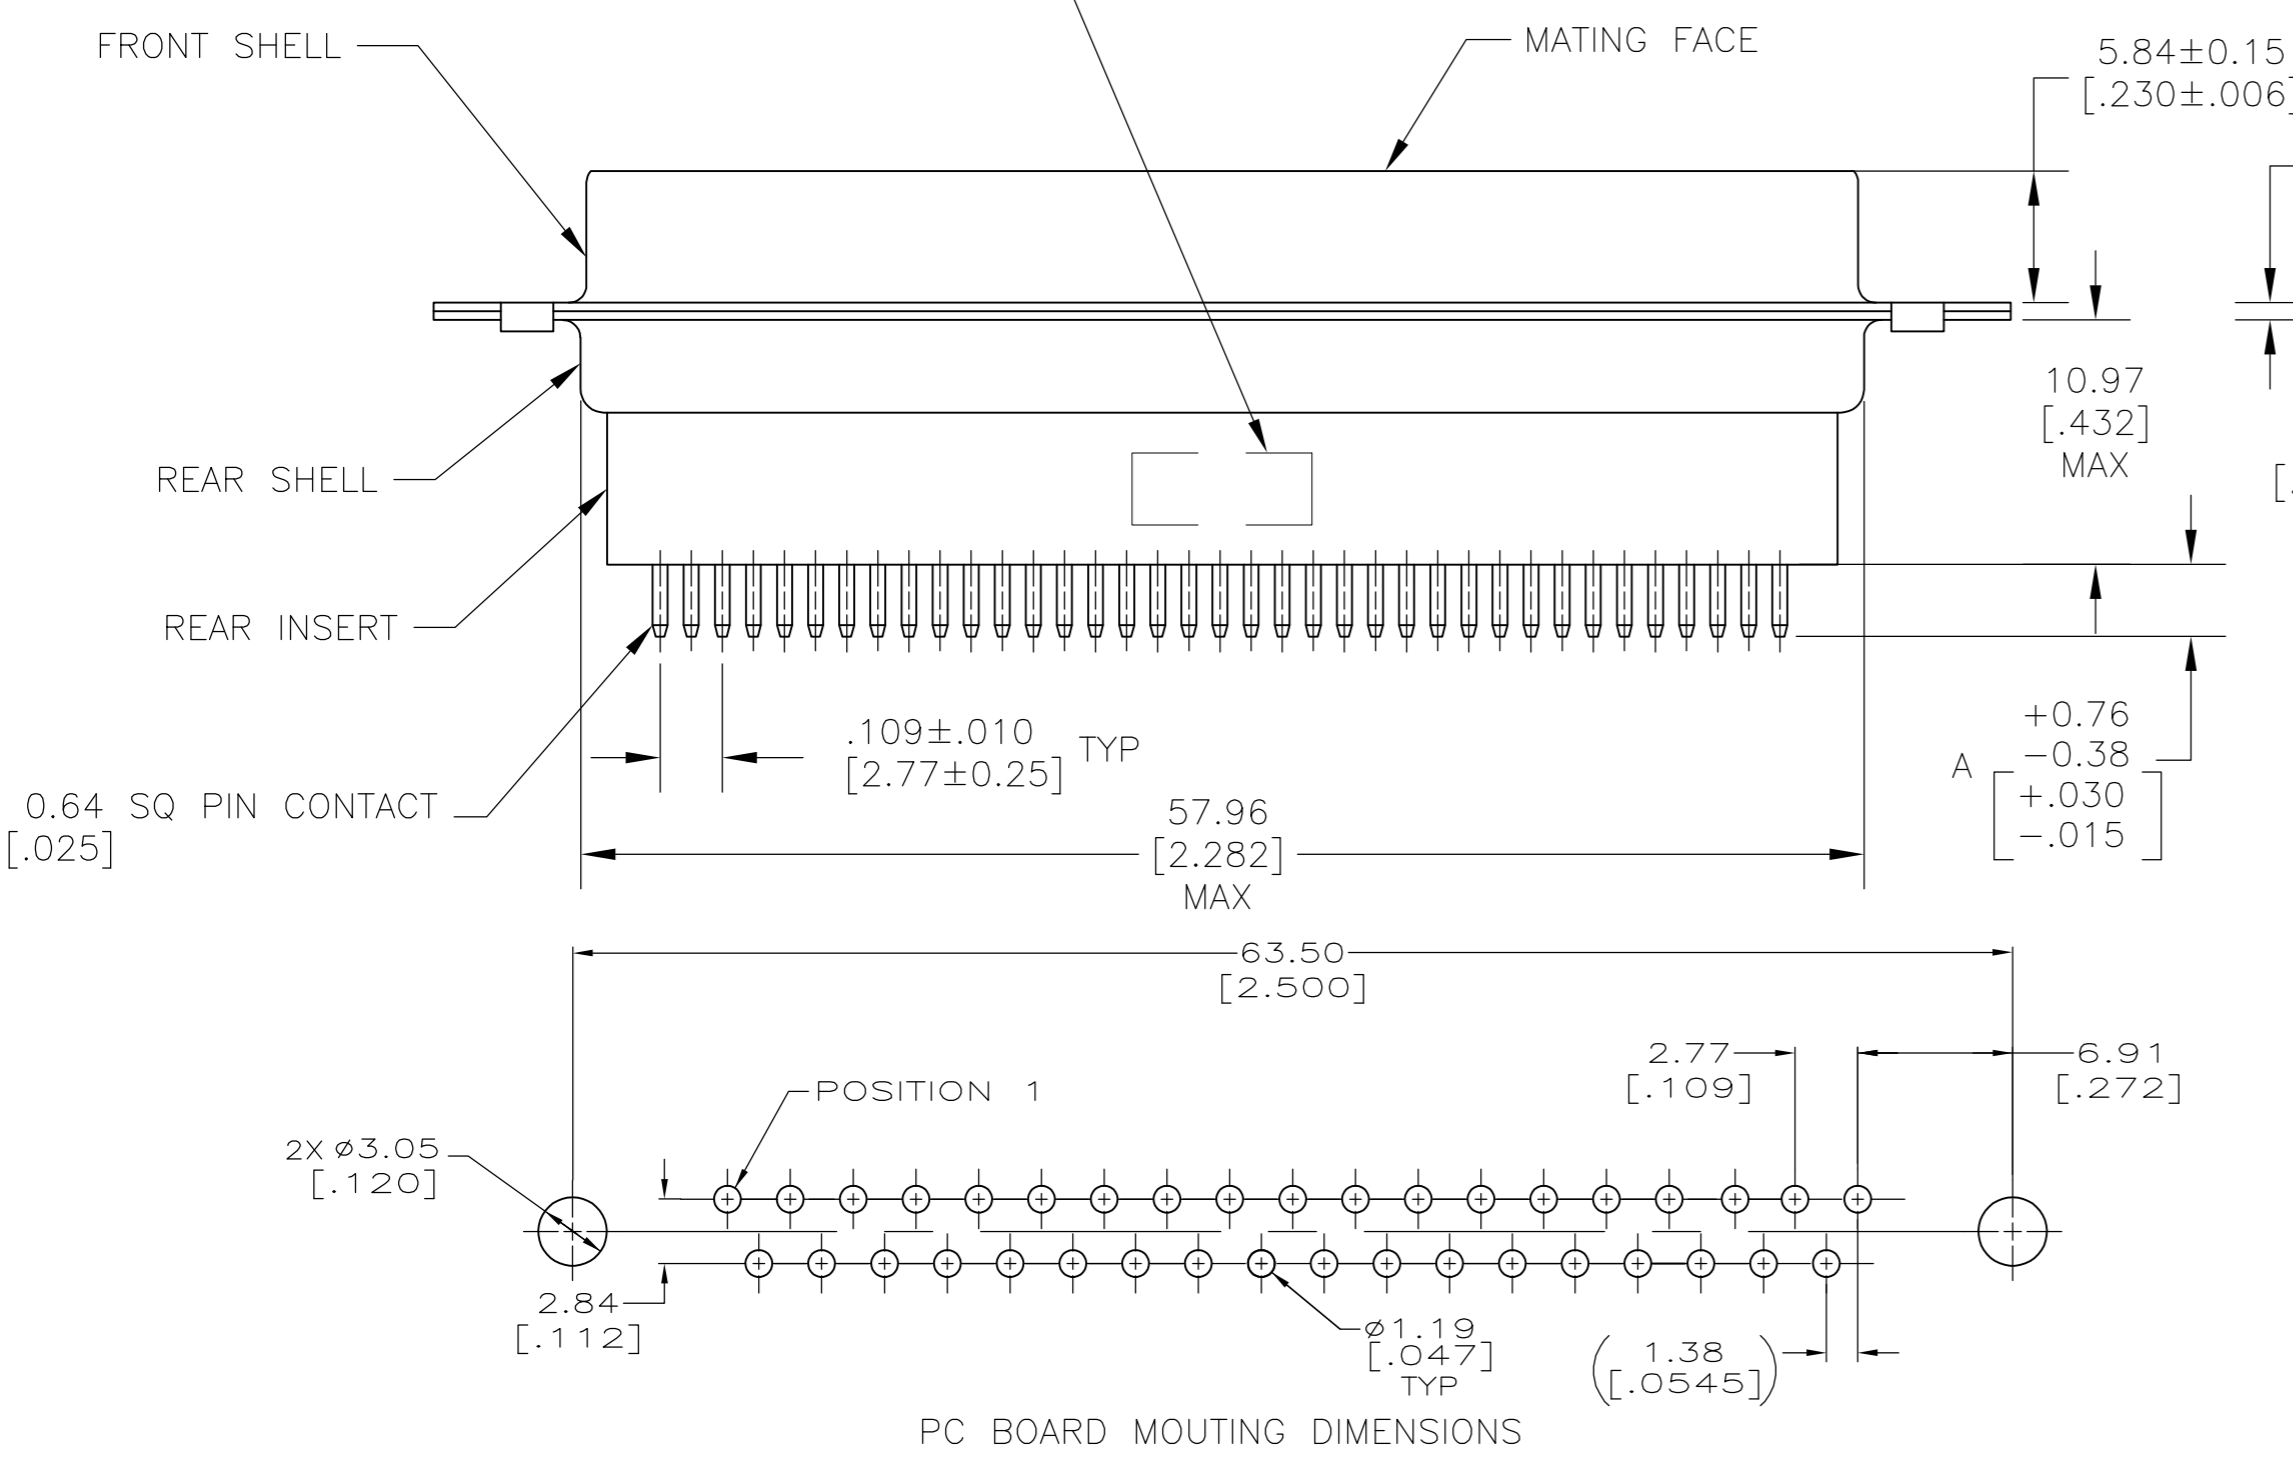

- ⚠ MOLDED PARTS: GLASS-FILLED PBT OR GLASS-FILLED NYLON, UL94V-0 RATED. COLOR: BLACK  
SHELLS: CARBON STEEL. BLACK.  
CONTACTS: BRASS.
- ⚠ SHELLS: 5.08µm [.000200] MIN ZINC WITH YELLOW CHROMATE COATING.  
CONTACTS: GOLD PLATED FOR LENGTH OF 3.81 [.150] MIN FROM MATING END, 0.76µm [.000030] MIN GOLD IN MATED AREA, 2.54µm [.000100] MIN TIN-LEAD ON SOLDER END, BOTH OVER 1.27µm [.000050] MIN NICKEL.  
OR  
GOLD FLASH OVER PALLADIUM NICKEL PLATED FOR LENGTH OF 3.81 [.150] MIN FROM MATING END, 0.76µm [.000030] MIN TOTAL IN MATED AREA, 2.54µm [.000100] MIN TIN-LEAD ON SOLDER END, BOTH OVER 1.27µm [.000050] MIN NICKEL.
- 3. NOTE DELETED.
- 4. NOTE DELETED.
- 5. NOTE DELETED.
- ⚠ NOTE DELETED.
- ⚠ GOLD PLATED FOR LENGTH OF 3.81 [.150] MIN FROM MATING END, GOLD FLASH IN MATED AREA. 2.54µm [.000100] MIN TIN-LEAD ON SOLDER END, ALL OVER 1.27µm [.000050] MIN NICKEL.

AMP, PART NO & DATE CODE MARKED IN AREA INDICATED, ON FAR SIDE

SUPSD BY 205714-7	-	-	205714-8
	⚠	4.78 [.188]	205714-7
OBSOLETE	⚠	16.54 [.651]	205714-6
OBSOLETE	-	-	205714-5
SUPSD BY 205714-7	⚠	10.85 [.427]	205714-4
SUPSD BY 205714-7	⚠	10.85 [.427]	205714-3
SUPSD BY 205714-7	⚠	3.18 [.125]	205714-2
SUPSD BY 205714-7	⚠	3.18 [.125]	205714-1
	CONTACT FINISH	A	PART NUMBER

DIMENSIONS:		TOLERANCES UNLESS OTHERWISE SPECIFIED:		DWN		TE Connectivity	
m	[INCHES]	0 PLC	± -	J. POLIGNONE	01FEB07		
		1 PLC	± -	CHK E. BRIANT	01FEB07		
		2 PLC	± 0.13 [.005]	APVD E. BRIANT	01FEB07		
		3 PLC	± -	NAME			
		4 PLC	± -	PRODUCT SPEC	108-40025	PLUG ASSY, SIZE 4, 37 POS, VERTICAL, AMPLIMITE HDP	
		ANGLES	± -	APPLICATION SPEC	114-40013	SIZE	CAGE CODE
MATERIAL	⚠	FINISH	⚠	WEIGHT	-	DRAWING NO	RESTRICTED TO
				CUSTOMER DRAWING		A2 00779	C=205714
				SCALE	NTS	SHEET	1 of 1
				REV	AB		