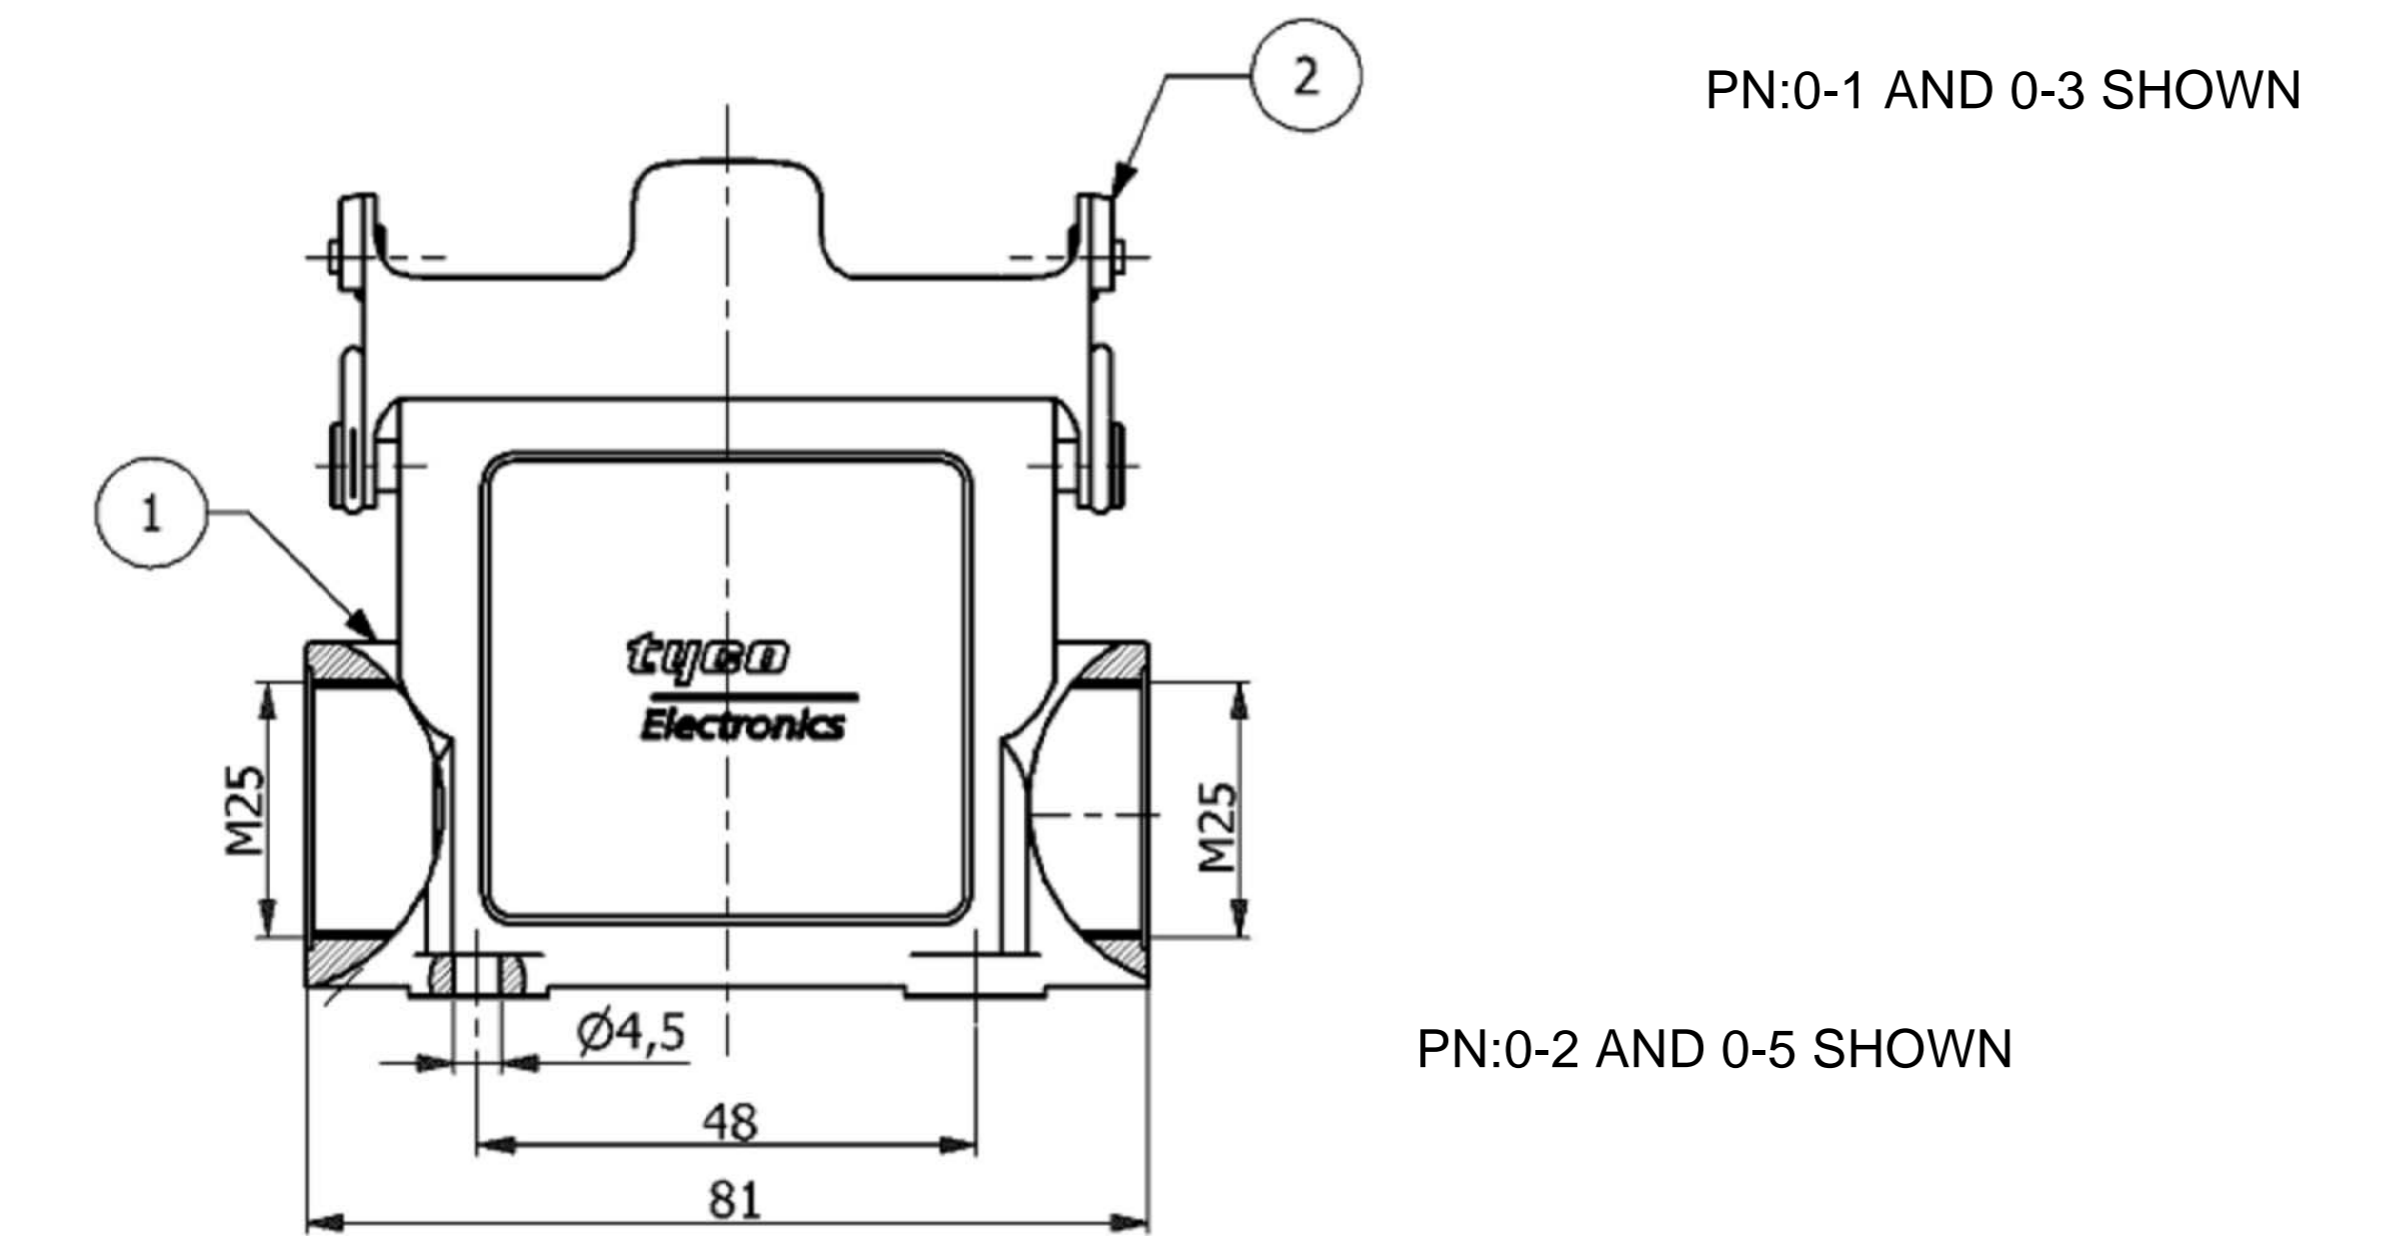

PN:0-1 AND 0-3 SHOWN

PN:0-2 AND 0-5 SHOWN

NOTES:

- 1. PACKAGING QUANTITY: 5 PIECES PER BOX
- 2. MATERIAL: HOUSING :ALUMINIUM DIE CAST ALLOY
- 3. SURFACE:VARNISH GREY OR BLACK
- 4. VARNISH ON THE INSIDE NOT NECESSARY
- 5. SPECIAL PACKING
- 6. OBSOLETE

PN:0-1
 Ordering Text:
 HD.15.SGD-LB 2 M25.G
 PN:0-3
 Ordering Text:
 HD-K.15.SGD-LB.2.M25.G

PN:0-2
 Ordering Text:
 HD.15.SG-LB 2 M25.G

PN:0-5
 Ordering Text:
 HD.15.SG-LB 2 M25.G.KM

QTY	DESCRIPTION	MATERIAL	SURFACE	COLOR	ITEM NO.	REMARKS
1	Cover, HA-K	Aluminium	Aluminium Oxide	Black	6	-
1	Clip	Stainless steel	-	-	5	-
1	Surface Mounted Housing Side Entry, HD-K	Aluminium	Aluminium Oxide	Black	4	-
-	Cover	Aluminium	-	Grey	3	-
1	Clip	Steel	Zinc Plated	Blue	2	-
1	Surface Mounted Housing Side Entry,HD	Aluminium	-	Grey	1	-

PRODUCT SPEC: 108-74009
 APPLICATION SPEC: 114-74004

SIZE: A2 CAGE CODE: 00779 DRAWING NO: 1106413 RESTRICTED TO: -
 WEIGHT: CUSTOMER DRAWING SCALE: NTS SHEET: 1 of 1 REV: B4

单击下面可查看定价，库存，交付和生命周期等信息

[>>TE Connectivity\(泰科\)](#)