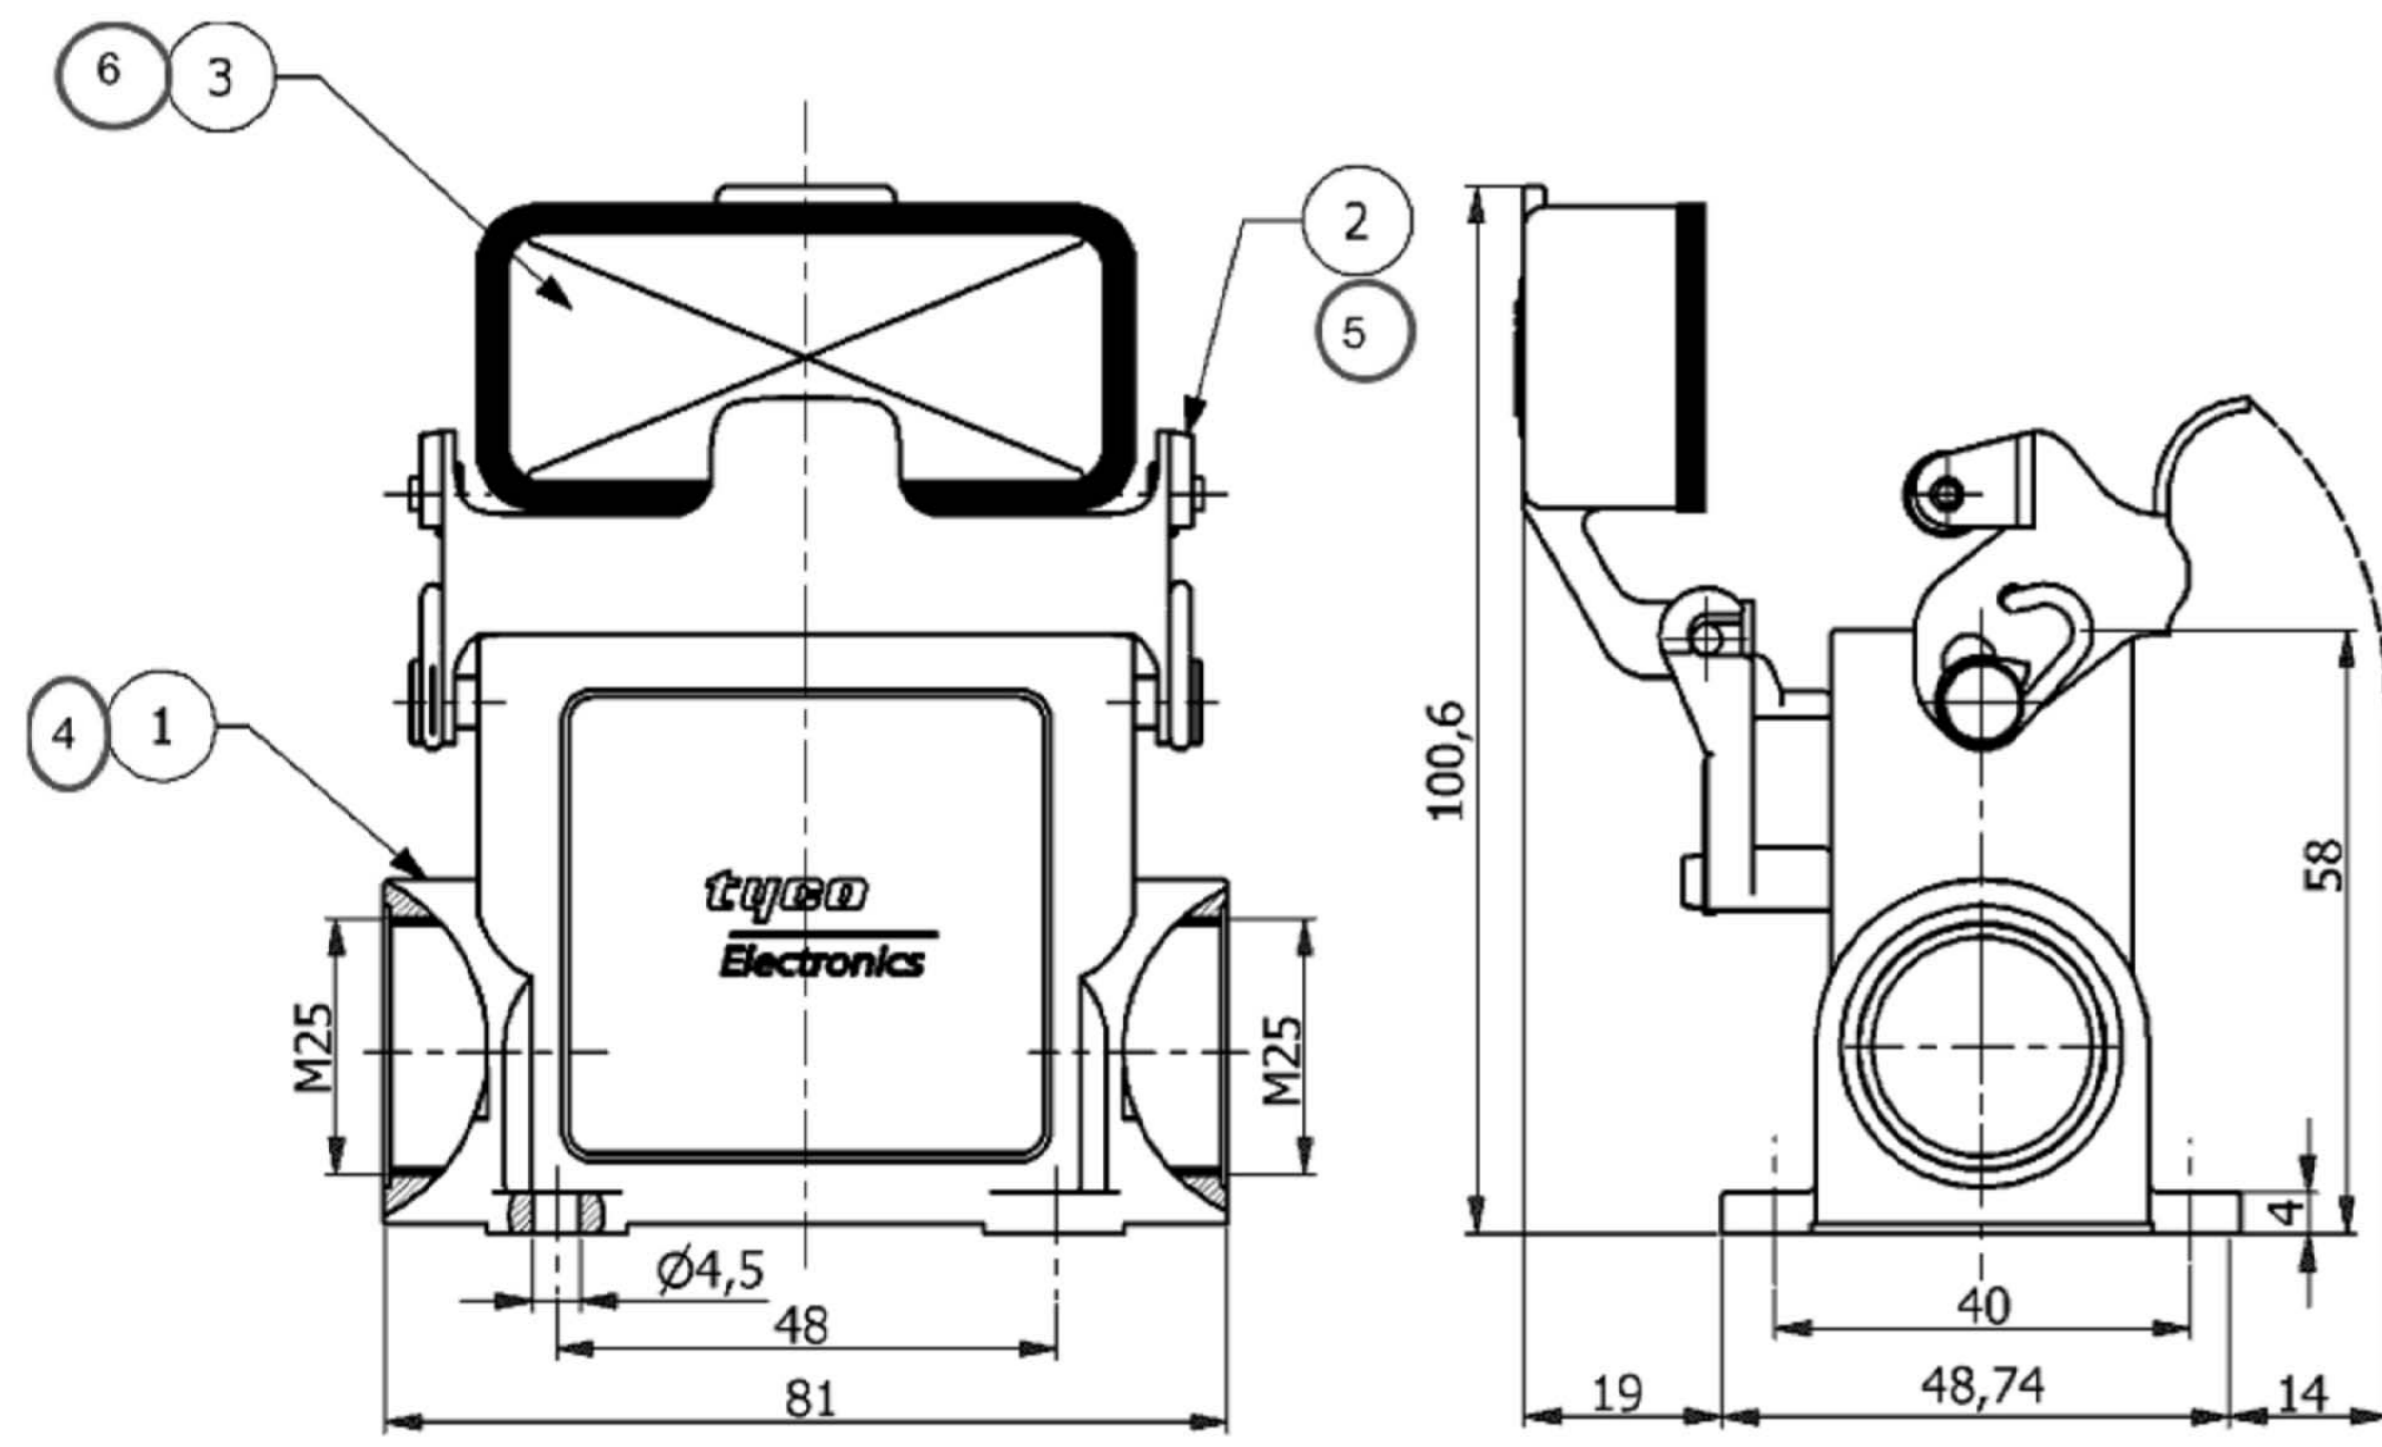

PN:0-1 AND 0-3 SHOWN

PN:0-2 AND 0-5 SHOWN

NOTES:

- 1. PACKAGING QUANTITY: 5 PIECES PER BOX
- 2. MATERIAL: HOUSING :ALUMINIUM DIE CAST ALLOY
- 3. SURFACE:VARNISH GREY OR BLACK
- 4. VARNISH ON THE INSIDE NOT NECESSARY
- 5. SPECIAL PACKING
- 6. OBSOLETE

PN:0-1
 Ordering Text:
 HD.15.SGD-LB 2 M25.G
 PN:0-3
 Ordering Text:
 HD-K.15.SGD-LB.2.M25.G

PN:0-2
 Ordering Text:
 HD.15.SG-LB 2 M25.G

PN:0-5
 Ordering Text:
 HD.15.SG-LB 2 M25.G.KM

QTY	DESCRIPTION	MATERIAL	SURFACE	COLOR	ITEM NO.	REMARKS
1	Cover, HA-K	Aluminium	Aluminium Oxide	Black	6	-
1	Clip	Stainless steel	-	-	5	-
1	Surface Mounted Housing Side Entry, HD-K	Aluminium	Aluminium Oxide	Black	4	-
-	Cover	Aluminium	-	Grey	3	-
1	Clip	Steel	Zinc Plated	Blue	2	-
1	Surface Mounted Housing Side Entry,HD	Aluminium	-	Grey	1	-

PRODUCT SPEC: 108-74009
 APPLICATION SPEC: 114-74004

SIZE: A2 CAGE CODE: 00779 DRAWING NO: 1106413 RESTRICTED TO: -
 WEIGHT: CUSTOMER DRAWING SCALE: NTS SHEET: 1 of 1 REV: B4

单击下面可查看定价，库存，交付和生命周期等信息

[>>TE Connectivity\(泰科\)](#)