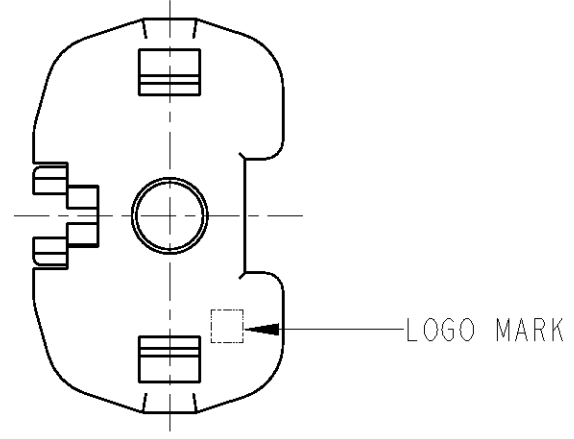

1. THIS PRODUCT SHOULD BE USED WITH THE IIDIA SQUIB CONNECTOR COMPACT TYPE PLUG HOUSING (P/N:1612121). THE APPLICABLE SHORT CIRCUIT RING FOR THIS PRODUCT IS P/N 699638, 1473369, 1376766.
 2. INSTRUCTION SHEET: 411-78033

1. 本製品は、IIDIA SQUIB CONNECTOR COMPACT TYPE PLUG HOUSING (P/N:1612121) に装着して使用する。
 本製品に適用可能なショートサーキットリングは、P/N 699638、1473369、1376766である。
 2. 取扱説明書: 411-78033

BLACK	1827120-1
COLOR	PART NUMBER

THIS DRAWING IS A CONTROLLED DOCUMENT FOR TYCO ELECTRONICS CORPORATION. IT IS SUBJECT TO CHANGE AND THE CONTROLLING ENGINEERING ORGANIZATION SHOULD BE CONTACTED FOR THE LATEST REVISION.		DWN A. OKADA 05NOV2004	Tyco Electronics Corporation Kawasaki, Japan													
DIMENSIONS: 単位: 概 mm		CHK T. HAYASHI 05NOV2004														
TOLERANCES UNLESS OTHERWISE SPECIFIED: 一般公差 ±0.2		APVD H. YAMAGAMI 05NOV2004	NAME 名称 IIDIA SQUIB CONNECTOR COMPACT TYPE BUTTON													
<table border="1"> <tr><td>0 PLC</td><td>±</td></tr> <tr><td>1 PLC</td><td>±0.1</td></tr> <tr><td>2 PLC</td><td>±0.01</td></tr> <tr><td>3 PLC</td><td>±0.001</td></tr> <tr><td>4 PLC</td><td>±0.0001</td></tr> <tr><td>ANGLES</td><td>±1.00'</td></tr> </table>		0 PLC	±	1 PLC	±0.1	2 PLC	±0.01	3 PLC	±0.001	4 PLC	±0.0001	ANGLES	±1.00'	PRODUCT SPEC 製品規格 108-5679	SIZE A3	
0 PLC	±															
1 PLC	±0.1															
2 PLC	±0.01															
3 PLC	±0.001															
4 PLC	±0.0001															
ANGLES	±1.00'															
MATERIAL 材料 PBT G30		APPLICATION SPEC 取付適用規格 -	CAGE CODE 00779	DRAWING NO 番号 C=1827120												
FINISH 仕上 SEE TABLE		WEIGHT 0.2 g	RESTRICTED TO -													
CUSTOMER DRAWING			SCALE 尺度 5:1	SHEET 1 OF 1												
			REV A													