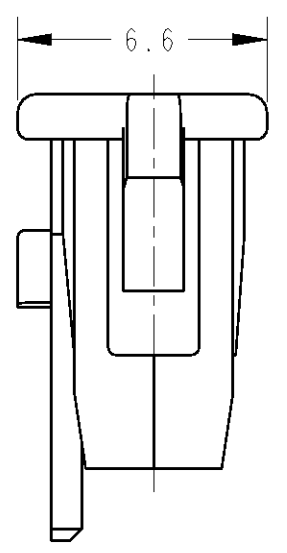

1. THIS PRODUCT SHOULD BE USED WITH THE IIDIA SQUIB CONNECTOR COMPACT TYPE PLUG HOUSING (P/N:1612121). THE APPLICABLE SHORT CIRCUIT RING FOR THIS PRODUCT IS P/N 699638, 1473369, 1376766.
 2. INSTRUCTION SHEET: 411-78033

1. 本製品は、IIDIA SQUIB CONNECTOR COMPACT TYPE PLUG HOUSING (P/N:1612121) に装着して使用する。
 本製品に適用可能なショートサーキットリングは、P/N 699638、1473369、1376766である。
 2. 取扱説明書: 411-78033

BLACK	1827120-1
COLOR	PART NUMBER

THIS DRAWING IS A CONTROLLED DOCUMENT FOR TYCO ELECTRONICS CORPORATION. IT IS SUBJECT TO CHANGE AND THE CONTROLLING ENGINEERING ORGANIZATION SHOULD BE CONTACTED FOR THE LATEST REVISION.		DWN A. OKADA 05NOV2004	Tyco Electronics Corporation Kawasaki, Japan													
DIMENSIONS: 単位: 概 mm		CHK T. HAYASHI 05NOV2004														
TOLERANCES UNLESS OTHERWISE SPECIFIED: 一般公差 ±0.2		APVD H. YAMAGAMI 05NOV2004	NAME 名称 IIDIA SQUIB CONNECTOR COMPACT TYPE BUTTON													
<table border="1"> <tr><td>0 PLC</td><td>±</td></tr> <tr><td>1 PLC</td><td>±0.1</td></tr> <tr><td>2 PLC</td><td>±0.01</td></tr> <tr><td>3 PLC</td><td>±0.001</td></tr> <tr><td>4 PLC</td><td>±0.0001</td></tr> <tr><td>ANGLES</td><td>±1.00'</td></tr> </table>		0 PLC	±	1 PLC	±0.1	2 PLC	±0.01	3 PLC	±0.001	4 PLC	±0.0001	ANGLES	±1.00'	PRODUCT SPEC 製品規格 108-5679	SIZE A3	
0 PLC	±															
1 PLC	±0.1															
2 PLC	±0.01															
3 PLC	±0.001															
4 PLC	±0.0001															
ANGLES	±1.00'															
MATERIAL 材料 PBT G30		APPLICATION SPEC 取付適用規格 -	CAGE CODE 00779	DRAWING NO 番号 C=1827120												
FINISH 仕上 SEE TABLE		WEIGHT 0.2 g	RESTRICTED TO -													
CUSTOMER DRAWING			SCALE 尺度 5:1	SHEET 1 OF 1												
			REV A													