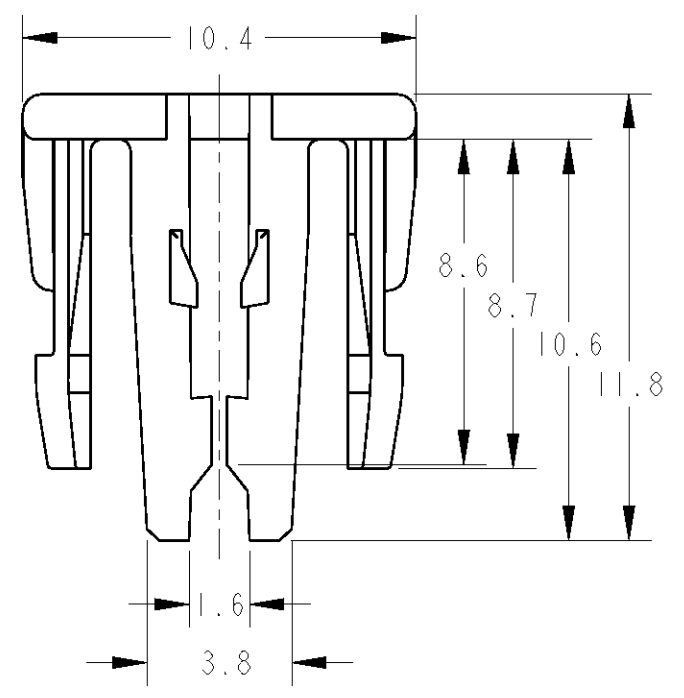

1. THIS PRODUCT SHOULD BE USED WITH THE IIDIA SQUIB CONNECTOR COMPACT TYPE PLUG HOUSING (P/N:1612121). THE APPLICABLE SHORT CIRCUIT RING FOR THIS PRODUCT IS P/N 699638, 1473369, 1376766.
 2. INSTRUCTION SHEET: 411-78033

1. 本製品は、IIDIA SQUIB CONNECTOR COMPACT TYPE PLUG HOUSING (P/N:1612121) に装着して使用する。
 本製品に適用可能なショートサーキットリングは、P/N 699638、1473369、1376766である。
 2. 取扱説明書: 411-78033

BLACK	1827120-1
COLOR	PART NUMBER

THIS DRAWING IS A CONTROLLED DOCUMENT FOR TYCO ELECTRONICS CORPORATION. IT IS SUBJECT TO CHANGE AND THE CONTROLLING ENGINEERING ORGANIZATION SHOULD BE CONTACTED FOR THE LATEST REVISION.		DWN A. OKADA 05NOV2004	Tyco Electronics Corporation Kawasaki, Japan													
DIMENSIONS: 単位: 概 mm		CHK T. HAYASHI 05NOV2004														
TOLERANCES UNLESS OTHERWISE SPECIFIED: 一般公差 ±0.2		APVD H. YAMAGAMI 05NOV2004	NAME 名称 IIDIA SQUIB CONNECTOR COMPACT TYPE BUTTON													
<table border="1"> <tr><td>0 PLC</td><td>±</td></tr> <tr><td>1 PLC</td><td>±0.1</td></tr> <tr><td>2 PLC</td><td>±0.01</td></tr> <tr><td>3 PLC</td><td>±0.001</td></tr> <tr><td>4 PLC</td><td>±0.0001</td></tr> <tr><td>ANGLES</td><td>±1.00'</td></tr> </table>		0 PLC	±	1 PLC	±0.1	2 PLC	±0.01	3 PLC	±0.001	4 PLC	±0.0001	ANGLES	±1.00'	PRODUCT SPEC 製品規格 108-5679	SIZE A3	
0 PLC	±															
1 PLC	±0.1															
2 PLC	±0.01															
3 PLC	±0.001															
4 PLC	±0.0001															
ANGLES	±1.00'															
MATERIAL 材料 PBT G30		APPLICATION SPEC 取付適用規格 -	CAGE CODE 00779	DRAWING NO 番号 C=1827120												
FINISH 仕上 SEE TABLE		WEIGHT 0.2 g	RESTRICTED TO -													
CUSTOMER DRAWING			SCALE 尺度 5:1	SHEET 1 OF 1												
			REV A													