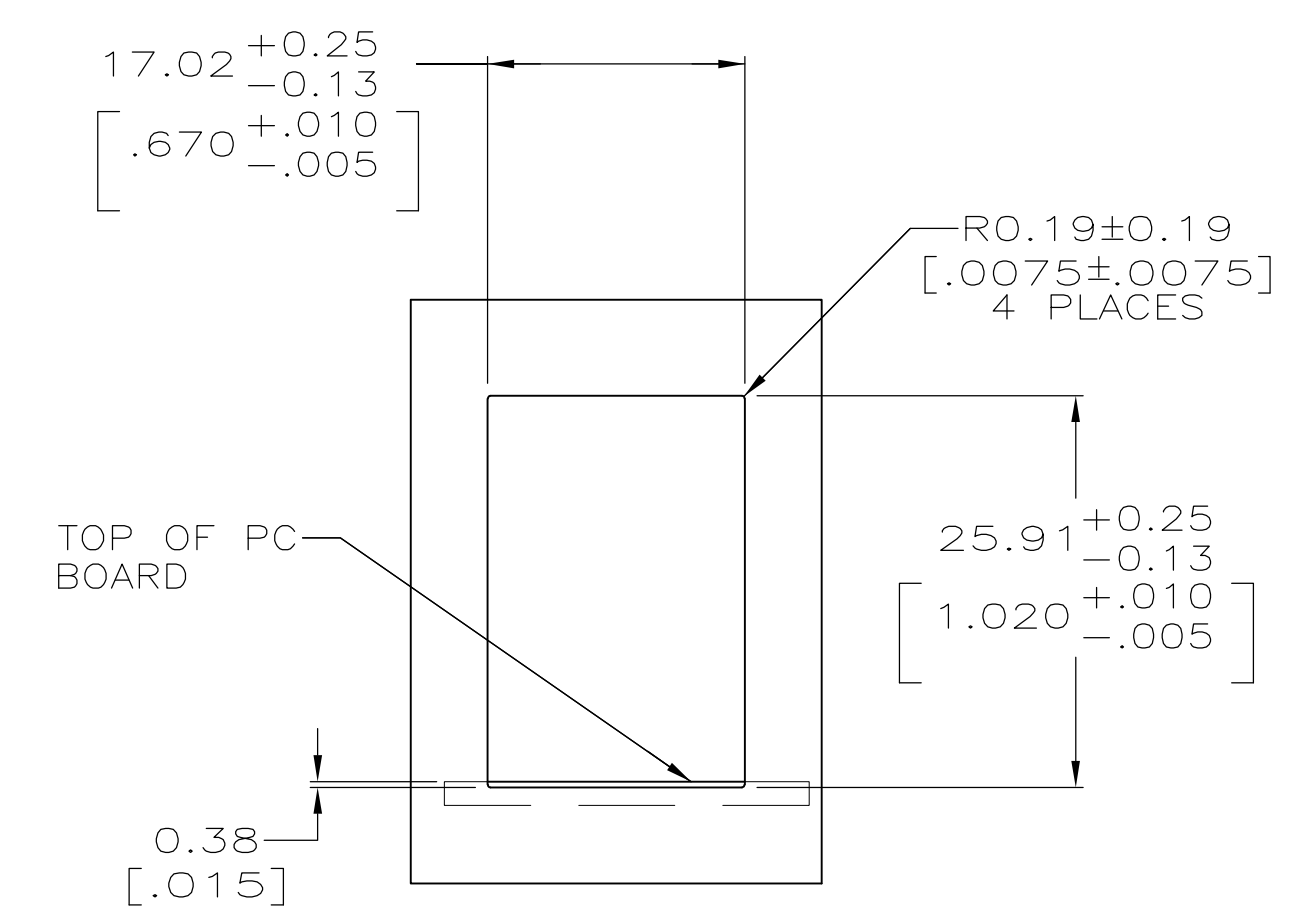

LOC		DIST		REVISIONS			
F	LTR	DESCRIPTION	DATE	DNW	APVD		
C	REV PER	ECO-10-025565	15DEC10	JJ	MQW		

- MATERIAL:
 HOUSING - PCT POLYESTER, BLACK, UL94V-0.
 OVERMOLDED TERMINAL ARRAY - PBT, BROWN.
 TERMINALS - 0.33 [.013] THICK PHOS BRONZE PLATED WITH 1.27µm [.000050] MIN THICK HARD GOLD IN LOCALIZED AREA AND 3.81µm [.000150] MIN THICK MATTE TIN IN SOLDER AREA OVER 1.27µm [.000050] MIN THICK NICKEL UNDERPLATE.
 SHIELD - 0.25 [.010] THICK COPPER ALLOY PLATED WITH 2.03µm [.000080] MIN BRIGHT TIN OVER 1.27 [.000050] MIN NICKEL
- ⚠ JACK CAVITY CONFORMS TO FCC RULES AND REGULATIONS, PART 68 SUBPART F.
- ⚠ DATE CODE LOCATED ON REAR OF PART APPROXIMATELY AS SHOWN:
 FIRST 2 DIGITS ARE LAST 2 DIGITS OF YEAR, SECOND 2 DIGITS ARE MANUFACTURING WORK WEEK, LAST DIGIT IS DAY OF WEEK, WITH SUNDAY = 1.

PC BOARD LAYOUT VIEWED FROM COMPONENT SIDE
 SCALE 2:1

SUGGESTED PANEL CUTOUT DIMENSIONS
 SCALE 2:1

5569450-1
 PART NUMBER

THIS DRAWING IS A CONTROLLED DOCUMENT.		DNW T. SPRINKLE/L.A. MAYER 08JUN2005	APVD S. FLICKINGER 08JUN2005	Tyco Electronics Corporation Harrisburg, Pa 17105-3608													
DIMENSIONS: mm [INCHES]		TOLERANCES UNLESS OTHERWISE SPECIFIED:		NAME S. FLICKINGER													
<table border="1"> <tr><td>0. PLC</td><td>± -</td></tr> <tr><td>1. PLC</td><td>± -</td></tr> <tr><td>2. PLC</td><td>± 0.25(.01)</td></tr> <tr><td>3. PLC</td><td>± 0.13(.005)</td></tr> <tr><td>4. PLC</td><td>± -</td></tr> <tr><td>ANGLES</td><td>± -</td></tr> </table>		0. PLC	± -	1. PLC	± -	2. PLC	± 0.25(.01)	3. PLC	± 0.13(.005)	4. PLC	± -	ANGLES	± -	PRODUCT SPEC 108-1163-2		Tyco Electronics	
0. PLC	± -																
1. PLC	± -																
2. PLC	± 0.25(.01)																
3. PLC	± 0.13(.005)																
4. PLC	± -																
ANGLES	± -																
MATERIAL SEE NOTE 1		FINISH SEE NOTE 1		APPLICATION SPEC 114-2048													
		WEIGHT -		RESTRICTED TO -													
		CUSTOMER DRAWING		SCALE 4:1 SHEET 1 OF 1 REV C													