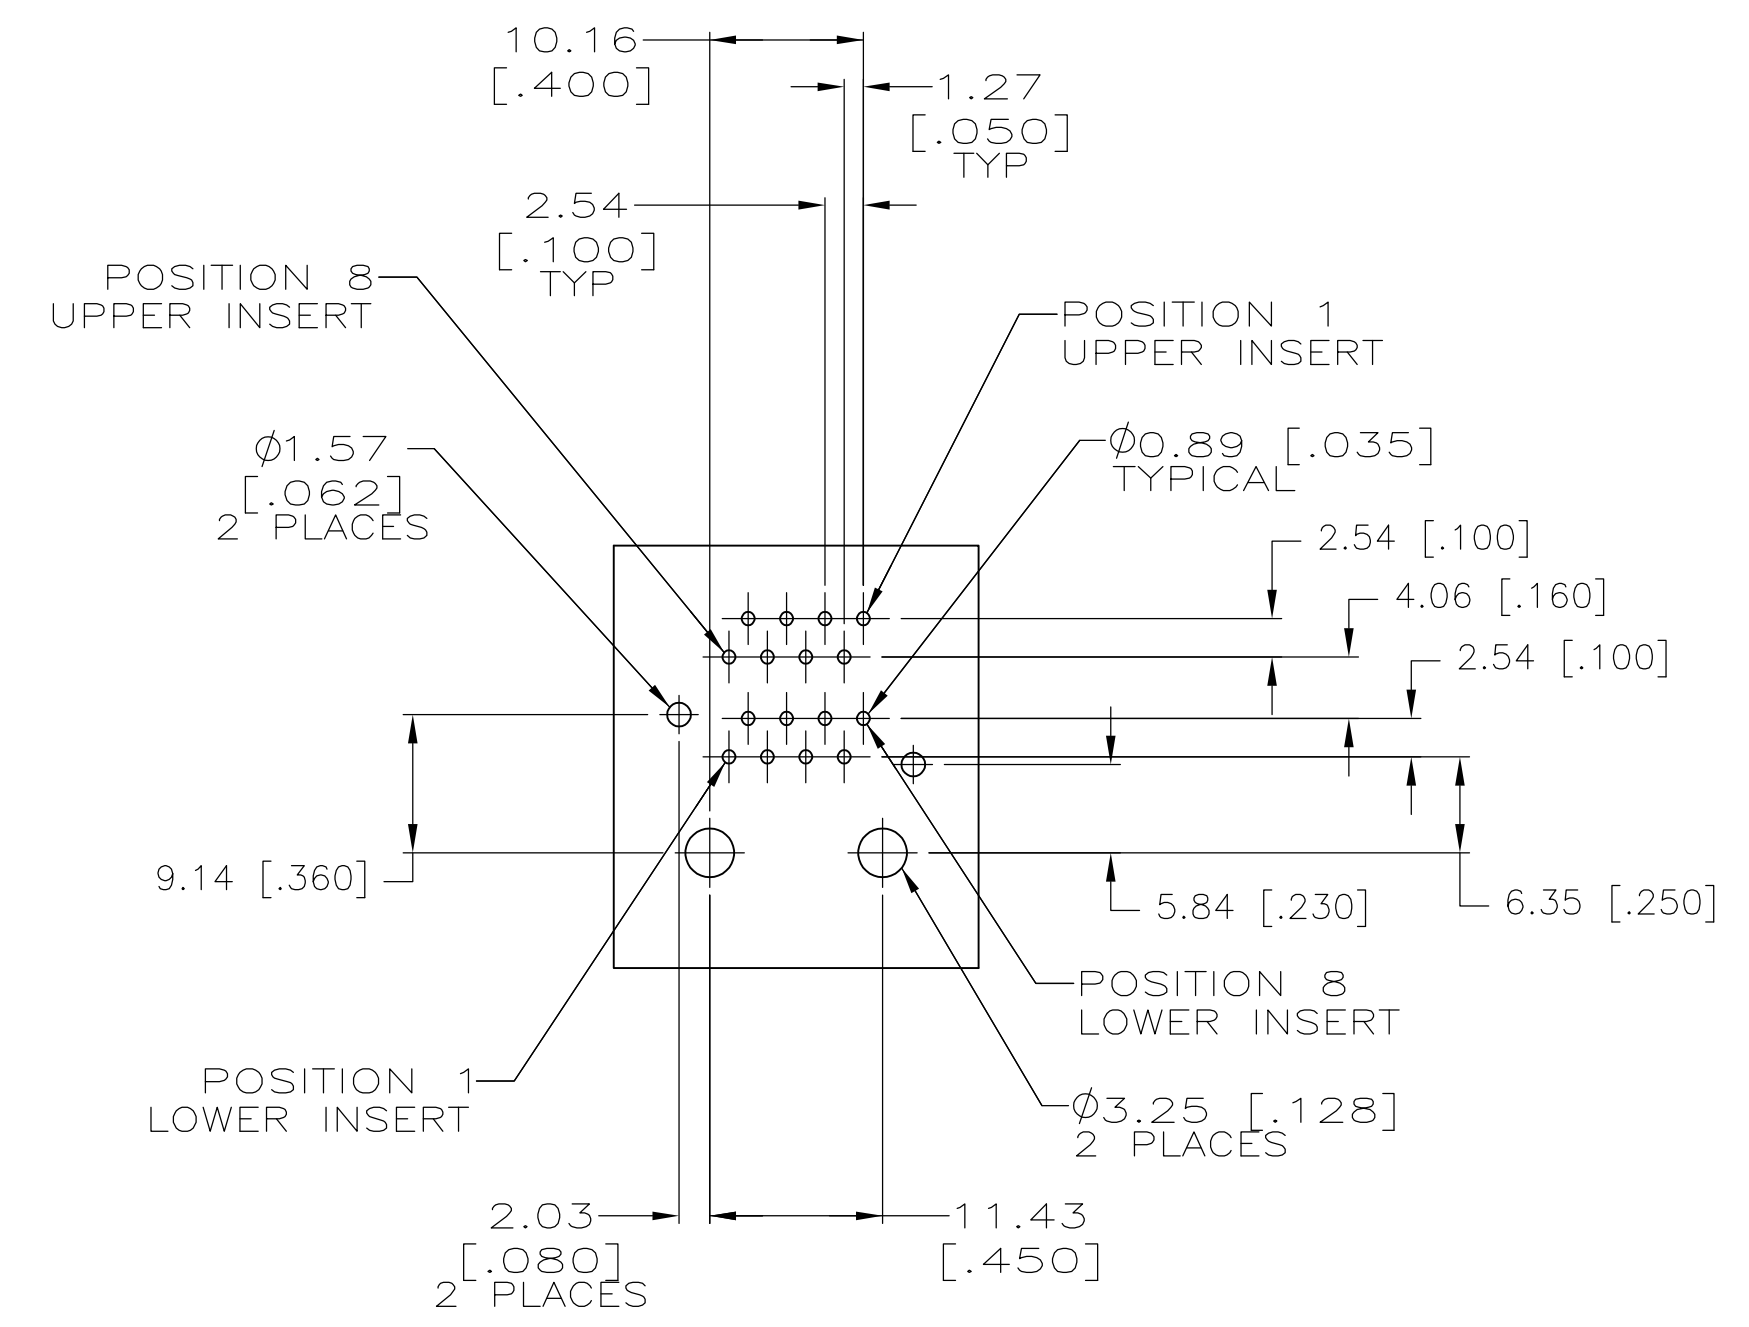

LOC		DIST		REVISIONS			
F	LTR	DESCRIPTION	DATE	DNW	APVD		
C	REV PER	ECO-10-025565	15DEC10	JJ	MQW		

- MATERIAL:
 HOUSING - PCT POLYESTER, BLACK, UL94V-0.
 OVERMOLDED TERMINAL ARRAY - PBT, BROWN.
 TERMINALS - 0.33 [.013] THICK PHOS BRONZE PLATED WITH 1.27µm [.000050] MIN THICK HARD GOLD IN LOCALIZED AREA AND 3.81µm [.000150] MIN THICK MATTE TIN IN SOLDER AREA OVER 1.27µm [.000050] MIN THICK NICKEL UNDERPLATE.
 SHIELD - 0.25 [.010] THICK COPPER ALLOY PLATED WITH 2.03µm [.000080] MIN BRIGHT TIN OVER 1.27 [.000050] MIN NICKEL
- ⚠ JACK CAVITY CONFORMS TO FCC RULES AND REGULATIONS, PART 68 SUBPART F.
- ⚠ DATE CODE LOCATED ON REAR OF PART APPROXIMATELY AS SHOWN:
 FIRST 2 DIGITS ARE LAST 2 DIGITS OF YEAR, SECOND 2 DIGITS ARE MANUFACTURING WORK WEEK, LAST DIGIT IS DAY OF WEEK, WITH SUNDAY = 1.

PC BOARD LAYOUT VIEWED FROM COMPONENT SIDE
 SCALE 2:1

SUGGESTED PANEL CUTOUT DIMENSIONS
 SCALE 2:1

5569450-1
 PART NUMBER

THIS DRAWING IS A CONTROLLED DOCUMENT.		DNW T. SPRINKLE/L.A. MAYER 08JUN2005	APVD S. FLICKINGER 08JUN2005	Tyco Electronics Corporation Harrisburg, Pa 17105-3608													
DIMENSIONS: mm [INCHES]		TOLERANCES UNLESS OTHERWISE SPECIFIED:		NAME S. FLICKINGER													
<table border="1"> <tr><td>0. PLC</td><td>± -</td></tr> <tr><td>1. PLC</td><td>± -</td></tr> <tr><td>2. PLC</td><td>± 0.25(.01)</td></tr> <tr><td>3. PLC</td><td>± 0.13(.005)</td></tr> <tr><td>4. PLC</td><td>± -</td></tr> <tr><td>ANGLES</td><td>± -</td></tr> </table>		0. PLC	± -	1. PLC	± -	2. PLC	± 0.25(.01)	3. PLC	± 0.13(.005)	4. PLC	± -	ANGLES	± -	PRODUCT SPEC 108-1163-2		Tyco Electronics	
0. PLC	± -																
1. PLC	± -																
2. PLC	± 0.25(.01)																
3. PLC	± 0.13(.005)																
4. PLC	± -																
ANGLES	± -																
MATERIAL SEE NOTE 1		FINISH SEE NOTE 1		APPLICATION SPEC 114-2048													
		WEIGHT -		RESTRICTED TO -													
		CUSTOMER DRAWING		SCALE 4:1 SHEET 1 OF 1 REV C													