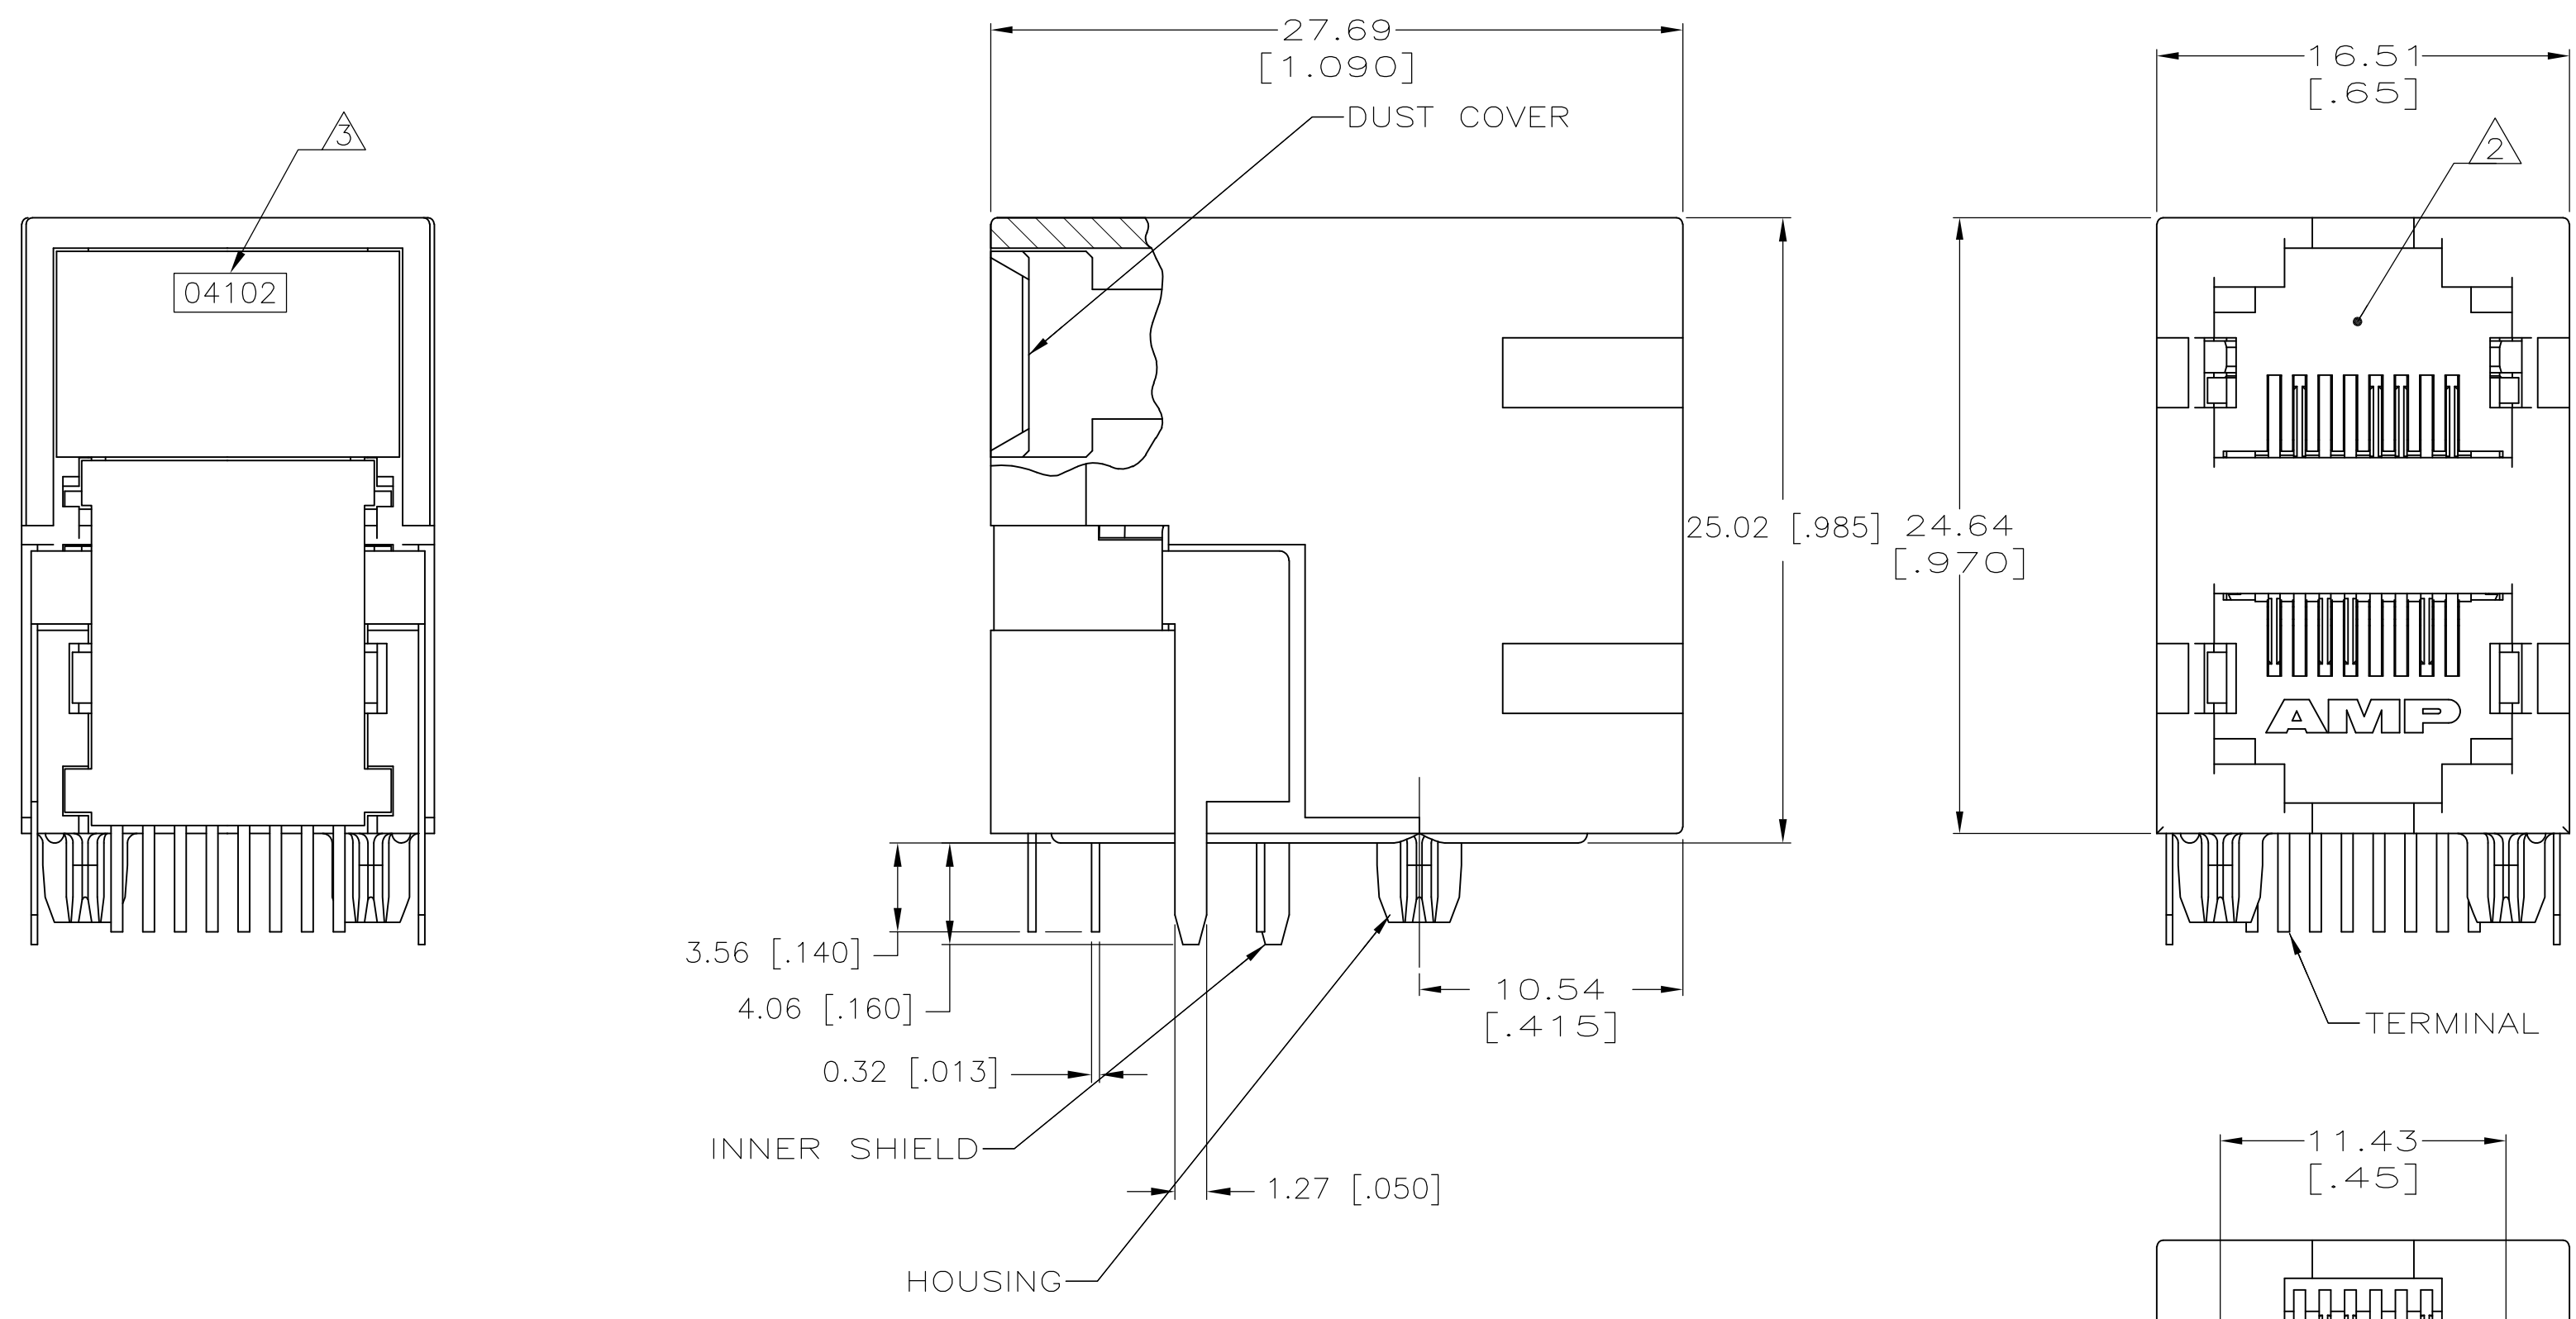

LOC		DIST		REVISIONS			
F	LTR	DESCRIPTION	DATE	DNW	APVD		
C	REV PER	ECO-10-025565	15DEC10	JJ	MQW		

- MATERIAL:
 HOUSING - PCT POLYESTER, BLACK, UL94V-0.
 OVERMOLDED TERMINAL ARRAY - PBT, BROWN.
 TERMINALS - 0.33 [.013] THICK PHOS BRONZE PLATED WITH 1.27µm [.000050] MIN THICK HARD GOLD IN LOCALIZED AREA AND 3.81µm [.000150] MIN THICK MATTE TIN IN SOLDER AREA OVER 1.27µm [.000050] MIN THICK NICKEL UNDERPLATE.
 SHIELD - 0.25 [.010] THICK COPPER ALLOY PLATED WITH 2.03µm [.000080] MIN BRIGHT TIN OVER 1.27 [.000050] MIN NICKEL
- ⚠ JACK CAVITY CONFORMS TO FCC RULES AND REGULATIONS, PART 68 SUBPART F.
- ⚠ DATE CODE LOCATED ON REAR OF PART APPROXIMATELY AS SHOWN:
 FIRST 2 DIGITS ARE LAST 2 DIGITS OF YEAR, SECOND 2 DIGITS ARE MANUFACTURING WORK WEEK, LAST DIGIT IS DAY OF WEEK, WITH SUNDAY = 1.

PC BOARD LAYOUT VIEWED FROM COMPONENT SIDE
 SCALE 2:1

SUGGESTED PANEL CUTOUT DIMENSIONS
 SCALE 2:1

5569450-1
 PART NUMBER

THIS DRAWING IS A CONTROLLED DOCUMENT.		DNW T. SPRINKLE/L.A. MAYER 08JUN2005	APVD S. FLICKINGER 08JUN2005	Tyco Electronics Corporation Harrisburg, Pa 17105-3608													
DIMENSIONS: mm [INCHES]		TOLERANCES UNLESS OTHERWISE SPECIFIED:		NAME S. FLICKINGER													
<table border="1"> <tr><td>0. PLC</td><td>± -</td></tr> <tr><td>1. PLC</td><td>± -</td></tr> <tr><td>2. PLC</td><td>± 0.25(.01)</td></tr> <tr><td>3. PLC</td><td>± 0.13(.005)</td></tr> <tr><td>4. PLC</td><td>± -</td></tr> <tr><td>ANGLES</td><td>± -</td></tr> </table>		0. PLC	± -	1. PLC	± -	2. PLC	± 0.25(.01)	3. PLC	± 0.13(.005)	4. PLC	± -	ANGLES	± -	PRODUCT SPEC 108-1163-2		Tyco Electronics	
0. PLC	± -																
1. PLC	± -																
2. PLC	± 0.25(.01)																
3. PLC	± 0.13(.005)																
4. PLC	± -																
ANGLES	± -																
MATERIAL SEE NOTE 1		FINISH SEE NOTE 1		APPLICATION SPEC 114-2048													
		WEIGHT -		RESTRICTED TO -													
		CUSTOMER DRAWING		SCALE 4:1 SHEET 1 OF 1 REV C													