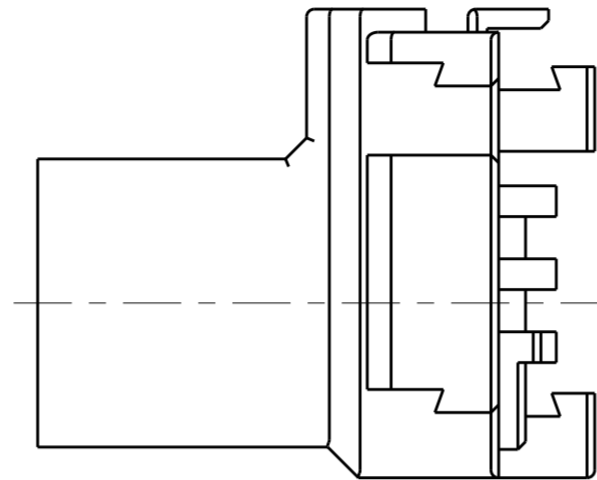

- 1 THIS HOUSING ACCEPTS TERMINAL PART NUMBERS 2238171-3 63901-X OR 63012-X OR 63010-X.
- 2 IF CRACKS IN THE LIVING HINGE ARE OBSERVED DURING CLOSING THE LID, THIS IS AN INDICATION THAT THE PARTS HAVE BEEN ALLOWED TO DRY-OUT TOO MUCH. RE-MOISTURIZE THE PARTS PER SPECIFICATION 408-143119.

RED	NYLON, UL94V-0, 150°C	1969657-2
BLACK	NYLON, UL94V-0, 150°C	1969657-1
COLOR	MATERIAL	PART NO.

THIS DRAWING IS A CONTROLLED DOCUMENT.		DWN JR RUTH 22OCT13	TE Connectivity NAME HOUSING, RECEPTACLE, FLAG FASTON, RIGHT HAND	
DIMENSIONS: mm [INCHES]		CHK PETE DESANTIS 22OCT13		
TOLERANCES UNLESS OTHERWISE SPECIFIED:		APVD PETE DESANTIS 22OCT13		
0 PLC ± 1 PLC ± 2 PLC ±0.25 [.010] 3 PLC ± 4 PLC ± ANGLES ± FINISH		PRODUCT SPEC -		
MATERIAL SEE TABLE	COLOR-BLACK	APPLICATION SPEC -	SIZE A2	CAGE CODE -
CUSTOMER DRAWING		WEIGHT -	DRAWING NO. C-1969657	RESTRICTED TO -
		SCALE 4:1	SHEET 1 OF 2	REV C2

THIS DRAWING IS UNPUBLISHED. RELEASED FOR PUBLICATION
 © COPYRIGHT copyright.d8te- ALL RIGHTS RESERVED.

REVISIONS				
P	LTR	DESCRIPTION	DATE	APVD
-	-	SEE SHEET 1	-	-

SECTION Z-Z

THIS DRAWING IS A CONTROLLED DOCUMENT.		DWN JR RUTH 22OCT13	TE Connectivity	
DIMENSIONS: mm [INCHES]		CHK PETE DESANTIS 22OCT13		
TOLERANCES UNLESS OTHERWISE SPECIFIED:		APVD PETE DESANTIS 22OCT13	NAME HOUSING, RECEPTACLE, FLAG FASTON, RIGHT HAND	
0 PLC ± 1 PLC ± 2 PLC ±0.25 [.010] 3 PLC ± 4 PLC ± ANGLES ± FINISH		PRODUCT SPEC -	SIZE A2	CAGE CODE -
MATERIAL SEE TABLE		APPLICATION SPEC -	DRAWING NO C-1969657	RESTRICTED TO -
COLOR-BLACK		WEIGHT -	SCALE 4:1	SHEET 2 OF 2
CUSTOMER DRAWING		REV C2		