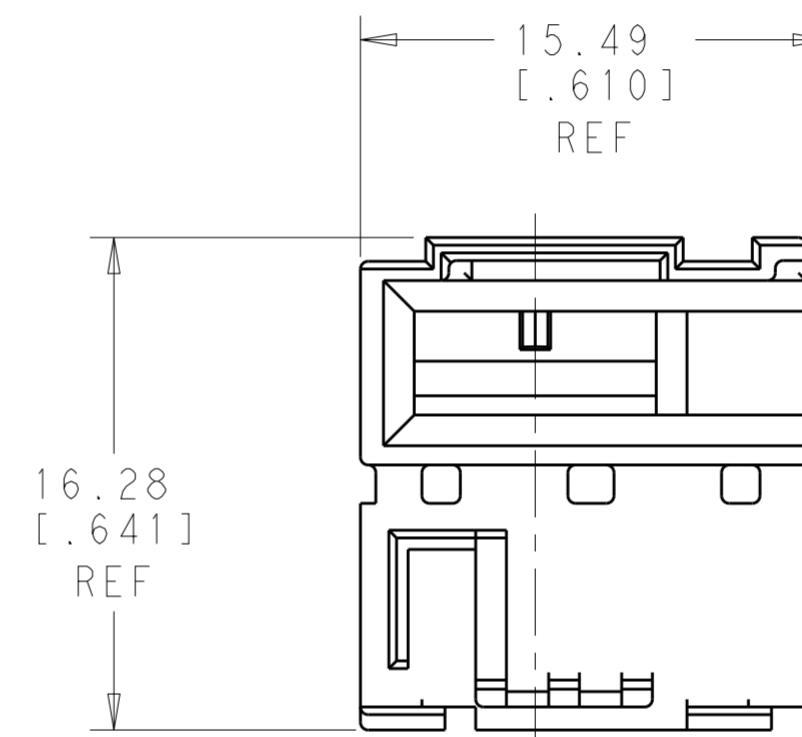

- 1 THIS HOUSING ACCEPTS TERMINAL PART NUMBERS 2238171-3 63901-X OR 63012-X OR 63010-X.
- 2 IF CRACKS IN THE LIVING HINGE ARE OBSERVED DURING CLOSING THE LID, THIS IS AN INDICATION THAT THE PARTS HAVE BEEN ALLOWED TO DRY-OUT TOO MUCH. RE-MOISTURIZE THE PARTS PER SPECIFICATION 408-143119.

RED	NYLON, UL94V-0, 150°C	1969657-2
BLACK	NYLON, UL94V-0, 150°C	1969657-1
COLOR	MATERIAL	PART NO.

THIS DRAWING IS A CONTROLLED DOCUMENT.		DWN JR RUTH 22OCT13	TE Connectivity NAME HOUSING, RECEPTACLE, FLAG FASTON, RIGHT HAND	
DIMENSIONS: mm [INCHES]		CHK PETE DESANTIS 22OCT13		
TOLERANCES UNLESS OTHERWISE SPECIFIED:		APVD PETE DESANTIS 22OCT13		
0 PLC ± 1 PLC ± 2 PLC ±0.25 [.010] 3 PLC ± 4 PLC ± ANGLES ± FINISH		PRODUCT SPEC -		
MATERIAL SEE TABLE	COLOR-BLACK	APPLICATION SPEC -	SIZE A2	CAGE CODE -
CUSTOMER DRAWING		WEIGHT -	DRAWING NO. C-1969657	RESTRICTED TO -
		SCALE 4:1	SHEET 1 OF 2	REV C2

THIS DRAWING IS UNPUBLISHED. RELEASED FOR PUBLICATION
 © COPYRIGHT copyright.d8te- ALL RIGHTS RESERVED.

REVISIONS				
P	LTR	DESCRIPTION	DATE	APVD
-	-	SEE SHEET 1	-	-

SECTION Z-Z

THIS DRAWING IS A CONTROLLED DOCUMENT.		DWN JR RUTH 22OCT13	TE Connectivity	
DIMENSIONS: mm [INCHES]		CHK PETE DESANTIS 22OCT13		
TOLERANCES UNLESS OTHERWISE SPECIFIED:		APVD PETE DESANTIS 22OCT13	NAME HOUSING, RECEPTACLE, FLAG FASTON, RIGHT HAND	
0 PLC ± 1 PLC ± 2 PLC ±0.25 [.010] 3 PLC ± 4 PLC ± ANGLES ± FINISH		PRODUCT SPEC -	SIZE A2	CAGE CODE -
MATERIAL SEE TABLE		APPLICATION SPEC -	DRAWING NO C-1969657	RESTRICTED TO -
COLOR-BLACK		WEIGHT -	SCALE 4:1	SHEET 2 OF 2
CUSTOMER DRAWING		REV C2		