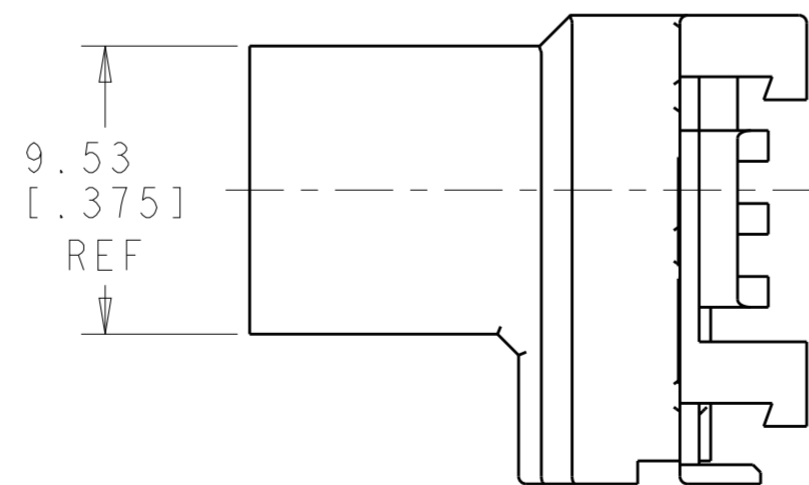

- 1 THIS HOUSING ACCEPTS TERMINAL PART NUMBERS 2238171-3 63901-X OR 63012-X OR 63010-X.
- 2 IF CRACKS IN THE LIVING HINGE ARE OBSERVED DURING CLOSING THE LID, THIS IS AN INDICATION THAT THE PARTS HAVE BEEN ALLOWED TO DRY-OUT TOO MUCH. RE-MOISTURIZE THE PARTS PER SPECIFICATION 408-143119.

RED	NYLON, UL94V-0, 150°C	1969657-2
BLACK	NYLON, UL94V-0, 150°C	1969657-1
COLOR	MATERIAL	PART NO.

THIS DRAWING IS A CONTROLLED DOCUMENT.		DWN JR RUTH 22OCT13	TE Connectivity NAME HOUSING, RECEPTACLE, FLAG FASTON, RIGHT HAND	
DIMENSIONS: mm [INCHES]		CHK PETE DESANTIS 22OCT13		
TOLERANCES UNLESS OTHERWISE SPECIFIED:		APVD PETE DESANTIS 22OCT13		
0 PLC ± 1 PLC ± 2 PLC ±0.25 [.010] 3 PLC ± 4 PLC ± ANGLES ± FINISH		PRODUCT SPEC -		
MATERIAL SEE TABLE	COLOR-BLACK	APPLICATION SPEC -	SIZE A2	CAGE CODE -
CUSTOMER DRAWING		WEIGHT -	DRAWING NO. C-1969657	RESTRICTED TO -
		SCALE 4:1	SHEET 1 OF 2	REV C2

THIS DRAWING IS UNPUBLISHED. RELEASED FOR PUBLICATION
 © COPYRIGHT copyright.d8te- ALL RIGHTS RESERVED.

REVISIONS				
P	LTR	DESCRIPTION	DATE	APVD
-	-	SEE SHEET 1	-	-

SECTION Z-Z

THIS DRAWING IS A CONTROLLED DOCUMENT.		DWN JR RUTH 22OCT13	TE Connectivity	
DIMENSIONS: mm [INCHES]		CHK PETE DESANTIS 22OCT13		
TOLERANCES UNLESS OTHERWISE SPECIFIED:		APVD PETE DESANTIS 22OCT13	NAME HOUSING, RECEPTACLE, FLAG FASTON, RIGHT HAND	
0 PLC ± 1 PLC ± 2 PLC ±0.25 [.010] 3 PLC ± 4 PLC ± ANGLES ± FINISH		PRODUCT SPEC -	SIZE A2	CAGE CODE -
MATERIAL SEE TABLE		APPLICATION SPEC -	DRAWING NO C-1969657	RESTRICTED TO -
COLOR-BLACK		WEIGHT -	SCALE 4:1	SHEET 2 OF 2
CUSTOMER DRAWING		REV C2		