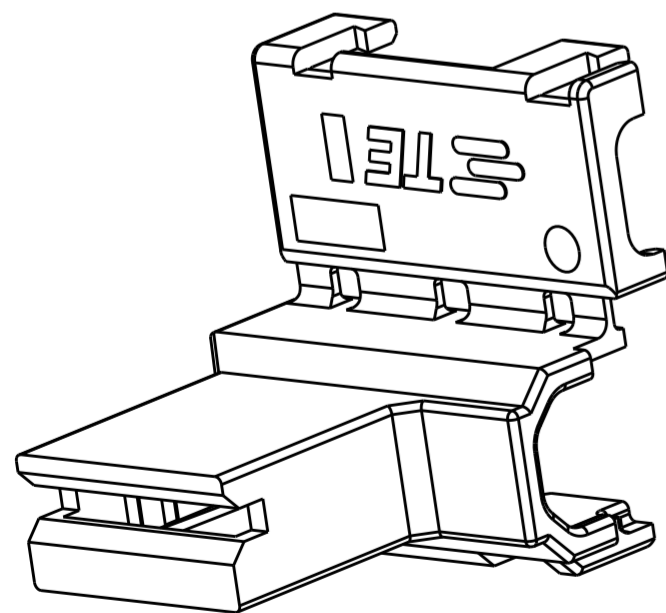

- 1 THIS HOUSING ACCEPTS TERMINAL PART NUMBERS 2238171-3 63901-X OR 63012-X OR 63010-X.
- 2 IF CRACKS IN THE LIVING HINGE ARE OBSERVED DURING CLOSING THE LID, THIS IS AN INDICATION THAT THE PARTS HAVE BEEN ALLOWED TO DRY-OUT TOO MUCH. RE-MOISTURIZE THE PARTS PER SPECIFICATION 408-143119.

RED	NYLON, UL94V-0, 150°C	1969657-2
BLACK	NYLON, UL94V-0, 150°C	1969657-1
COLOR	MATERIAL	PART NO.

THIS DRAWING IS A CONTROLLED DOCUMENT.		DWN JR RUTH 22OCT13	TE Connectivity NAME HOUSING, RECEPTACLE, FLAG FASTON, RIGHT HAND	
DIMENSIONS: mm [INCHES]		CHK PETE DESANTIS 22OCT13		
TOLERANCES UNLESS OTHERWISE SPECIFIED:		APVD PETE DESANTIS 22OCT13		
0 PLC ± 1 PLC ± 2 PLC ±0.25 [.010] 3 PLC ± 4 PLC ± ANGLES ± FINISH		PRODUCT SPEC -		
MATERIAL SEE TABLE	COLOR-BLACK	APPLICATION SPEC -	SIZE A2	CAGE CODE -
CUSTOMER DRAWING		WEIGHT -	DRAWING NO. C-1969657	RESTRICTED TO -
		SCALE 4:1	SHEET 1 OF 2	REV C2