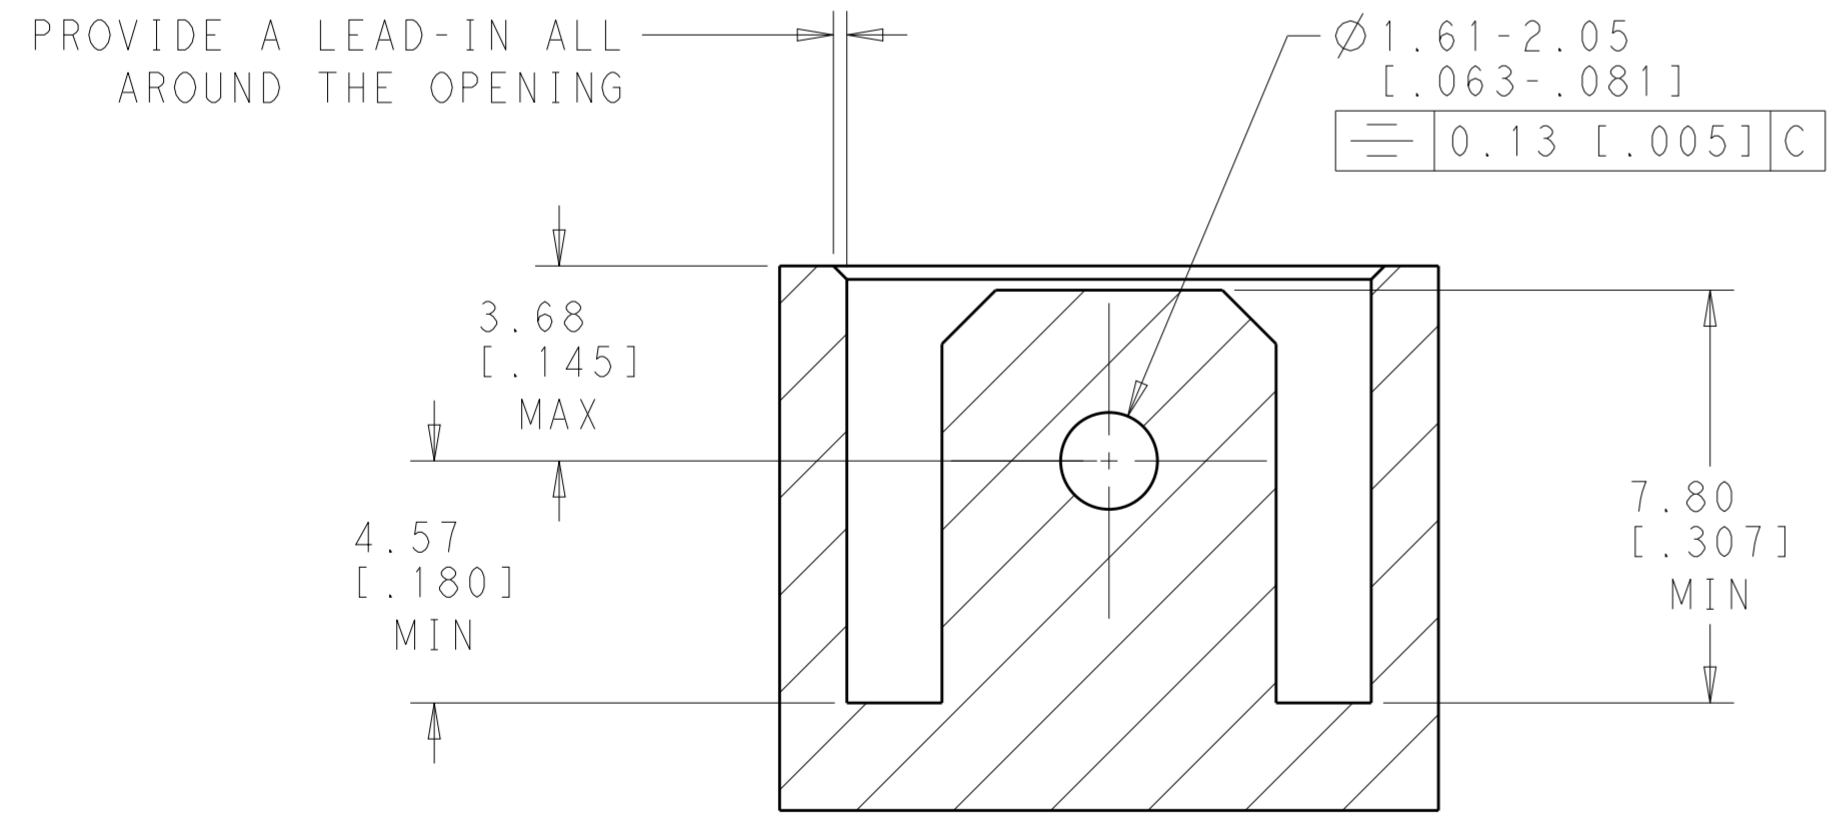

- 1 THIS HOUSING ACCEPTS TERMINAL PART NUMBERS 2238171-3 63901-X OR 63012-X OR 63010-X.
- 2 IF CRACKS IN THE LIVING HINGE ARE OBSERVED DURING CLOSING THE LID, THIS IS AN INDICATION THAT THE PARTS HAVE BEEN ALLOWED TO DRY-OUT TOO MUCH. RE-MOISTURIZE THE PARTS PER SPECIFICATION 408-143119.

RED	NYLON, UL94V-0, 150°C	1969657-2
BLACK	NYLON, UL94V-0, 150°C	1969657-1
COLOR	MATERIAL	PART NO.

THIS DRAWING IS A CONTROLLED DOCUMENT.		DWN JR RUTH 22OCT13	TE Connectivity NAME HOUSING, RECEPTACLE, FLAG FASTON, RIGHT HAND	
DIMENSIONS: mm [INCHES]		CHK PETE DESANTIS 22OCT13		
TOLERANCES UNLESS OTHERWISE SPECIFIED:		APVD PETE DESANTIS 22OCT13		
0 PLC ± 1 PLC ± 2 PLC ±0.25 [.010] 3 PLC ± 4 PLC ± ANGLES ± FINISH		PRODUCT SPEC -		
MATERIAL SEE TABLE	COLOR-BLACK	APPLICATION SPEC -	SIZE A2	CAGE CODE -
CUSTOMER DRAWING		WEIGHT -	DRAWING NO. C-1969657	RESTRICTED TO -
		SCALE 4:1	SHEET 1 OF 2	REV C2

THIS DRAWING IS UNPUBLISHED. RELEASED FOR PUBLICATION
 © COPYRIGHT copyright.d8te- ALL RIGHTS RESERVED.

REVISIONS				
P	LTR	DESCRIPTION	DATE	APVD
-	-	SEE SHEET 1	-	-

SECTION Z-Z

THIS DRAWING IS A CONTROLLED DOCUMENT.		DWN JR RUTH 22OCT13	TE Connectivity	
DIMENSIONS: mm [INCHES]		CHK PETE DESANTIS 22OCT13		
TOLERANCES UNLESS OTHERWISE SPECIFIED:		APVD PETE DESANTIS 22OCT13	NAME HOUSING, RECEPTACLE, FLAG FASTON, RIGHT HAND	
0 PLC ± 1 PLC ± 2 PLC ±0.25 [.010] 3 PLC ± 4 PLC ± ANGLES ± FINISH		PRODUCT SPEC -	SIZE A2	CAGE CODE -
MATERIAL SEE TABLE		APPLICATION SPEC -	DRAWING NO C-1969657	RESTRICTED TO -
COLOR-BLACK		WEIGHT -	SCALE 4:1	SHEET 2 OF 2
CUSTOMER DRAWING		REV C2		