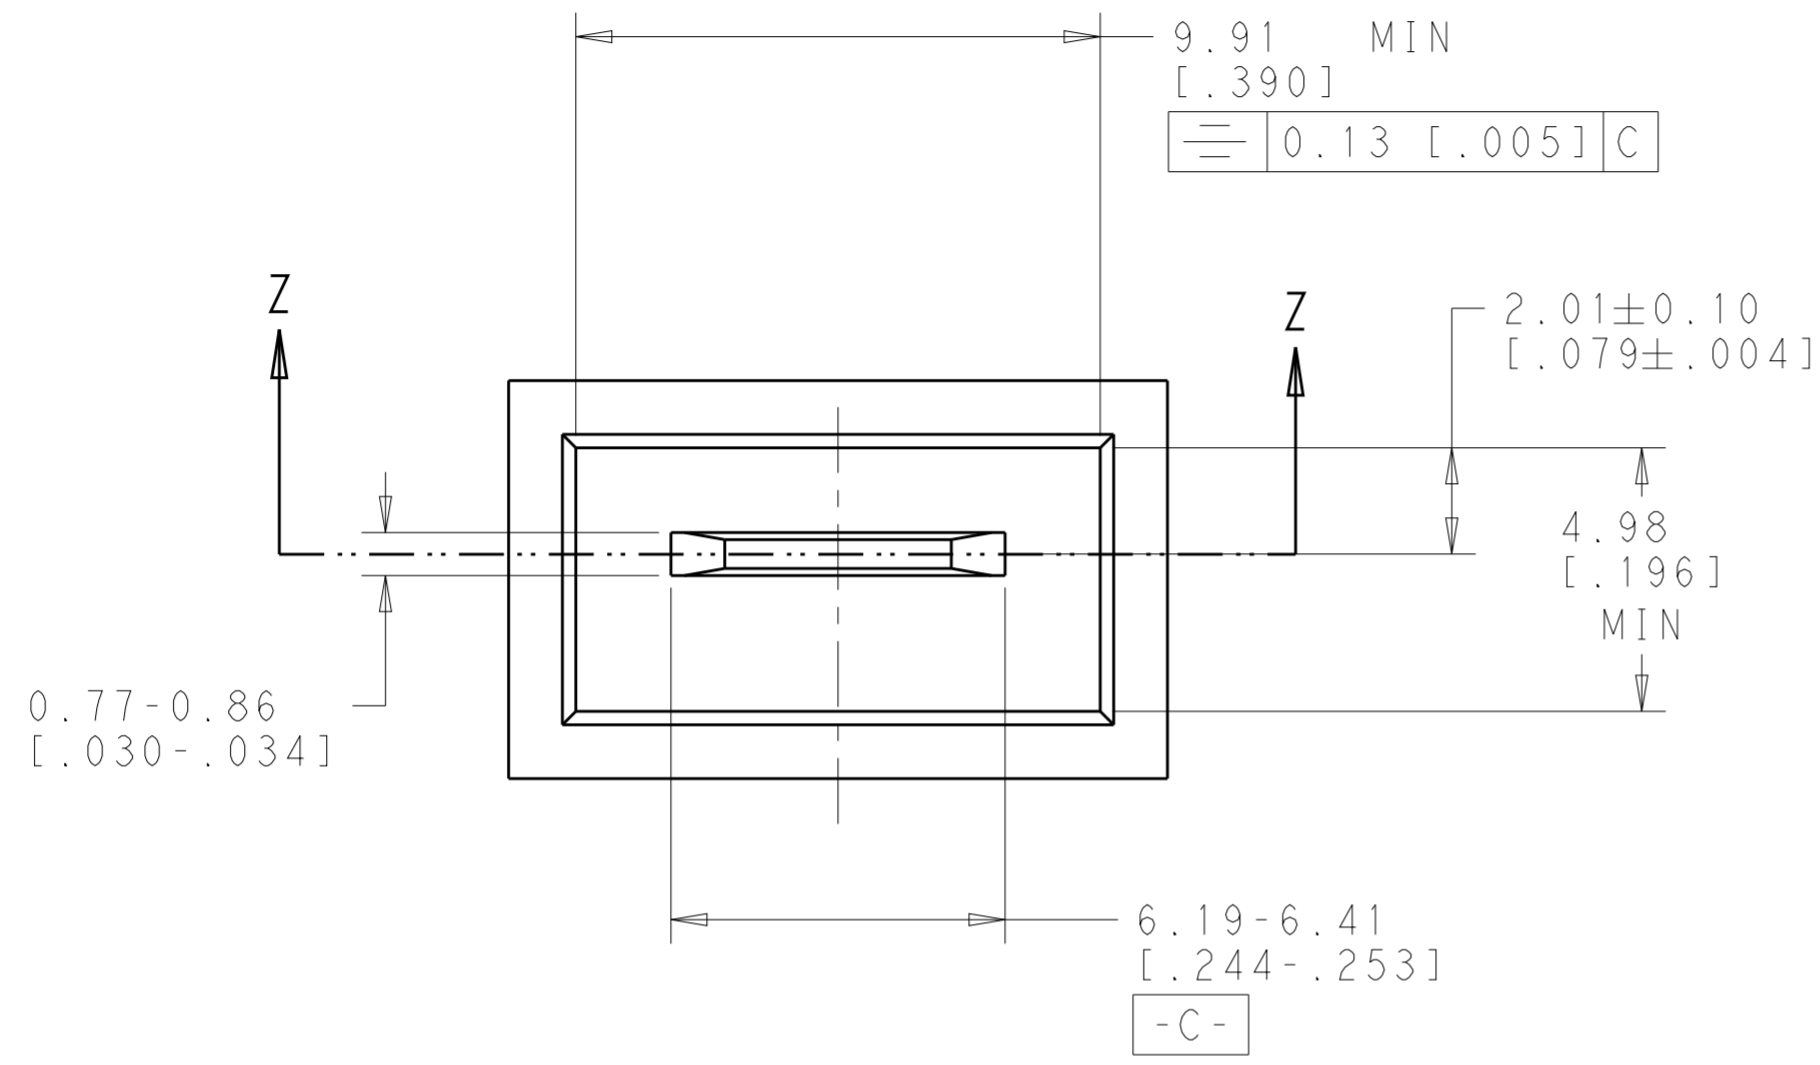

- 1 THIS HOUSING ACCEPTS TERMINAL PART NUMBERS 2238171-3 63901-X OR 63012-X OR 63010-X.
- 2 IF CRACKS IN THE LIVING HINGE ARE OBSERVED DURING CLOSING THE LID, THIS IS AN INDICATION THAT THE PARTS HAVE BEEN ALLOWED TO DRY-OUT TOO MUCH. RE-MOISTURIZE THE PARTS PER SPECIFICATION 408-143119.

RED	NYLON, UL94V-0, 150°C	1969657-2
BLACK	NYLON, UL94V-0, 150°C	1969657-1
COLOR	MATERIAL	PART NO.

THIS DRAWING IS A CONTROLLED DOCUMENT.		DWN JR RUTH 22OCT13	TE Connectivity NAME HOUSING, RECEPTACLE, FLAG FASTON, RIGHT HAND	
DIMENSIONS: mm [INCHES]		CHK PETE DESANTIS 22OCT13		
TOLERANCES UNLESS OTHERWISE SPECIFIED:		APVD PETE DESANTIS 22OCT13		
0 PLC ± 1 PLC ± 2 PLC ±0.25 [.010] 3 PLC ± 4 PLC ± ANGLES ± FINISH		PRODUCT SPEC -		
MATERIAL SEE TABLE	COLOR-BLACK	APPLICATION SPEC -	SIZE A2	CAGE CODE -
CUSTOMER DRAWING		WEIGHT -	DRAWING NO. C-1969657	RESTRICTED TO -
		SCALE 4:1	SHEET 1 OF 2	REV C2

THIS DRAWING IS UNPUBLISHED. RELEASED FOR PUBLICATION
 © COPYRIGHT copyright.d8te- ALL RIGHTS RESERVED.

REVISIONS				
P	LTR	DESCRIPTION	DATE	APVD
-	-	SEE SHEET 1	-	-

SECTION Z-Z

THIS DRAWING IS A CONTROLLED DOCUMENT.		DWN JR RUTH 22OCT13	TE Connectivity	
DIMENSIONS: mm [INCHES]		CHK PETE DESANTIS 22OCT13		
TOLERANCES UNLESS OTHERWISE SPECIFIED:		APVD PETE DESANTIS 22OCT13	NAME HOUSING, RECEPTACLE, FLAG FASTON, RIGHT HAND	
0 PLC ± 1 PLC ± 2 PLC ±0.25 [.010] 3 PLC ± 4 PLC ± ANGLES ± FINISH		PRODUCT SPEC -	SIZE A2	CAGE CODE -
MATERIAL SEE TABLE		APPLICATION SPEC -	DRAWING NO C-1969657	RESTRICTED TO -
COLOR-BLACK		WEIGHT -	SCALE 4:1	SHEET 2 OF 2
CUSTOMER DRAWING		REV C2		