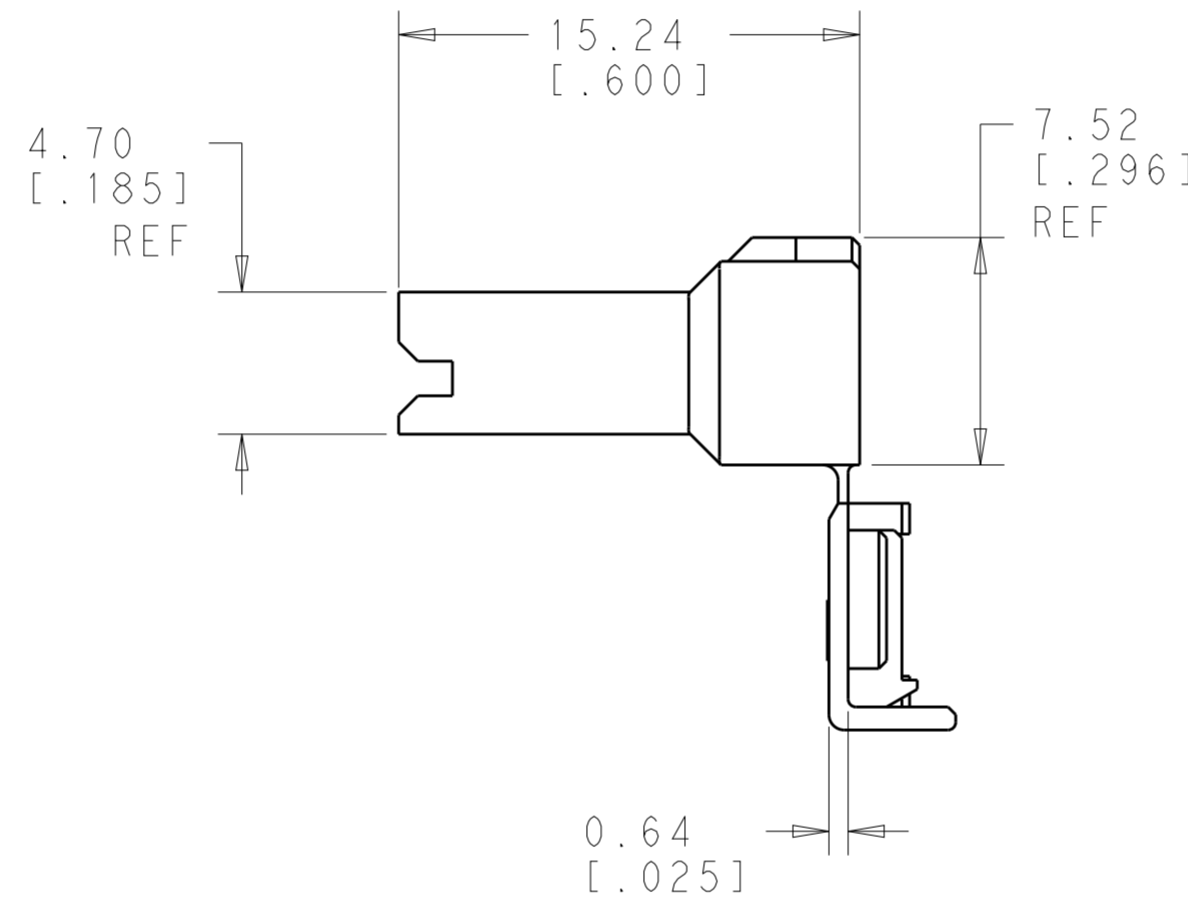

- 1 THIS HOUSING ACCEPTS TERMINAL PART NUMBERS 2238171-3 63901-X OR 63012-X OR 63010-X.
- 2 IF CRACKS IN THE LIVING HINGE ARE OBSERVED DURING CLOSING THE LID, THIS IS AN INDICATION THAT THE PARTS HAVE BEEN ALLOWED TO DRY-OUT TOO MUCH. RE-MOISTURIZE THE PARTS PER SPECIFICATION 408-143119.

RED	NYLON, UL94V-0, 150°C	1969657-2
BLACK	NYLON, UL94V-0, 150°C	1969657-1
COLOR	MATERIAL	PART NO.

THIS DRAWING IS A CONTROLLED DOCUMENT.		DWN JR RUTH 22OCT13	TE Connectivity NAME HOUSING, RECEPTACLE, FLAG FASTON, RIGHT HAND	
DIMENSIONS: mm [INCHES]		CHK PETE DESANTIS 22OCT13		
TOLERANCES UNLESS OTHERWISE SPECIFIED:		APVD PETE DESANTIS 22OCT13		
0 PLC ± 1 PLC ± 2 PLC ±0.25 [.010] 3 PLC ± 4 PLC ± ANGLES ± FINISH		PRODUCT SPEC -		
MATERIAL SEE TABLE	COLOR-BLACK	APPLICATION SPEC -	SIZE A2	CAGE CODE -
CUSTOMER DRAWING		WEIGHT -	DRAWING NO. C-1969657	RESTRICTED TO -
		SCALE 4:1	SHEET 1 OF 2	REV C2

THIS DRAWING IS UNPUBLISHED. RELEASED FOR PUBLICATION
 © COPYRIGHT copyright.d8te- ALL RIGHTS RESERVED.

REVISIONS				
P	LTR	DESCRIPTION	DATE	APVD
-	-	SEE SHEET 1	-	-

SECTION Z-Z

THIS DRAWING IS A CONTROLLED DOCUMENT.		DWN JR RUTH 22OCT13	TE Connectivity	
DIMENSIONS: mm [INCHES]		CHK PETE DESANTIS 22OCT13		
TOLERANCES UNLESS OTHERWISE SPECIFIED:		APVD PETE DESANTIS 22OCT13	NAME HOUSING, RECEPTACLE, FLAG FASTON, RIGHT HAND	
0 PLC ± 1 PLC ± 2 PLC ±0.25 [.010] 3 PLC ± 4 PLC ± ANGLES ± FINISH		PRODUCT SPEC -	SIZE A2	CAGE CODE -
MATERIAL SEE TABLE		APPLICATION SPEC -	DRAWING NO C-1969657	RESTRICTED TO -
COLOR-BLACK		WEIGHT -	SCALE 4:1	SHEET 2 OF 2
CUSTOMER DRAWING		REV C2		