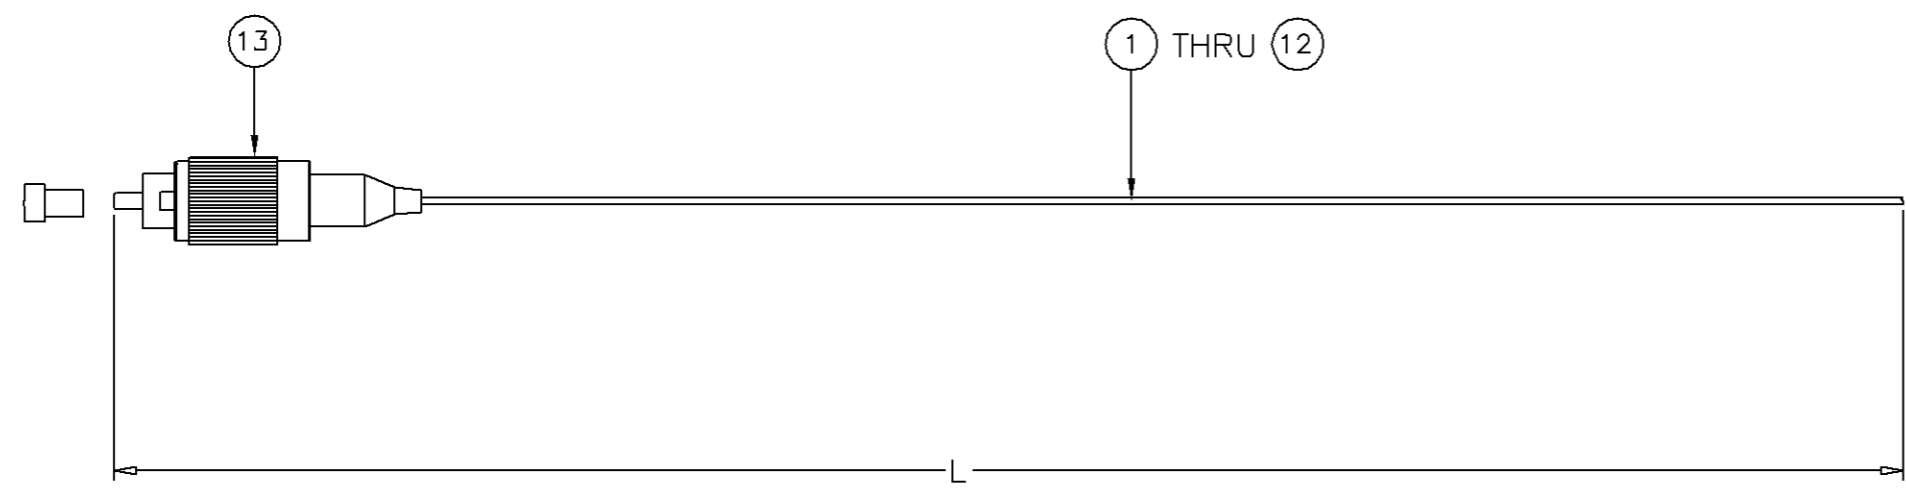

4

3

2

1

THIS DRAWING IS UNPUBLISHED.		RELEASED FOR PUBLICATION	
© COPYRIGHT - BY TYCO ELECTRONICS CORPORATION.		ALL INTERNATIONAL RIGHTS RESERVED.	
PART NUMBER	"L" (meter)	TOLERANCE	
2104194-1	1.5	1.50 - 1.60	
2104194-2	2.0	2.00 - 2.10	

LOC	DIST	REVISIONS					
HG	-	P	LTR	DESCRIPTION	DATE	DWN	APVD
		A1		ECR-10-009957 (add new length)	10MAY10	SBY	RZ

NOTES:

- 1 INSERTION LOSS <= 0.5 dB AGAINST REF. CONN.
- 2 RETURN LOSS >= 50dB MATED.

12	FC CONNECTOR KIT, SM	13
L	SINGLEMODE TIGHT BUFFER FIBER PVC, AQUA	12
L	SINGLEMODE TIGHT BUFFER FIBER PVC, ROSE	11
L	SINGLEMODE TIGHT BUFFER FIBER PVC, VIOLET	10
L	SINGLEMODE TIGHT BUFFER FIBER PVC, YELLOW	9
L	SINGLEMODE TIGHT BUFFER FIBER PVC, BLACK	8
L	SINGLEMODE TIGHT BUFFER FIBER PVC, RED	7
L	SINGLEMODE TIGHT BUFFER FIBER PVC, WHITE	6
L	SINGLEMODE TIGHT BUFFER FIBER PVC, SLATE	5
L	SINGLEMODE TIGHT BUFFER FIBER PVC, BROWN	4
L	SINGLEMODE TIGHT BUFFER FIBER PVC, GREEN	3
L	SINGLEMODE TIGHT BUFFER FIBER PVC, ORAGNE	2
L	SINGLEMODE TIGHT BUFFER FIBER PVC, BLUE	1
Q'TY	DESCRIPTION	ITEM NO.