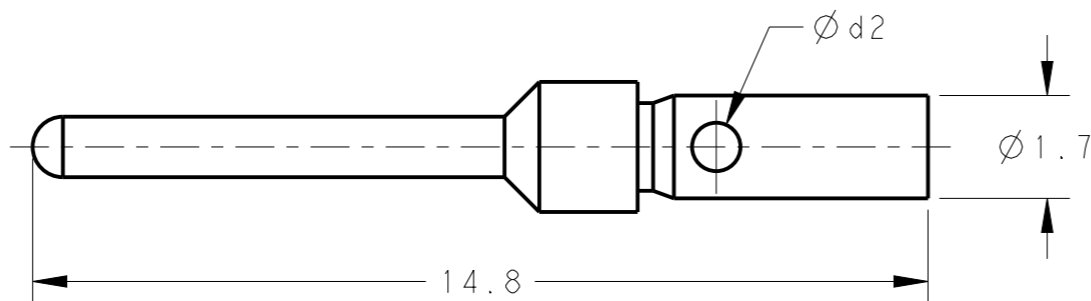

NOTES:

- 1. TECHNICAL CHARACTERISTICS:
 CONTACT MATERIAL: BRASS
 SURFACE PLATING:
 SILVER PLATING: $\geq 2\mu\text{m}$
 GOLD PLATING: $\geq 0.75\mu\text{m}$
 WIRE RANGE: 0.08-0.52 mm² (28-20 AWG)
 OPERATION TEMPERATURE: -40-+125°C

注释:

- 1. 技术参数:
 公针材料: 黄铜
 表面电镀:
 镀银: $\geq 2\mu\text{m}$
 镀金: $\geq 0.75\mu\text{m}$
 接线范围: 0.08-0.52 mm² (28-20 AWG)
 工作温度: -40-+125°C

| | PART NUMBER AFTER PLATING 电镀后料号 | | | | Ø d | Ø d2 | WIRE GAUGE 线规 | | STRIPPING LENGTH 剥线长度 (mm) |
|-------------------|------------------------------------|-----------------|-----------------|-----------------|------|------|------------------|-------|----------------------------------|
| | SILVER PLATING 镀银 | | GOLD PLATING 镀金 | | | | MM ² | AWG | |
| PIN CONTACT 公针 | CAM-08 | T2070001008-000 | DAM-08 | T2070011008-000 | 0.7 | 0.6 | 0.08-0.21 | 28-24 | 4.0 |
| | CAM-13 | T2070001013-000 | DAM-13 | T2070011013-000 | 0.9 | 0.8 | 0.13-0.33 | 26-22 | |
| | CAM-33 | T2070001033-000 | DAM-33 | T2070011033-000 | 1.12 | 0.8 | 0.33-0.52 | 22-20 | |

MATERIAL: -
FINISH: -

DWN: 15MAY2015
David Wang
CHK: 15MAY2015
Chris Wang
APVD: 15MAY2015
Xiang Xu
PRODUCT SPEC: 108-137064
APPLICATION SPEC: 114-137064
WEIGHT: -

NAME: CAM/DAM D-SUB PIN CONTACT

| | | | |
|------------|------------------|----------------------------|------------------|
| SIZE: A3 | CAGE CODE: 00779 | DRAWING NO: T20700X10XX000 | RESTRICTED TO: - |
| SCALE: 8:1 | | SHEET: 1 OF 1 | REV: A2 |