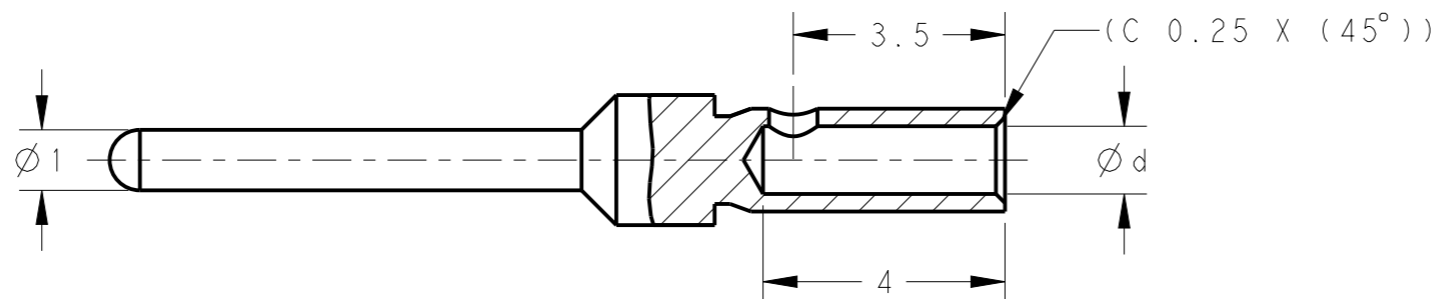

NOTES:

- 1. TECHNICAL CHARACTERISTICS:
 CONTACT MATERIAL: BRASS
 SURFACE PLATING:
 SILVER PLATING: $\geq 2\mu\text{m}$
 GOLD PLATING: $\geq 0.75\mu\text{m}$
 WIRE RANGE: 0.08-0.52 mm² (28-20 AWG)
 OPERATION TEMPERATURE: -40-+125°C

注释:

- 1. 技术参数:
 公针材料: 黄铜
 表面电镀:
 镀银: $\geq 2\mu\text{m}$
 镀金: $\geq 0.75\mu\text{m}$
 接线范围: 0.08-0.52 mm² (28-20 AWG)
 工作温度: -40-+125°C

| | PART NUMBER AFTER PLATING 电镀后料号 | | | | Ø d | Ø d2 | WIRE GAUGE 线规 | | STRIPPING LENGTH 剥线长度 (mm) |
|-------------------|------------------------------------|-----------------|-----------------|-----------------|------|------|------------------|-------|----------------------------------|
| | SILVER PLATING 镀银 | | GOLD PLATING 镀金 | | | | MM ² | AWG | |
| PIN CONTACT 公针 | CAM-08 | T2070001008-000 | DAM-08 | T2070011008-000 | 0.7 | 0.6 | 0.08-0.21 | 28-24 | 4.0 |
| | CAM-13 | T2070001013-000 | DAM-13 | T2070011013-000 | 0.9 | 0.8 | 0.13-0.33 | 26-22 | |
| | CAM-33 | T2070001033-000 | DAM-33 | T2070011033-000 | 1.12 | 0.8 | 0.33-0.52 | 22-20 | |