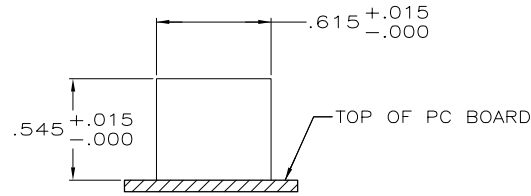

- MATERIAL: HOUSING - HTN NYLON, BLACK, UL 94V-0.
 TERMINALS - 0.33[.013] THICK PHOS BRONZE PLATED WITH 1.27µm[.000050] MINIMUM THICK HARD GOLD IN LOCALIZED AREA AND 3.81µm[.000150] MINIMUM THICK MATTE TIN IN SOLDER AREA OVER 1.27µm[.000050] MINIMUM THICK NICKEL UNDERPLATE.
- JACK CAVITY CONFORMS TO FCC RULES AND REGULATIONS, PART 68 SUBPART F.
- DIMENSIONS ARE NOMINAL UNLESS OTHERWISE SPECIFIED.

SUGGESTED PANEL CUTOUT

SUGGESTED PC BOARD LAYOUT
 VIEW SHOWN IS TOP OF PC BOARD
 (COMPONENT SIDE)

5558065

5558065-1
 PART NUMBER

THIS DRAWING IS A CONTROLLED DOCUMENT.		DWN: S. MAYBERRY / 01JUNE2005	Tyco Electronics Corporation Harrisburg, Pa 17105-3608																					
DIMENSIONS: mm		CHK: J. WESTMAN / 01JUNE2005	APVD: S. FLICKINGER / 01JUNE2005																					
TOLERANCES UNLESS OTHERWISE SPECIFIED:		NAME: S. FLICKINGER																						
<table border="1"> <tr><td>0</td><td>PLC</td><td>±</td><td>-</td></tr> <tr><td>1</td><td>PLC</td><td>±</td><td>-</td></tr> <tr><td>2</td><td>PLC</td><td>±</td><td>-</td></tr> <tr><td>3</td><td>PLC</td><td>±</td><td>0.13[.005]</td></tr> <tr><td>4</td><td>PLC</td><td>±</td><td>-</td></tr> </table>		0	PLC	±	-	1	PLC	±	-	2	PLC	±	-	3	PLC	±	0.13[.005]	4	PLC	±	-	PRODUCT SPEC		
0	PLC	±	-																					
1	PLC	±	-																					
2	PLC	±	-																					
3	PLC	±	0.13[.005]																					
4	PLC	±	-																					
MATERIAL: SEE NOTE 1		APPLICATION SPEC																						
FINISH: SEE NOTE 1		SIZE: A2																						
		CAGE CODE: 00779																						
		DRAWING NO: C=5558065																						
		RESTRICTED TO: -																						
CUSTOMER DRAWING		SCALE: 4:1 SHEET 1 OF 1 REV A1																						