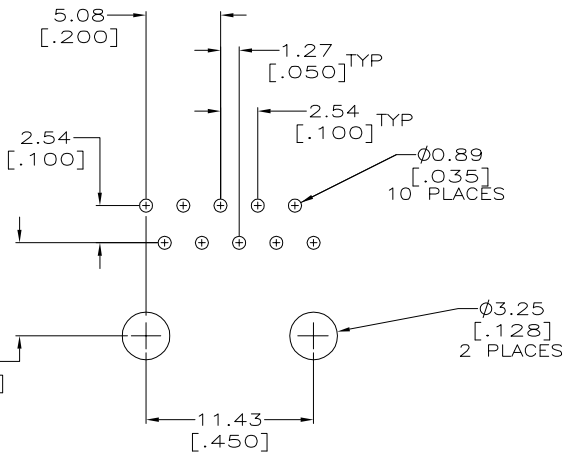

- MATERIAL: HOUSING - HTN NYLON, BLACK, UL 94V-0.
 TERMINALS - 0.33[.013] THICK PHOS BRONZE PLATED WITH 1.27µm[.000050] MINIMUM THICK HARD GOLD IN LOCALIZED AREA AND 3.81µm[.000150] MINIMUM THICK MATTE TIN IN SOLDER AREA OVER 1.27µm[.000050] MINIMUM THICK NICKEL UNDERPLATE.
- JACK CAVITY CONFORMS TO FCC RULES AND REGULATIONS, PART 68 SUBPART F.
- DIMENSIONS ARE NOMINAL UNLESS OTHERWISE SPECIFIED.

SUGGESTED PANEL CUTOUT

SUGGESTED PC BOARD LAYOUT
 VIEW SHOWN IS TOP OF PC BOARD
 (COMPONENT SIDE)

5558065

5558065-1
 PART NUMBER

THIS DRAWING IS A CONTROLLED DOCUMENT.		DWN: S. MAYBERRY / 01JUNE2005	Tyco Electronics Corporation Harrisburg, Pa 17105-3608																					
DIMENSIONS: mm		CHK: J. WESTMAN / 01JUNE2005	APVD: S. FLICKINGER / 01JUNE2005																					
TOLERANCES UNLESS OTHERWISE SPECIFIED:		NAME: S. FLICKINGER																						
<table border="1"> <tr><td>0</td><td>PLC</td><td>±</td><td>-</td></tr> <tr><td>1</td><td>PLC</td><td>±</td><td>-</td></tr> <tr><td>2</td><td>PLC</td><td>±</td><td>-</td></tr> <tr><td>3</td><td>PLC</td><td>±</td><td>0.13[.005]</td></tr> <tr><td>4</td><td>PLC</td><td>±</td><td>-</td></tr> </table>		0	PLC	±	-	1	PLC	±	-	2	PLC	±	-	3	PLC	±	0.13[.005]	4	PLC	±	-	PRODUCT SPEC		
0	PLC	±	-																					
1	PLC	±	-																					
2	PLC	±	-																					
3	PLC	±	0.13[.005]																					
4	PLC	±	-																					
MATERIAL: SEE NOTE 1		APPLICATION SPEC																						
FINISH: SEE NOTE 1		SIZE: A2																						
		CAGE CODE: 00779																						
		DRAWING NO: C=5558065																						
		RESTRICTED TO: -																						
CUSTOMER DRAWING		SCALE: 4:1 SHEET 1 OF 1 REV A1																						