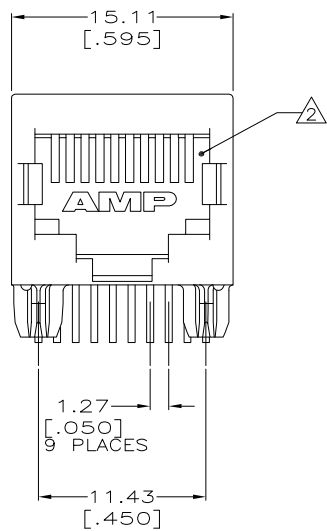

- MATERIAL: HOUSING - HTN NYLON, BLACK, UL 94V-0.
 TERMINALS - 0.33[.013] THICK PHOS BRONZE PLATED WITH 1.27µm[.000050] MINIMUM THICK HARD GOLD IN LOCALIZED AREA AND 3.81µm[.000150] MINIMUM THICK MATTE TIN IN SOLDER AREA OVER 1.27µm[.000050] MINIMUM THICK NICKEL UNDERPLATE.
- JACK CAVITY CONFORMS TO FCC RULES AND REGULATIONS, PART 68 SUBPART F.
- DIMENSIONS ARE NOMINAL UNLESS OTHERWISE SPECIFIED.

SUGGESTED PANEL CUTOUT

SUGGESTED PC BOARD LAYOUT
 VIEW SHOWN IS TOP OF PC BOARD
 (COMPONENT SIDE)

5558065

5558065-1
 PART NUMBER

THIS DRAWING IS A CONTROLLED DOCUMENT.		DWN: S. MAYBERRY / 01JUNE2005	Tyco Electronics Corporation Harrisburg, Pa 17105-3608																					
DIMENSIONS: mm		CHK: J. WESTMAN / 01JUNE2005	APVD: S. FLICKINGER / 01JUNE2005																					
TOLERANCES UNLESS OTHERWISE SPECIFIED:		NAME: S. FLICKINGER																						
<table border="1"> <tr><td>0</td><td>PLC</td><td>±</td><td>-</td></tr> <tr><td>1</td><td>PLC</td><td>±</td><td>-</td></tr> <tr><td>2</td><td>PLC</td><td>±</td><td>-</td></tr> <tr><td>3</td><td>PLC</td><td>±</td><td>0.13[.005]</td></tr> <tr><td>4</td><td>PLC</td><td>±</td><td>-</td></tr> </table>		0	PLC	±	-	1	PLC	±	-	2	PLC	±	-	3	PLC	±	0.13[.005]	4	PLC	±	-	PRODUCT SPEC		
0	PLC	±	-																					
1	PLC	±	-																					
2	PLC	±	-																					
3	PLC	±	0.13[.005]																					
4	PLC	±	-																					
MATERIAL: SEE NOTE 1		APPLICATION SPEC																						
FINISH: SEE NOTE 1		SIZE: A2																						
		CAGE CODE: 00779																						
		DRAWING NO: C=5558065																						
		RESTRICTED TO: -																						
CUSTOMER DRAWING		SCALE: 4:1 SHEET 1 OF 1 REV A1																						