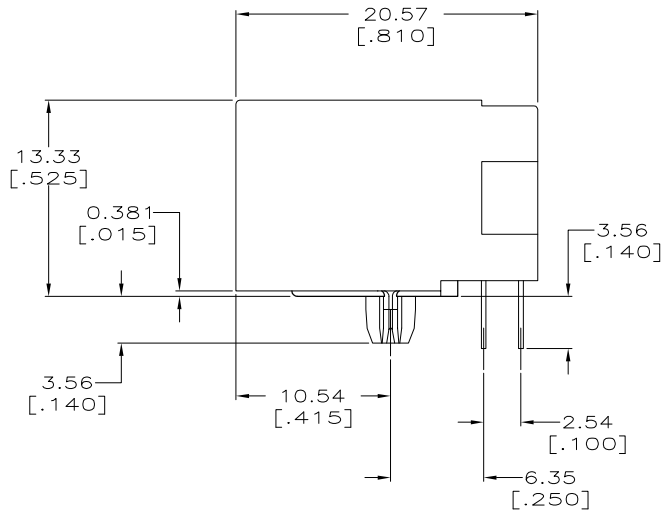

- MATERIAL: HOUSING - HTN NYLON, BLACK, UL 94V-0.
 TERMINALS - 0.33[.013] THICK PHOS BRONZE PLATED WITH 1.27µm[.000050] MINIMUM THICK HARD GOLD IN LOCALIZED AREA AND 3.81µm[.000150] MINIMUM THICK MATTE TIN IN SOLDER AREA OVER 1.27µm[.000050] MINIMUM THICK NICKEL UNDERPLATE.
- JACK CAVITY CONFORMS TO FCC RULES AND REGULATIONS, PART 68 SUBPART F.
- DIMENSIONS ARE NOMINAL UNLESS OTHERWISE SPECIFIED.

SUGGESTED PANEL CUTOUT

SUGGESTED PC BOARD LAYOUT
 VIEW SHOWN IS TOP OF PC BOARD
 (COMPONENT SIDE)

5558065

5558065-1
 PART NUMBER

THIS DRAWING IS A CONTROLLED DOCUMENT.		DWN: S. MAYBERRY / 01JUNE2005	Tyco Electronics Corporation Harrisburg, Pa 17105-3608																					
DIMENSIONS: mm		CHK: J. WESTMAN / 01JUNE2005	APVD: S. FLICKINGER / 01JUNE2005																					
TOLERANCES UNLESS OTHERWISE SPECIFIED:		NAME: S. FLICKINGER																						
<table border="1"> <tr><td>0</td><td>PLC</td><td>±</td><td>-</td></tr> <tr><td>1</td><td>PLC</td><td>±</td><td>-</td></tr> <tr><td>2</td><td>PLC</td><td>±</td><td>-</td></tr> <tr><td>3</td><td>PLC</td><td>±</td><td>0.13[.005]</td></tr> <tr><td>4</td><td>PLC</td><td>±</td><td>-</td></tr> </table>		0	PLC	±	-	1	PLC	±	-	2	PLC	±	-	3	PLC	±	0.13[.005]	4	PLC	±	-	PRODUCT SPEC		
0	PLC	±	-																					
1	PLC	±	-																					
2	PLC	±	-																					
3	PLC	±	0.13[.005]																					
4	PLC	±	-																					
MATERIAL: SEE NOTE 1		APPLICATION SPEC																						
FINISH: SEE NOTE 1		SIZE: A2																						
		CAGE CODE: 00779																						
		DRAWING NO: C=5558065																						
		RESTRICTED TO: -																						
CUSTOMER DRAWING		SCALE: 4:1 SHEET 1 OF 1 REV A1																						