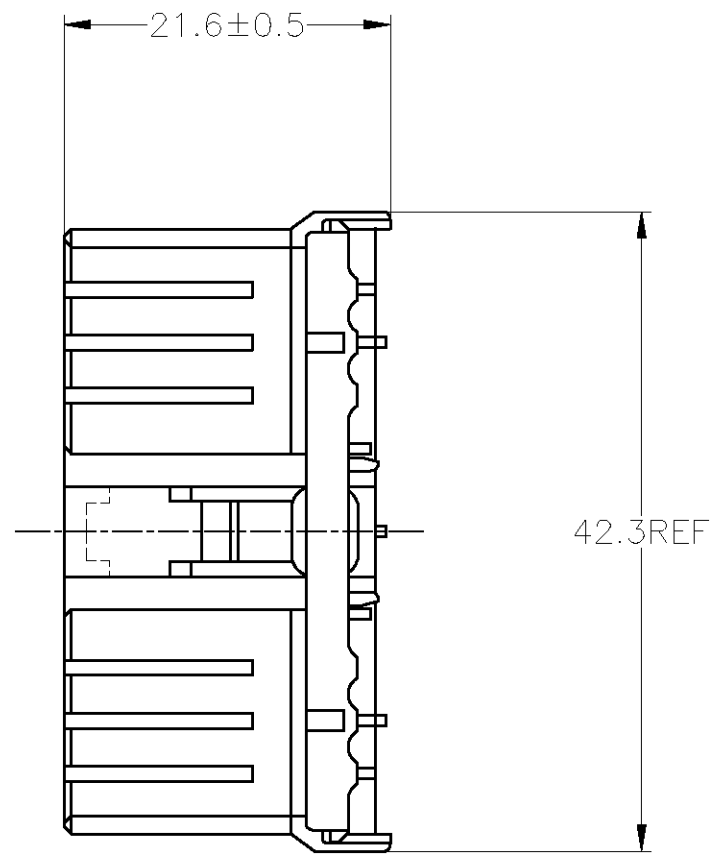

THIS DRAWING IS UNPUBLISHED. RELEASED FOR PUBLICATION
 © COPYRIGHT - By - ALL RIGHTS RESERVED.

LOC	DIST	REVISIONS					
J	-	P	LTR	DESCRIPTION	DATE	DWN	APVD
			F2	REVISED	ECR-12-021403	13DEC2012	TS KB

- △-A- 面より2mmの範囲で測定
- △ 相手ハウジングと所定の機能を満足して嵌合できること
- 3. 内装するリセプタクルコンタクトは型番173630, 173631
- △ TO BE MEASURED BETWEEN -A- AND 2
- △ TO BE MATE WITH CAP HOUSING SMOOTHLY
- 3. APPLIED CONTACT; PART NUMBER 173630 AND 173631

	YELLOW	18POSITION PLUG HOUSING	173853-7
OBSOLETE	NATURAL	18POSITION PLUG HOUSING	1-173853-1
	SEE DRAWING 173853-9		173853-9
OBSOLETE	ORANGE	18POSITION PLUG HOUSING	173853-8
	GRAY	18POSITION PLUG HOUSING	173853-6
	BLUE	18POSITION PLUG HOUSING	173853-5
	GREEN	18POSITION PLUG HOUSING	173853-4
OBSOLETE	BLACK	18POSITION PLUG HOUSING	173853-2
	NATURAL	18POSITION PLUG HOUSING	173853-1
	COLOR	NAME	PART NUMBER

TOLERANCES UNLESS OTHERWISE SPECIFIED:
一般公差

10 _±	±0.2
30 _±	> 10 : ±0.25
100 _±	> 30 : ±0.3
ANGLE	±3°

THIS DRAWING IS A CONTROLLED DOCUMENT.

DIMENSIONS: 単位: 耗 mm	TOLERANCES UNLESS OTHERWISE SPECIFIED: 一般公差
	0 PLC ±-
	1 PLC ±-
	2 PLC ±-
	3 PLC ±-
	4 PLC ±-
	ANGLES ±-
MATERIAL 材料 PBT	FINISH 仕上 -

DWN M.SUGAWARA 26MAY06	TE Connectivity			
CHK T.SHINOHARA 26MAY06				
APVD K.BETSUI 26MAY06				
PRODUCT SPEC 製品規格 -	NAME 名称 070 SERIES MULTI-LOCK I/O CONNECTOR 18POSITION PLUG HOUSING			
APPLICATION SPEC 取付適用規格 -	SIZE A3	CAGE CODE 00779	DRAWING NO 番号 C-173853	RESTRICTED TO -
WEIGHT -	CUSTOMER DRAWING		SCALE 尺度 2:1	SHEET 1 OF 1
			REV F2	