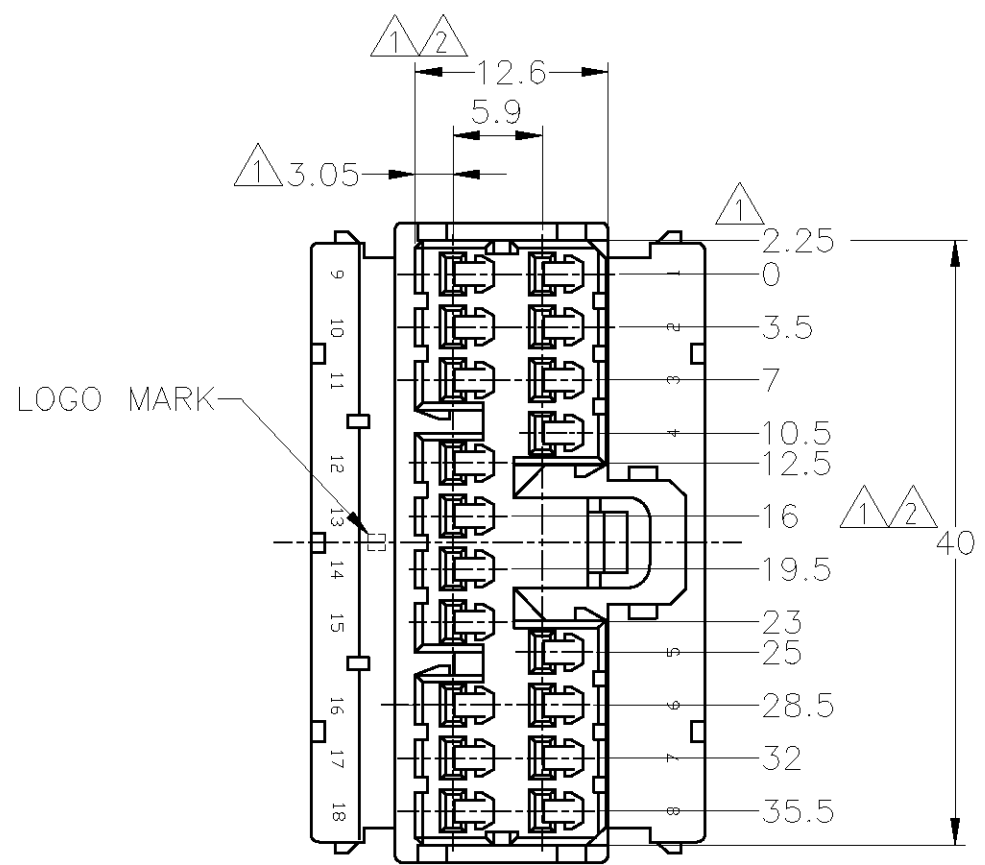

THIS DRAWING IS UNPUBLISHED. RELEASED FOR PUBLICATION
 © COPYRIGHT - By - ALL RIGHTS RESERVED.

LOC	DIST	REVISIONS					
J	-	P	LTR	DESCRIPTION	DATE	DWN	APVD
			F2	REVISED	ECR-12-021403	13DEC2012	TS KB

- △-A- 面より2mmの範囲で測定
- △ 相手ハウジングと所定の機能を満足して嵌合できること
- 3. 内装するリセプタクルコンタクトは型番173630, 173631
- △ TO BE MEASURED BETWEEN -A- AND 2
- △ TO BE MATE WITH CAP HOUSING SMOOTHLY
- 3. APPLIED CONTACT; PART NUMBER 173630 AND 173631

	YELLOW	18POSITION PLUG HOUSING	173853-7
OBSOLETE	NATURAL	18POSITION PLUG HOUSING	1-173853-1
	SEE DRAWING 173853-9		173853-9
OBSOLETE	ORANGE	18POSITION PLUG HOUSING	173853-8
	GRAY	18POSITION PLUG HOUSING	173853-6
	BLUE	18POSITION PLUG HOUSING	173853-5
	GREEN	18POSITION PLUG HOUSING	173853-4
OBSOLETE	BLACK	18POSITION PLUG HOUSING	173853-2
	NATURAL	18POSITION PLUG HOUSING	173853-1
	COLOR	NAME	PART NUMBER

TOLERANCES UNLESS OTHERWISE SPECIFIED:
一般公差

10 _±	±0.2
30 _±	> 10 : ±0.25
100 _±	> 30 : ±0.3
ANGLE	±3°

THIS DRAWING IS A CONTROLLED DOCUMENT.

DIMENSIONS: 単位: 耗 mm	TOLERANCES UNLESS OTHERWISE SPECIFIED: 一般公差
	0 PLC ±-
	1 PLC ±-
	2 PLC ±-
	3 PLC ±-
	4 PLC ±-
	ANGLES ±-
MATERIAL 材料 PBT	FINISH 仕上 -

DWN M.SUGAWARA 26MAY06	TE Connectivity			
CHK T.SHINOHARA 26MAY06				
APVD K.BETSUI 26MAY06				
PRODUCT SPEC 製品規格 -	NAME 名称 070 SERIES MULTI-LOCK I/O CONNECTOR 18POSITION PLUG HOUSING			
APPLICATION SPEC 取付適用規格 -	SIZE A3	CAGE CODE 00779	DRAWING NO 番号 C-173853	RESTRICTED TO -
WEIGHT -	CUSTOMER DRAWING		SCALE 尺度 2:1	SHEET 1 OF 1
			REV F2	