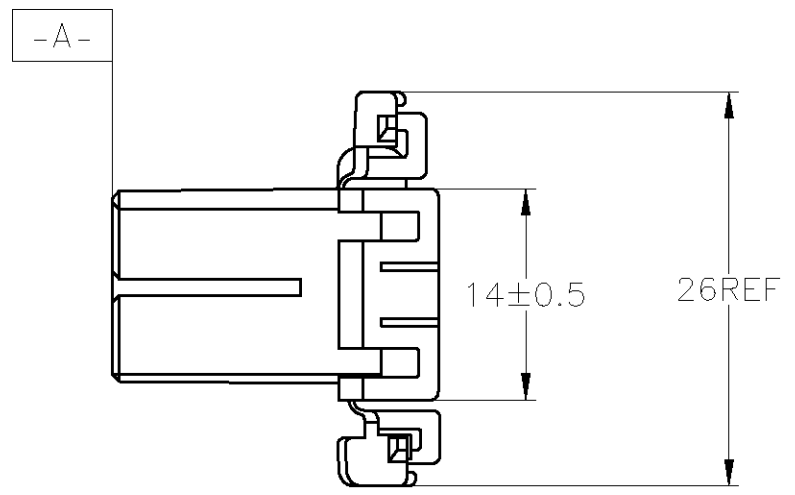

THIS DRAWING IS UNPUBLISHED. RELEASED FOR PUBLICATION
 © COPYRIGHT - By - ALL RIGHTS RESERVED.

LOC	DIST	REVISIONS					
J	-	P	LTR	DESCRIPTION	DATE	DWN	APVD
			F2	REVISED	ECR-12-021403	13DEC2012	TS KB

- △-A- 面より2mmの範囲で測定
- △ 相手ハウジングと所定の機能を満足して嵌合できること
- 3. 内装するリセプタクルコンタクトは型番173630, 173631
- △ TO BE MEASURED BETWEEN -A- AND 2
- △ TO BE MATE WITH CAP HOUSING SMOOTHLY
- 3. APPLIED CONTACT; PART NUMBER 173630 AND 173631

	YELLOW	18POSITION PLUG HOUSING	173853-7
OBSOLETE	NATURAL	18POSITION PLUG HOUSING	1-173853-1
	SEE DRAWING 173853-9		173853-9
OBSOLETE	ORANGE	18POSITION PLUG HOUSING	173853-8
	GRAY	18POSITION PLUG HOUSING	173853-6
	BLUE	18POSITION PLUG HOUSING	173853-5
	GREEN	18POSITION PLUG HOUSING	173853-4
OBSOLETE	BLACK	18POSITION PLUG HOUSING	173853-2
	NATURAL	18POSITION PLUG HOUSING	173853-1
	COLOR	NAME	PART NUMBER

TOLERANCES UNLESS OTHERWISE SPECIFIED:
一般公差

10 _±	±0.2
30 _±	> 10 : ±0.25
100 _±	> 30 : ±0.3
ANGLE	±3°

THIS DRAWING IS A CONTROLLED DOCUMENT.

DIMENSIONS: 単位: 耗 mm	TOLERANCES UNLESS OTHERWISE SPECIFIED: 一般公差
	0 PLC ±-
	1 PLC ±-
	2 PLC ±-
	3 PLC ±-
	4 PLC ±-
	ANGLES ±-
MATERIAL 材料 PBT	FINISH 仕上 -

DWN M.SUGAWARA 26MAY06	TE Connectivity			
CHK T.SHINOHARA 26MAY06				
APVD K.BETSUI 26MAY06				
PRODUCT SPEC 製品規格 -	NAME 名称 070 SERIES MULTI-LOCK I/O CONNECTOR 18POSITION PLUG HOUSING			
APPLICATION SPEC 取付適用規格 -	SIZE A3	CAGE CODE 00779	DRAWING NO 番号 C-173853	RESTRICTED TO -
WEIGHT -	CUSTOMER DRAWING		SCALE 尺度 2:1	SHEET 1 OF 1
			REV F2	