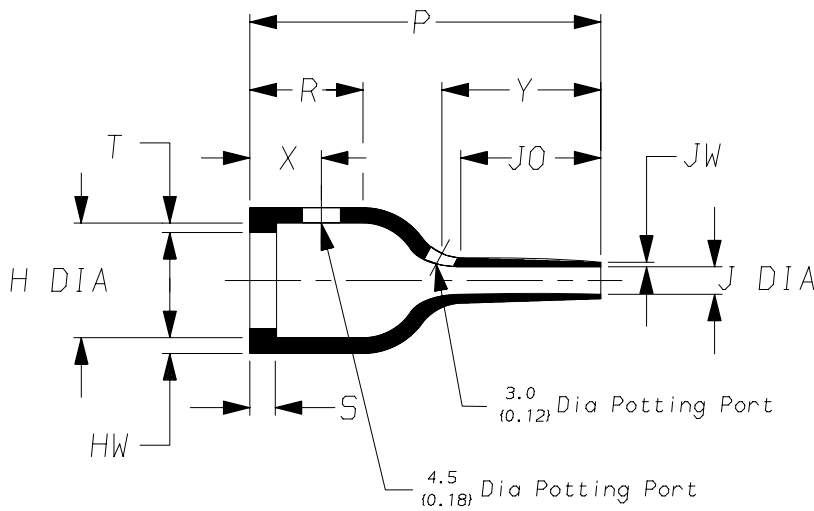

a) Part as supplied.

202K232-\* -11

b) Part after unrestricted recovery.

**DIMENSIONS** in millimetres  
(in inches, for reference)

Part No.	H		J		P	R	S	T	JO	HW	JW	X	Y
	Min a	Max b	Min a	Max b	±10% b	±10% b	±10% b	±10% b	±10% b	±20% b	±20% b	±20% b	±20% b
202K232-* -11	25 {0.98}	13.8 {0.54}	8.0 {0.31}	3.3 {0.13}	40 {1.57}	13 {0.51}	3.0 {0.12}	1.0 {0.04}	16 {0.63}	1.8 {0.07}	0.5 {0.02}	9.0 {0.35}	18 {0.71}
					#	#						#	

This is a trimmed variant with Potting Ports  
Modified dimensions are shown thus:- #

**Copyright (!)**

The copyright in this drawing is the property of Tyco Electronics UK Ltd. The drawing is issued on the condition that it is not copied, reproduced or disclosed to a third party, either in whole or in part without the prior written consent of Tyco Electronics UK Ltd.

Drawn A.LILLEY. Checked Issue 1 Date October 2006 Conforms to ISO Recommendations  
Approval Design MKTG. Q.A. 3rd Angle Projection Not to Scale

<b>Raychem</b>		<b>Specification Control Drawing</b>	Part Number 202K232-* <sup>-</sup> 11 Issue 1
Iss.	Date	E.C.R. No.	Details of Change