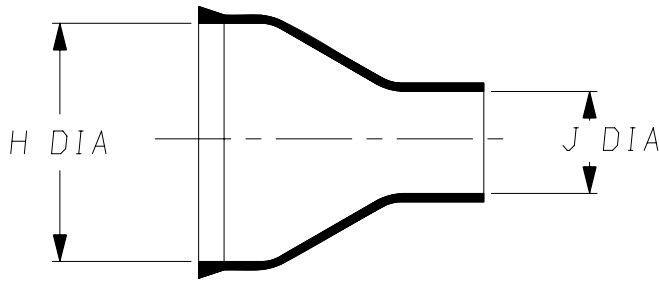

a) Part as supplied.

202K232-\* -11

b) Part after unrestricted recovery.

**DIMENSIONS** in millimetres  
(in inches, for reference)

Part No.	H		J		P	R	S	T	JO	HW	JW	X	Y
	Min a	Max b	Min a	Max b	±10% b	±10% b	±10% b	±10% b	±10% b	±20% b	±20% b	±20% b	±20% b
202K232-* -11	25 {0.98}	13.8 {0.54}	8.0 {0.31}	3.3 {0.13}	40 {1.57}	13 {0.51}	3.0 {0.12}	1.0 {0.04}	16 {0.63}	1.8 {0.07}	0.5 {0.02}	9.0 {0.35}	18 {0.71}
					#	#						#	

This is a trimmed variant with Potting Ports  
Modified dimensions are shown thus:- #

**Copyright (!)**

The copyright in this drawing is the property of Tyco Electronics UK Ltd. The drawing is issued on the condition that it is not copied, reproduced or disclosed to a third party, either in whole or in part without the prior written consent of Tyco Electronics UK Ltd.

Drawn A.LILLEY. Checked Issue 1 Date October 2006 Conforms to ISO Recommendations  
Approval Design MKTG. Q.A. 3rd Angle Projection Not to Scale

<b>Raychem</b>		<b>Specification Control Drawing</b>	Part Number 202K232-* <sup>-</sup> 11 Issue 1
Iss.	Date	E.C.R. No.	Details of Change