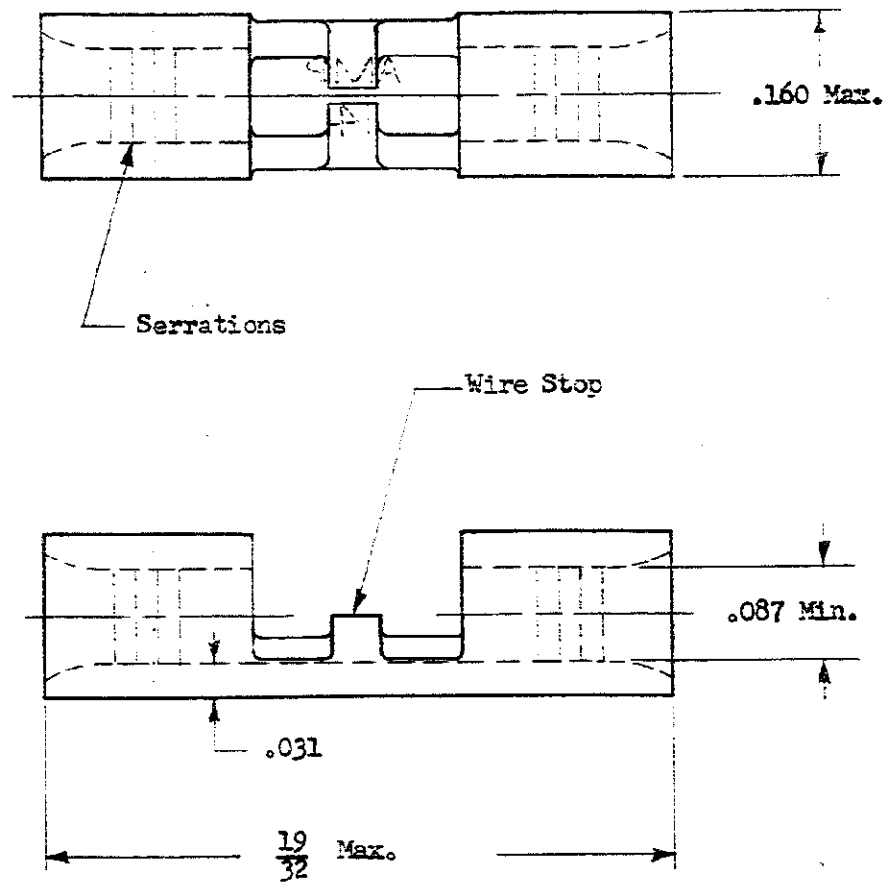

NUMBER
328596

MAX FEATURE LENGTH DOES NOT INCLUDE MANUFACTURING TABS.

DIMENSIONS IN INCHES. DO NOT SCALE PRINT.

©1967 BY AMP INCORPORATED. ALL RIGHTS RESERVED. AMP PRODUCTS COVERED BY PATENTS AND/OR PATENTS PENDING.		CUSTOMER COPY REFERENCE ONLY	
MATERIAL AND FINISH COPPER ANNEALED GOLD PLATED		AMP AMP INCORPORATED HARRISBURG, PENNA.	
WIRE — RANGE — INSULATION 14 — — H		CLASS BUTT	
TYPE SOLISTRAND		TYPE SOLISTRAND	
DR J. Hilkey 8-15-61	DE	LOC G A	NO 328596
CHK B. Parker 8/21/61	APP B. Parker 8/21/61	REV A	
NAME WIRE SPLICE			