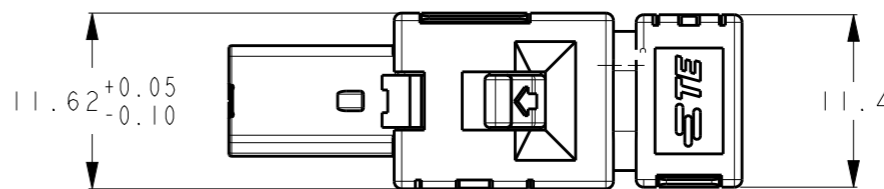

P	LTR	DESCRIPTION	DATE	DWN	APVD
A		RELEASED	06DEC2013	T.S	N.Y
B		ADD ITEM	18NOV2014	T.S	N.Y
C		RELEASED PER ECR-18-015311	26SEP2018	PP	RB

- 1. -1 : TYPE I , INSULATION DIAMETER 1.05-1.15mm
- 1- -1 : TYPE II, INSULATION DIAMETER 1.05-1.15mm
- 2 : TYPE I , INSULATION DIAMETER 0.93-1.05mm
- 1- -2 : TYPE II, INSULATION DIAMETER 0.93-1.05mm
- 3 : TYPE I , INSULATION DIAMETER 0.93-1.05mm IPC, 1.05-1.15mm IPC
- 6 : TYPE I , INSULATION DIAMETER 1.1-1.2mm

MATING SHAPE : TYPE I
2201855-1/-2/-3/-6
SCALE 3:1

MATING SHAPE : TYPE II
1-2201855-1/-2
SCALE 3:1

CIRCUIT NO.

-1 : AS SHOWN

1	2	3	4	5	6	7	8	MATERIAL/FINISH	PART NAME	ITEM
1	1	1	1	1	1	1	1	THERMO PLASTIC	PLUG COVER HSG BOTTOM	7
1	1	1	1	1	1	1	1	THERMO PLASTIC	LOCK HSG	6
2	-	-	-	-	-	-	-	THERMO PLASTIC	CABLE HSG Ø1.10-1.20 COLOR : GREEN	5
-	1	2	2	-	-	-	CABLE HSG Ø0.93-1.05 COLOR : RED			
-	1	-	-	2	2	-	CABLE HSG Ø1.05-1.15 COLOR : BLUE			
1	1	1	1	1	1	1	1	HSG MATERIAL:THERMO PLASTIC	PLUG SUB ASSY	4
1	1	1	1	1	1	1	1	CONTACT MATERIAL:COPPER ALLOY FINISH:NI PLATING ALL OVER CONTACT AREA Au PLATING TERMINATION AREA Au PLATING		
1	1	1	1	1	1	1	1	MATERIAL:COPPER ALLOY FINISH:NICKEL PLATING	BOTTOM SHELL	3
-	-	1	-	1	-	-	-	MATERIAL:COPPER ALLOY FINISH:NICKEL PLATING	PLUG TOP SHELL TYPE II	2
1	1	-	1	-	1	1	1	MATERIAL:COPPER ALLOY FINISH:NICKEL PLATING	PLUG TOP SHELL TYPE I	
1	1	1	1	1	1	1	1	THERMO PLASTIC	PLUG COVER HSG TOP	1
-6	-3	1-	-2	-2	1-	-1	-1			