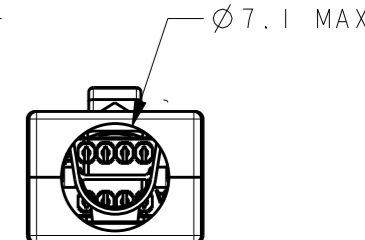

P	LTR	DESCRIPTION	DATE	DWN	APVD
A		RELEASED	06DEC2013	T.S	N.Y
B		ADD ITEM	18NOV2014	T.S	N.Y
C		RELEASED PER ECR-18-015311	26SEP2018	PP	RB

- 1. -1 : TYPE I , INSULATION DIAMETER 1.05-1.15mm
- 1- -1 : TYPE II, INSULATION DIAMETER 1.05-1.15mm
- 2 : TYPE I , INSULATION DIAMETER 0.93-1.05mm
- 1- -2 : TYPE II, INSULATION DIAMETER 0.93-1.05mm
- 3 : TYPE I , INSULATION DIAMETER 0.93-1.05mm IPC, 1.05-1.15mm IPC
- 6 : TYPE I , INSULATION DIAMETER 1.1-1.2mm

MATING SHAPE : TYPE I
2201855-1/-2/-3/-6
SCALE 3:1

MATING SHAPE : TYPE II
1-2201855-1/-2
SCALE 3:1

CIRCUIT NO.

-1 : AS SHOWN

1	2	3	4	5	6	7	8	MATERIAL/FINISH	PART NAME	ITEM
1	1	1	1	1	1	1	1	THERMO PLASTIC	PLUG COVER HSG BOTTOM	7
1	1	1	1	1	1	1	1	THERMO PLASTIC	LOCK HSG	6
2	-	-	-	-	-	-	-	THERMO PLASTIC	CABLE HSG Ø1.10-1.20 COLOR : GREEN	5
-	1	2	2	-	-	-	CABLE HSG Ø0.93-1.05 COLOR : RED			
-	1	-	-	2	2	-	CABLE HSG Ø1.05-1.15 COLOR : BLUE			
1	1	1	1	1	1	1	1	HSG MATERIAL:THERMO PLASTIC	PLUG SUB ASSY	4
1	1	1	1	1	1	1	1	CONTACT MATERIAL:COPPER ALLOY FINISH:NI PLATING ALL OVER CONTACT AREA Au PLATING TERMINATION AREA Au PLATING		
1	1	1	1	1	1	1	1	MATERIAL:COPPER ALLOY FINISH:NICKEL PLATING	BOTTOM SHELL	3
-	-	1	-	1	-	-	-	MATERIAL:COPPER ALLOY FINISH:NICKEL PLATING	PLUG TOP SHELL TYPE II	2
1	1	-	1	-	1	1	1	MATERIAL:COPPER ALLOY FINISH:NICKEL PLATING	PLUG TOP SHELL TYPE I	
1	1	1	1	1	1	1	1	THERMO PLASTIC	PLUG COVER HSG TOP	1
-6	-3	1-	-2	-2	1-	-1	-1			