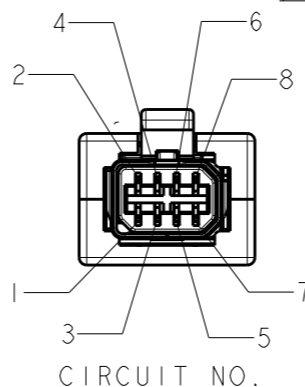

P	LTR	DESCRIPTION	DATE	DWN	APVD
A		RELEASED	06DEC2013	T.S	N.Y
B		ADD ITEM	18NOV2014	T.S	N.Y
C		RELEASED PER ECR-18-015311	26SEP2018	PP	RB

- 1. -1 : TYPE I , INSULATION DIAMETER 1.05-1.15mm
- 1- -1 : TYPE II, INSULATION DIAMETER 1.05-1.15mm
- 2 : TYPE I , INSULATION DIAMETER 0.93-1.05mm
- 1- -2 : TYPE II, INSULATION DIAMETER 0.93-1.05mm
- 3 : TYPE I , INSULATION DIAMETER 0.93-1.05mm IPC, 1.05-1.15mm IPC
- 6 : TYPE I , INSULATION DIAMETER 1.1-1.2mm

MATING SHAPE : TYPE I
2201855-1/-2/-3/-6
SCALE 3:1

MATING SHAPE : TYPE II
1-2201855-1/-2
SCALE 3:1

CIRCUIT NO.

-1 : AS SHOWN

1	2	3	4	5	6	7	8	MATERIAL/FINISH	PART NAME	ITEM
1	1	1	1	1	1	1	1	THERMO PLASTIC	PLUG COVER HSG BOTTOM	7
1	1	1	1	1	1	1	1	THERMO PLASTIC	LOCK HSG	6
2	-	-	-	-	-	-	-	THERMO PLASTIC	CABLE HSG Ø1.10-1.20 COLOR : GREEN	5
-	1	2	2	-	-	-	CABLE HSG Ø0.93-1.05 COLOR : RED			
-	1	-	-	2	2	-	CABLE HSG Ø1.05-1.15 COLOR : BLUE			
1	1	1	1	1	1	1	1	HSG MATERIAL:THERMO PLASTIC	PLUG SUB ASSY	4
1	1	1	1	1	1	1	1	CONTACT MATERIAL:COPPER ALLOY FINISH:NI PLATING ALL OVER CONTACT AREA Au PLATING TERMINATION AREA Au PLATING		
1	1	1	1	1	1	1	1	MATERIAL:COPPER ALLOY FINISH:NICKEL PLATING	BOTTOM SHELL	3
-	-	1	-	1	-	-	-	MATERIAL:COPPER ALLOY FINISH:NICKEL PLATING	PLUG TOP SHELL TYPE II	2
1	1	-	1	-	1	1	1	MATERIAL:COPPER ALLOY FINISH:NICKEL PLATING	PLUG TOP SHELL TYPE I	
1	1	1	1	1	1	1	1	THERMO PLASTIC	PLUG COVER HSG TOP	1
-6	-3	1-	-2	-2	1-	-1	-1			