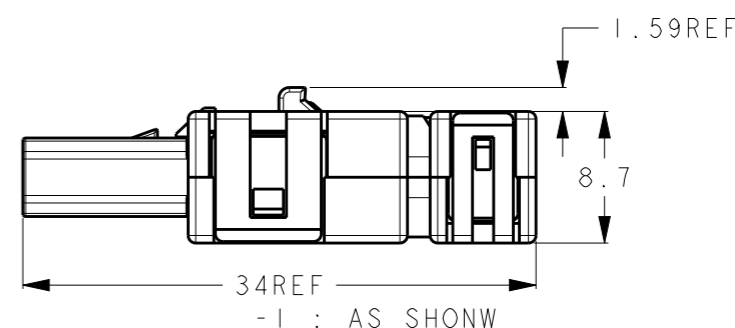

P	LTR	DESCRIPTION	DATE	DWN	APVD
A		RELEASED	06DEC2013	T.S	N.Y
B		ADD ITEM	18NOV2014	T.S	N.Y
C		RELEASED PER ECR-18-015311	26SEP2018	PP	RB

- 1. -1 : TYPE I , INSULATION DIAMETER 1.05-1.15mm
- 1- -1 : TYPE II, INSULATION DIAMETER 1.05-1.15mm
- 2 : TYPE I , INSULATION DIAMETER 0.93-1.05mm
- 1- -2 : TYPE II, INSULATION DIAMETER 0.93-1.05mm
- 3 : TYPE I , INSULATION DIAMETER 0.93-1.05mm IPC, 1.05-1.15mm IPC
- 6 : TYPE I , INSULATION DIAMETER 1.1-1.2mm

MATING SHAPE : TYPE I
2201855-1/-2/-3/-6
SCALE 3:1

MATING SHAPE : TYPE II
1-2201855-1/-2
SCALE 3:1

CIRCUIT NO.

-1 : AS SHOWN

1	2	3	4	5	6	7	8	MATERIAL/FINISH	PART NAME	ITEM
1	1	1	1	1	1	1	1	THERMO PLASTIC	PLUG COVER HSG BOTTOM	7
1	1	1	1	1	1	1	1	THERMO PLASTIC	LOCK HSG	6
2	-	-	-	-	-	-	-	THERMO PLASTIC	CABLE HSG Ø1.10-1.20 COLOR : GREEN	5
-	1	2	2	-	-	-	CABLE HSG Ø0.93-1.05 COLOR : RED			
-	1	-	-	2	2	-	CABLE HSG Ø1.05-1.15 COLOR : BLUE			
1	1	1	1	1	1	1	1	HSG MATERIAL:THERMO PLASTIC	PLUG SUB ASSY	4
1	1	1	1	1	1	1	1	CONTACT MATERIAL:COPPER ALLOY FINISH:NI PLATING ALL OVER CONTACT AREA Au PLATING TERMINATION AREA Au PLATING		
1	1	1	1	1	1	1	1	MATERIAL:COPPER ALLOY FINISH:NICKEL PLATING	BOTTOM SHELL	3
-	-	1	-	1	-	-	-	MATERIAL:COPPER ALLOY FINISH:NICKEL PLATING	PLUG TOP SHELL TYPE II	2
1	1	-	1	-	1	1	1	MATERIAL:COPPER ALLOY FINISH:NICKEL PLATING	PLUG TOP SHELL TYPE I	
1	1	1	1	1	1	1	1	THERMO PLASTIC	PLUG COVER HSG TOP	1
-6	-3	1-	-2	-2	1-	-1	-1			