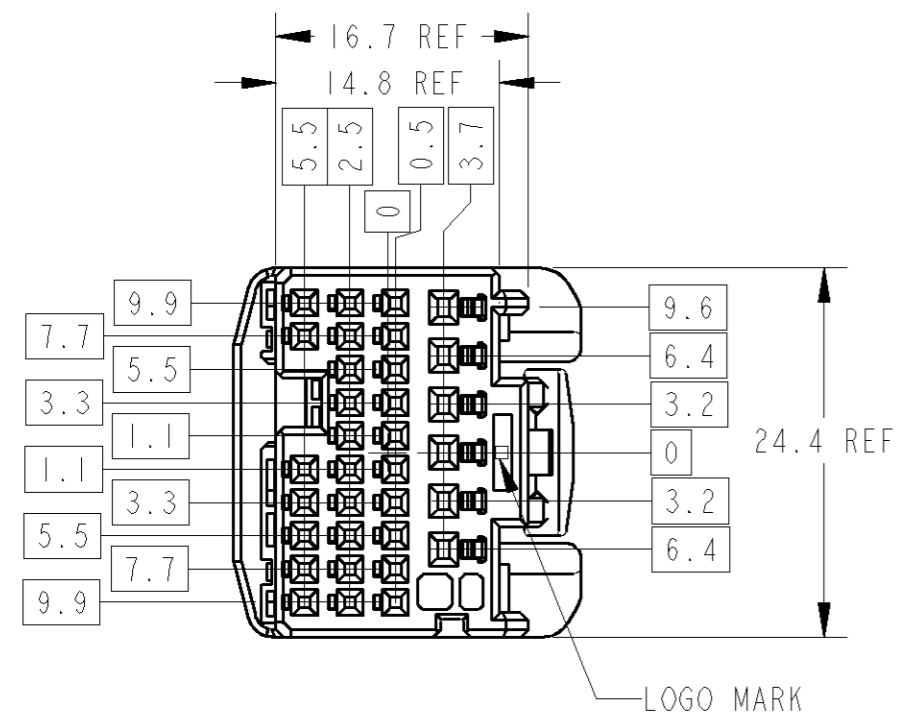

1. RETAINER SHOULD BE SENT TO THE PRE-ASSEMBLY POSITION WITHIN THE PLUG HOUSING WHEN SHIPPED TO THE CUSTOMER
2. THE PRE-RETENTION LATCH OF THE RETAINER MUST BE OUT SIDE OF PLUG HOUSING WHEN PRE-ASSEMBLY
3. RETAINER RETENTION FORCE FROM HOUSING; 30N MIN
4. INSTRUCTION SHEET NO. 411-5932.
5. PART NUMBER OF CAP HOUSING TO BE MATED: SEE TABLE-1.
6. APPLIED TERMINALS SEE TABLE-2.

1. プラグハウジングにリテーナを仮係止して出荷される
2. 仮係止時リテーナーの突起がハウジングの外側にでていること
3. リテーナーの仮係止保持力は: 30N MIN
4. 取扱説明書NO. 411-5932
5. 嵌合相手型番: TABLE-1参照
6. 適用端子: TABLE-2参照

TABLE-2

SIGNAL		TERMINAL NO	APPLICABLE WIRE RANGE
POWER		端子型番	適用電線
025	TIN	1123343-1	AVSS/CAVS/CAVUS/AVSSH-f 0.22~0.5mm ²
	SELECTIVE GOLD	1123343-2	
040111	SELECTIVE GOLD	316837-2	AVSS/CAVS/CAVUS 0.3~0.85mm ² AVS 0.3~0.5mm ²
	TIN	316836-1	
			316838-1

DIMENSIONS: 単位: 概 mm	TOLERANCES UNLESS OTHERWISE SPECIFIED: 一般公差 ±0.3 0-PLC ± 1-PLC ±0.1 2-PLC ±0.01 3-PLC ±0.001 4-PLC ±0.0001 ANGLES ±3'00"
MATERIAL 材料 PBT	FINISH 仕上 SEE TABLE

DWN A. YAMAGUCHI 18FEB03	CHK Y. KAWAHARA 18FEB03	APVD K. ASAI 24FEB03	NAME 名称 025/040 EFI ECU CONNECTOR PLUG HOUSING ASSY 33POSITION
PRODUCT SPEC 製品規格 108-5674	APPLICATION SPEC 取付適用規格 114-5217,5250	WEIGHT 5.7	SIZE A3
CUSTOMER DRAWING		SCALE 尺度 2:1	SHEET OF 1
Tyco Electronics Corporation Kawasaki, Japan		DRAWING NO 番号 C=1473651	RESTRICTED TO -