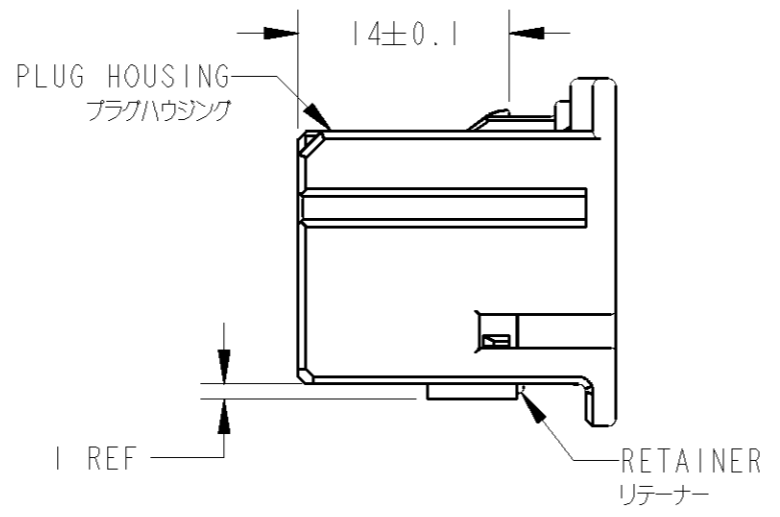

1. RETAINER SHOULD BE SENT TO THE PRE-ASSEMBLY POSITION WITHIN THE PLUG HOUSING WHEN SHIPPED TO THE CUSTOMER
2. THE PRE-RETENTION LATCH OF THE RETAINER MUST BE OUT SIDE OF PLUG HOUSING WHEN PRE-ASSEMBLY
3. RETAINER RETENTION FORCE FROM HOUSING; 30N MIN
4. INSTRUCTION SHEET NO. 411-5932.
5. PART NUMBER OF CAP HOUSING TO BE MATED: SEE TABLE-1.
6. APPLIED TERMINALS SEE TABLE-2.

1. プラグハウジングにリテーナを仮係止して出荷される
2. 仮係止時リテーナーの突起がハウジングの外側にでていること
3. リテーナーの仮係止保持力は: 30N MIN
4. 取扱説明書NO. 411-5932
5. 嵌合相手型番: TABLE-1参照
6. 適用端子: TABLE-2参照

TABLE-2

SIGNAL		TERMINAL NO	APPLICABLE WIRE RANGE
POWER		端子型番	適用電線
025	TIN	1123343-1	AVSS/CAVS/CAVUS/AVSSH-f 0.22~0.5mm ²
	SELECTIVE GOLD	1123343-2	
040111	SELECTIVE GOLD	316837-2	AVSS/CAVS/CAVUS 0.3~0.85mm ² AVS 0.3~0.5mm ²
	TIN	316836-1	
			316838-1

DIMENSIONS: 単位: 概 mm	TOLERANCES UNLESS OTHERWISE SPECIFIED: 一般公差 ±0.3 0-PLC ± 1-PLC ±0.1 2-PLC ±0.01 3-PLC ±0.001 4-PLC ±0.0001 ANGLES ±3'00"
MATERIAL 材料 PBT	FINISH 仕上 SEE TABLE

DWN A. YAMAGUCHI 18FEB03	CHK Y. KAWAHARA 18FEB03	APVD K. ASAI 24FEB03	NAME 名称 025/040 EFI ECU CONNECTOR PLUG HOUSING ASSY 33POSITION
PRODUCT SPEC 製品規格 108-5674	APPLICATION SPEC 取付適用規格 114-5217,5250	WEIGHT 5.7	SIZE A3
CUSTOMER DRAWING		SCALE 尺度 2:1	SHEET OF 1
Tyco Electronics Corporation Kawasaki, Japan		DRAWING NO 番号 C=1473651	RESTRICTED TO -