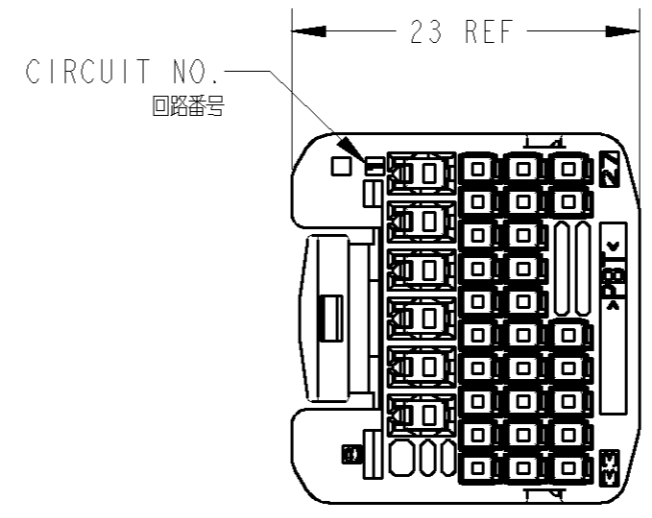

1. RETAINER SHOULD BE SENT TO THE PRE-ASSEMBLY POSITION WITHIN THE PLUG HOUSING WHEN SHIPPED TO THE CUSTOMER
2. THE PRE-RETENTION LATCH OF THE RETAINER MUST BE OUT SIDE OF PLUG HOUSING WHEN PRE-ASSEMBLY
3. RETAINER RETENTION FORCE FROM HOUSING; 30N MIN
4. INSTRUCTION SHEET NO. 411-5932.
5. PART NUMBER OF CAP HOUSING TO BE MATED: SEE TABLE-1.
6. APPLIED TERMINALS SEE TABLE-2.

1. プラグハウジングにリテーナを仮係止して出荷される
2. 仮係止時リテーナーの突起がハウジングの外側にでていること
3. リテーナーの仮係止保持力は: 30N MIN
4. 取扱説明書NO. 411-5932
5. 嵌合相手型番: TABLE-1参照
6. 適用端子: TABLE-2参照

TABLE-2

SIGNAL		TERMINAL NO	APPLICABLE WIRE RANGE
POWER		端子型番	適用電線
025	TIN	1123343-1	AVSS/CAVS/CAVUS/AVSSH-f 0.22~0.5mm ²
	SELECTIVE GOLD	1123343-2	
040111	SELECTIVE GOLD	316837-2	AVSS/CAVS/CAVUS 0.3~0.85mm ² AVS 0.3~0.5mm ²
	TIN	316836-1	
			316838-1

DIMENSIONS: 単位: 概 mm	TOLERANCES UNLESS OTHERWISE SPECIFIED: 一般公差 ±0.3 0-PLC ± 1-PLC ±0.1 2-PLC ±0.01 3-PLC ±0.001 4-PLC ±0.0001 ANGLES ±3'00"
MATERIAL 材料 PBT	FINISH 仕上 SEE TABLE

DWN A. YAMAGUCHI 18FEB03	CHK Y. KAWAHARA 18FEB03	APVD K. ASAI 24FEB03	NAME 名称 025/040 EFI ECU CONNECTOR PLUG HOUSING ASSY 33POSITION
PRODUCT SPEC 製品規格 108-5674	APPLICATION SPEC 取付適用規格 114-5217,5250	WEIGHT 5.7	SIZE A3
CUSTOMER DRAWING		SCALE 尺度 2:1	SHEET OF 1
Tyco Electronics Corporation Kawasaki, Japan		DRAWING NO 番号 C=1473651	RESTRICTED TO -