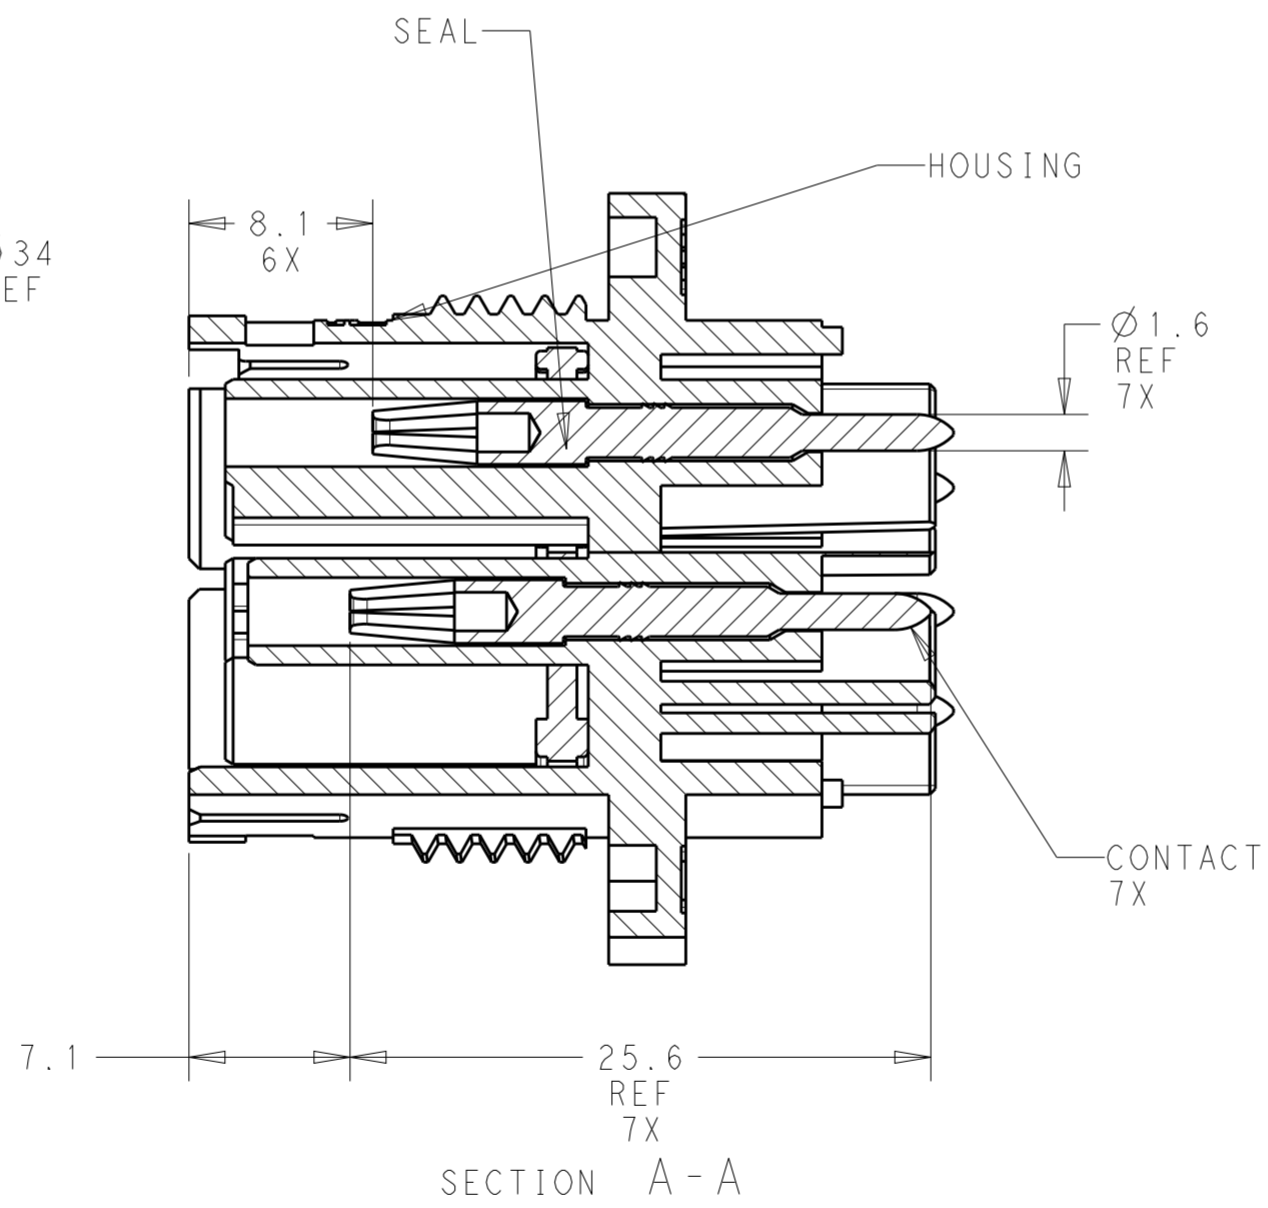

- NOTES:
1. MATERIAL: GLASS FILLED PBT, COLOR: BLACK
 2. MUST COMPLY WITH DIRECTIVE 2002/95/EC (ROHS)
 3. ALL POLARIZATIONS ARE REF ONLY
 4. CIRCUIT I.D.
 5. TE PART NUMBER
 6. THIS PRODUCT HAS NOT COMPLETED VALIDATION TESTING
 7. NOT YET TOOLED FOR PRODUCTION

△	E	2307526-5
△	D	2307526-4
△	C	2307526-3
	B	2307526-2
	A	2307526-1
	POLARIZATION KEYING	PART NO.

THIS DRAWING IS A CONTROLLED DOCUMENT.		DWN 05OCT2016 RAGHAVENDRA K	TE Connectivity	
DIMENSIONS: mm		CHK 05OCT2016 LATORRE JUSTIN		
TOLERANCES UNLESS OTHERWISE SPECIFIED:		APVD 05OCT2016 LATORRE JUSTIN	NAME NECTOR M 7P SEALED SOCKET PCB ASSEMBLY	
0 PLC ±.5	1 PLC ±.13	PRODUCT SPEC -	SIZE A2	CAGE CODE -
2 PLC ±.13	3 PLC ±.	APPLICATION SPEC -	DRAWING NO. C-2307526	RESTRICTED TO -
4 PLC ±.	ANGLES ±.	WEIGHT -	SCALE 5:1	SHEET 1 OF 2
FINISH -	-	CUSTOMER DRAWING	REV A	-

POLARIZATION TYPE "C"
P/N 2307526-3

POLARIZATION TYPE "D"
P/N 2307526-4

POLARIZATION TYPE "E"
P/N 2307526-5

THIS DRAWING IS A CONTROLLED DOCUMENT.		DWN RAVLS 05AUG2016	TE Connectivity		
DIMENSIONS: mm		CHK LATORRE JUSTIN 05AUG2016			
		APVD LATORRE JUSTIN 05AUG2016	NAME NECTOR M 7P SEALED SOCKET PCB ASSEMBLY		
TOLERANCES UNLESS OTHERWISE SPECIFIED: 0 PLC ±.5 1 PLC ±.5 2 PLC ±.13 3 PLC ±. 4 PLC ±. ANGLES ±. FINISH		PRODUCT SPEC - APPLICATION SPEC - WEIGHT -	SIZE A2	CAGE CODE -	DRAWING NO C-2307526
MATERIAL - -		CUSTOMER DRAWING	SCALE 5:1	SHEET 2 OF 2	REV A