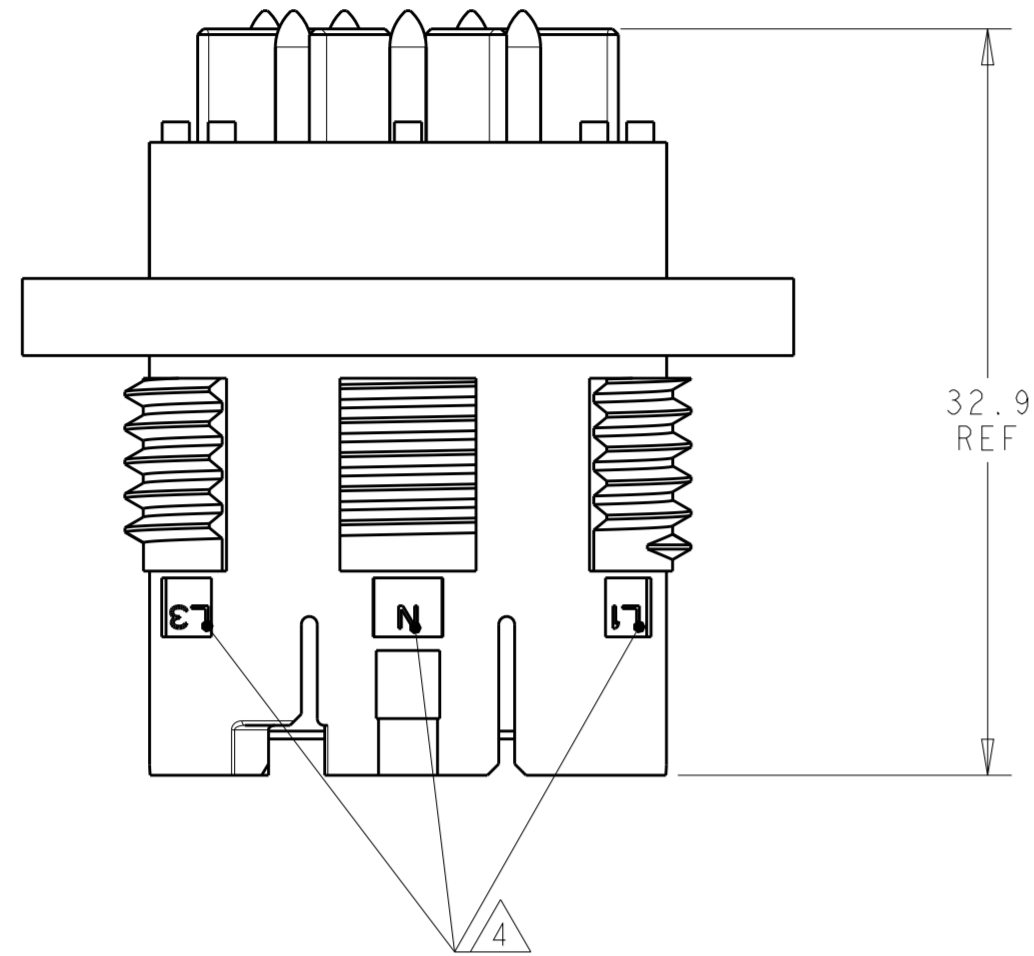

- NOTES:
1. MATERIAL: GLASS FILLED PBT, COLOR: BLACK
 2. MUST COMPLY WITH DIRECTIVE 2002/95/EC (ROHS)
 3. ALL POLARIZATIONS ARE REF ONLY
 4. CIRCUIT I.D.
 5. TE PART NUMBER
 6. THIS PRODUCT HAS NOT COMPLETED VALIDATION TESTING
 7. NOT YET TOOLED FOR PRODUCTION

△	E	2307526-5
△	D	2307526-4
△	C	2307526-3
	B	2307526-2
	A	2307526-1
	POLARIZATION KEYING	PART NO.

THIS DRAWING IS A CONTROLLED DOCUMENT.		DWN 05OCT2016 RAGHAVENDRA K	TE Connectivity	
DIMENSIONS: mm		CHK 05OCT2016 LATORRE JUSTIN		
TOLERANCES UNLESS OTHERWISE SPECIFIED:		APVD 05OCT2016 LATORRE JUSTIN	NAME NECTOR M 7P SEALED SOCKET PCB ASSEMBLY	
0 PLC ±.5	1 PLC ±.13	PRODUCT SPEC -	SIZE A2	CAGE CODE -
2 PLC ±.13	3 PLC ±.	APPLICATION SPEC -	DRAWING NO. C-2307526	RESTRICTED TO -
4 PLC ±.	ANGLES ±.	WEIGHT -	SCALE 5:1	SHEET 1 OF 2
FINISH -	-	CUSTOMER DRAWING	REV A	-

POLARIZATION TYPE "C"
P/N 2307526-3

POLARIZATION TYPE "D"
P/N 2307526-4

POLARIZATION TYPE "E"
P/N 2307526-5

THIS DRAWING IS A CONTROLLED DOCUMENT.		DWN RAVLS 05AUG2016	TE Connectivity		
DIMENSIONS: mm		CHK LATORRE JUSTIN 05AUG2016			
		APVD LATORRE JUSTIN 05AUG2016	NAME NECTOR M 7P SEALED SOCKET PCB ASSEMBLY		
TOLERANCES UNLESS OTHERWISE SPECIFIED: 0 PLC ±.5 1 PLC ±.5 2 PLC ±.13 3 PLC ±. 4 PLC ±. ANGLES ±. FINISH		PRODUCT SPEC - APPLICATION SPEC - WEIGHT -	SIZE A2	CAGE CODE -	DRAWING NO C-2307526
MATERIAL - -		CUSTOMER DRAWING	SCALE 5:1	SHEET 2 OF 2	REV A