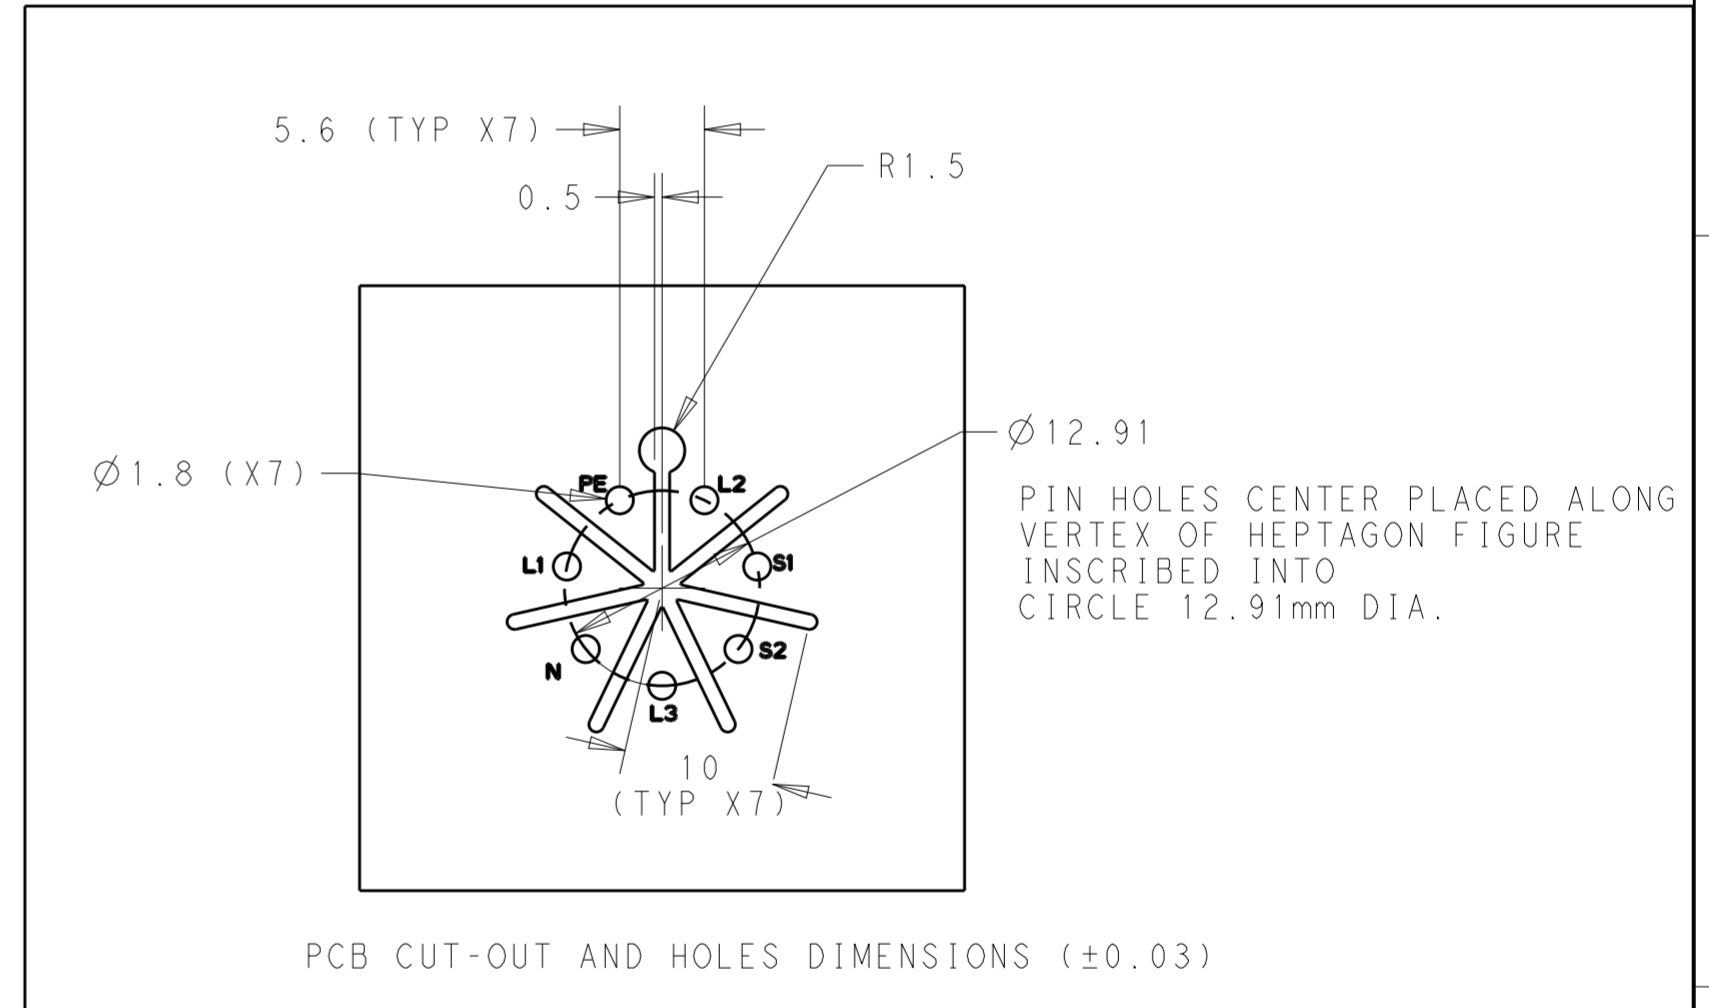

- NOTES:
1. MATERIAL: GLASS FILLED PBT, COLOR: BLACK
 2. MUST COMPLY WITH DIRECTIVE 2002/95/EC (ROHS)
 3. ALL POLARIZATIONS ARE REF ONLY
 4. CIRCUIT I.D.
 5. TE PART NUMBER
 6. THIS PRODUCT HAS NOT COMPLETED VALIDATION TESTING
 7. NOT YET TOOLED FOR PRODUCTION

△	E	2307526-5
△	D	2307526-4
△	C	2307526-3
	B	2307526-2
	A	2307526-1
	POLARIZATION KEYING	PART NO.

THIS DRAWING IS A CONTROLLED DOCUMENT.		DWN 05OCT2016 RAGHAVENDRA K	TE Connectivity	
DIMENSIONS: mm		CHK 05OCT2016 LATORRE JUSTIN		
TOLERANCES UNLESS OTHERWISE SPECIFIED:		APVD 05OCT2016 LATORRE JUSTIN	NAME NECTOR M 7P SEALED SOCKET PCB ASSEMBLY	
0 PLC ±.5	1 PLC ±.13	PRODUCT SPEC -	SIZE A2	CAGE CODE -
2 PLC ±.13	3 PLC ±.	APPLICATION SPEC -	DRAWING NO. C-2307526	RESTRICTED TO -
4 PLC ±.	ANGLES ±.	WEIGHT -	SCALE 5:1	SHEET 1 OF 2
FINISH -	-	CUSTOMER DRAWING	REV A	-

POLARIZATION TYPE "C"
P/N 2307526-3

POLARIZATION TYPE "D"
P/N 2307526-4

POLARIZATION TYPE "E"
P/N 2307526-5

THIS DRAWING IS A CONTROLLED DOCUMENT.		DWN RAVLS 05AUG2016	TE Connectivity		
DIMENSIONS: mm		CHK LATORRE JUSTIN 05AUG2016			
		APVD LATORRE JUSTIN 05AUG2016	NAME NECTOR M 7P SEALED SOCKET PCB ASSEMBLY		
TOLERANCES UNLESS OTHERWISE SPECIFIED: 0 PLC ±.5 1 PLC ±.5 2 PLC ±.13 3 PLC ±. 4 PLC ±. ANGLES ±. FINISH		PRODUCT SPEC - APPLICATION SPEC - WEIGHT -	SIZE A2	CAGE CODE -	DRAWING NO C-2307526
MATERIAL - -		CUSTOMER DRAWING	SCALE 5:1	SHEET 2 OF 2	REV A