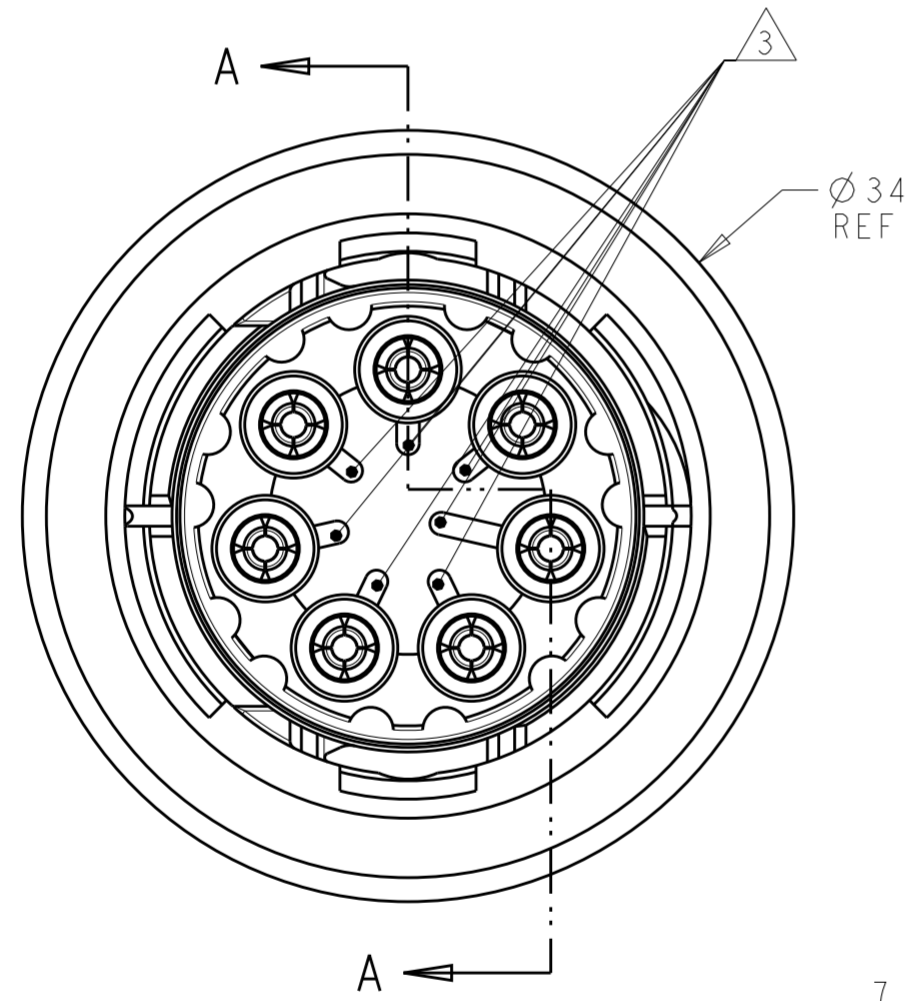

- NOTES:
1. MATERIAL: GLASS FILLED PBT, COLOR: BLACK
 2. MUST COMPLY WITH DIRECTIVE 2002/95/EC (ROHS)
 3. ALL POLARIZATIONS ARE REF ONLY
 4. CIRCUIT I.D.
 5. TE PART NUMBER
 6. THIS PRODUCT HAS NOT COMPLETED VALIDATION TESTING
 7. NOT YET TOOLED FOR PRODUCTION

△	E	2307526-5
△	D	2307526-4
△	C	2307526-3
	B	2307526-2
	A	2307526-1
	POLARIZATION KEYING	PART NO.

THIS DRAWING IS A CONTROLLED DOCUMENT.		DWN 05OCT2016 RAGHAVENDRA K	TE Connectivity	
DIMENSIONS: mm		CHK 05OCT2016 LATORRE JUSTIN		
TOLERANCES UNLESS OTHERWISE SPECIFIED:		APVD 05OCT2016 LATORRE JUSTIN	NAME NECTOR M 7P SEALED SOCKET PCB ASSEMBLY	
0 PLC ±.5	1 PLC ±.13	PRODUCT SPEC -	SIZE A2	CAGE CODE -
2 PLC ±.13	3 PLC ±.	APPLICATION SPEC -	DRAWING NO. C-2307526	RESTRICTED TO -
4 PLC ±.	ANGLES ±.	WEIGHT -	SCALE 5:1	SHEET 1 OF 2
FINISH -	-	CUSTOMER DRAWING	REV A	-

POLARIZATION TYPE "C"
P/N 2307526-3

POLARIZATION TYPE "D"
P/N 2307526-4

POLARIZATION TYPE "E"
P/N 2307526-5

THIS DRAWING IS A CONTROLLED DOCUMENT.		DWN RAVLS 05AUG2016	TE Connectivity		
DIMENSIONS: mm		CHK LATORRE JUSTIN 05AUG2016			
		APVD LATORRE JUSTIN 05AUG2016	NAME NECTOR M 7P SEALED SOCKET PCB ASSEMBLY		
TOLERANCES UNLESS OTHERWISE SPECIFIED: 0 PLC ±.5 1 PLC ±.5 2 PLC ±.13 3 PLC ±. 4 PLC ±. ANGLES ±. FINISH		PRODUCT SPEC - APPLICATION SPEC - WEIGHT -	SIZE A2	CAGE CODE -	DRAWING NO C-2307526
MATERIAL - -		CUSTOMER DRAWING	SCALE 5:1	SHEET 2 OF 2	REV A