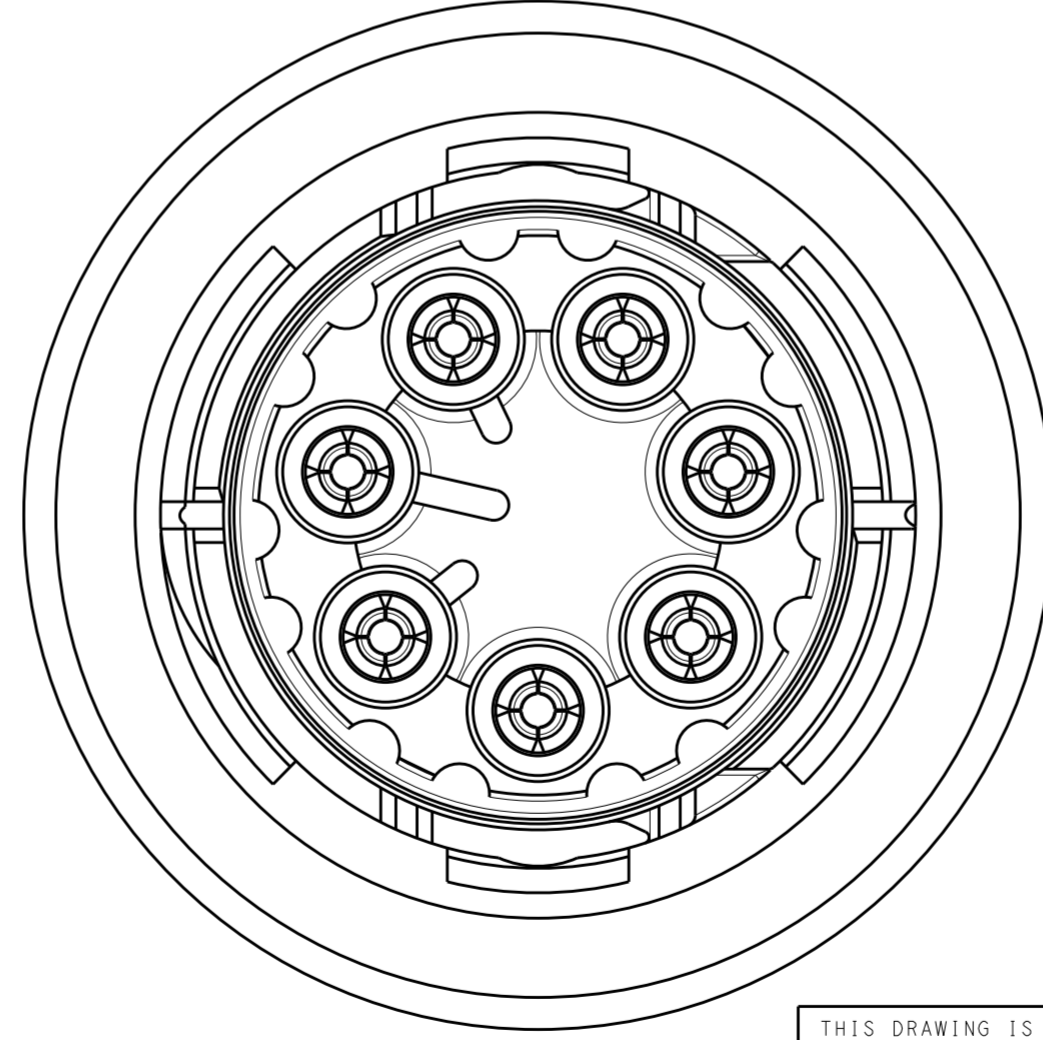

△	E	2307526-5
△	D	2307526-4
△	C	2307526-3
	B	2307526-2
	A	2307526-1
	POLARIZATION KEYING	PART NO.

THIS DRAWING IS A CONTROLLED DOCUMENT.		DWN 05OCT2016 RAGHAVENDRA K	TE Connectivity	
DIMENSIONS: mm		CHK 05OCT2016 LATORRE JUSTIN		
TOLERANCES UNLESS OTHERWISE SPECIFIED:		APVD 05OCT2016 LATORRE JUSTIN	NAME NECTOR M 7P SEALED SOCKET PCB ASSEMBLY	
0 PLC ±.5	1 PLC ±.13	PRODUCT SPEC -	SIZE A2	CAGE CODE -
2 PLC ±.13	3 PLC ±.	APPLICATION SPEC -	DRAWING NO. C-2307526	RESTRICTED TO -
4 PLC ±.	ANGLES ±.	WEIGHT -	SCALE 5:1	SHEET 1 OF 2
FINISH -	-	CUSTOMER DRAWING	REV A	-

THIS DRAWING IS UNPUBLISHED. RELEASED FOR PUBLICATION
 © COPYRIGHT copyright.dble- ALL RIGHTS RESERVED.

REVISIONS				
P	LTR	DESCRIPTION	DATE	APVD
-		SEE SHEET 1	-	-

POLARIZATION TYPE "A"
P/N 2307526-1

POLARIZATION TYPE "B"
P/N 2307526-2

POLARIZATION TYPE "C"
P/N 2307526-3

POLARIZATION TYPE "D"
P/N 2307526-4

POLARIZATION TYPE "E"
P/N 2307526-5

THIS DRAWING IS A CONTROLLED DOCUMENT.		DWN RAVLS 05AUG2016	TE Connectivity		
DIMENSIONS: mm		CHK LATORRE JUSTIN 05AUG2016			
		APVD LATORRE JUSTIN 05AUG2016	NAME NECTOR M 7P SEALED SOCKET PCB ASSEMBLY		
TOLERANCES UNLESS OTHERWISE SPECIFIED: 0 PLC ±.5 1 PLC ±.5 2 PLC ±.13 3 PLC ±. 4 PLC ±. ANGLES ±. FINISH		PRODUCT SPEC - APPLICATION SPEC - WEIGHT -	SIZE A2	CAGE CODE -	DRAWING NO C-2307526
MATERIAL - -		CUSTOMER DRAWING	SCALE 5:1	SHEET 2 OF 2	REV A