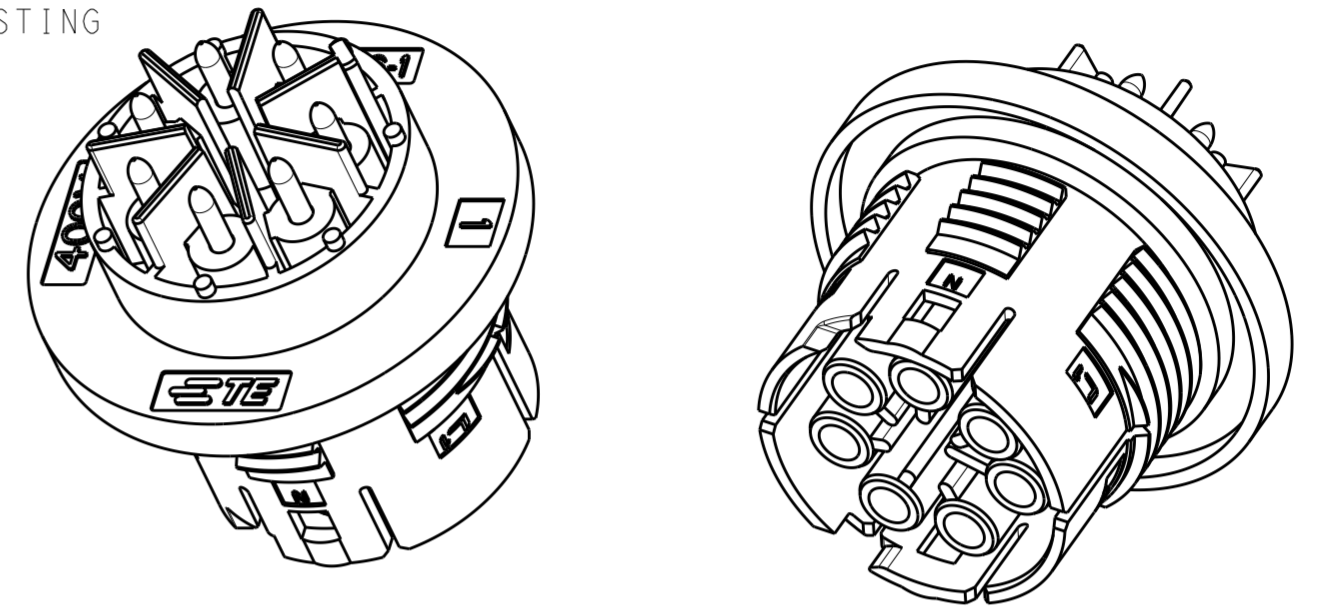

- NOTES:
1. MATERIAL: GLASS FILLED PBT, COLOR: BLACK
 2. MUST COMPLY WITH DIRECTIVE 2002/95/EC (ROHS)
 3. ALL POLARIZATIONS ARE REF ONLY
 4. CIRCUIT I.D.
 5. TE PART NUMBER
 6. THIS PRODUCT HAS NOT COMPLETED VALIDATION TESTING
 7. NOT YET TOOLED FOR PRODUCTION

△	E	2307526-5
△	D	2307526-4
△	C	2307526-3
	B	2307526-2
	A	2307526-1
	POLARIZATION KEYING	PART NO.

THIS DRAWING IS A CONTROLLED DOCUMENT.		DWN 05OCT2016 RAGHAVENDRA K	TE Connectivity	
DIMENSIONS: mm		CHK 05OCT2016 LATORRE JUSTIN		
TOLERANCES UNLESS OTHERWISE SPECIFIED:		APVD 05OCT2016 LATORRE JUSTIN	NAME NECTOR M 7P SEALED SOCKET PCB ASSEMBLY	
0 PLC ±.5	1 PLC ±.13	PRODUCT SPEC -	SIZE A2	CAGE CODE -
2 PLC ±.13	3 PLC ±.	APPLICATION SPEC -	DRAWING NO. C-2307526	RESTRICTED TO -
4 PLC ±.	ANGLES ±.	WEIGHT -	SCALE 5:1	SHEET 1 OF 2
FINISH -	-	CUSTOMER DRAWING	REV A	-

POLARIZATION TYPE "C"
P/N 2307526-3

POLARIZATION TYPE "D"
P/N 2307526-4

POLARIZATION TYPE "E"
P/N 2307526-5

THIS DRAWING IS A CONTROLLED DOCUMENT.		DWN RAVLS 05AUG2016	TE Connectivity		
DIMENSIONS: mm		CHK LATORRE JUSTIN 05AUG2016			
		APVD LATORRE JUSTIN 05AUG2016	NAME NECTOR M 7P SEALED SOCKET PCB ASSEMBLY		
TOLERANCES UNLESS OTHERWISE SPECIFIED: 0 PLC ±.5 1 PLC ±.5 2 PLC ±.13 3 PLC ±. 4 PLC ±. ANGLES ±. FINISH		PRODUCT SPEC - APPLICATION SPEC - WEIGHT -	SIZE A2	CAGE CODE -	DRAWING NO C-2307526
MATERIAL - -		CUSTOMER DRAWING	SCALE 5:1	SHEET 2 OF 2	REV A