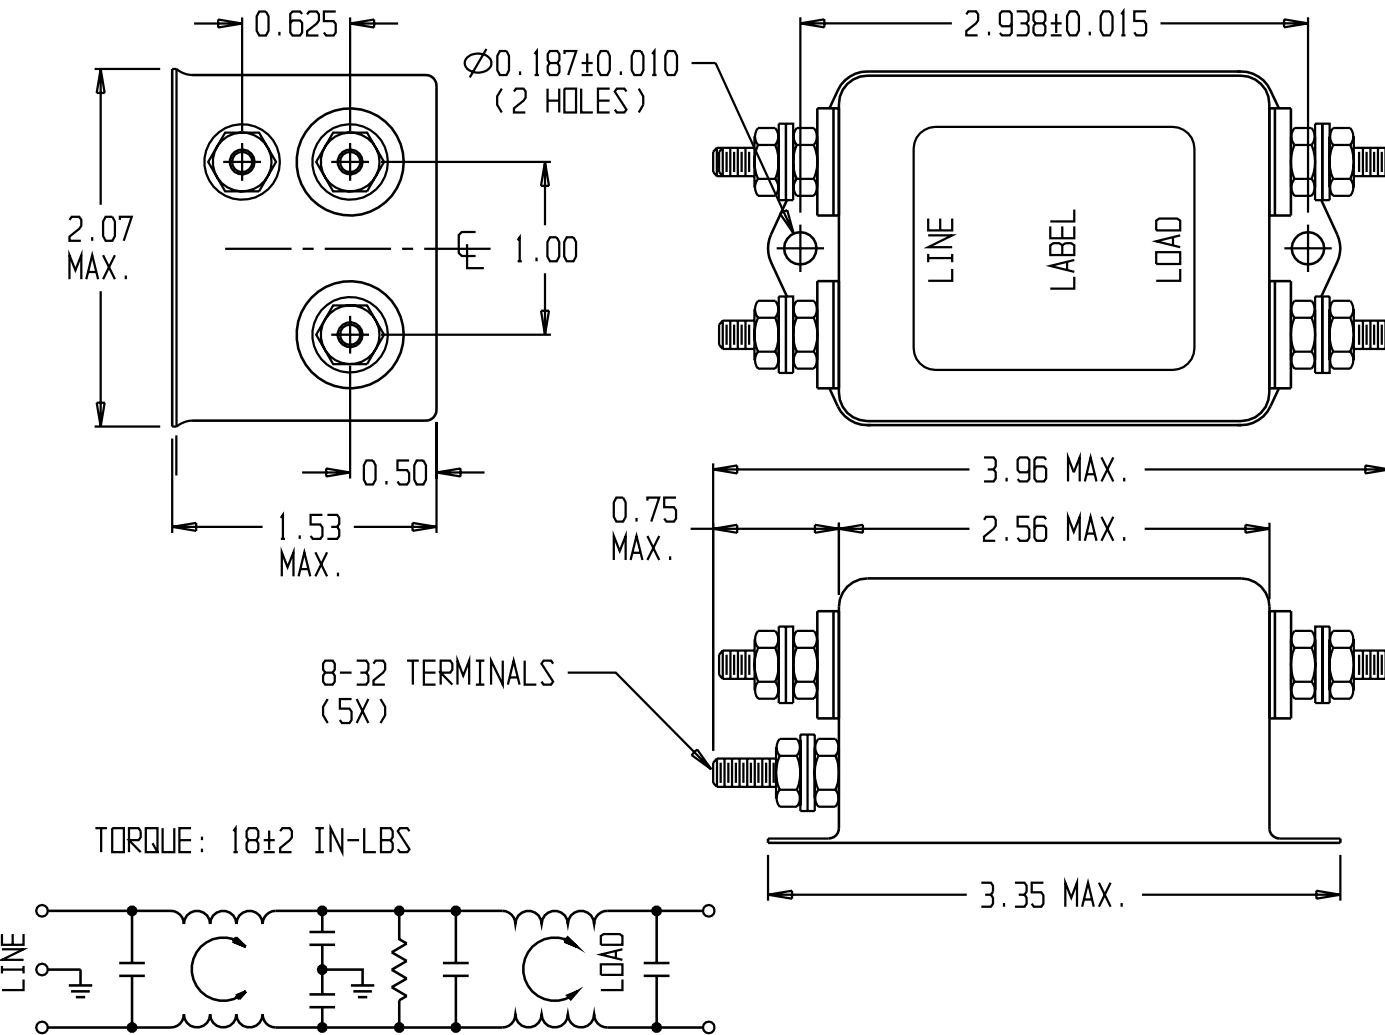

SAFETY ORGANIZATIONS

THIS FILTER HAS BEEN FORMALLY RECOGNIZED, CERTIFIED OR APPROVED BY THE LISTED AGENCY. THEREFORE, ALL TEST REQUIREMENTS SPECIFIED IN THE LATEST REVISION OF THE FOLLOWING AGENCY STANDARDS HAVE BEEN MET:

UL RECOGNIZED: UL 1283
CSA CERTIFIED: CSA 22.2, # 8

OPERATING SPECIFICATIONS

LINE CURRENT/VOLTAGE: 10 AMP/40°C, 120/250VAC

LINE FREQUENCY: 50-60Hz

MAXIMUM LEAKAGE CURRENT,
EACH LINE TO GROUND: 0.40mA @ 120V, 60Hz
0.70mA @ 250V, 50Hz

OPERATING AMBIENT TEMP. RANGE: -10°C TO +40°C @ RATED CURRENT, I_r.

IN AN AMBIENT, T₀, HIGHER THAN 40°C, THE MAXIMUM OPERATING CURRENT, I₀, IS AS FOLLOWS:

$$I_0 = I_r \sqrt{\frac{100 - T_0}{60}}$$

RELIABILITY SPECIFICATIONS:

STORAGE TEMPERATURE: -40°C TO +85°C
HUMIDITY: 21 DAYS @ 40°C 95% RH.
CURRENT OVERLOAD TEST: 6 TIMES I_r FOR 8 SECONDS

TEST SPECIFICATIONS:

INDUCTANCE: 0.99mH NOMINAL
CAPACITANCE: (MEASURED @ 1KHz, 0.250VAC MAX., 25°C±1°C)
LINE TO GROUND: 0.0109µF ±20%
LINE TO LINE: 0.303µF ±20%
DISCHARGE RESISTOR: 10.0MΩ
L/G AND L/L I.R.:
NO DISCHARGE RESISTOR: 6000MΩ (MIN.) @ 100VDC, 20°C AND 50% RH

RECOMMENDED RECEIVING INSPECTION HIPOT:

LINE TO GROUND: 1500VAC OR 2250VDC FOR 1 MINUTE
LINE TO LINE: 1450VDC FOR 1 MINUTE

FILTER APPROVAL:

THE BEST WAY TO SELECT AND QUALIFY A FILTER IS FOR YOUR ENGINEERING TO TEST THE UNIT IN YOUR EQUIPMENT.

CATALOG # 10R6

ECD #	APPRVD.	DATE
	KAW	17NOV06

50Ω - 50Ω (MINIMUM) INSERTION LOSS

FREQUENCY MHz	0.15	0.5	0.6	1.0	2.0	5.0	10	20	30
COMMON dB	14	52	-	62	63	65	65	65	65
DIFF. dB	3	-	3	40	65	65	65	60	60

THIRD ANGLE PROJECTION

UNLESS OTHERWISE SPECIFIED, TOLERANCE TO BE ±.025 MATERIAL & FINISH: AS SUPPLIED

This document is proprietary to CORCOM INC. and is not to be reproduced nor used for manufacturing purposes except on CORCOM'S prior written consent.

tyco Electronics **corcom**
620 S. BUTTERFIELD ROAD MUNDLEIGH IL 60060

CUSTOMER DRAWING 10R6

TYCO: 0-6609030-6		SCALE: NTS	DATE: 12SEP89	CATALOG NO.	REV.
DRW. BY: JF	DRG: CW	10R6		B