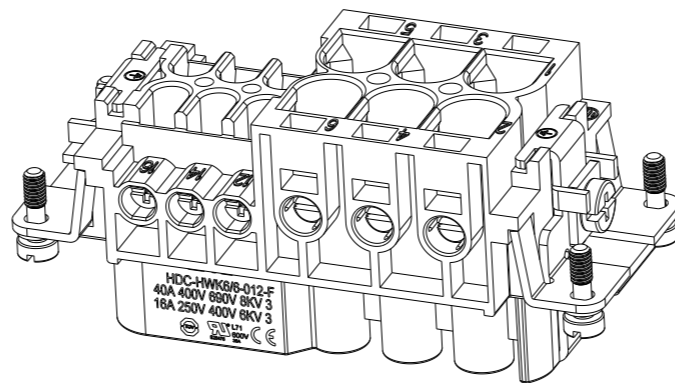

REVISIONS

P	LTR	DESCRIPTION	DATE	DWN	APVD
A		INITIAL RELEASE	13APR2015	DL	CW
AI		ECR-15-009224	23JUN2015	DL	CW
B		ECR-15-018481	22FEB2016	DL	CW
C		ECR-21-111798	14SEP2021	WQR	CW

M4 THREAD
RECOMMENDED TIGHTENING TORQUE 1.2Nm

4 X M3 THREAD
RECOMMENDED TIGHTENING TORQUE 0.5Nm