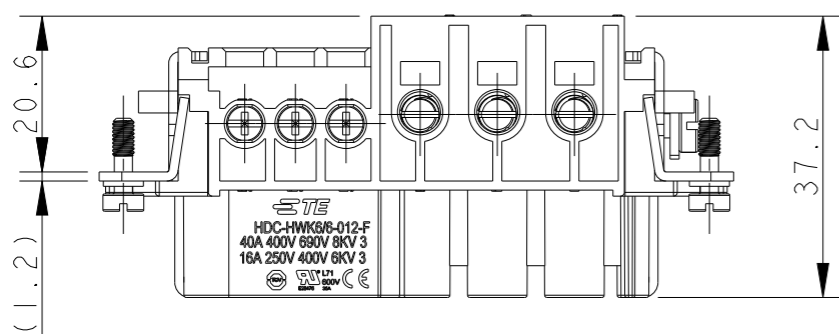

4 X M3 THREAD  
RECOMMENDED TIGHTENING TORQUE 0.5Nm

PANEL CUT OUT FOR INSERTS FOR USING WITHOUT HOODS/HOUSINGS

NOTES:

- TECHNICAL CHARACTERISTICS:  
 INSULATION MATERIAL: PC  
 RATED VOLTAGE: POWER: CONDUCTOR-CONDUCTOR: 690 V;  
 CONDUCTOR-GROUND: 400 V  
 SIGNAL: CONDUCTOR-CONDUCTOR: 400 V;  
 CONDUCTOR-GROUND: 250 V  
 RATED CURRENT: POWER: 40 A; SIGNAL: 16 A  
 INSULATION RESISTANCE: >=400MΩ  
 RATED IMPULSE VOLTAGE: POWER: 6 KV; SIGNAL: 4 KV  
 POLLUTION DEGREE: 3  
 FLAMMABILITY: UL94V-0  
 MATING CYCLES: 500  
 OPERATION TEMPERATURE: -40-+125°C  
 WIRE RANGE: POWER: 2.5-10.0 mm<sup>2</sup> (14-7 AWG)  
 SIGNAL: 0.5-2.5 mm<sup>2</sup> (16-14 AWG)  
 CONTACT FINISH: SILVER PLATED  
 CONTACT TYPE: SCREW CONTACT

注释:

- 技术参数:  
 绝缘材料: PC  
 额定电压: 电源: 导体-导体: 690V; 导体-地: 400V;  
 信号: 导体-导体: 400V; 导体-地: 250V;  
 额定电流: 电源: 40A; 信号: 16A  
 绝缘电阻: >=400MΩ  
 额定脉冲电压: 电源: 6 KV; 信号: 4 KV  
 污染等级: 3  
 阻燃等级: UL94V-0  
 插拔次数: 500次  
 工作温度: -40-+125°C  
 接线范围: 电源: 2.5-10.0 mm<sup>2</sup> (14-7 AWG)  
 信号: 0.5-2.5 mm<sup>2</sup> (16-14 AWG)  
 端子表面处理: 镀银  
 接线类型: 螺丝压接

T2106062201-000	HWK6/6-012-F HWK6/6-012 母插
PART NUMBER 料号	PART DESCRIPTION 描述

THIS DRAWING IS A CONTROLLED DOCUMENT.		DWN 13APR2015 DAVID LI		 TE Connectivity	
DIMENSIONS: mm		TOLERANCES UNLESS OTHERWISE SPECIFIED:			
		0 PLC ±- 1 PLC ±- 2 PLC ±- 3 PLC ±- 4 PLC ±- ANGLES ±- FINISH -		CHK 13APR2015 CHRIS WANG APVD 13APR2015 XU XIANG PRODUCT SPEC 108-137126 APPLICATION SPEC 114-137126 WEIGHT -	
MATERIAL -		CUSTOMER DRAWING		NAME HDC-HWK6/6-012-F	RESTRICTED TO
				SIZE A3	CAGE CODE -
				DRAWING NO T2106062201000	
				SCALE 1:1	SHEET 1 OF 1
				REV C	