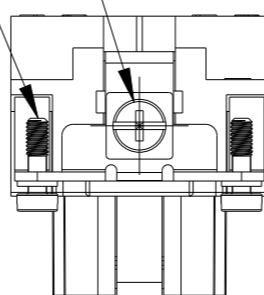

4 X M3 THREAD  
RECOMMENDED TIGHTENING TORQUE 0.5Nm

PANEL CUT OUT FOR INSERTS FOR USING WITHOUT HOODS/HOUSINGS

NOTES:

- TECHNICAL CHARACTERISTICS:  
 INSULATION MATERIAL: PC  
 RATED VOLTAGE: POWER: CONDUCTOR-CONDUCTOR: 690 V;  
 CONDUCTOR-GROUND: 400 V  
 SIGNAL: CONDUCTOR-CONDUCTOR: 400 V;  
 CONDUCTOR-GROUND: 250 V  
 RATED CURRENT: POWER: 40 A; SIGNAL: 16 A  
 INSULATION RESISTANCE: >=400MΩ  
 RATED IMPULSE VOLTAGE: POWER: 6 KV; SIGNAL: 4 KV  
 POLLUTION DEGREE: 3  
 FLAMMABILITY: UL94V-0  
 MATING CYCLES: 500  
 OPERATION TEMPERATURE: -40-+125°C  
 WIRE RANGE: POWER: 2.5-10.0 mm<sup>2</sup> (14-7 AWG)  
 SIGNAL: 0.5-2.5 mm<sup>2</sup> (16-14 AWG)  
 CONTACT FINISH: SILVER PLATED  
 CONTACT TYPE: SCREW CONTACT

注释:

- 技术参数:  
 绝缘材料: PC  
 额定电压: 电源: 导体-导体: 690V; 导体-地: 400V;  
 信号: 导体-导体: 400V; 导体-地: 250V;  
 额定电流: 电源: 40A; 信号: 16A  
 绝缘电阻: >=400MΩ  
 额定脉冲电压: 电源: 6 KV; 信号: 4 KV  
 污染等级: 3  
 阻燃等级: UL94V-0  
 插拔次数: 500次  
 工作温度: -40-+125°C  
 接线范围: 电源: 2.5-10.0 mm<sup>2</sup> (14-7 AWG)  
 信号: 0.5-2.5 mm<sup>2</sup> (16-14 AWG)  
 端子表面处理: 镀银  
 接线类型: 螺丝压接

T2106062201-000	HWK6/6-012-F HWK6/6-012 母插
PART NUMBER 料号	PART DESCRIPTION 描述

THIS DRAWING IS A CONTROLLED DOCUMENT.		DWN 13APR2015 DAVID LI		 TE Connectivity	
DIMENSIONS: mm		TOLERANCES UNLESS OTHERWISE SPECIFIED:			
		0 PLC ±- 1 PLC ±- 2 PLC ±- 3 PLC ±- 4 PLC ±- ANGLES ±- FINISH -		CHK 13APR2015 CHRIS WANG APVD 13APR2015 XU XIANG PRODUCT SPEC 108-137126 APPLICATION SPEC 114-137126 WEIGHT -	
MATERIAL -		CUSTOMER DRAWING		NAME HDC-HWK6/6-012-F	RESTRICTED TO
				SIZE A3	CAGE CODE -
				DRAWING NO T2106062201000	
				SCALE 1:1	SHEET 1 OF 1
				REV C	