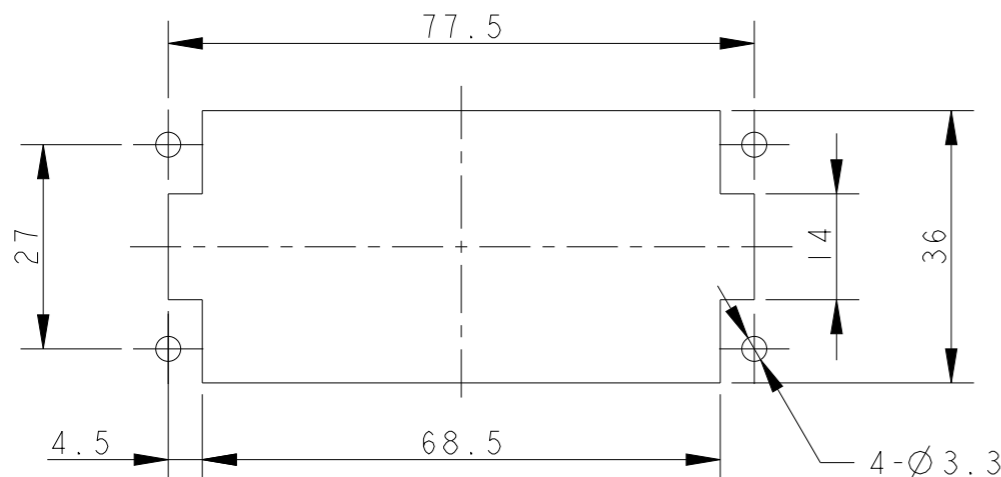

4 X M3 THREAD  
RECOMMENDED TIGHTENING TORQUE 0.5Nm

PANEL CUT OUT FOR INSERTS FOR USING WITHOUT HOODS/HOUSINGS

NOTES:

- TECHNICAL CHARACTERISTICS:  
 INSULATION MATERIAL: PC  
 RATED VOLTAGE: POWER: CONDUCTOR-CONDUCTOR: 690 V;  
 CONDUCTOR-GROUND: 400 V  
 SIGNAL: CONDUCTOR-CONDUCTOR: 400 V;  
 CONDUCTOR-GROUND: 250 V  
 RATED CURRENT: POWER: 40 A; SIGNAL: 16 A  
 INSULATION RESISTANCE: >=400MΩ  
 RATED IMPULSE VOLTAGE: POWER: 6 KV; SIGNAL: 4 KV  
 POLLUTION DEGREE: 3  
 FLAMMABILITY: UL94V-0  
 MATING CYCLES: 500  
 OPERATION TEMPERATURE: -40-+125°C  
 WIRE RANGE: POWER: 2.5-10.0 mm<sup>2</sup> (14-7 AWG)  
 SIGNAL: 0.5-2.5 mm<sup>2</sup> (16-14 AWG)  
 CONTACT FINISH: SILVER PLATED  
 CONTACT TYPE: SCREW CONTACT

注释:

- 技术参数:  
 绝缘材料: PC  
 额定电压: 电源: 导体-导体: 690V; 导体-地: 400V;  
 信号: 导体-导体: 400V; 导体-地: 250V;  
 额定电流: 电源: 40A; 信号: 16A  
 绝缘电阻: >=400MΩ  
 额定脉冲电压: 电源: 6 KV; 信号: 4 KV  
 污染等级: 3  
 阻燃等级: UL94V-0  
 插拔次数: 500次  
 工作温度: -40-+125°C  
 接线范围: 电源: 2.5-10.0 mm<sup>2</sup> (14-7 AWG)  
 信号: 0.5-2.5 mm<sup>2</sup> (16-14 AWG)  
 端子表面处理: 镀银  
 接线类型: 螺丝压接

T2106062201-000	HWK6/6-012-F HWK6/6-012 母插
PART NUMBER 料号	PART DESCRIPTION 描述

THIS DRAWING IS A CONTROLLED DOCUMENT.		DWN 13APR2015 DAVID LI		 TE Connectivity	
DIMENSIONS: mm		TOLERANCES UNLESS OTHERWISE SPECIFIED:			
		0 PLC ±- 1 PLC ±- 2 PLC ±- 3 PLC ±- 4 PLC ±- ANGLES ±- FINISH -		CHK 13APR2015 CHRIS WANG APVD 13APR2015 XU XIANG PRODUCT SPEC 108-137126 APPLICATION SPEC 114-137126 WEIGHT -	
MATERIAL -		CUSTOMER DRAWING		NAME HDC-HWK6/6-012-F	RESTRICTED TO
				SIZE A3	CAGE CODE -
				DRAWING NO T2106062201000	
				SCALE 1:1	SHEET 1 OF 1
				REV C	