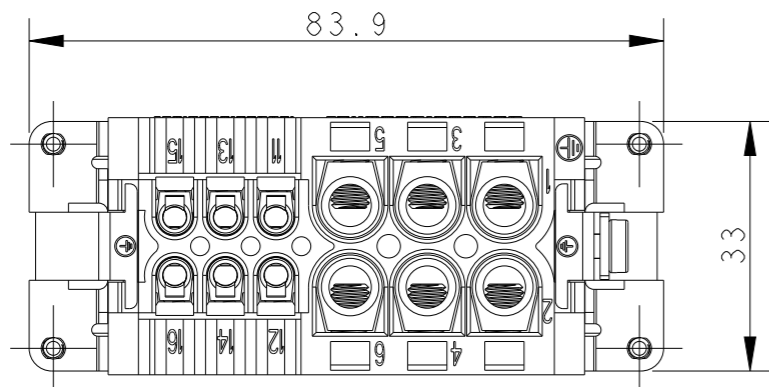

REVISIONS

P	LTR	DESCRIPTION	DATE	DWN	APVD
A		INITIAL RELEASE	13APR2015	DL	CW
AI		ECR-15-009224	23JUN2015	DL	CW
B		ECR-15-018481	22FEB2016	DL	CW
C		ECR-21-111798	14SEP2021	WQR	CW

M4 THREAD  
RECOMMENDED TIGHTENING TORQUE 1.2Nm

4 X M3 THREAD  
RECOMMENDED TIGHTENING TORQUE 0.5Nm

PANEL CUT OUT FOR INSERTS FOR USING WITHOUT HOODS/HOUSINGS

NOTES:

- TECHNICAL CHARACTERISTICS:  
 INSULATION MATERIAL: PC  
 RATED VOLTAGE: POWER: CONDUCTOR-CONDUCTOR: 690 V;  
 CONDUCTOR-GROUND: 400 V  
 SIGNAL: CONDUCTOR-CONDUCTOR: 400 V;  
 CONDUCTOR-GROUND: 250 V  
 RATED CURRENT: POWER: 40 A; SIGNAL: 16 A  
 INSULATION RESISTANCE: >=400MΩ  
 RATED IMPULSE VOLTAGE: POWER: 6 KV; SIGNAL: 4 KV  
 POLLUTION DEGREE: 3  
 FLAMMABILITY: UL94V-0  
 MATING CYCLES: 500  
 OPERATION TEMPERATURE: -40-+125°C  
 WIRE RANGE: POWER: 2.5-10.0 mm<sup>2</sup> (14-7 AWG)  
 SIGNAL: 0.5-2.5 mm<sup>2</sup> (16-14 AWG)  
 CONTACT FINISH: SILVER PLATED  
 CONTACT TYPE: SCREW CONTACT

注释:

- 技术参数:  
 绝缘材料: PC  
 额定电压: 电源: 导体-导体: 690V; 导体-地: 400V;  
 信号: 导体-导体: 400V; 导体-地: 250V;  
 额定电流: 电源: 40A; 信号: 16A  
 绝缘电阻: >=400MΩ  
 额定脉冲电压: 电源: 6 KV; 信号: 4 KV  
 污染等级: 3  
 阻燃等级: UL94V-0  
 插拔次数: 500次  
 工作温度: -40-+125°C  
 接线范围: 电源: 2.5-10.0 mm<sup>2</sup> (14-7 AWG)  
 信号: 0.5-2.5 mm<sup>2</sup> (16-14 AWG)  
 端子表面处理: 镀银  
 接线类型: 螺丝压接

T2106062201-000	HWK6/6-012-F HWK6/6-012 母插
PART NUMBER 料号	PART DESCRIPTION 描述

THIS DRAWING IS A CONTROLLED DOCUMENT.		DWN 13APR2015 DAVID LI		 TE Connectivity	
DIMENSIONS: mm		TOLERANCES UNLESS OTHERWISE SPECIFIED:			
		0 PLC ±- 1 PLC ±- 2 PLC ±- 3 PLC ±- 4 PLC ±- ANGLES ±- FINISH -		CHK 13APR2015 CHRIS WANG APVD 13APR2015 XU XIANG PRODUCT SPEC 108-137126 APPLICATION SPEC 114-137126 WEIGHT -	
MATERIAL -		CUSTOMER DRAWING		NAME HDC-HWK6/6-012-F	RESTRICTED TO
				SIZE A3	CAGE CODE -
				DRAWING NO T2106062201000	
				SCALE 1:1	SHEET 1 OF 1
				REV C	