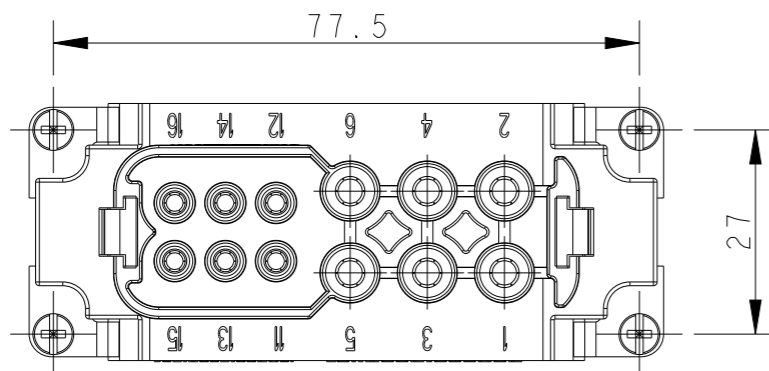

REVISIONS

P	LTR	DESCRIPTION	DATE	DWN	APVD
A		INITIAL RELEASE	13APR2015	DL	CW
AI		ECR-15-009224	23JUN2015	DL	CW
B		ECR-15-018481	22FEB2016	DL	CW
C		ECR-21-111798	14SEP2021	WQR	CW

M4 THREAD  
RECOMMENDED TIGHTENING TORQUE 1.2Nm

4 X M3 THREAD  
RECOMMENDED TIGHTENING TORQUE 0.5Nm

PANEL CUT OUT FOR INSERTS FOR USING WITHOUT HOODS/HOUSINGS

NOTES:

- TECHNICAL CHARACTERISTICS:  
 INSULATION MATERIAL: PC  
 RATED VOLTAGE: POWER: CONDUCTOR-CONDUCTOR: 690 V;  
 CONDUCTOR-GROUND: 400 V  
 SIGNAL: CONDUCTOR-CONDUCTOR: 400 V;  
 CONDUCTOR-GROUND: 250 V  
 RATED CURRENT: POWER: 40 A; SIGNAL: 16 A  
 INSULATION RESISTANCE: >=400MΩ  
 RATED IMPULSE VOLTAGE: POWER: 6 KV; SIGNAL: 4 KV  
 POLLUTION DEGREE: 3  
 FLAMMABILITY: UL94V-0  
 MATING CYCLES: 500  
 OPERATION TEMPERATURE: -40-+125°C  
 WIRE RANGE: POWER: 2.5-10.0 mm<sup>2</sup> (14-7 AWG)  
 SIGNAL: 0.5-2.5 mm<sup>2</sup> (16-14 AWG)  
 CONTACT FINISH: SILVER PLATED  
 CONTACT TYPE: SCREW CONTACT

注释:

- 技术参数:  
 绝缘材料: PC  
 额定电压: 电源: 导体-导体: 690V; 导体-地: 400V;  
 信号: 导体-导体: 400V; 导体-地: 250V;  
 额定电流: 电源: 40A; 信号: 16A  
 绝缘电阻: >=400MΩ  
 额定脉冲电压: 电源: 6 KV; 信号: 4 KV  
 污染等级: 3  
 阻燃等级: UL94V-0  
 插拔次数: 500次  
 工作温度: -40-+125°C  
 接线范围: 电源: 2.5-10.0 mm<sup>2</sup> (14-7 AWG)  
 信号: 0.5-2.5 mm<sup>2</sup> (16-14 AWG)  
 端子表面处理: 镀银  
 接线类型: 螺丝压接

T2106062201-000	HWK6/6-012-F HWK6/6-012 母插
PART NUMBER 料号	PART DESCRIPTION 描述

THIS DRAWING IS A CONTROLLED DOCUMENT.		DWN 13APR2015 DAVID LI		 TE Connectivity	
DIMENSIONS: mm		TOLERANCES UNLESS OTHERWISE SPECIFIED:			
		0 PLC ±- 1 PLC ±- 2 PLC ±- 3 PLC ±- 4 PLC ±- ANGLES ±- FINISH -		CHK 13APR2015 CHRIS WANG APVD 13APR2015 XU XIANG PRODUCT SPEC 108-137126 APPLICATION SPEC 114-137126 WEIGHT -	
MATERIAL -		CUSTOMER DRAWING		NAME HDC-HWK6/6-012-F	RESTRICTED TO
				SIZE A3	CAGE CODE -
				DRAWING NO T2106062201000	
				SCALE 1:1	SHEET 1 OF 1
				REV C	