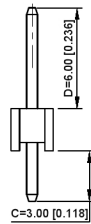

Pin	A	B
1		2.5400
2	2.5400	5.0800
3	5.0800	7.6200
4	7.6200	10.1600
5	10.1600	12.7000
6	12.7000	15.2400
7	15.2400	17.7800
8	17.7800	20.3200
9	20.3200	22.8600
10	22.8600	25.4000
11	25.4000	27.9400
12	27.9400	30.4800
13	30.4800	33.0200
14	33.0200	35.5600
15	35.5600	38.1000
16	38.1000	40.6400
17	40.6400	43.1800
18	43.1800	45.7200
19	45.7200	48.2600
20	48.2600	50.8000
21	50.8000	53.3400
22	53.3400	55.8800
23	55.8800	58.4200
24	58.4200	60.9600
25	60.9600	63.5000
26	63.5000	66.0400
27	66.0400	68.5800
28	68.5800	71.1200
29	71.1200	73.6600
30	73.6600	76.2000
31	76.2000	78.7400
32	78.7400	81.2800
33	81.2800	83.8200
34	83.8200	86.3600
35	86.3600	88.9000
36	88.9000	91.4400
37	91.4400	93.9800
38	93.9800	96.5200
39	96.5200	99.0600
40	99.0600	101.6000

PCB LAYOUT

XXB Connectivity

XXB Connectivity

- 规格 Specifications:
- 额定电压 Voltage rating: 250VAC/DC.
 - 额定电流 Current rating: 3A AC/DC
 - 耐电压 Withstanding voltage: 1000V AC/minute
 - 温度区间 Temperature range: -40°C to +105°C
 - 绝缘电阻 Insulation resistance: ≥1000MΩ Min
 - 接触电阻 Contact resistance: ≤20MΩ Max
 - 材料 Material: PA6T 94V-0
 - 镀层 Plating Category: 1U"Gold
 - 颜色 Color: Blank-Natural color

XXB Connectivity

X6511 W V-XXH-C30 D60
 ① ② ③ ④ ⑤ ⑥ ⑦

- ① Series No.
- ② Category: W-Wafer
- ③ Welding Board Angle: V-Stright 180°
- ④ Row No -Pin No: XX-01P-40P
- ⑤ Plastic height: H=2.5mm
- ⑥ Plastic length: C=3.0mm
- ⑦ Plastic length: D=6.0mm

ANGULAR ±5°
 L ≤ 4 ±0.2
 4 < L ≤ 16 ±0.3
 16 < L ≤ 63 ±0.4
 L > 63 ±0.5

DSND	DATE	SCALE: N/A	MODEL TYPE: X6511W-V-XXH-C30D60
DWNN	DATE	VIEW:	PART NO.: 2.54mm Crimp Style Connector
CHKD	DATE	UNIT: mm/in	DWG NO.:
APPD	DATE	SIZE: A4	
VXP INDUSTRIAL PRECISION CO., LIMITED			WEIGHT 1.0g
			SHEET 1/1
			REVISION A0