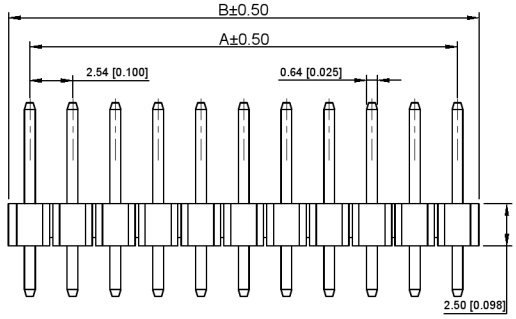

Pin	A	B
1		2.5400
2	2.5400	5.0800
3	5.0800	7.6200
4	7.6200	10.1600
5	10.1600	12.7000
6	12.7000	15.2400
7	15.2400	17.7800
8	17.7800	20.3200
9	20.3200	22.8600
10	22.8600	25.4000
11	25.4000	27.9400
12	27.9400	30.4800
13	30.4800	33.0200
14	33.0200	35.5600
15	35.5600	38.1000
16	38.1000	40.6400
17	40.6400	43.1800
18	43.1800	45.7200
19	45.7200	48.2600
20	48.2600	50.8000
21	50.8000	53.3400
22	53.3400	55.8800
23	55.8800	58.4200
24	58.4200	60.9600
25	60.9600	63.5000
26	63.5000	66.0400
27	66.0400	68.5800
28	68.5800	71.1200
29	71.1200	73.6600
30	73.6600	76.2000
31	76.2000	78.7400
32	78.7400	81.2800
33	81.2800	83.8200
34	83.8200	86.3600
35	86.3600	88.9000
36	88.9000	91.4400
37	91.4400	93.9800
38	93.9800	96.5200
39	96.5200	99.0600
40	99.0600	101.6000

PCB LAYOUT

XXB Connectivity

XXB Connectivity

- 规格 Specifications:
- 额定电压 Voltage rating: 250VAC/DC.
 - 额定电流 Current rating: 3A AC/DC
 - 耐电压 Withstanding voltage: 1000V AC/minute
 - 温度区间 Temperature range: -40°C to +105°C
 - 绝缘电阻 Insulation resistance: ≥1000MΩ Min
 - 接触电阻 Contact resistance: ≤20MΩ Max
 - 材料 Material: PA6T 94V-0
 - 镀层 Plating Category: 1U"Gold
 - 颜色 Color: Blank-Natural color

XXB Connectivity

X6511 W V-XXH-C30 D60
 ① ② ③ ④ ⑤ ⑥ ⑦

- ① Series No.
- ② Category: W-Wafer
- ③ Welding Board Angle: V-Stright 180°
- ④ Row No -Pin No: XX-01P-40P
- ⑤ Plastic height: H=2.5mm
- ⑥ Plastic length: C=3.0mm
- ⑦ Plastic length: D=6.0mm

ANGULAR ±5°
 L ≤ 4 ±0.2
 4 < L ≤ 16 ±0.3
 16 < L ≤ 63 ±0.4
 L > 63 ±0.5

DSND	DATE	SCALE: N/A	MODEL TYPE: X6511W-V-XXH-C30D60
DWNN	DATE	VIEW:	PART NO.: 2.54mm Crimp Style Connector
CHKD	DATE	UNIT: mm/in	DWG NO.:
APPD	DATE	SIZE: A4	
VXP INDUSTRIAL PRECISION CO., LIMITED			WEIGHT 1.0g
			SHEET 1/1
			REVISION A0