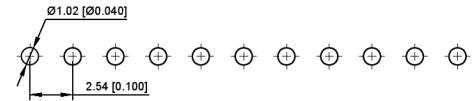

Pin	A	B
1		2.5400
2	2.5400	5.0800
3	5.0800	7.6200
4	7.6200	10.1600
5	10.1600	12.7000
6	12.7000	15.2400
7	15.2400	17.7800
8	17.7800	20.3200
9	20.3200	22.8600
10	22.8600	25.4000
11	25.4000	27.9400
12	27.9400	30.4800
13	30.4800	33.0200
14	33.0200	35.5600
15	35.5600	38.1000
16	38.1000	40.6400
17	40.6400	43.1800
18	43.1800	45.7200
19	45.7200	48.2600
20	48.2600	50.8000
21	50.8000	53.3400
22	53.3400	55.8800
23	55.8800	58.4200
24	58.4200	60.9600
25	60.9600	63.5000
26	63.5000	66.0400
27	66.0400	68.5800
28	68.5800	71.1200
29	71.1200	73.6600
30	73.6600	76.2000
31	76.2000	78.7400
32	78.7400	81.2800
33	81.2800	83.8200
34	83.8200	86.3600
35	86.3600	88.9000
36	88.9000	91.4400
37	91.4400	93.9800
38	93.9800	96.5200
39	96.5200	99.0600
40	99.0600	101.6000

PCB LAYOUT

XXB Connectivity

XXB Connectivity

- 规格 Specifications:
- 额定电压 Voltage rating: 250VAC/DC.
 - 额定电流 Current rating: 3A AC/DC
 - 耐电压 Withstanding voltage: 1000V AC/minute
 - 温度区间 Temperature range: -40°C to +105°C
 - 绝缘电阻 Insulation resistance: ≥1000MΩ Min
 - 接触电阻 Contact resistance: ≤20MΩ Max
 - 材料 Material: PA6T 94V-0
 - 镀层 Plating Category: 1U"Gold
 - 颜色 Color: Blank-Natural color

XXB Connectivity

X6511 W V-XXH-C30 D60
 ① ② ③ ④ ⑤ ⑥ ⑦

- ① Series No.
- ② Category: W-Wafer
- ③ Welding Board Angle: V-Stright 180°
- ④ Row No -Pin No: XX-01P-40P
- ⑤ Plastic height: H=2.5mm
- ⑥ Plastic length: C=3.0mm
- ⑦ Plastic length: D=6.0mm

ANGULAR ±5°
 L ≤ 4 ±0.2
 4 < L ≤ 16 ±0.3
 16 < L ≤ 63 ±0.4
 L > 63 ±0.5

DSND	DATE	SCALE: N/A	MODEL TYPE: X6511W-V-XXH-C30D60
DWNN	DATE	VIEW:	PART NO.: 2.54mm Crimp Style Connector
CHKD	DATE	UNIT: mm/in	DWG NO.:
APPD	DATE	SIZE: A4	
VXP INDUSTRIAL PRECISION CO., LIMITED			WEIGHT 1.0g
			SHEET 1/1
			REVISION A0