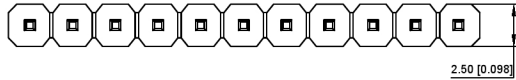

Pin	A	B
1		2.5400
2	2.5400	5.0800
3	5.0800	7.6200
4	7.6200	10.1600
5	10.1600	12.7000
6	12.7000	15.2400
7	15.2400	17.7800
8	17.7800	20.3200
9	20.3200	22.8600
10	22.8600	25.4000
11	25.4000	27.9400
12	27.9400	30.4800
13	30.4800	33.0200
14	33.0200	35.5600
15	35.5600	38.1000
16	38.1000	40.6400
17	40.6400	43.1800
18	43.1800	45.7200
19	45.7200	48.2600
20	48.2600	50.8000
21	50.8000	53.3400
22	53.3400	55.8800
23	55.8800	58.4200
24	58.4200	60.9600
25	60.9600	63.5000
26	63.5000	66.0400
27	66.0400	68.5800
28	68.5800	71.1200
29	71.1200	73.6600
30	73.6600	76.2000
31	76.2000	78.7400
32	78.7400	81.2800
33	81.2800	83.8200
34	83.8200	86.3600
35	86.3600	88.9000
36	88.9000	91.4400
37	91.4400	93.9800
38	93.9800	96.5200
39	96.5200	99.0600
40	99.0600	101.6000

PCB LAYOUT

XXB Connectivity

XXB Connectivity

- 规格 Specifications:
- 额定电压 Voltage rating: 250VAC/DC.
 - 额定电流 Current rating: 3A AC/DC
 - 耐电压 Withstanding voltage: 1000V AC/minute
 - 温度区间 Temperature range: -40°C to +105°C
 - 绝缘电阻 Insulation resistance: ≥1000MΩ Min
 - 接触电阻 Contact resistance: ≤20MΩ Max
 - 材料 Material: PA6T 94V-0
 - 镀层 Plating Category: 1U"Gold
 - 颜色 Color: Blank-Natural color

XXB Connectivity

X6511 W V-XXH-C30 D60
 ① ② ③ ④ ⑤ ⑥ ⑦

- ① Series No.
- ② Category: W-Wafer
- ③ Welding Board Angle: V-Stright 180°
- ④ Row No -Pin No: XX-01P-40P
- ⑤ Plastic height: H=2.5mm
- ⑥ Plastic length: C=3.0mm
- ⑦ Plastic length: D=6.0mm

ANGULAR ±5°
 L ≤ 4 ±0.2
 4 < L ≤ 16 ±0.3
 16 < L ≤ 63 ±0.4
 L > 63 ±0.5

DSND	DATE	SCALE: N/A	MODEL TYPE: X6511W-V-XXH-C30D60
DWNN	DATE	VIEW:	PART NO.: 2.54mm Crimp Style Connector
CHKD	DATE	UNIT: mm/in	DWG NO.:
APPD	DATE	SIZE: A4	
VXP INDUSTRIAL PRECISION CO., LIMITED			WEIGHT 1.0g
			SHEET 1/1
			REVISION A0