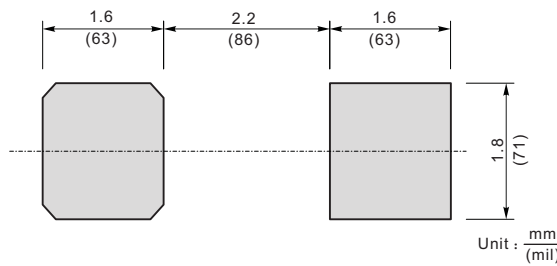

(1) Vz<sub>T</sub> is tested with pulses (20 ms)

**Package Outline**

**SMAF**

Plastic surface mounted package; 2 leads

| UNIT |     | A   | C    | D   | E   | e   | g   | H <sub>E</sub> | $\angle$ |
|------|-----|-----|------|-----|-----|-----|-----|----------------|----------|
| mm   | max | 1.1 | 0.20 | 3.7 | 2.7 | 1.6 | 1.2 | 4.9            | 7°       |
|      | min | 0.9 | 0.12 | 3.3 | 2.4 | 1.3 | 0.8 | 4.4            |          |
| mil  | max | 43  | 7.9  | 146 | 106 | 63  | 47  | 193            |          |
|      | min | 35  | 4.7  | 130 | 94  | 51  | 31  | 173            |          |

**The recommended mounting pad size**

**Summary of Packing Options**

| Package | Packing Description | Packing Quantity | Industry Standard |
|---------|---------------------|------------------|-------------------|
| SMAF    | Tape/Reel, 13" reel | 10000            | EIA-481-1         |
|         | Tape/Reel, 7" reel  | 3000             | EIA-481-1         |