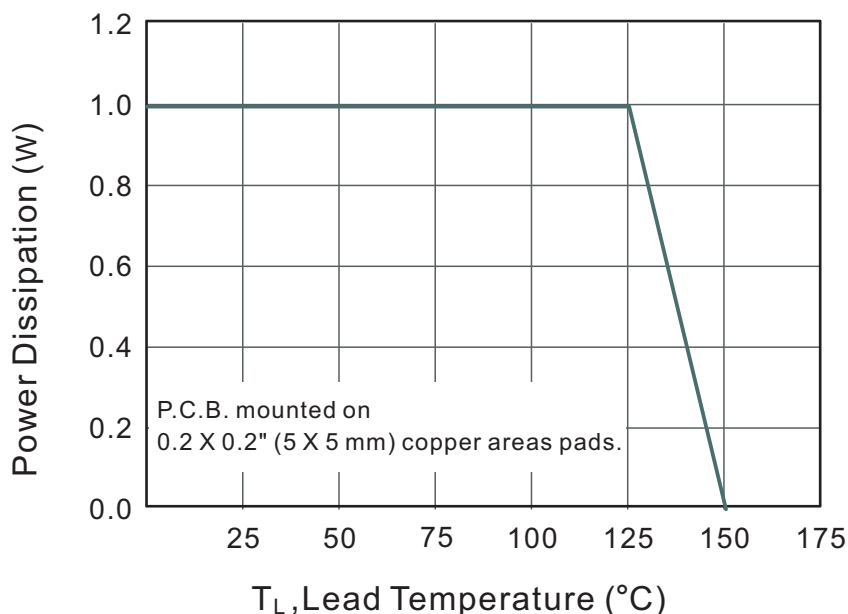

Absolute Maximum Ratings And Characteristics (Ta = 25 °C)

Parameter	Symbol	Value	Unit
Power Dissipation at TL=75°C	P_D	1	W
Forward Voltage at IF = 200 mA	V_F	1.2	V
Junction Temperature Range	T_J	55 ~ +150	°C
Storage Temperature Range	T_s	-55 ~ +150	°C

(1) Thermal resistance from junction to ambient at P.C.B. mounted with 2.0" X 2.0" (5 X 5 cm) copper areas pads.

Fig.1 Maximum Continuous Power Derating