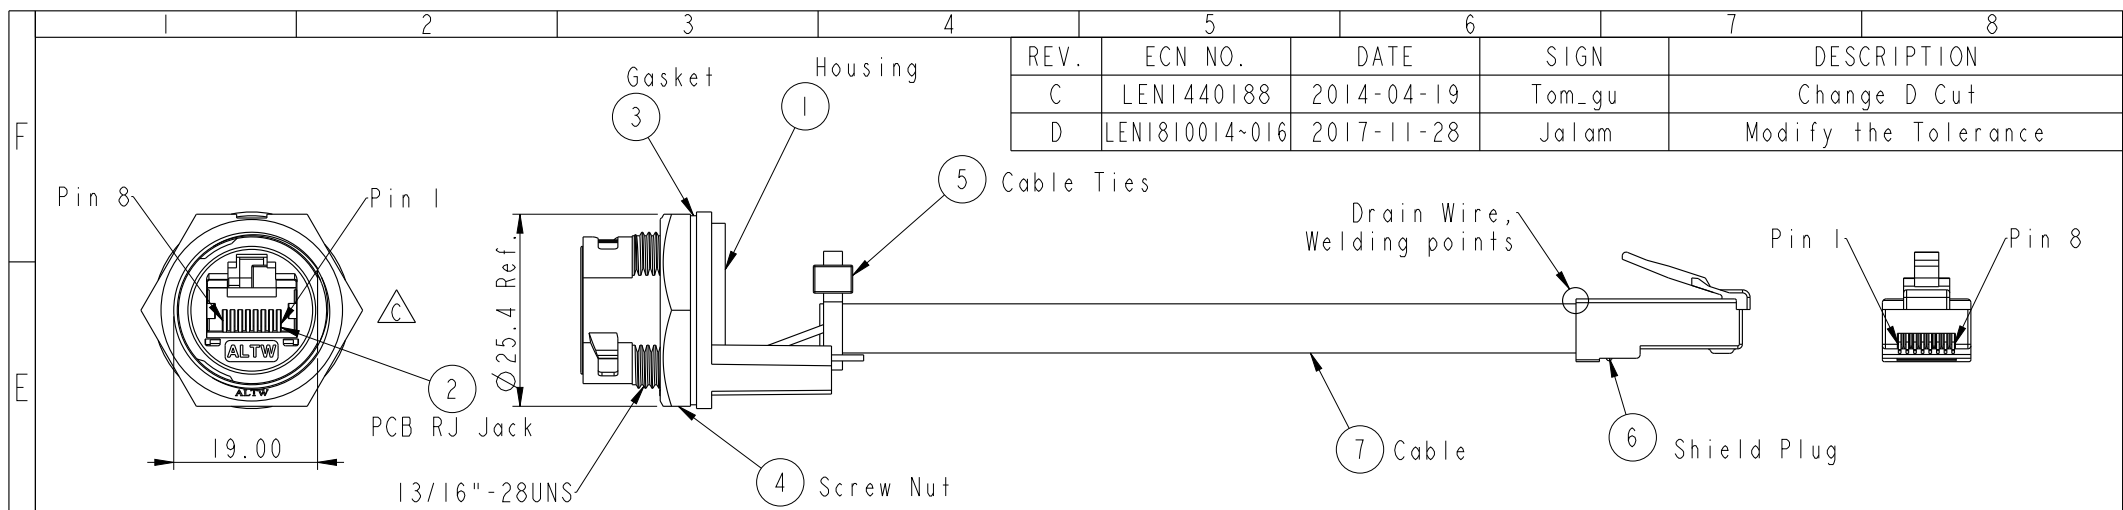

**ALTW**  
CONFIDENTIAL  
2017-11-28  
R&D DEPT.

Cable length	Tolerance
0.0~100 mm	±10 mm
101~300 mm	±15 mm
301~1000 mm	±20 mm

- Note:
- \*  $\text{CC}$  Important Dimension
  - \* Waterproof Rate : IP67 Mated
  - \* Housing : Nylon+GF,UL 94V-0,BLACK
  - \* Screw Nut : Nylon+GF,,UL 94V-0,BLACK
  - \* Gasket : Silicone,UL 94V-0,Gray.
  - \* PCB: FR-4
  - \* Cable: CAT5E FTP 24#\*4P+D+AL/MY,6.5
  - \* Jack : PBT Polyester UL 94V-0
  - \* Use without Waterproof cap or Dust cap  
For Panel Thickness Max: 3.0mm
  - \* Use with Waterproof cap or Dust cap  
For Panel Thickness Max: 1.8mm
  - \* Screw torsion value range: 8~12kgf-cm

**ALTW**  
DCC. DEPT.  
CONFIDENTIAL  
2018.01.10  
ISSUED

UNIT : mm TOLERANCE .X ±0.25 .XX ±0.1 .XXX ±0.05 ANGLES ±1°	TITLE <b>RJ45,C SIZE,MATED WATERPROOF</b>			<b>Amphenol LTW</b> 安費諾亮泰企業股份有限公司		ITEM NO RCP-5SPFFP-TCM7BXX	DRAWN BY Jalam	DATE 2017-11-28
	SCALE 1:1	SIZE A4	SHEET 1 OF 1			DWG NO RCP-5SPFFP-TCM7BXX	CHECKED BY Feng_Li	DATE 2017-11-28
	REV. D	WC-REV. B.4	$\text{CC}$ : Inspection item			CUSTOMER ALTW	APPROVED BY Jerry	DATE 2017-11-28