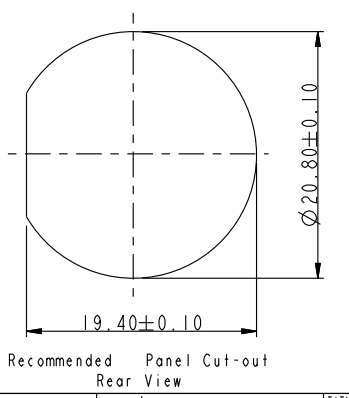

**ALTW**  
CONFIDENTIAL  
2017-11-28  
R&D DEPT.

Cable length	Tolerance
0.0~100 mm	±10 mm
101~300 mm	±15 mm
301~1000 mm	±20 mm

- Note:
- \*  $\text{CC}$  Important Dimension
  - \* Waterproof Rate : IP67 Mated
  - \* Housing : Nylon+GF,UL 94V-0,BLACK
  - \* Screw Nut : Nylon+GF,,UL 94V-0,BLACK
  - \* Gasket : Silicone,UL 94V-0,Gray.
  - \* PCB: FR-4
  - \* Cable: CAT5E FTP 24#\*4P+D+AL/MY,6.5
  - \* Jack : PBT Polyester UL 94V-0
  - \* Use without Waterproof cap or Dust cap  
For Panel Thickness Max: 3.0mm
  - \* Use with Waterproof cap or Dust cap  
For Panel Thickness Max: 1.8mm
  - \* Screw torsion value range: 8~12kgf-cm

**ALTW**  
DCC. DEPT.  
CONFIDENTIAL  
2018.01.10  
ISSUED

UNIT : mm TOLERANCE .X ±0.25 .XX ±0.1 .XXX ±0.05 ANGLES ±1°	TITLE <b>RJ45,C SIZE,MATED WATERPROOF</b>			<b>Amphenol LTW</b> 安費諾亮泰企業股份有限公司		ITEM NO RCP-5SPFFP-TCM7BXX	DRAWN BY Jalam	DATE 2017-11-28
	SCALE 1:1	SIZE A4	SHEET 1 OF 1			DWG NO RCP-5SPFFP-TCM7BXX	CHECKED BY Feng_Li	DATE 2017-11-28
	REV. D	WC-REV. B.4	$\text{CC}$ : Inspection item			CUSTOMER ALTW	APPROVED BY Jerry	DATE 2017-11-28