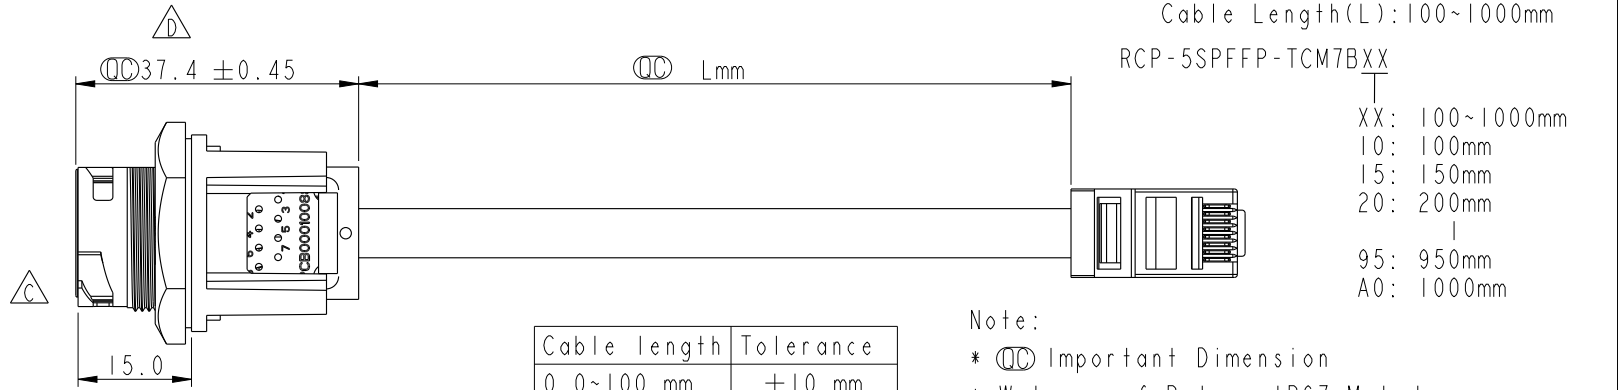

**ALTW**  
CONFIDENTIAL  
2017-11-28  
R&D DEPT.

Cable length	Tolerance
0.0~100 mm	±10 mm
101~300 mm	±15 mm
301~1000 mm	±20 mm

- Note:
- \*  $\text{CC}$  Important Dimension
  - \* Waterproof Rate : IP67 Mated
  - \* Housing : Nylon+GF,UL 94V-0,BLACK
  - \* Screw Nut : Nylon+GF,,UL 94V-0,BLACK
  - \* Gasket : Silicone,UL 94V-0,Gray.
  - \* PCB: FR-4
  - \* Cable: CAT5E FTP 24#\*4P+D+AL/MY,6.5
  - \* Jack : PBT Polyester UL 94V-0
  - \* Use without Waterproof cap or Dust cap  
For Panel Thickness Max: 3.0mm
  - \* Use with Waterproof cap or Dust cap  
For Panel Thickness Max: 1.8mm
  - \* Screw torsion value range: 8~12kgf-cm

Shield	Drain Wire	接地線	Shield	
8	Brown	棕	8	Twist
7	White/Brown	白/棕	7	
6	Green	綠	6	Twist
5	White/Blue	白/藍	5	
4	Blue	藍	4	Twist
3	White/Green	白/綠	3	
2	Orange	橘	2	Twist
1	White/Orange	白/橘	1	
Jack	Wire Color		Plug	
	Pin Out			

**ALTW**  
DCC. DEPT.  
CONFIDENTIAL  
2018.01.10  
ISSUED

UNIT : mm TOLERANCE .X ±0.25 .XX ±0.1 .XXX ±0.05 ANGLES ±1°	TITLE <b>RJ45,C SIZE,MATED WATERPROOF</b>			<b>Amphenol LTW</b> 安費諾亮泰企業股份有限公司		ITEM NO RCP-5SPFFP-TCM7BXX	DRAWN BY Jalam	DATE 2017-11-28
	SCALE 1:1	SIZE A4	SHEET 1 OF 1			DWG NO RCP-5SPFFP-TCM7BXX	CHECKED BY Feng_Li	DATE 2017-11-28
	REV. D	WC-REV. B.4	$\text{CC}$ : Inspection item			CUSTOMER ALTW	APPROVED BY Jerry	DATE 2017-11-28