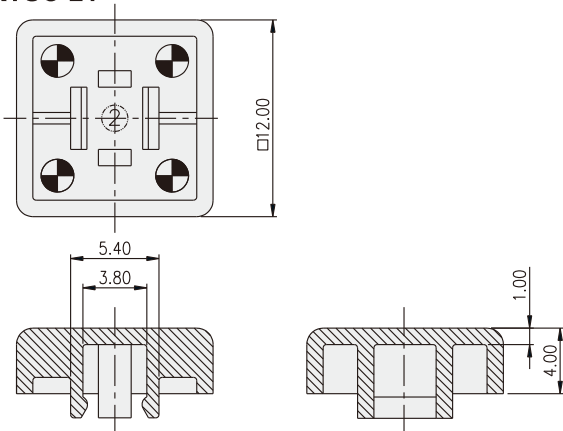

TACT SWITCH
KTSC-(6)(2) SERIES

Cap for 6x6 / 12x12
 Tact Switch

HOW TO ORDER

KTSC - [] [] []

Prod. Size: <Tactile Switch>
 2=12X12mm (Can be applied on DTS□-24)
 6=6x6mm (Can be applied on DTS□-644)

Cap Type:
 1=Square
 2=Round

Cap color:
 Y=Yellow
 B=Blue
 R=Red
 I=Ivory
 K=Black
 G=Green
 S=Salmon
 Ge=Gray

PACKAGE

<Bag>
 KTSC-2: 500 pcs
 KTSC-6:1500 pcs

KTSC-21

KTSC-22

KTSC-61

KTSC-62

TACT SWITCH