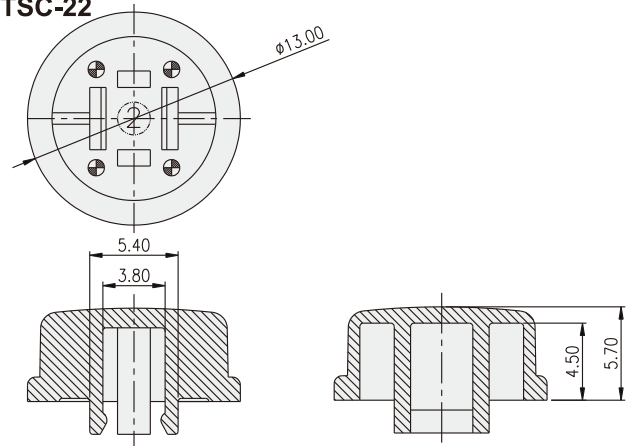

TACT SWITCH
KTSC-(6)(2) SERIES

Cap for 6x6 / 12x12
 Tact Switch

HOW TO ORDER

KTSC - [] [] []

Prod. Size: <Tactile Switch>
 2=12X12mm (Can be applied on DTS□-24)
 6=6x6mm (Can be applied on DTS□-644)

Cap Type:
 1=Square
 2=Round

Cap color:
 Y=Yellow
 B=Blue
 R=Red
 I=Ivory
 K=Black
 G=Green
 S=Salmon
 Ge=Gray

PACKAGE

<Bag>
 KTSC-2: 500 pcs
 KTSC-6:1500 pcs

KTSC-21

KTSC-22

KTSC-61

KTSC-62

TACT SWITCH