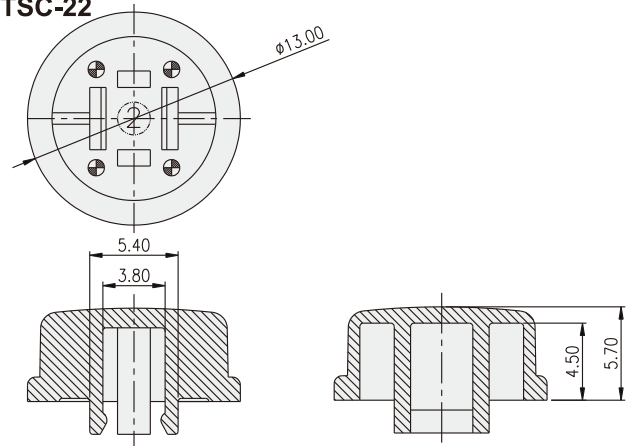

TACT SWITCH
KTSC-(6)(2) SERIES

Cap for 6x6 / 12x12
 Tact Switch

HOW TO ORDER

KTSC - [] [] []

Prod. Size: <Tactile Switch>
 2=12X12mm (Can be applied on DTS□-24)
 6=6x6mm (Can be applied on DTS□-644)

Cap Type:
 1=Square
 2=Round

Cap color:
 Y=Yellow
 B=Blue
 R=Red
 I=Ivory
 K=Black
 G=Green
 S=Salmon
 Ge=Gray

PACKAGE

<Bag>
 KTSC-2: 500 pcs
 KTSC-6: 1500 pcs

KTSC-21

KTSC-22

KTSC-61

KTSC-62

TACT SWITCH