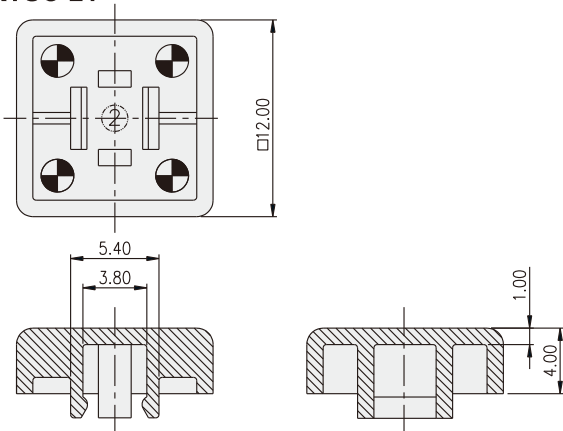

TACT SWITCH
KTSC-(6)(2) SERIES

Cap for 6x6 / 12x12
 Tact Switch

HOW TO ORDER

KTSC - [] [] []

Prod. Size: <Tactile Switch>
 2=12X12mm (Can be applied on DTS□-24)
 6=6x6mm (Can be applied on DTS□-644)

Cap Type:
 1=Square
 2=Round

Cap color:
 Y=Yellow
 B=Blue
 R=Red
 I=Ivory
 K=Black
 G=Green
 S=Salmon
 Ge=Gray

PACKAGE

<Bag>
 KTSC-2: 500 pcs
 KTSC-6: 1500 pcs

KTSC-21

KTSC-22

KTSC-61

KTSC-62

TACT SWITCH