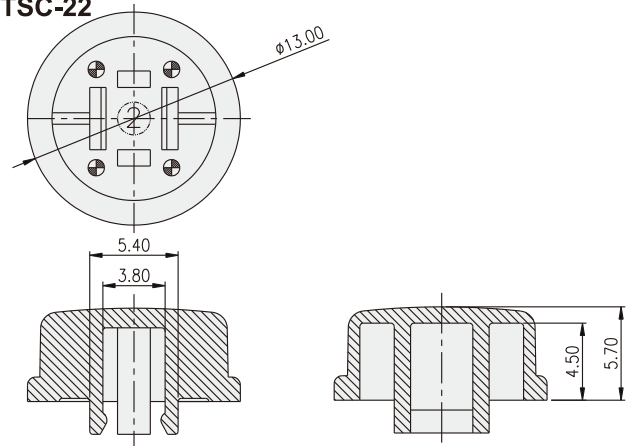

TACT SWITCH  
**KTSC-(6)(2) SERIES**

Cap for 6x6 / 12x12  
 Tact Switch

**HOW TO ORDER**

KTSC - [ ] [ ] [ ]

Prod. Size: <Tactile Switch>  
 2=12X12mm (Can be applied on DTS□-24)  
 6=6x6mm (Can be applied on DTS□-644)

Cap Type:  
 1=Square  
 2=Round

Cap color:  
 Y=Yellow  
 B=Blue  
 R=Red  
 I=Ivory  
 K=Black  
 G=Green  
 S=Salmon  
 Ge=Gray

**PACKAGE**

<Bag>  
 KTSC-2: 500 pcs  
 KTSC-6: 1500 pcs

**KTSC-21**

**KTSC-22**