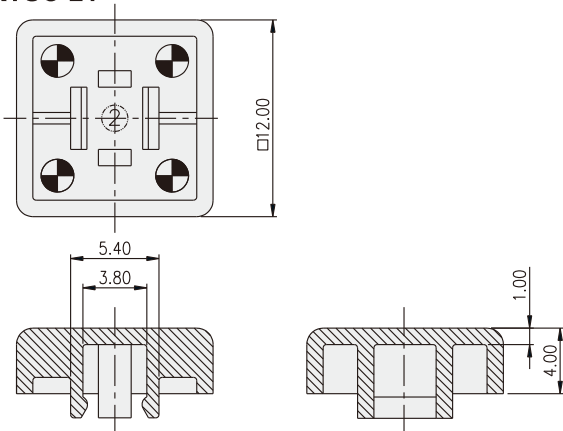

TACT SWITCH  
**KTSC-(6)(2) SERIES**

Cap for 6x6 / 12x12  
 Tact Switch

**HOW TO ORDER**

KTSC - [ ] [ ] [ ]

Prod. Size: <Tactile Switch>  
 2=12X12mm (Can be applied on DTS□-24)  
 6=6x6mm (Can be applied on DTS□-644)

Cap Type:  
 1=Square  
 2=Round

Cap color:  
 Y=Yellow  
 B=Blue  
 R=Red  
 I=Ivory  
 K=Black  
 G=Green  
 S=Salmon  
 Ge=Gray

**PACKAGE**

<Bag>  
 KTSC-2: 500 pcs  
 KTSC-6: 1500 pcs

**KTSC-21**

**KTSC-22**