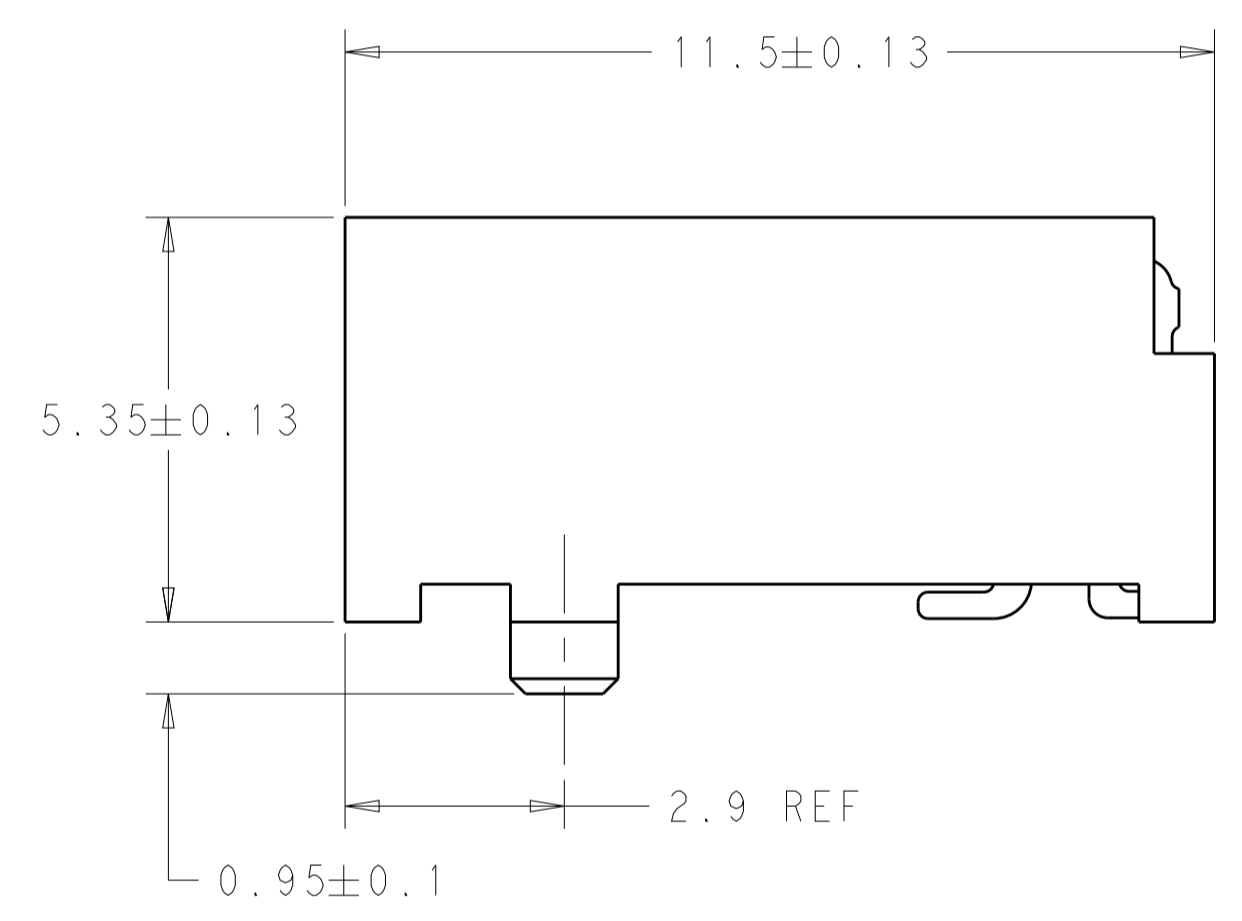

- ⚠ MATERIAL: HOUSING AND ORGANIZER: LCP, UL94V-0 RATED, BLACK.
 CONTACTS: COPPER ALLOY, 0.15 THICK.
- ⚠ FINISH: CONTACTS: CONFORMS TO THE REQUIREMENTS OF TYCO ELECTRONICS PRODUCT SPECIFICATION 108-2425, BASED ON EIA/ECA-364-1000.01A, (CONTROLLED ENVIRONMENT APPLICATIONS) ON MATING INTERFACE.
 TIN ON SOLDER TAILS
- 3. MATES WITH SFF-8436 COMPLIANT MODULES.
- ⚠ DATUM AND BASIC DIMENSION ESTABLISHED BY CUSTOMER.
- 5. DATUM R IS THE TOP SURFACE OF THE HOST PC BOARD.

CARRIER TAPE WIDTH 32mm, PITCH 16mm	⚠	2110819-4
CARRIER TAPE WIDTH 32mm, PITCH 20mm	⚠	2110819-1
PACKAGE SPECIFICATION	FINISH	PART NUMBER

THIS DRAWING IS A CONTROLLED DOCUMENT.

DIMENSIONS:	TOLERANCES UNLESS OTHERWISE SPECIFIED:	DWN C. VALENTINI 27OCT2009	TE Connectivity NAME OSFP+ ENHANCED EVERCLEAR, PT CONNECTOR, RIGHT ANGLE PRODUCT SPEC 108-2425 APPLICATION SPEC 114-13221 WEIGHT Customer Drawing
mm	0 PLC ± 1 PLC ±0.15 2 PLC ±0.10 3 PLC ± 4 PLC ±	CHK J. PETERSON 27OCT2009	
	ANGLES ±	APVD J. PETERSON 27OCT2009	
	FINISH ⚠	SIZE CAGE CODE DRAWING NO A100779C=2110819	
MATERIAL		RESTRICTED TO	SCALE 10:1 SHEET 1 OF 2 REV F2

LOC	DIST	REVISIONS			
P	LTN	DESCRIPTION	DATE	DWN	APVD
-	-	SEE SHEET 1	-	-	-

SCALE 20:1

THIS DRAWING IS A CONTROLLED DOCUMENT.		DWN C. VALENTINE 2/OCT/2009	 TE Connectivity
DIMENSIONS:		CHK J. PETERSON 2/OCT/2009	
mm	TOLERANCES UNLESS OTHERWISE SPECIFIED:	APVD J. PETERSON 2/OCT/2009	NAME QSPF+ ENHANCED EVERCLEAR, PT CONNECTOR, RIGHT ANGLE
0 PLC ±0.1	1 PLC ±0.1	PRODUCT SPEC	SIZE 108-2425
2 PLC ±0.1	3 PLC ±0.1	APPLICATION SPEC	RESTRICTED TO
4 PLC ±0.1	ANGLES ±0.1	114-13221	SCALE A100779C=2110819
MATERIAL	FINISH	WEIGHT	SCALE 10:1 SHEET 2 OF 2 REV F2
Customer Drawing			