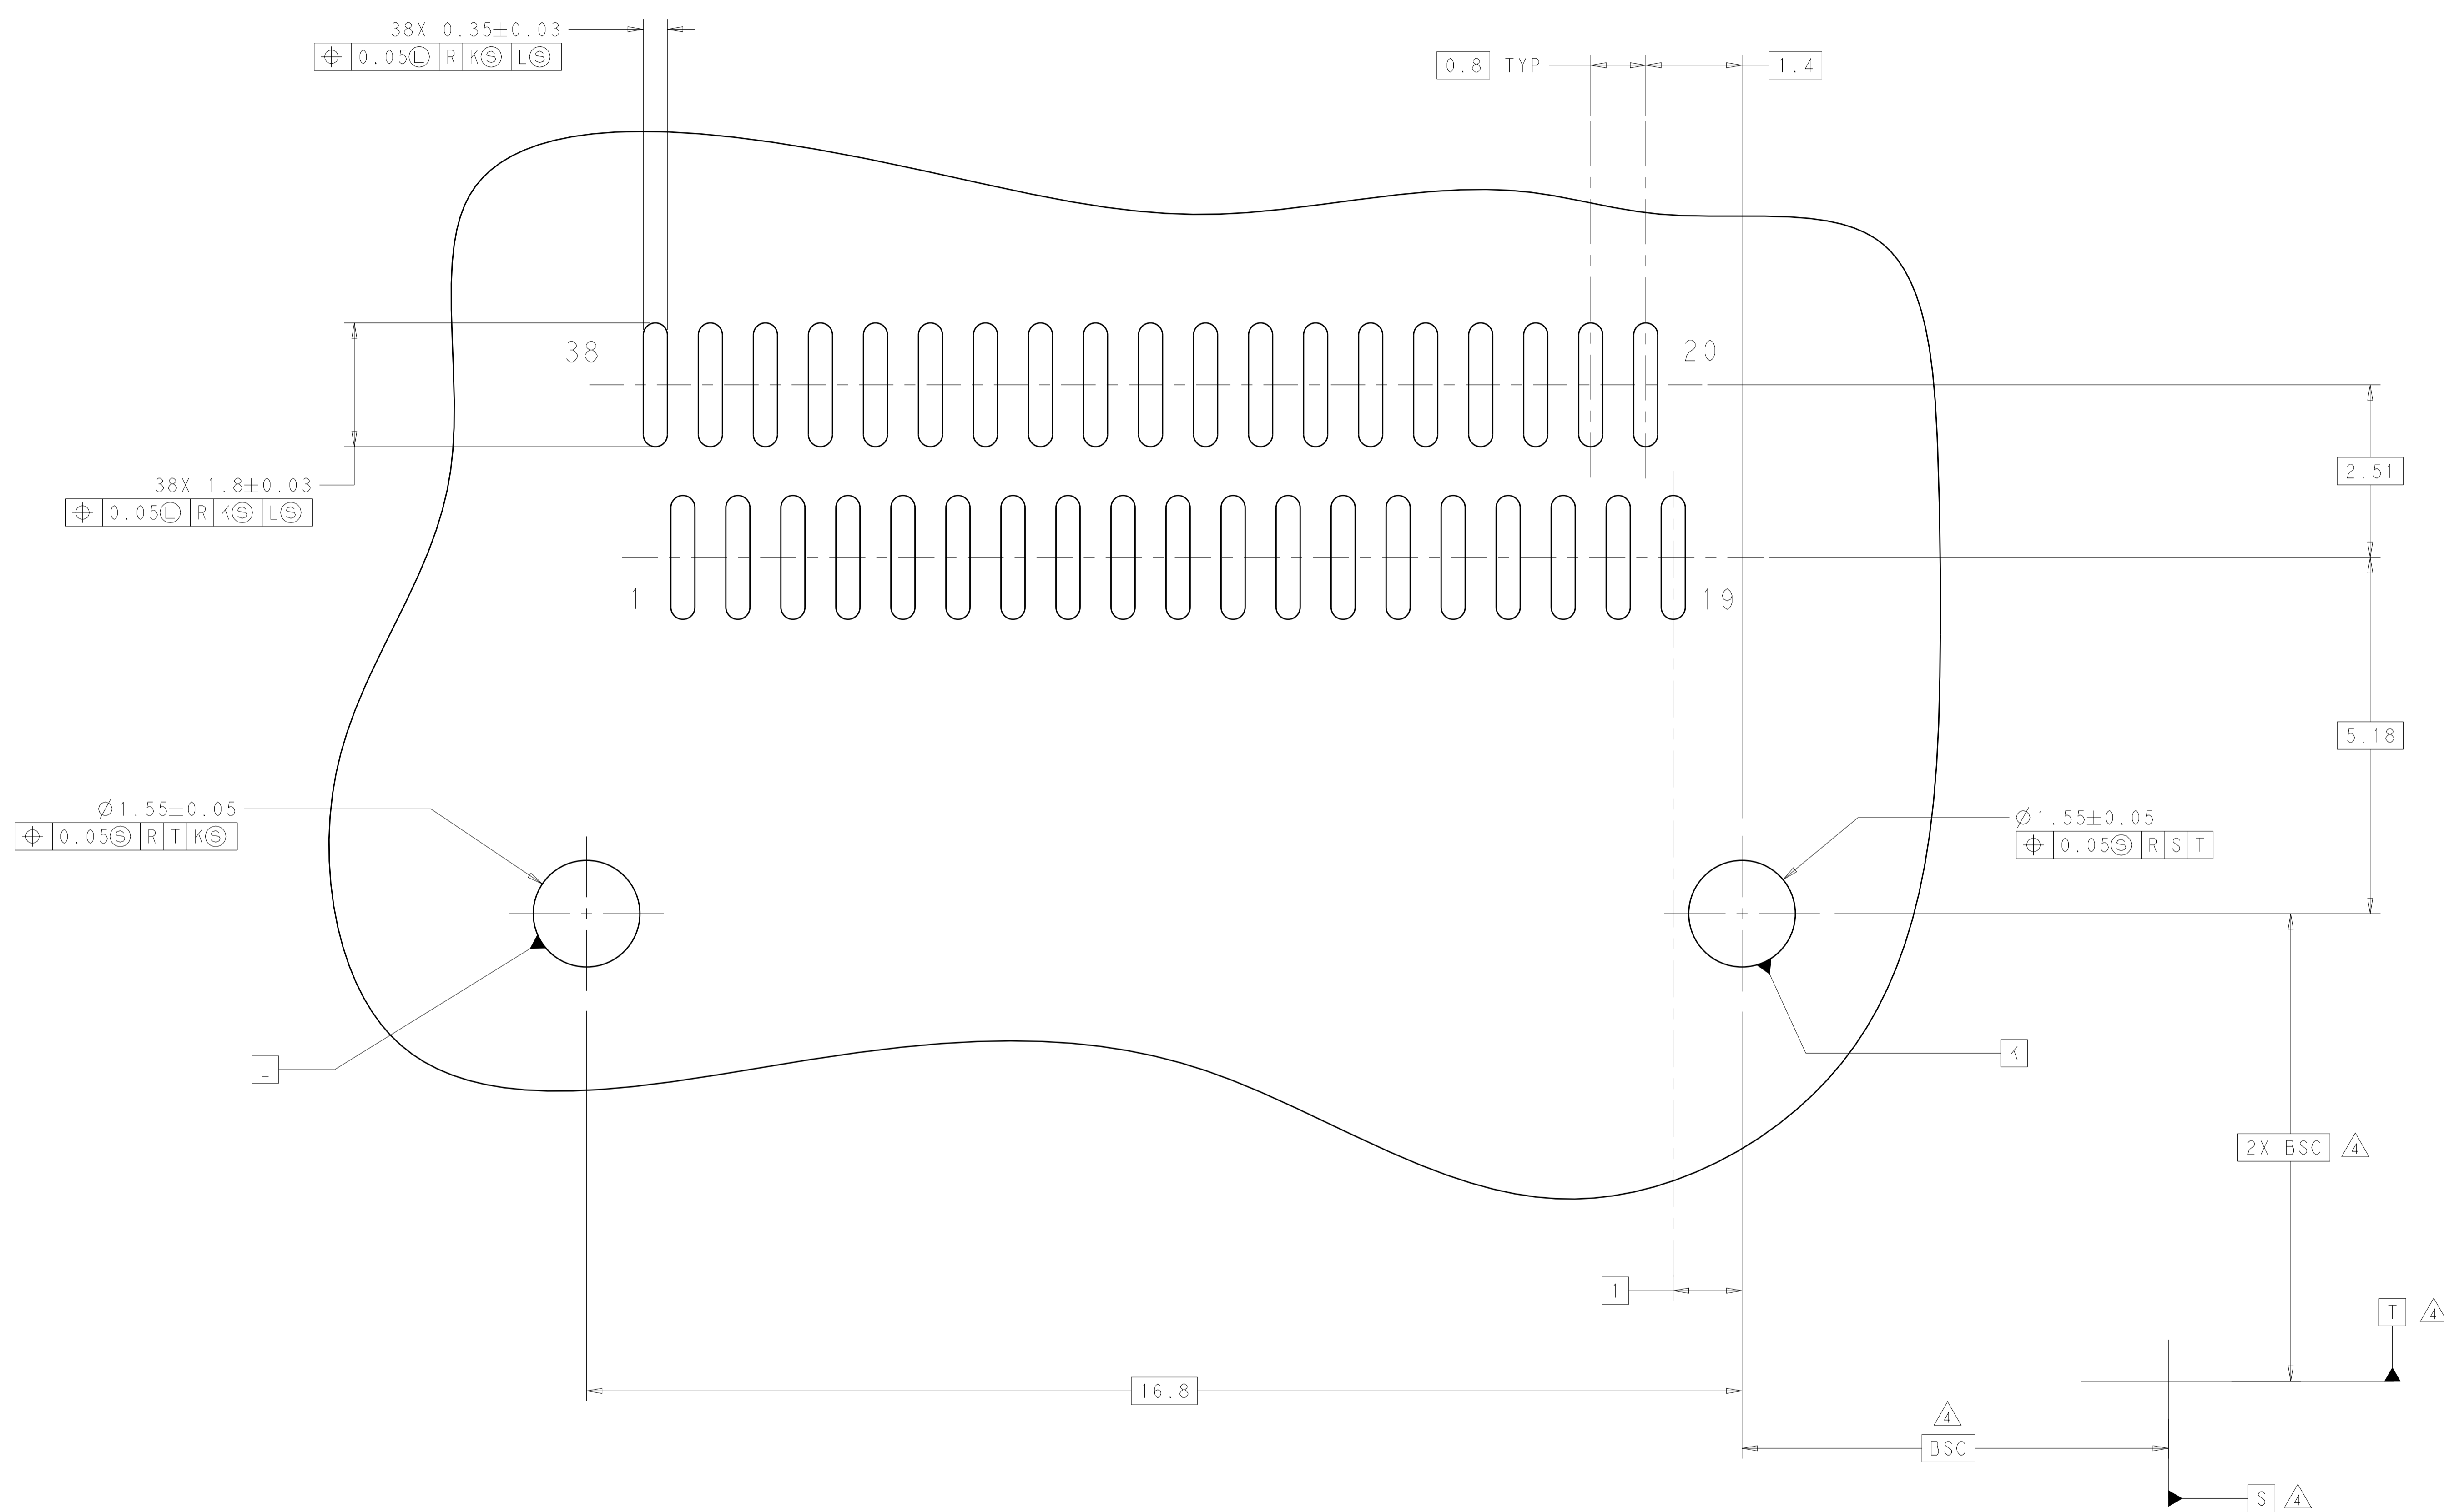

LOC	DIST	REVISIONS					
GP	00	P	LTN	DESCRIPTION	DATE	DWN	APVD
		E		PER ECR-12-015568	03SEP2012	DZ	JY
		F		RELEASED PER ECO-13-010325	19JUN2013	RG	AC
		F1		REVISED PER ECR-15-013279	8SEP2015	RG	SH
		F2		REVISED PER ECO-16-013640	9SEP2016	RG	SH

- ⚠ MATERIAL: HOUSING AND ORGANIZER: LCP, UL94V-0 RATED, BLACK.
 CONTACTS: COPPER ALLOY, 0.15 THICK.
- ⚠ FINISH: CONTACTS: CONFORMS TO THE REQUIREMENTS OF TYCO ELECTRONICS PRODUCT SPECIFICATION 108-2425, BASED ON EIA/ECA-364-1000.01A, (CONTROLLED ENVIRONMENT APPLICATIONS) ON MATING INTERFACE.
 TIN ON SOLDER TAILS
- 3. MATES WITH SFF-8436 COMPLIANT MODULES.
- ⚠ DATUM AND BASIC DIMENSION ESTABLISHED BY CUSTOMER.
- 5. DATUM R IS THE TOP SURFACE OF THE HOST PC BOARD.

CARRIER TAPE WIDTH 32mm, PITCH 16mm	⚠	2110819-4
CARRIER TAPE WIDTH 32mm, PITCH 20mm	⚠	2110819-1
PACKAGE SPECIFICATION	FINISH	PART NUMBER

THIS DRAWING IS A CONTROLLED DOCUMENT.

DIMENSIONS:	TOLERANCES UNLESS OTHERWISE SPECIFIED:	DWN C. VALENTINI 27OCT2009	TE Connectivity NAME OSFP+ ENHANCED EVERCLEAR, PT CONNECTOR, RIGHT ANGLE PRODUCT SPEC 108-2425 APPLICATION SPEC 114-13221 WEIGHT Customer Drawing
mm	0 PLC ± 1 PLC ±0.15 2 PLC ±0.10 3 PLC ± 4 PLC ±	CHK J. PETERSON 27OCT2009	
	ANGLES ±	APVD J. PETERSON 27OCT2009	
	FINISH ⚠	SIZE CAGE CODE DRAWING NO A100779C=2110819	
MATERIAL		RESTRICTED TO	SCALE 10:1 SHEET 1 OF 2 REV F2

LOC	DIST	REVISIONS			
P	LTN	DESCRIPTION	DATE	DWN	APVD
-	-	SEE SHEET 1	-	-	-

SCALE 20:1

THIS DRAWING IS A CONTROLLED DOCUMENT.		DWN C. VALENTINE 2/OCT/2009	 TE Connectivity
DIMENSIONS:		CHK J. PETERSON 2/OCT/2009	
mm	TOLERANCES UNLESS OTHERWISE SPECIFIED:	APVD J. PETERSON 2/OCT/2009	NAME QSPF+ ENHANCED EVERCLEAR, PT CONNECTOR, RIGHT ANGLE
0 PLC ±0.1	1 PLC ±0.1	PRODUCT SPEC	SIZE 108-2425
2 PLC ±0.1	3 PLC ±0.1	APPLICATION SPEC	RESTRICTED TO
4 PLC ±0.1	ANGLES ±0.1	114-13221	SCALE A100779C=2110819
MATERIAL	FINISH	WEIGHT	SCALE 10:1 SHEET 2 OF 2 REV F2
Customer Drawing			