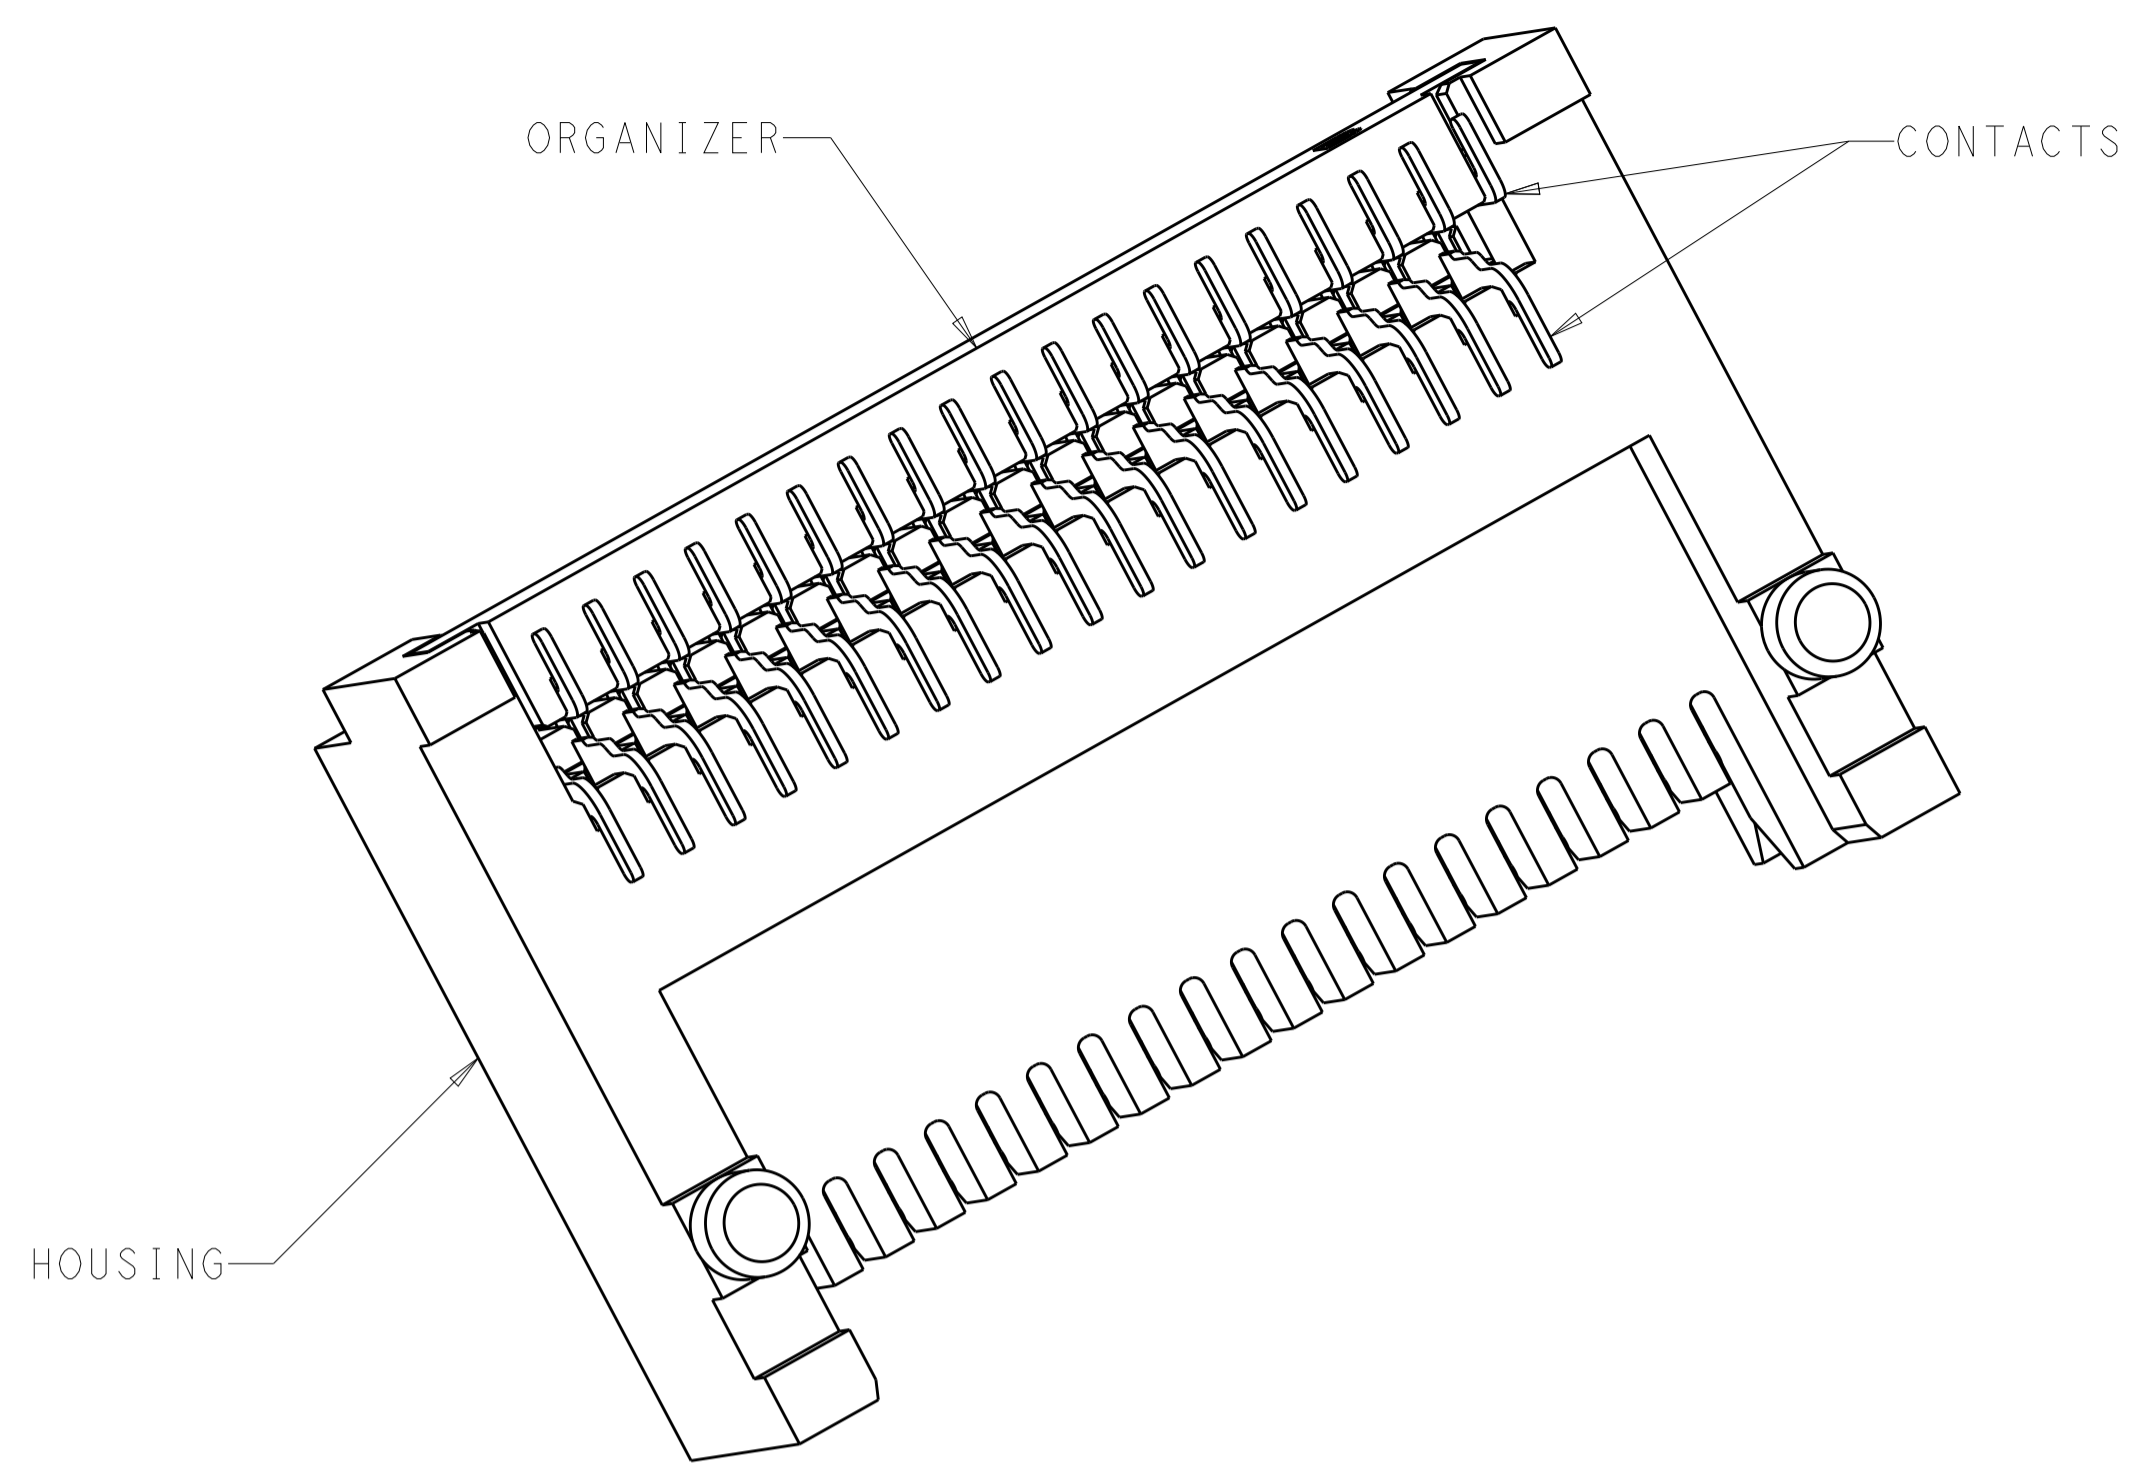

- ⚠ MATERIAL: HOUSING AND ORGANIZER: LCP, UL94V-0 RATED, BLACK.
 CONTACTS: COPPER ALLOY, 0.15 THICK.
- ⚠ FINISH: CONTACTS: CONFORMS TO THE REQUIREMENTS OF TYCO ELECTRONICS PRODUCT SPECIFICATION 108-2425, BASED ON EIA/ECA-364-1000.01A, (CONTROLLED ENVIRONMENT APPLICATIONS) ON MATING INTERFACE.
 TIN ON SOLDER TAILS
- 3. MATES WITH SFF-8436 COMPLIANT MODULES.
- ⚠ DATUM AND BASIC DIMENSION ESTABLISHED BY CUSTOMER.
- 5. DATUM R IS THE TOP SURFACE OF THE HOST PC BOARD.

CARRIER TAPE WIDTH 32mm, PITCH 16mm	⚠	2110819-4
CARRIER TAPE WIDTH 32mm, PITCH 20mm	⚠	2110819-1
PACKAGE SPECIFICATION	FINISH	PART NUMBER

THIS DRAWING IS A CONTROLLED DOCUMENT.

DIMENSIONS:	TOLERANCES UNLESS OTHERWISE SPECIFIED:	DWN C. VALENTINI 27OCT2009	TE Connectivity NAME OSFP+ ENHANCED EVERCLEAR, PT CONNECTOR, RIGHT ANGLE PRODUCT SPEC 108-2425 APPLICATION SPEC 114-13221 WEIGHT Customer Drawing
mm	0 PLC ± 1 PLC ±0.15 2 PLC ±0.10 3 PLC ± 4 PLC ±	CHK J. PETERSON 27OCT2009	
	ANGLES ±	APVD J. PETERSON 27OCT2009	
	FINISH ⚠	SIZE CAGE CODE DRAWING NO A100779C=2110819	
MATERIAL		RESTRICTED TO	SCALE 10:1 SHEET 1 OF 2 REV F2

LOC	DIST	REVISIONS			
P	LTN	DESCRIPTION	DATE	DWN	APVD
-	-	SEE SHEET 1	-	-	-

SCALE 20:1

THIS DRAWING IS A CONTROLLED DOCUMENT.		DWN C. VALENTINE 2/OCT/2009	 TE Connectivity
DIMENSIONS:		CHK J. PETERSON 2/OCT/2009	
mm	TOLERANCES UNLESS OTHERWISE SPECIFIED:	APVD J. PETERSON 2/OCT/2009	NAME QSPF+ ENHANCED EVERCLEAR, PT CONNECTOR, RIGHT ANGLE
0 PLC ±0.1	1 PLC ±0.1	PRODUCT SPEC	SIZE 108-2425
2 PLC ±0.1	3 PLC ±0.1	APPLICATION SPEC	RESTRICTED TO
4 PLC ±0.1	ANGLES ±0.1	114-13221	SCALE A100779C=2110819
MATERIAL	FINISH	WEIGHT	SCALE 10:1 SHEET 2 OF 2 REV F2
Customer Drawing			