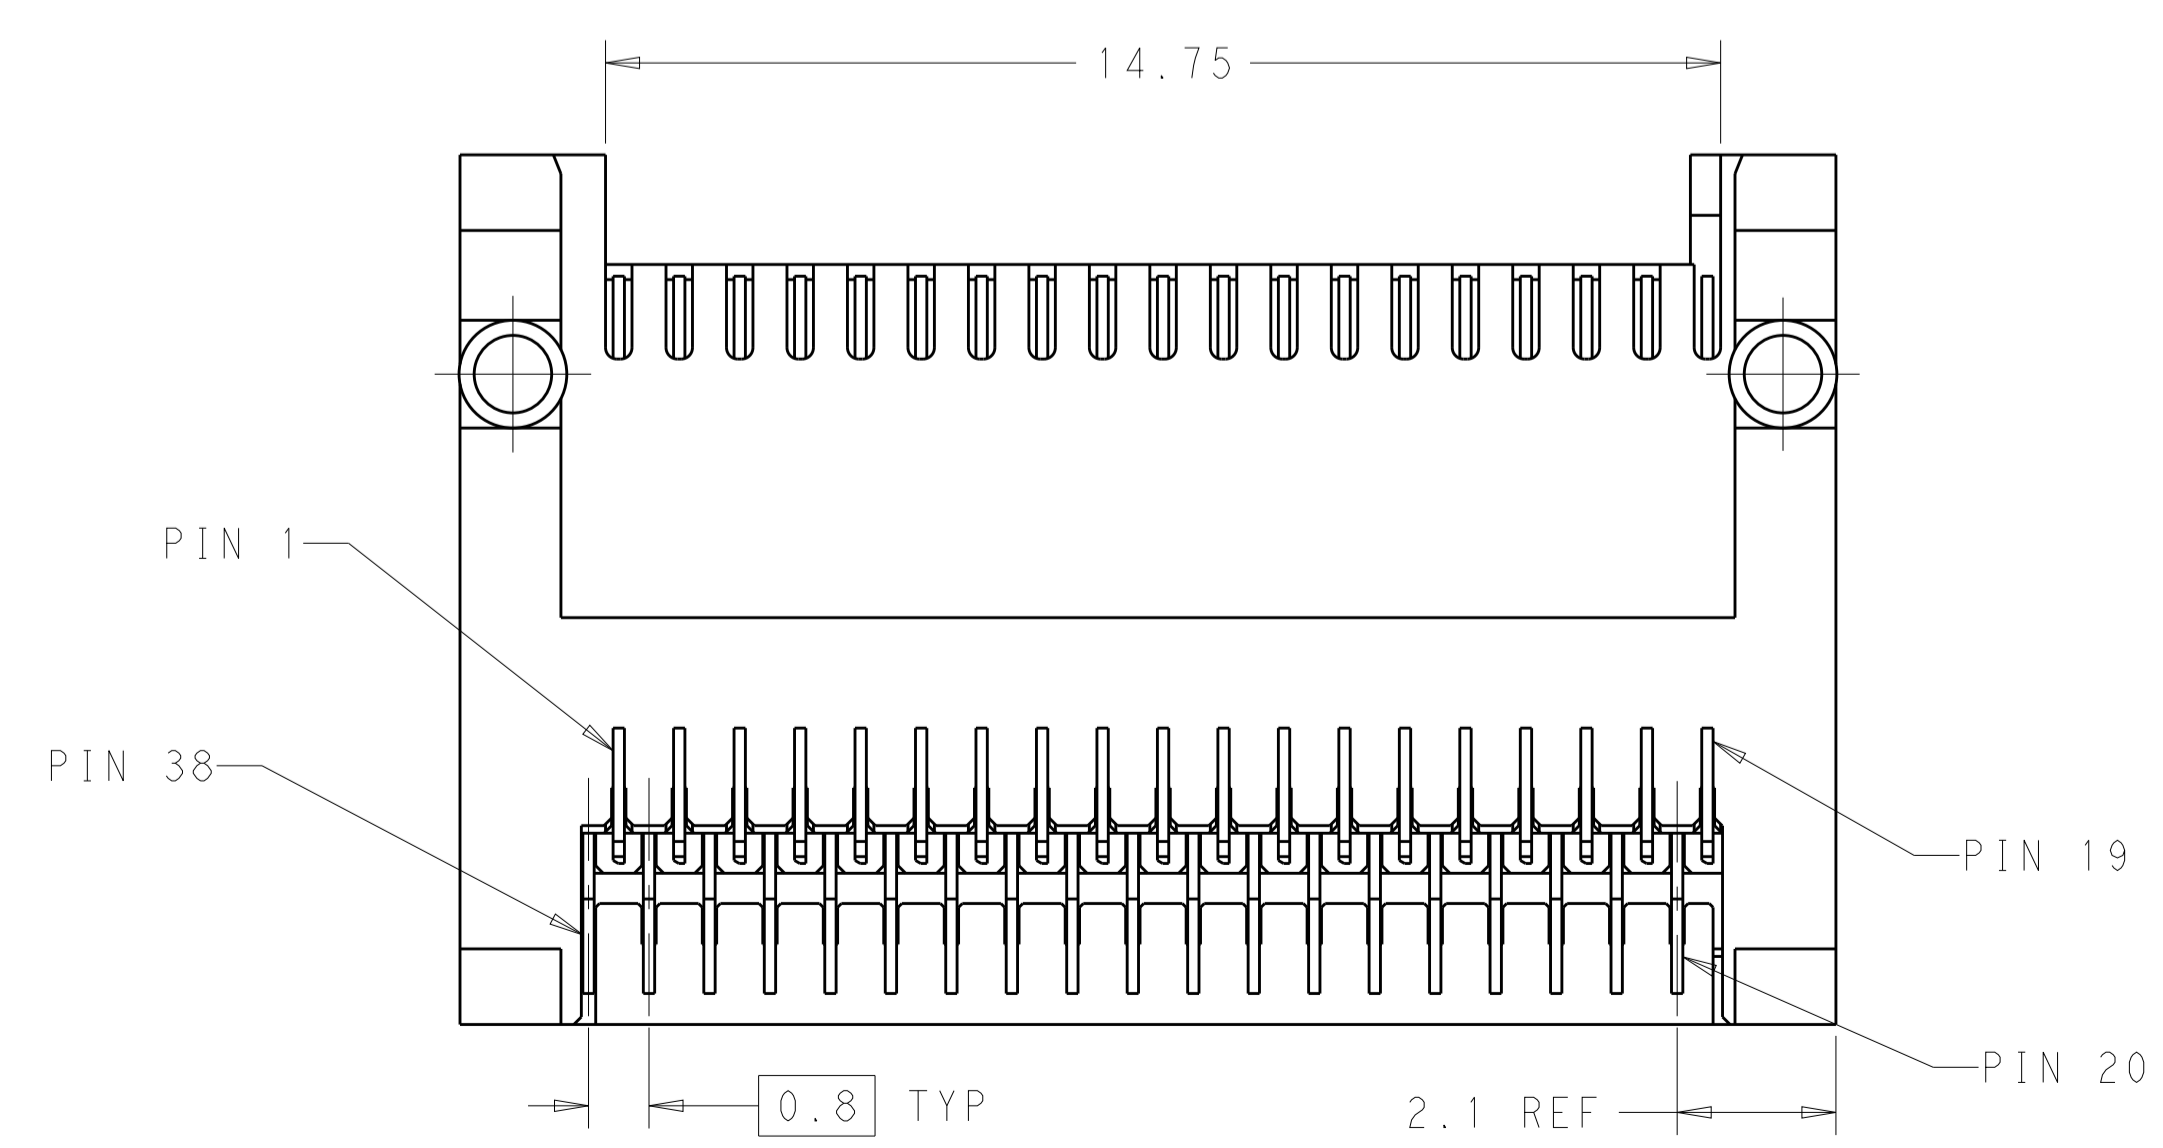

- ⚠ MATERIAL: HOUSING AND ORGANIZER: LCP, UL94V-0 RATED, BLACK.
 CONTACTS: COPPER ALLOY, 0.15 THICK.
- ⚠ FINISH: CONTACTS: CONFORMS TO THE REQUIREMENTS OF TYCO ELECTRONICS PRODUCT SPECIFICATION 108-2425, BASED ON EIA/ECA-364-1000.01A, (CONTROLLED ENVIRONMENT APPLICATIONS) ON MATING INTERFACE.
 TIN ON SOLDER TAILS
- 3. MATES WITH SFF-8436 COMPLIANT MODULES.
- ⚠ DATUM AND BASIC DIMENSION ESTABLISHED BY CUSTOMER.
- 5. DATUM R IS THE TOP SURFACE OF THE HOST PC BOARD.

CARRIER TAPE WIDTH 32mm, PITCH 16mm	⚠	2110819-4
CARRIER TAPE WIDTH 32mm, PITCH 20mm	⚠	2110819-1
PACKAGE SPECIFICATION	FINISH	PART NUMBER

THIS DRAWING IS A CONTROLLED DOCUMENT.

DIMENSIONS:	TOLERANCES UNLESS OTHERWISE SPECIFIED:	DWN C. VALENTINI 27OCT2009	TE Connectivity NAME OSFP+ ENHANCED EVERCLEAR, PT CONNECTOR, RIGHT ANGLE PRODUCT SPEC 108-2425 APPLICATION SPEC 114-13221 WEIGHT Customer Drawing
mm	0 PLC ± 1 PLC ±0.15 2 PLC ±0.10 3 PLC ± 4 PLC ±	CHK J. PETERSON 27OCT2009	
	ANGLES ±	APVD J. PETERSON 27OCT2009	
	FINISH ⚠	SIZE CAGE CODE DRAWING NO A100779C=2110819	
MATERIAL		RESTRICTED TO	SCALE 10:1 SHEET 1 OF 2 REV F2

LOC	DIST	REVISIONS			
P	LTN	DESCRIPTION	DATE	DWN	APVD
-	-	SEE SHEET 1	-	-	-

SCALE 20:1

THIS DRAWING IS A CONTROLLED DOCUMENT.		DWN C. VALENTINE 2/OCT/2009	 TE Connectivity
DIMENSIONS:		CHK J. PETERSON 2/OCT/2009	
mm	TOLERANCES UNLESS OTHERWISE SPECIFIED:	APVD J. PETERSON 2/OCT/2009	NAME QSPF+ ENHANCED EVERCLEAR, PT CONNECTOR, RIGHT ANGLE
0 PLC ±0.1	1 PLC ±0.1	PRODUCT SPEC	SIZE 108-2425
2 PLC ±0.1	3 PLC ±0.1	APPLICATION SPEC	RESTRICTED TO
4 PLC ±0.1	ANGLES ±0.1	114-13221	SCALE A100779C=2110819
MATERIAL	FINISH	WEIGHT	SCALE 10:1 SHEET 2 OF 2 REV F2
Customer Drawing			