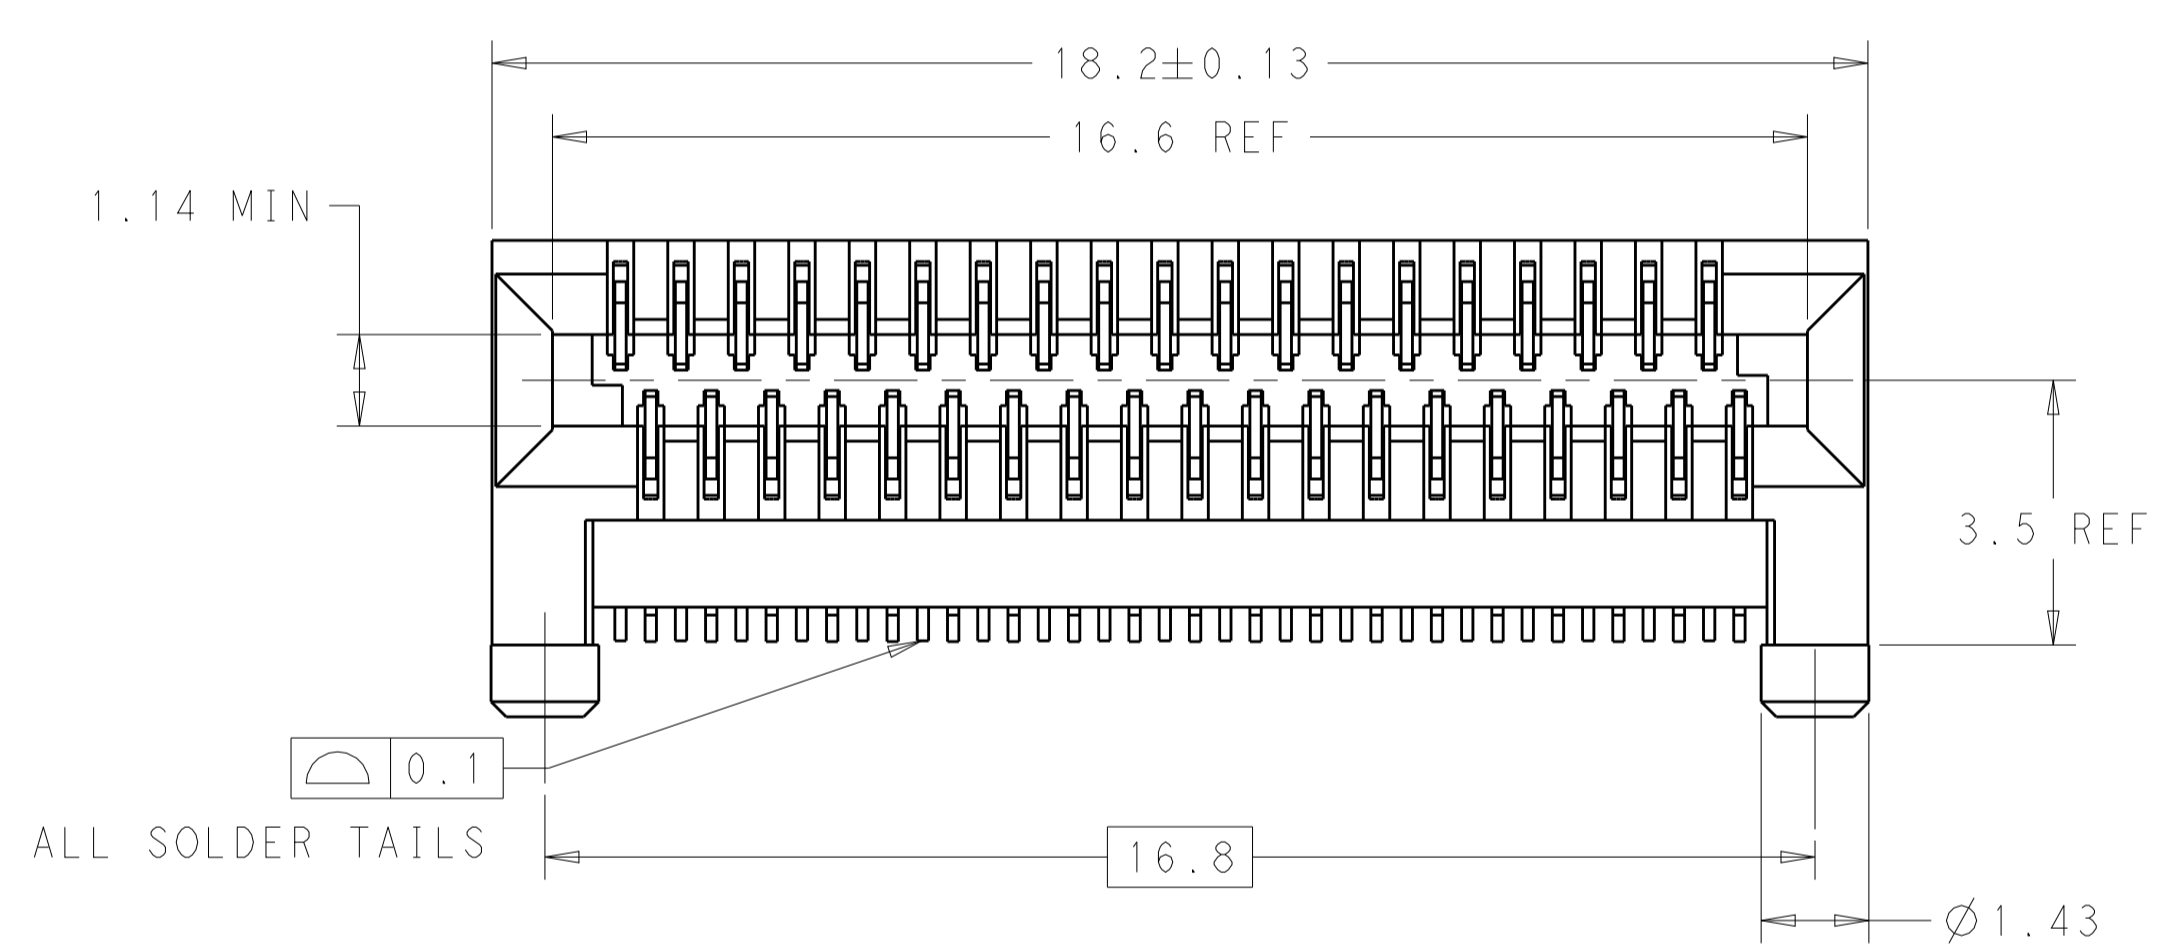

- ⚠ MATERIAL: HOUSING AND ORGANIZER: LCP, UL94V-0 RATED, BLACK.
 CONTACTS: COPPER ALLOY, 0.15 THICK.
- ⚠ FINISH: CONTACTS: CONFORMS TO THE REQUIREMENTS OF TYCO ELECTRONICS PRODUCT SPECIFICATION 108-2425, BASED ON EIA/ECA-364-1000.01A, (CONTROLLED ENVIRONMENT APPLICATIONS) ON MATING INTERFACE.
 TIN ON SOLDER TAILS
- 3. MATES WITH SFF-8436 COMPLIANT MODULES.
- ⚠ DATUM AND BASIC DIMENSION ESTABLISHED BY CUSTOMER.
- 5. DATUM R IS THE TOP SURFACE OF THE HOST PC BOARD.

CARRIER TAPE WIDTH 32mm, PITCH 16mm	⚠	2110819-4
CARRIER TAPE WIDTH 32mm, PITCH 20mm	⚠	2110819-1
PACKAGE SPECIFICATION	FINISH	PART NUMBER

THIS DRAWING IS A CONTROLLED DOCUMENT.

DIMENSIONS:	TOLERANCES UNLESS OTHERWISE SPECIFIED:	DWN C. VALENTINI 27OCT2009	TE Connectivity NAME OSFP+ ENHANCED EVERCLEAR, PT CONNECTOR, RIGHT ANGLE PRODUCT SPEC 108-2425 APPLICATION SPEC 114-13221 WEIGHT Customer Drawing
mm	0 PLC ± 1 PLC ±0.15 2 PLC ±0.10 3 PLC ± 4 PLC ±	CHK J. PETERSON 27OCT2009	
	ANGLES ±	APVD J. PETERSON 27OCT2009	
	FINISH ⚠	SIZE CAGE CODE DRAWING NO A100779C=2110819	
MATERIAL		RESTRICTED TO	SCALE 10:1 SHEET 1 OF 2 REV F2

LOC	DIST	REVISIONS			
P	LTN	DESCRIPTION	DATE	DWN	APVD
-	-	SEE SHEET 1	-	-	-

SCALE 20:1

THIS DRAWING IS A CONTROLLED DOCUMENT.		DWN C. VALENTINE 2/OCT/2009	 TE Connectivity
DIMENSIONS:		CHK J. PETERSON 2/OCT/2009	
mm	TOLERANCES UNLESS OTHERWISE SPECIFIED:	APVD J. PETERSON 2/OCT/2009	NAME QSPF+ ENHANCED EVERCLEAR, PT CONNECTOR, RIGHT ANGLE
0 PLC ±0.1	1 PLC ±0.1	PRODUCT SPEC	SIZE 108-2425
2 PLC ±0.1	3 PLC ±0.1	APPLICATION SPEC	RESTRICTED TO
4 PLC ±0.1	ANGLES ±0.1	114-13221	SCALE A100779C=2110819
MATERIAL	FINISH	WEIGHT	SCALE 10:1 SHEET 2 OF 2 REV F2
Customer Drawing			